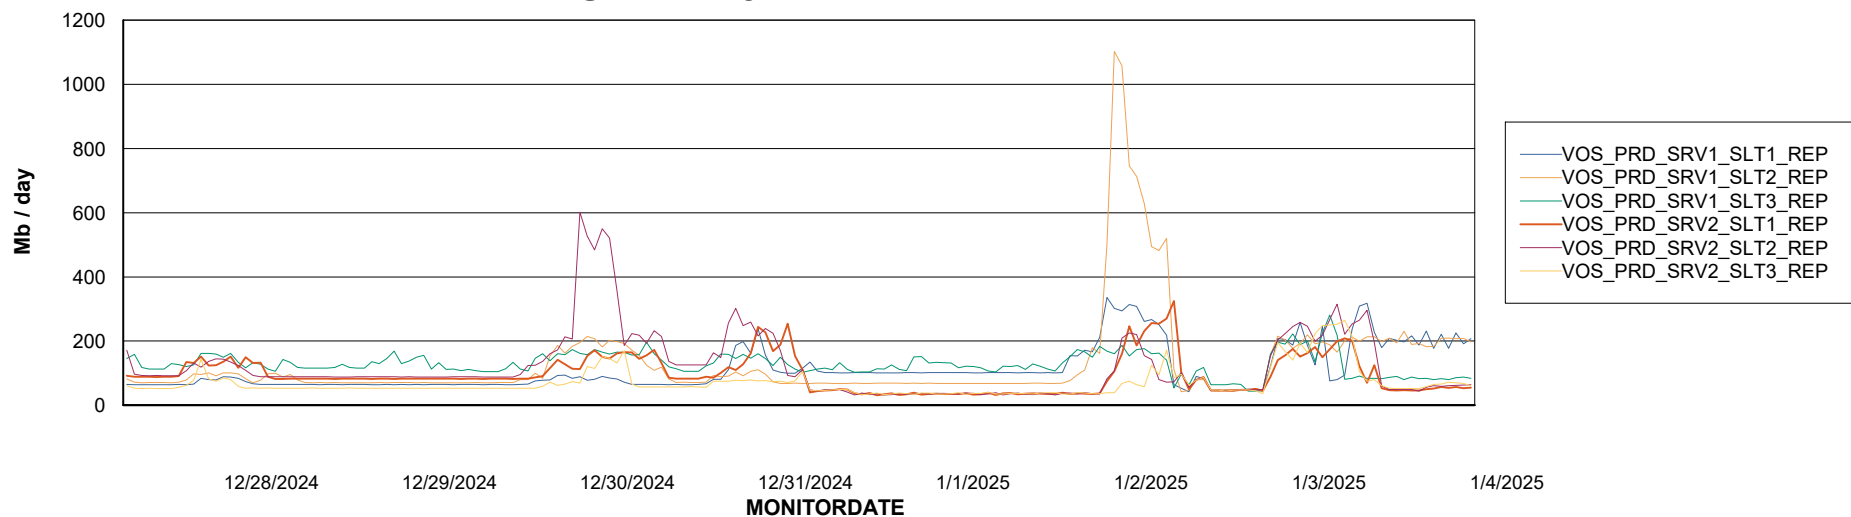

Avg memory used per ABS Server Service

Avg users per day per ABS server

Weekly SLA Customer Report

Customer VOS_Production
Database ID 143

ABSSolute Application ReportServer Services

Avg memory used per ReportServer Service