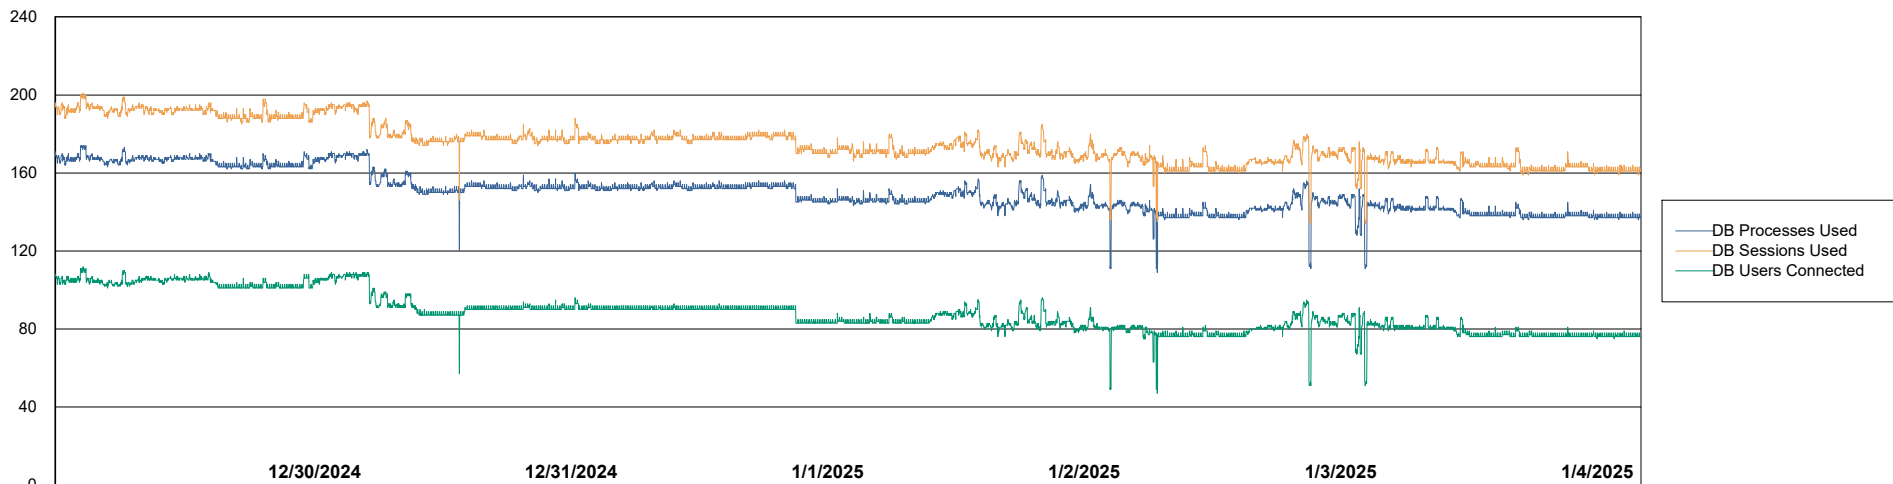

Weekly SLA Customer Report

Customer VOS_Production
Database ID 143

Database Performance VOS_PRD_ABSBI-2018_ABS1

Weekly SLA Customer Report

Customer VOS_Production
Database ID 143

Database Performance VOS_PRD_ABSORA1-2022_ABS1