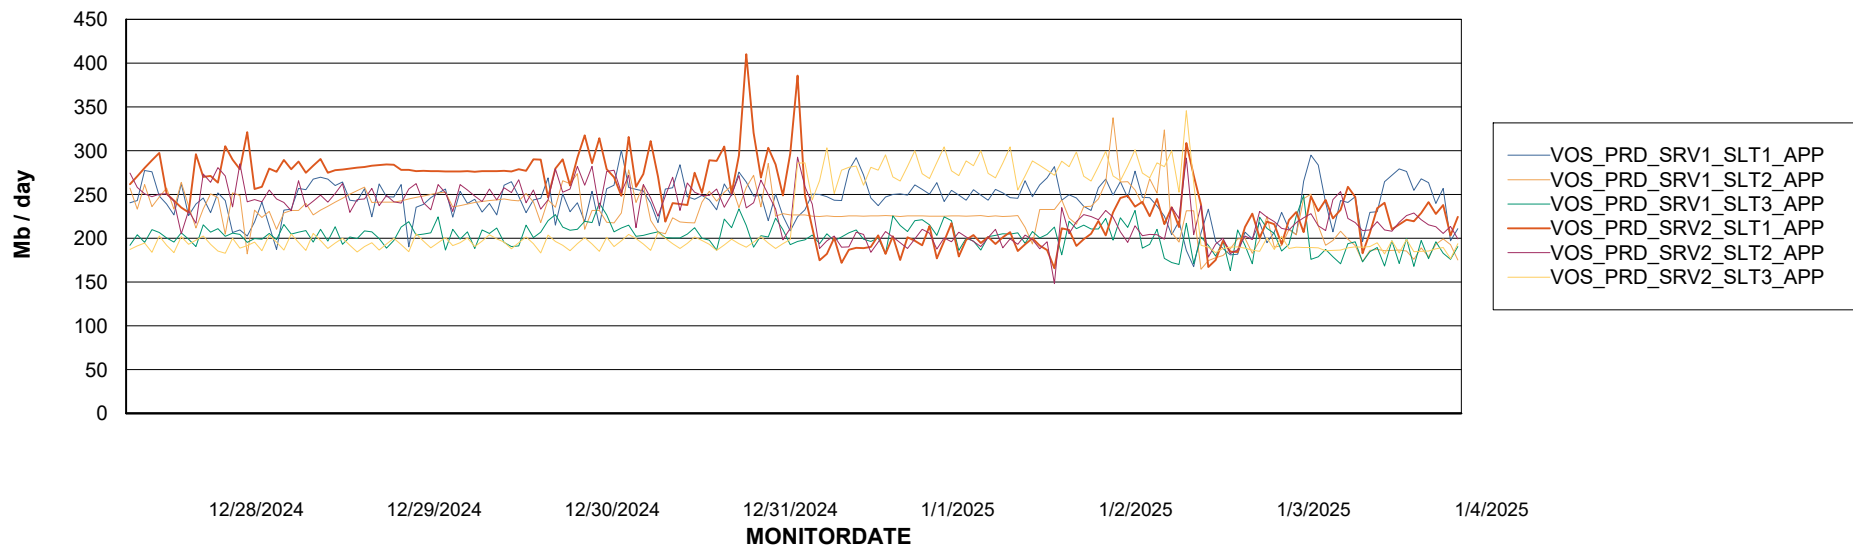

ABSSolute Application Server Services

Avg memory used per ABS Server Service