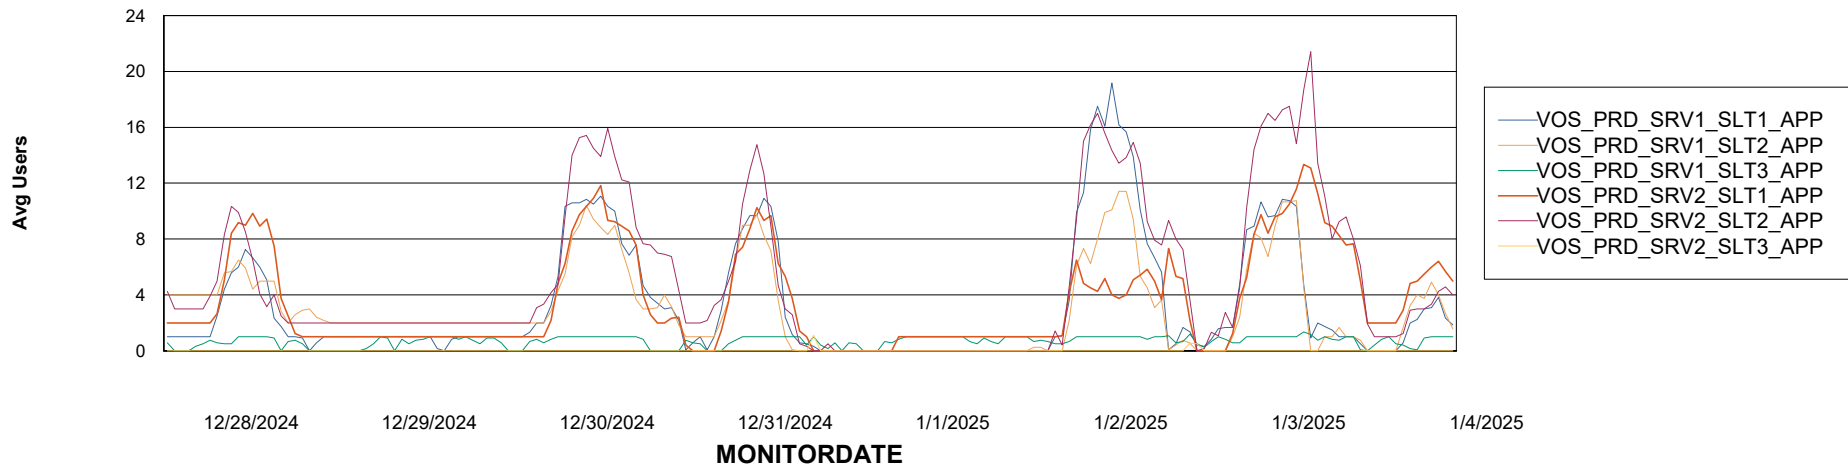

Avg users per day per ABS server