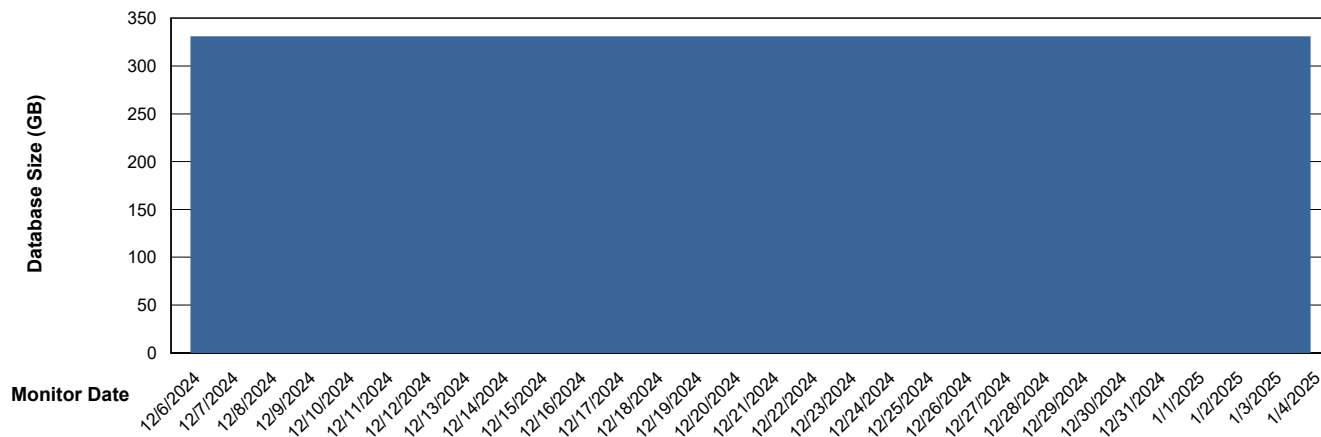

DATABASE SIZE VOS_PRD_ABSORA1-2022_ABS1

Database growth over last month