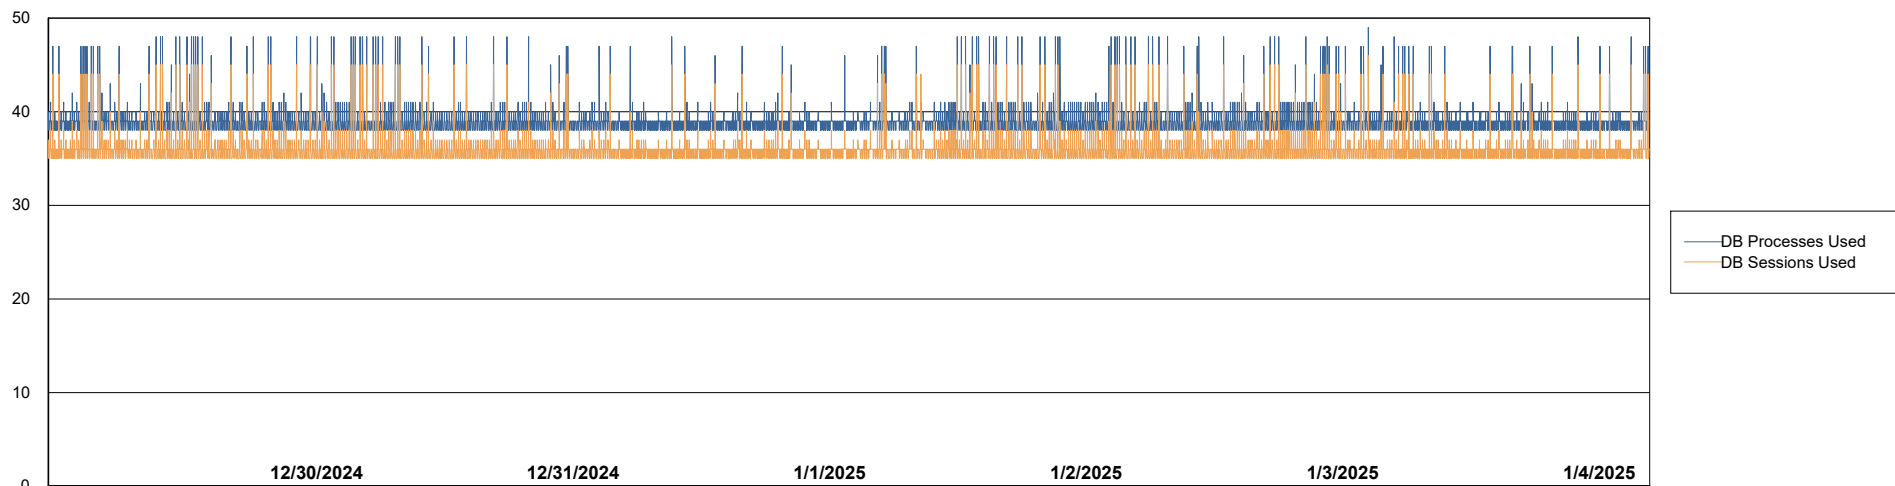

Database Performance VOS_PRD_ABSORA2-2022_HSBABS1

DB Processes Max 1,000