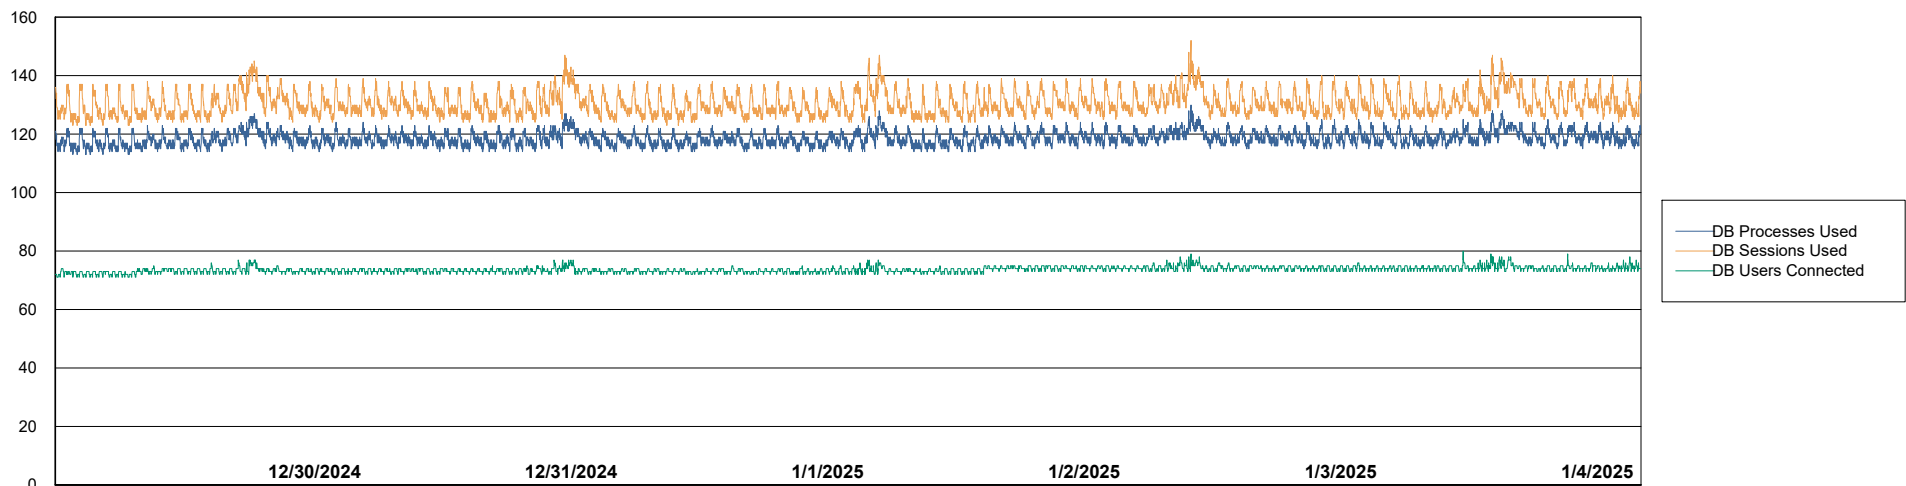

Database Performance VOS_PRD_ABSBI-2018_ABS1