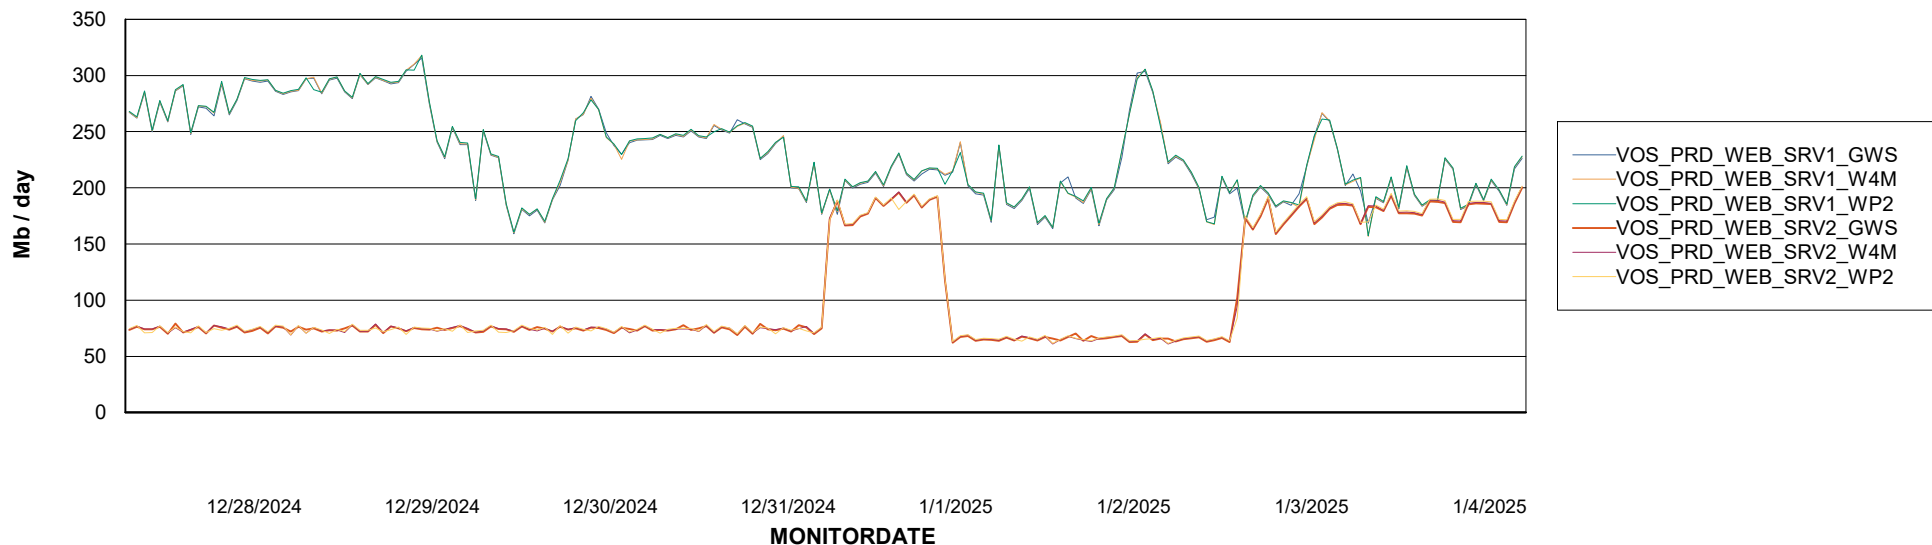

ABSSolute Web Component Services

Avg memory used per ABS Web component