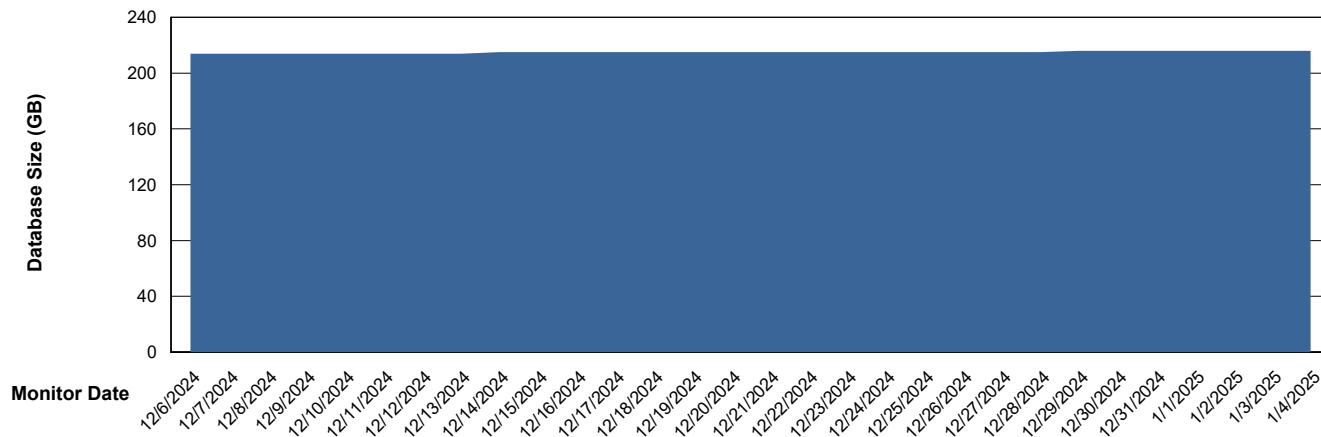

DATABASE SIZE VOS_PRD_ABSBI-2018_ABS1

Database growth over last month