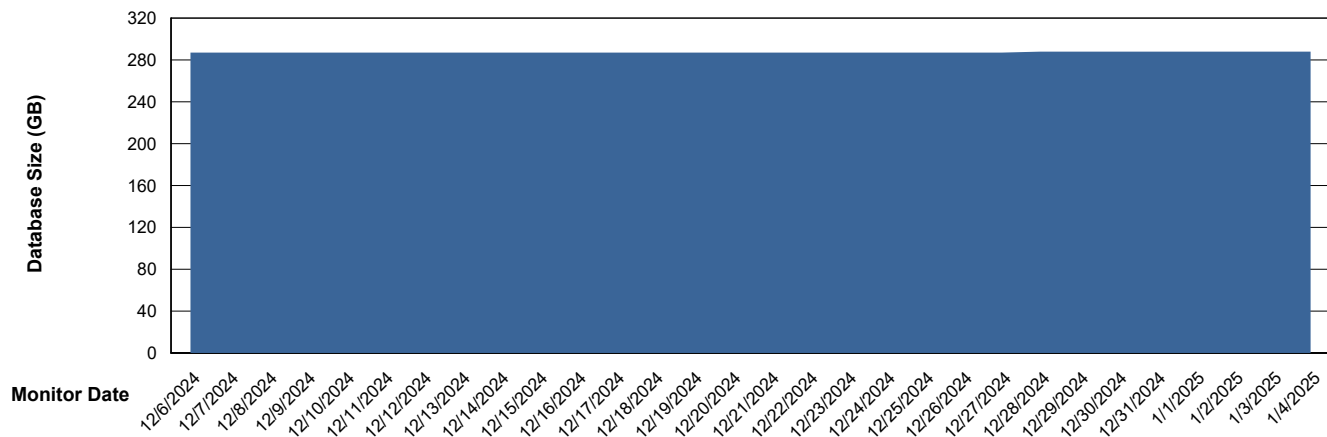

DATABASE SIZE STK_PRD_ABSDBORACLE02_ABST

Database growth over last month