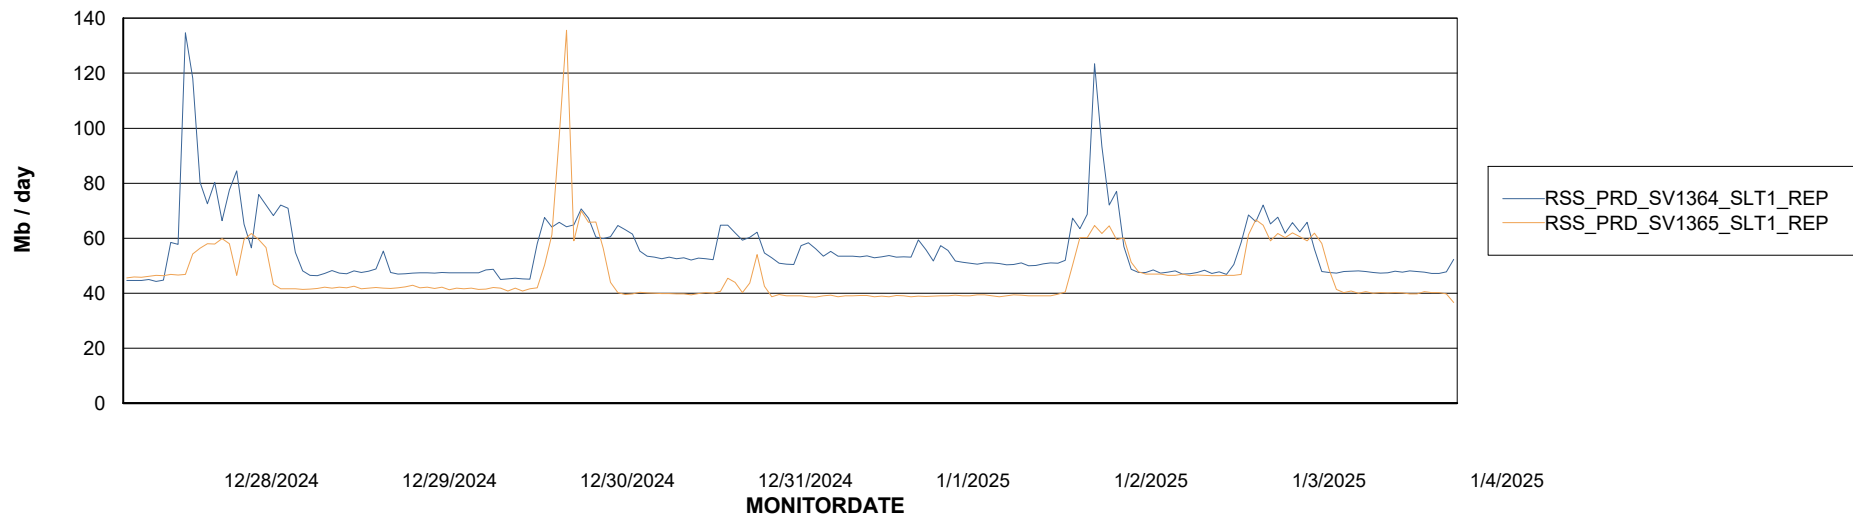

ABSSolute Application ReportServer Services

Avg memory used per ReportServer Service