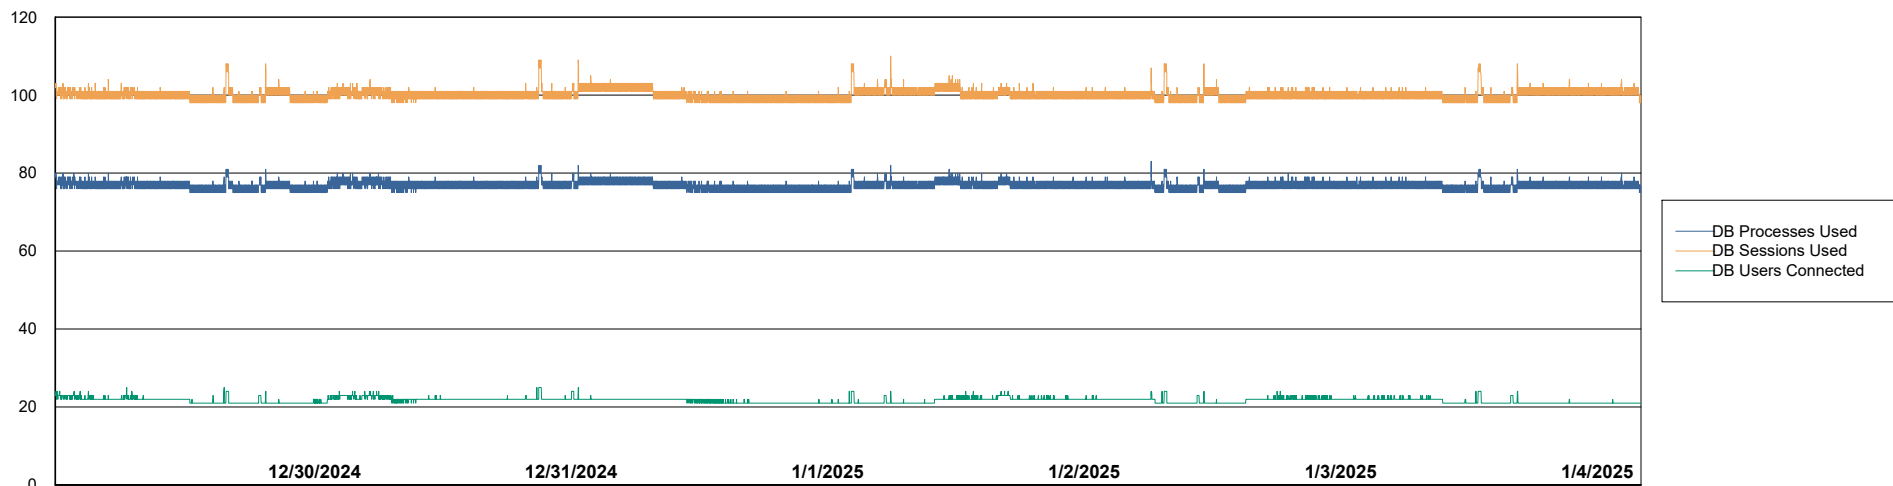

Database Performance RSS_PRD_SV1364_PRD_ABS1