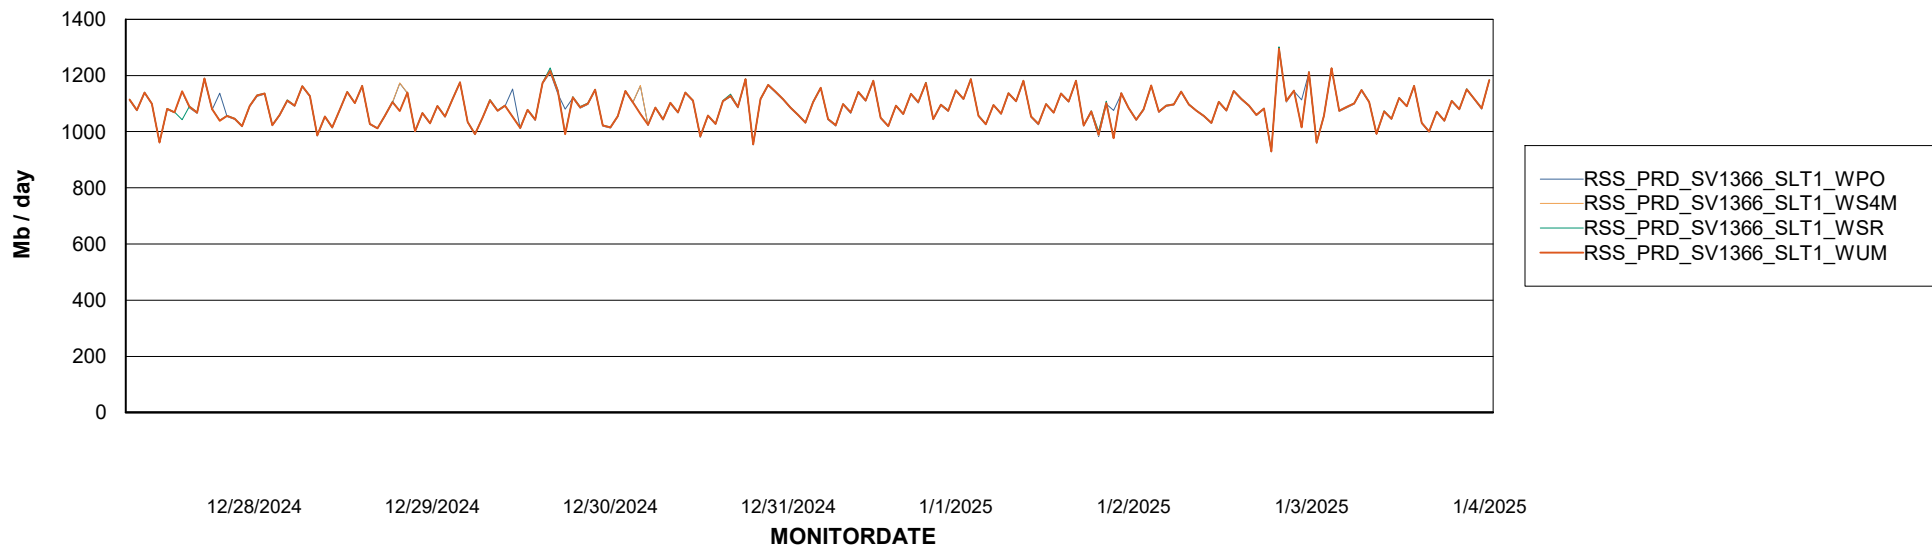

ABSSolute Web Component Services

Avg memory used per ABS Web component