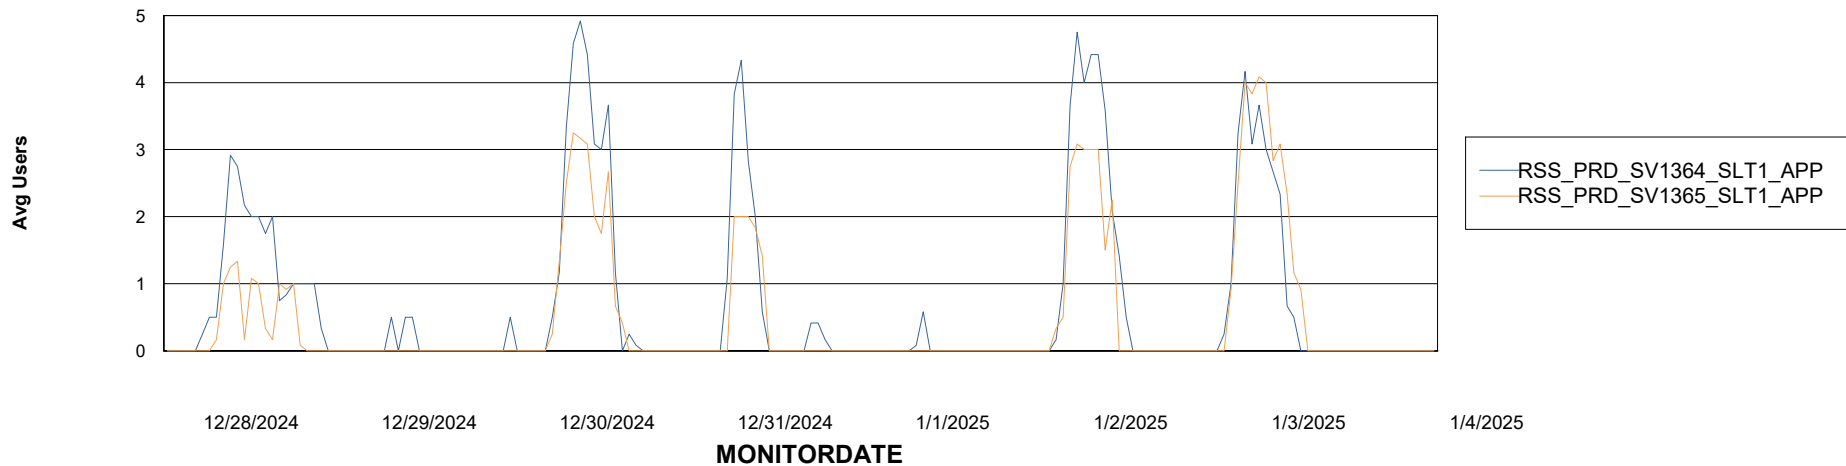

Avg users per day per ABS server