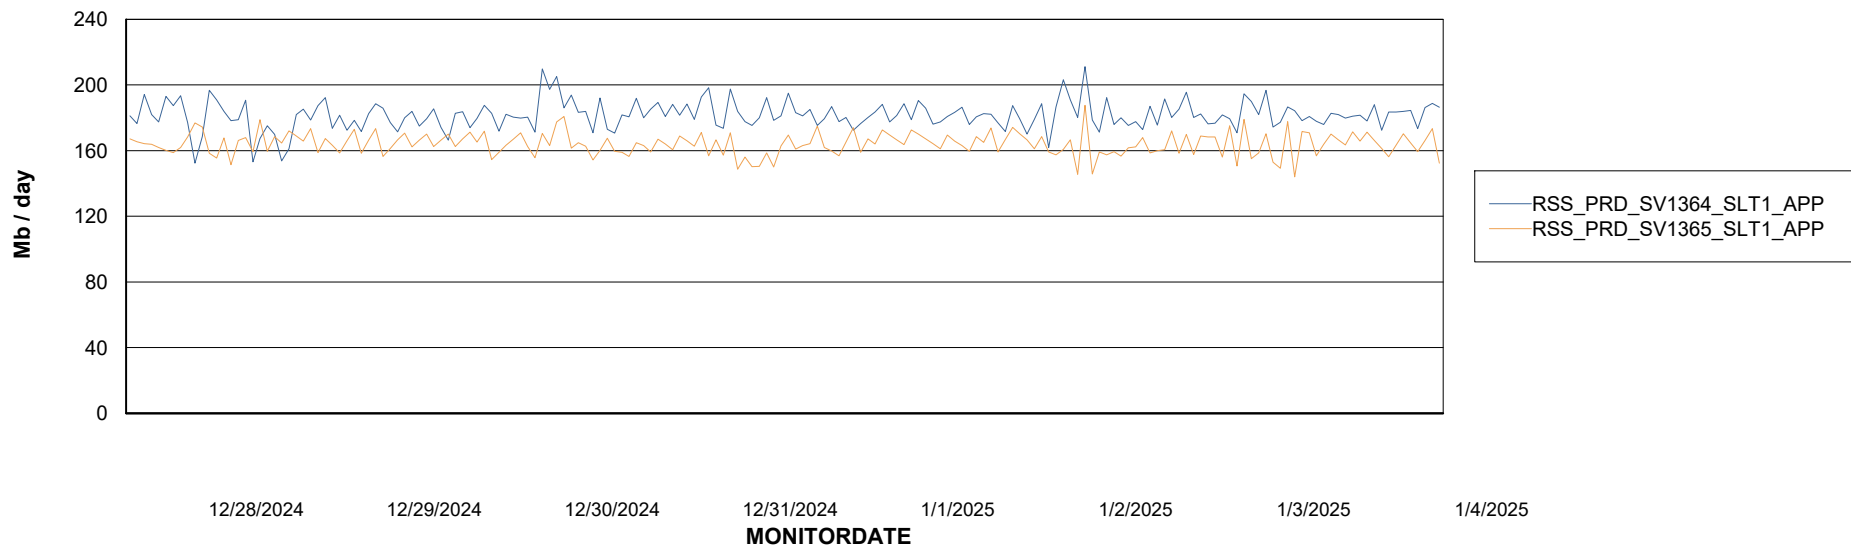

ABSSolute Application Server Services

Avg memory used per ABS Server Service