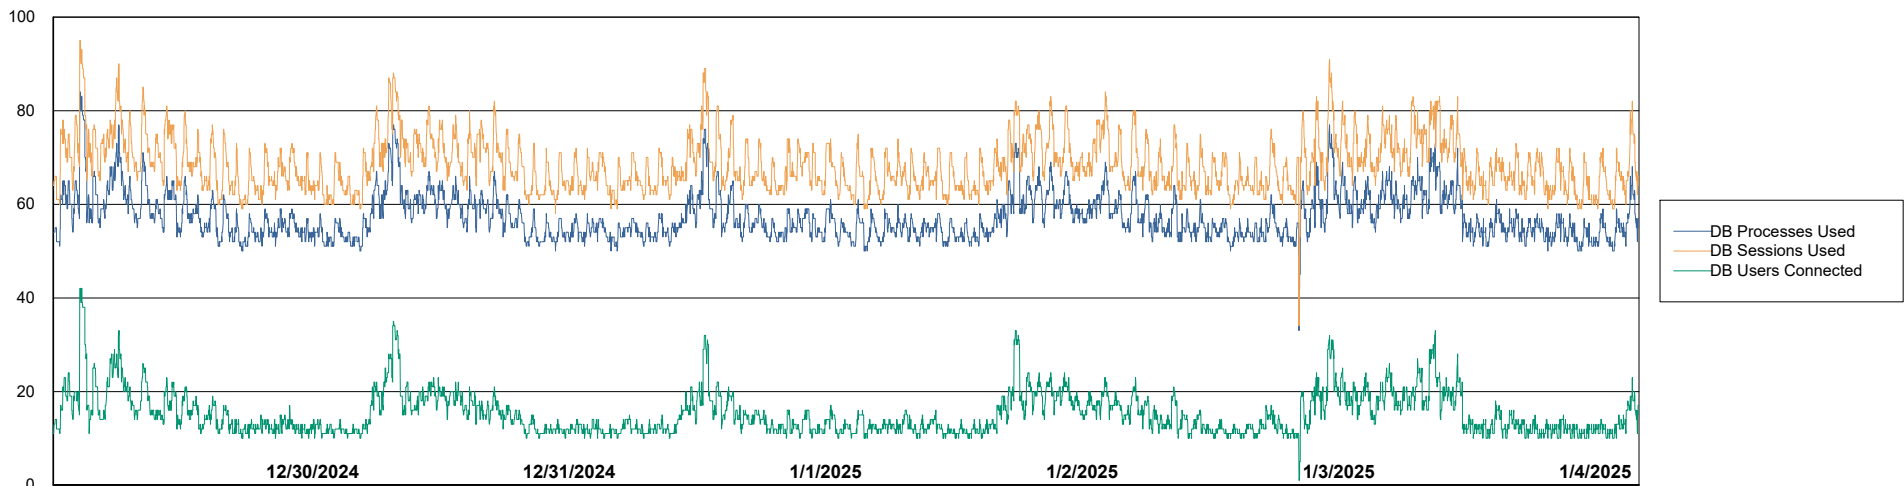

DB Processes Max 300

Weekly SLA Customer Report

Customer NOA_Production (24/7)
Database ID 116

Database Performance NOA_PRD_NOVOBI_ABS1

Weekly SLA Customer Report

Customer NOA_Production (24/7)
Database ID 116