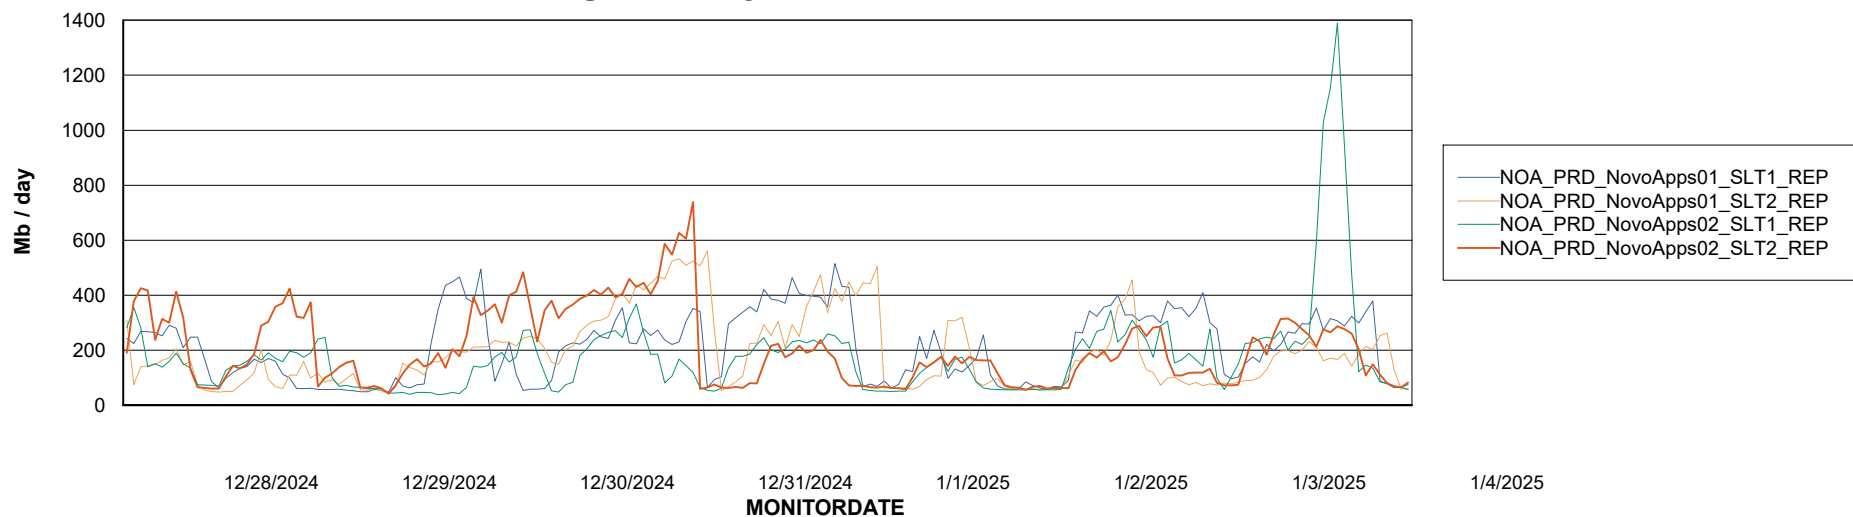

ABSSolute Application ReportServer Services

Avg memory used per ReportServer Service