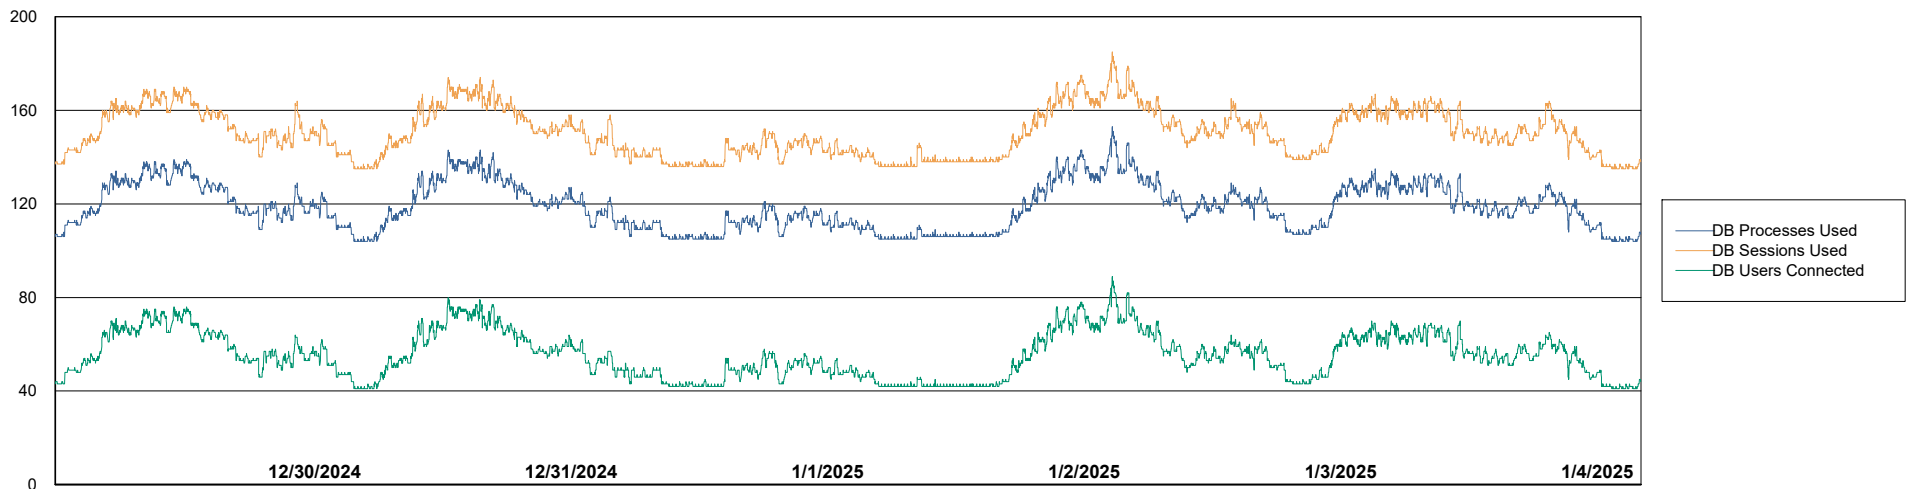

Harddisk Usage NOA_PRD_NovoLink

	Free disk space on C: (%)	Total disk space on C: (Gb)	Used disk space on C: (Gb)
1/4/2025	62	100	38
1/3/2025	62	100	38
1/2/2025	62	100	38
1/1/2025	62	100	38
12/31/2024	62	100	38
12/30/2024	62	100	38
12/29/2024	62	100	38

Weekly SLA Customer Report

Customer NOA_Production (24/7)
Database ID 116

Database Performance NOA_PRD_NovoABS01_ABS1

Weekly SLA Customer Report

Customer NOA_Production (24/7)
Database ID 116

Database Performance NOA_PRD_NovoABS03_HSBABS1