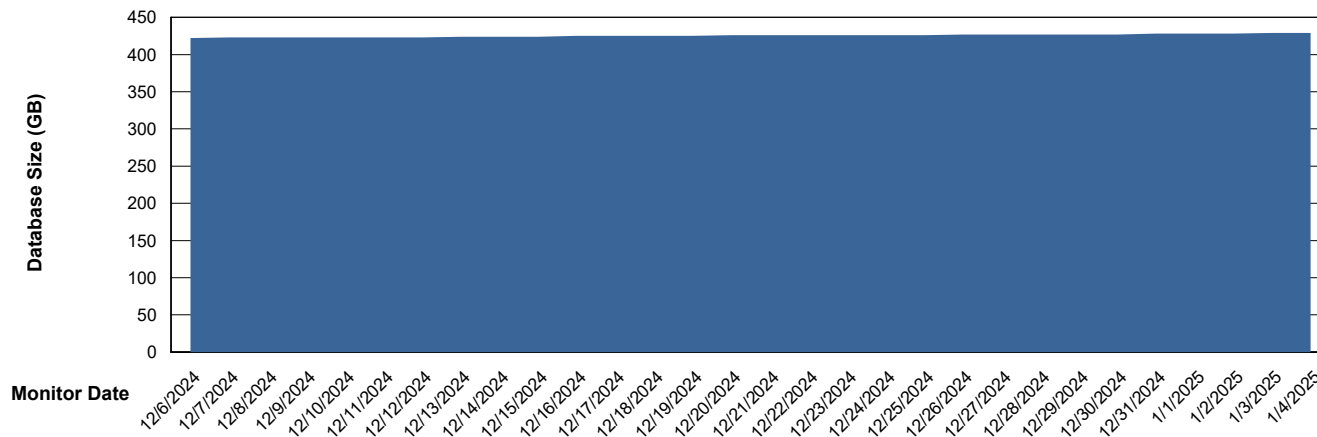

DATABASE SIZE NOA_PRD_NovoABS01_ABS1

Database growth over last month