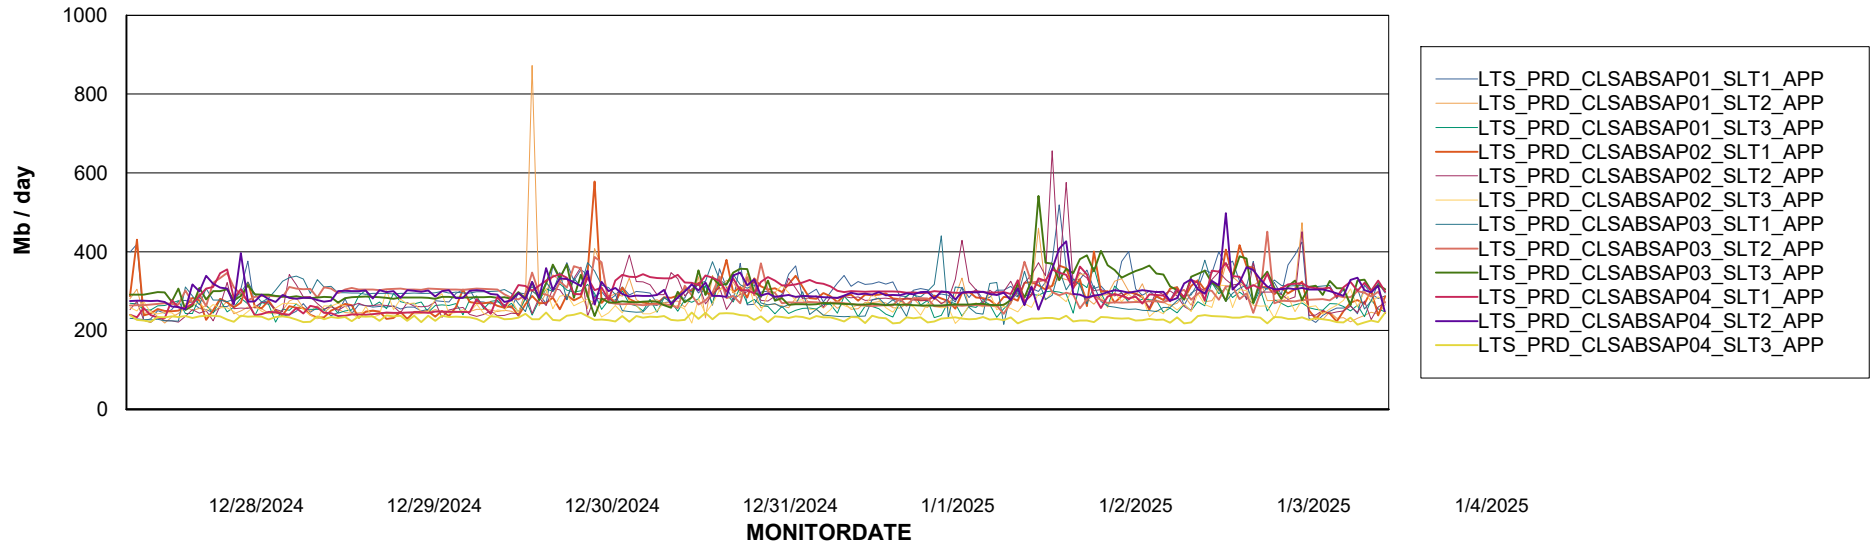

ABSSolute Application Server Services

Avg memory used per ABS Server Service