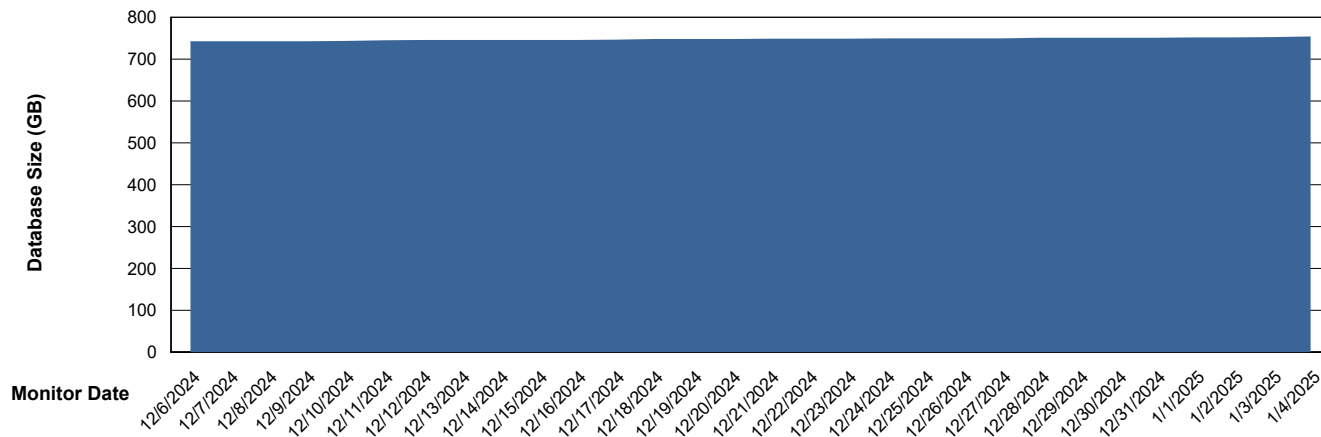

DATABASE SIZE LTS_PRD_CLSABSBI01_ABS1

Database growth over last month