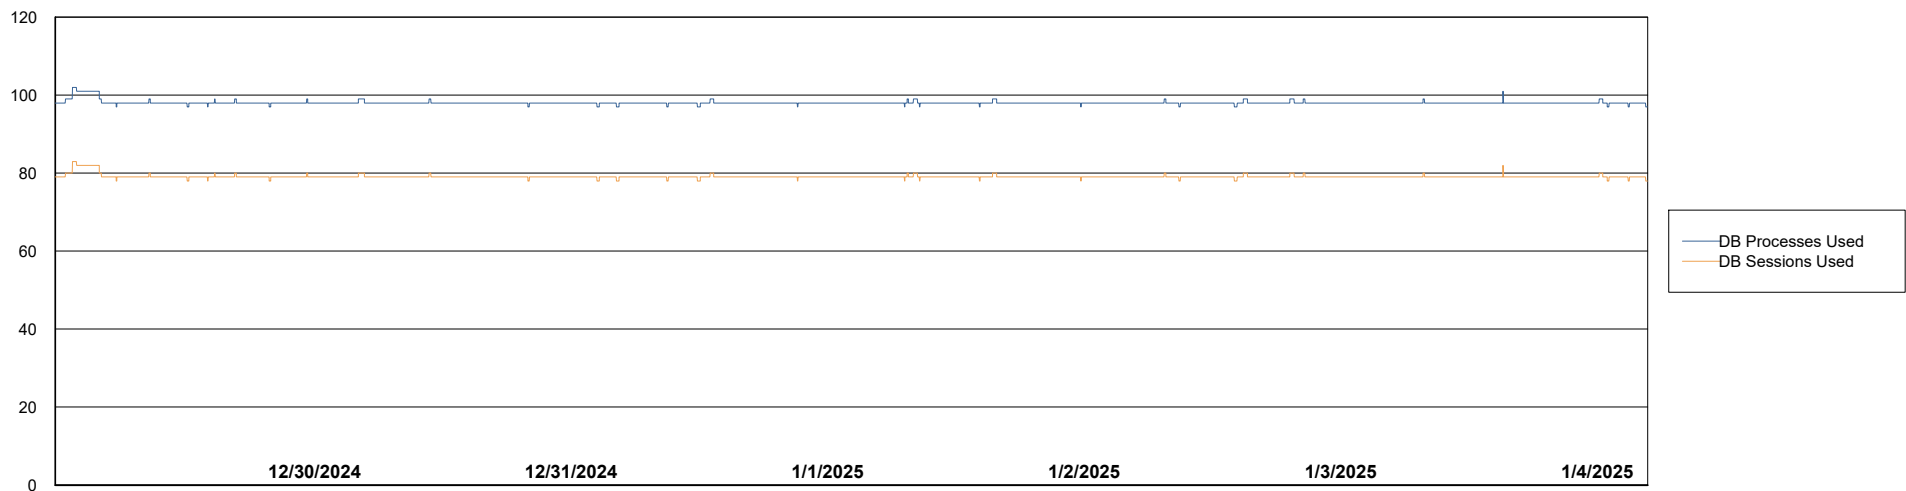

Database Performance LTS_PRD_CLSABSDB02_HSBABS1

DB Processes Max 4
DB Processes Max 1,000
DB Processes Max 0