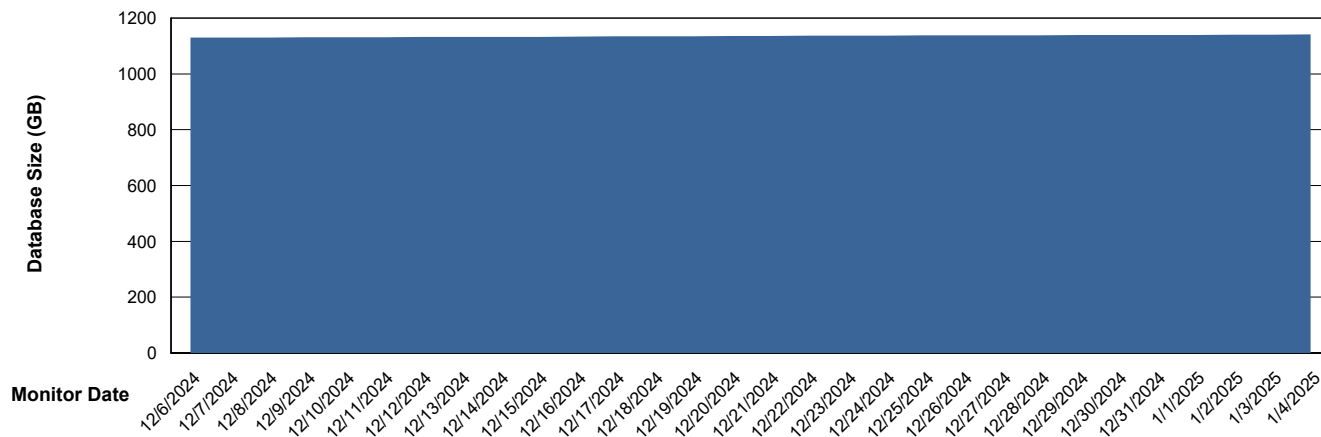

Customer LTS(CleanLease)_Production
Database ID 126

DATABASE SIZE LTS_PRD_CLSABSBI01_ABS1

Database growth over last month

DATABASE SIZE LTS_PRD_CLSABSDB01_ABS1

Database growth over last month

Weekly SLA Customer Report