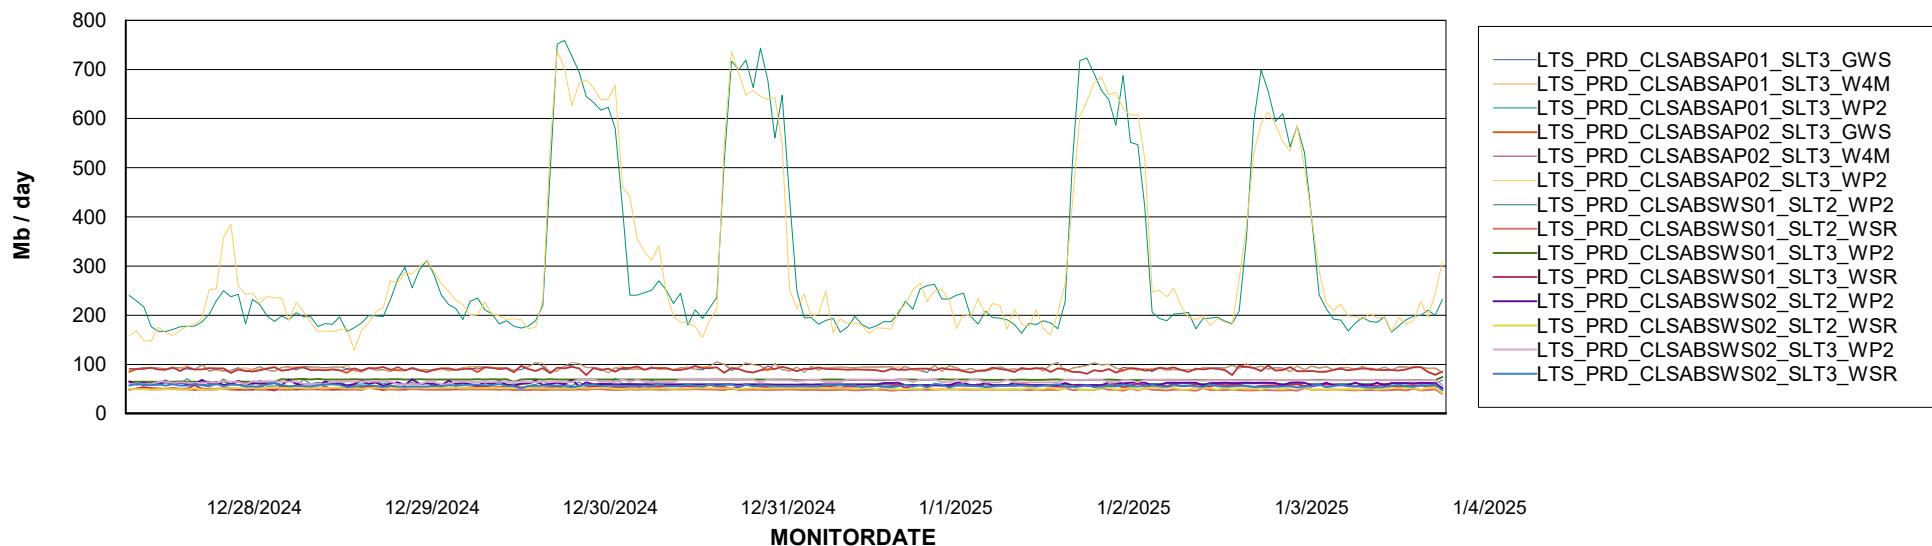

ABSSolute Web Component Services

Avg memory used per ABS Web component