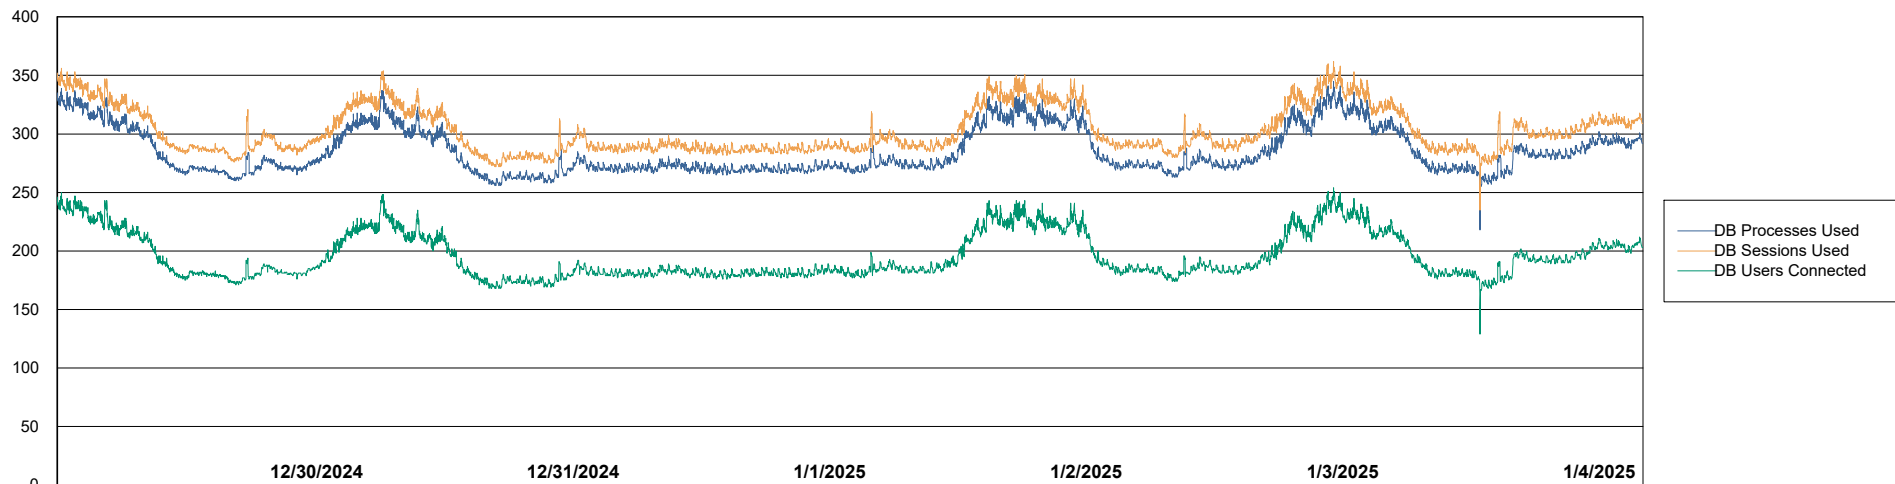

Weekly SLA Customer Report

Customer LTS(CleanLease)_Production
Database ID 126

Database Performance LTS_PRD_CLSABSBI01_ABS1

Weekly SLA Customer Report

Customer LTS(CleanLease)_Production
Database ID 126

Database Performance LTS_PRD_CLSABSD01_ABS1