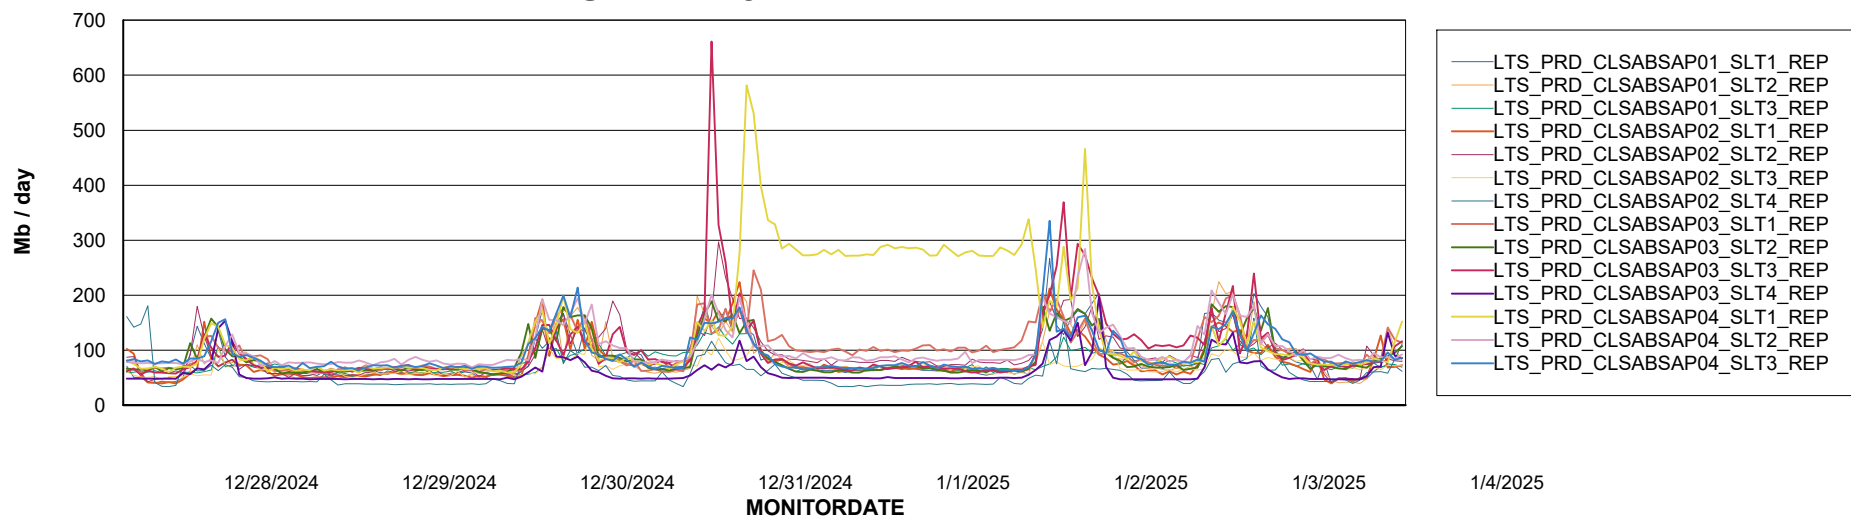

ABSSolute Application ReportServer Services

Avg memory used per ReportServer Service