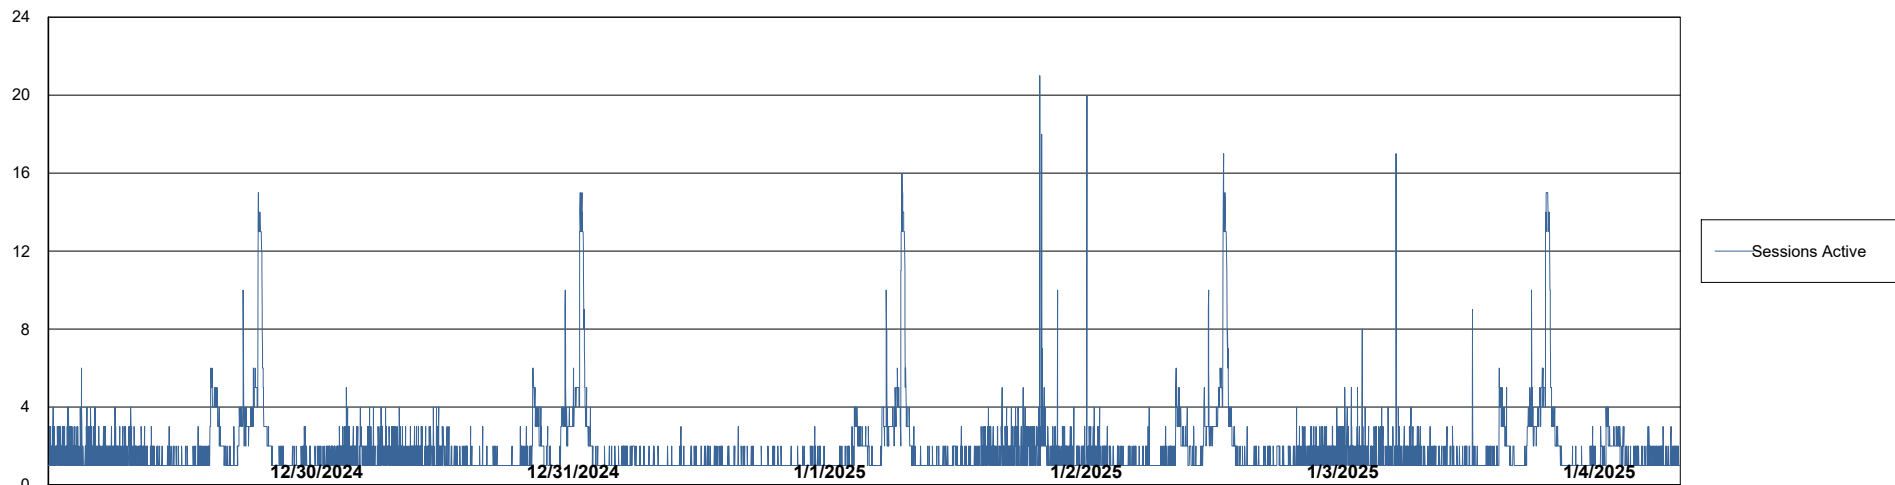

Weekly SLA Customer Report

Customer LTS(CleanLease)_Production
Database ID 126

Database Performance LTS_PRD_CLSABSBI01_ABS1

Weekly SLA Customer Report

Customer LTS(CleanLease)_Production
Database ID 126

Database Performance LTS_PRD_CLSABSD01_ABS1