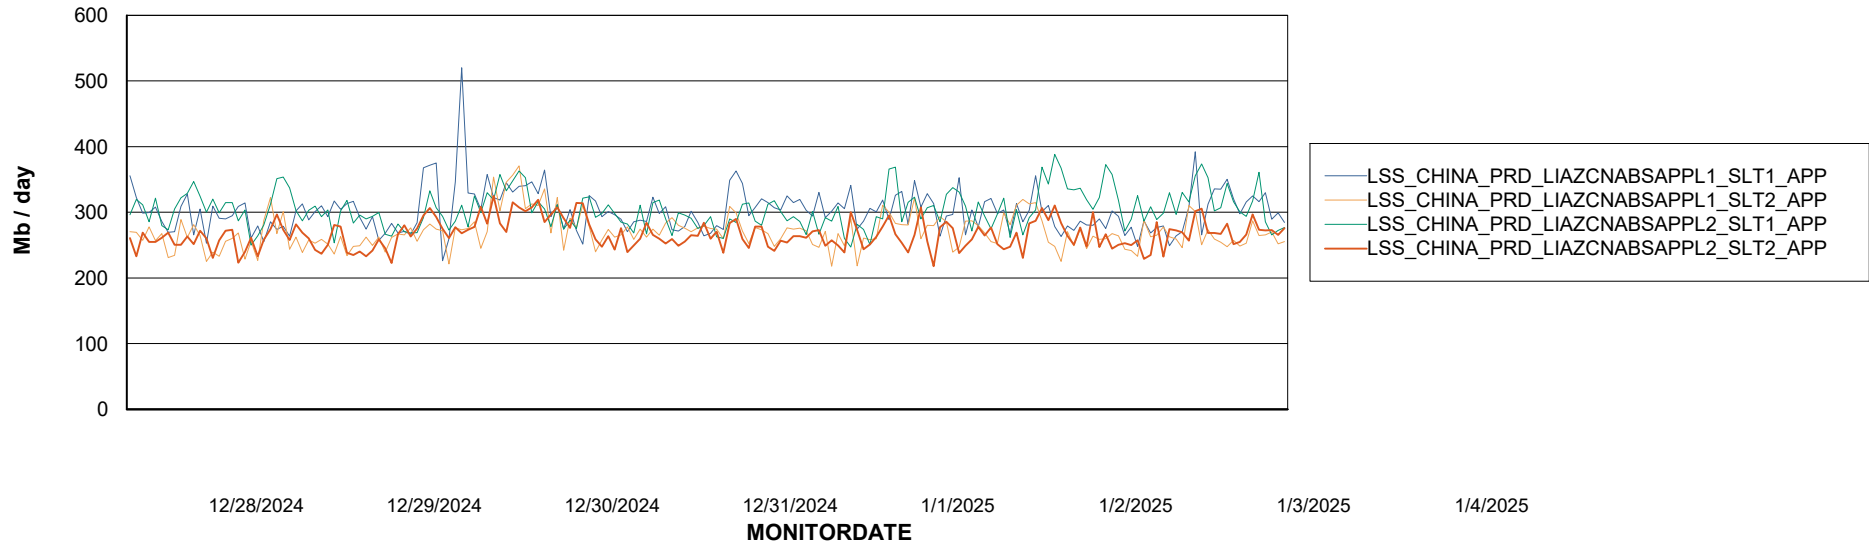

ABSSolute Application Server Services

Avg memory used per ABS Server Service