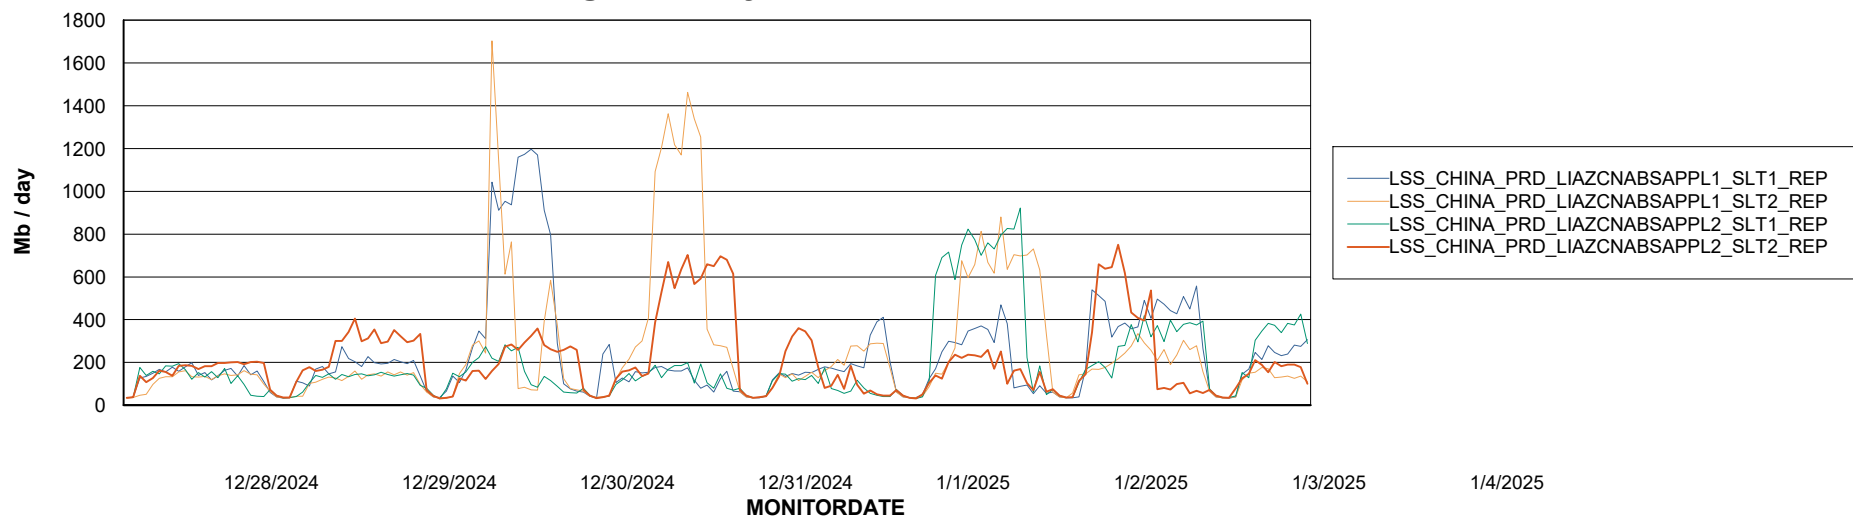

ABSSolute Application ReportServer Services

Avg memory used per ReportServer Service