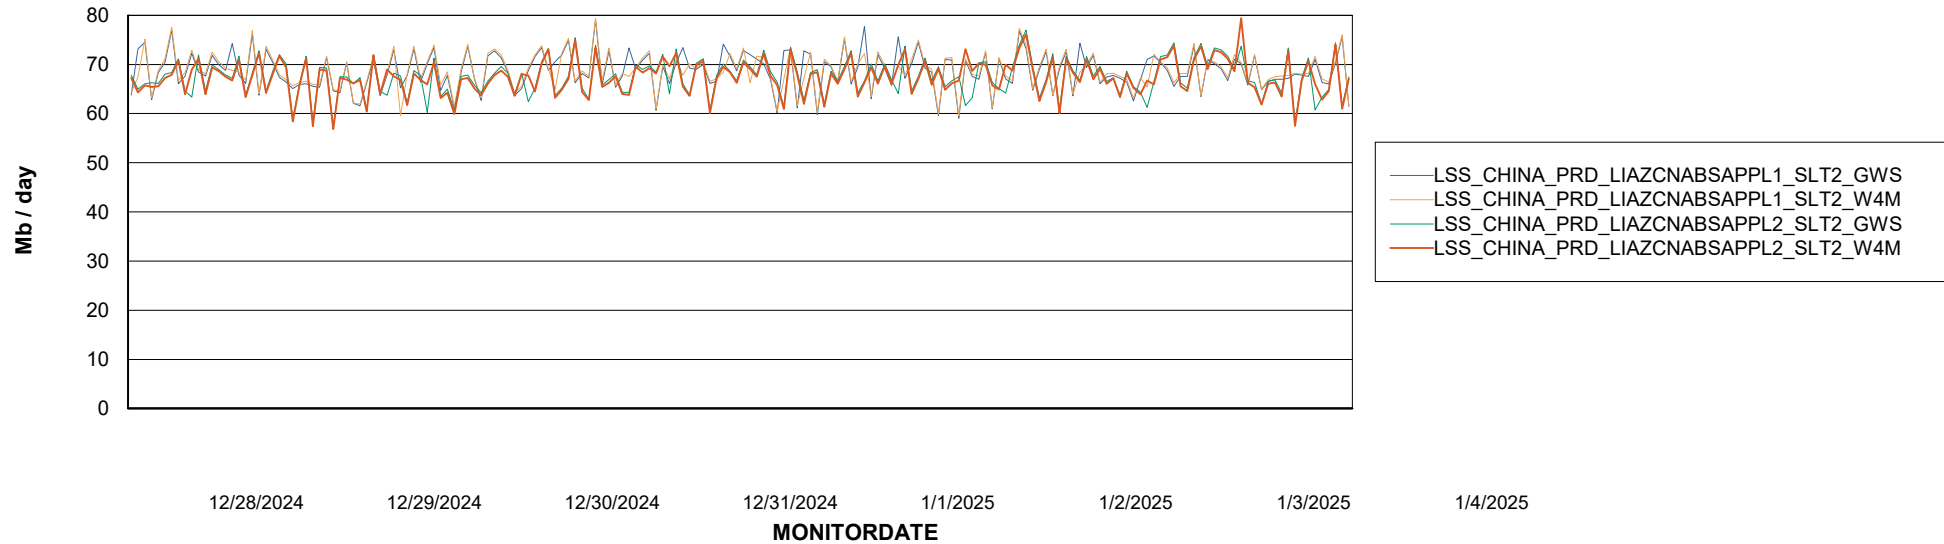

Avg memory used per ReportServer Service

Weekly SLA Customer Report

Customer LSS_CHINA_Production
Database ID 202

ABSSolute Web Component Services

Avg memory used per ABS Web component

Weekly SLA Customer Report