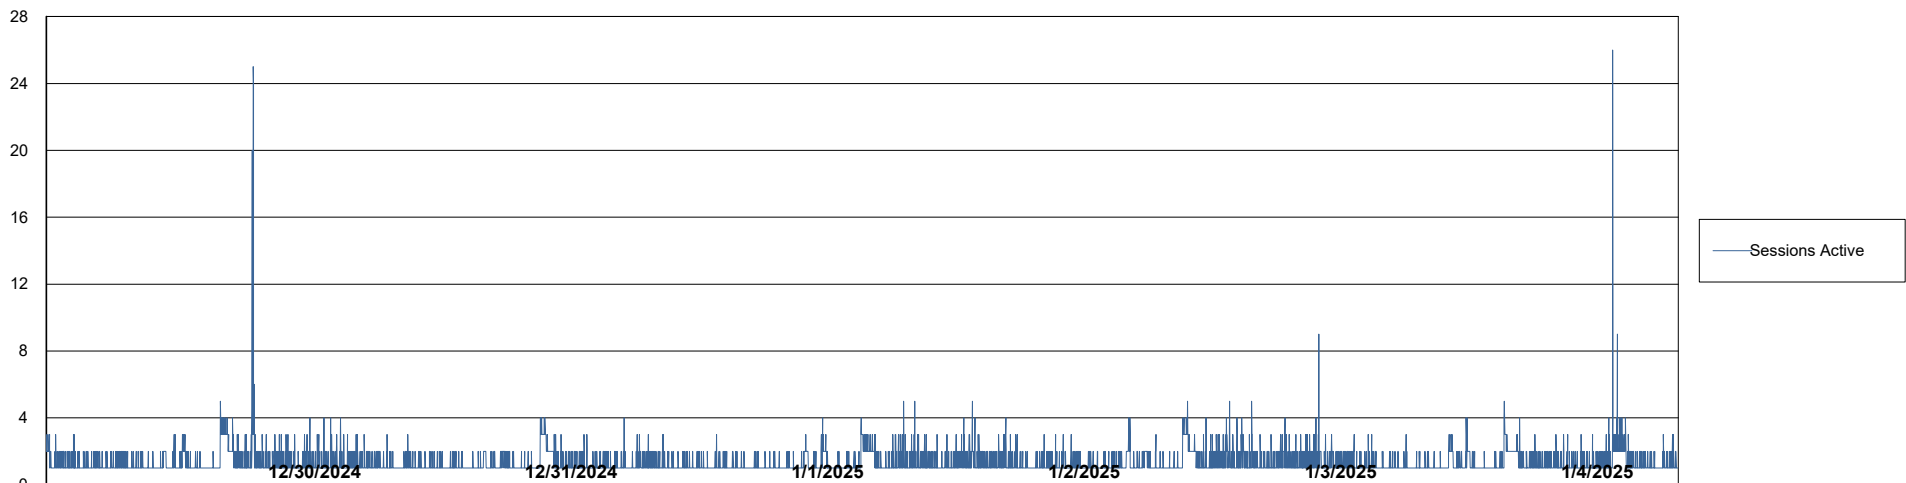

Harddisk Usage LSS_CHINA_PRD_liazcne2VMProdABSSoluteDB2

	Free disk space on / (%)	Total disk space on / (Gb)	Used disk space on / (Gb)	Free disk space on /boot (%)	Total disk space on /boot (Gb)	Used disk space on /boot (Gb)	Free disk space on /u01 (%)	Total disk space on /u01 (Gb)	Used disk space on /u01 (Gb)	Free disk space on /u02 (%)
1/4/2025	88	63	7	69	0	0	64	49	17	35
1/3/2025	88	63	7	69	0	0	64	49	17	35
1/2/2025	88	63	7	69	0	0	64	49	17	35
1/1/2025	88	63	7	69	0	0	64	49	17	35
12/31/2024	88	63	7	69	0	0	64	49	17	35
12/30/2024	88	63	7	69	0	0	64	49	17	35
12/29/2024	88	63	7	69	0	0	64	49	17	35

Weekly SLA Customer Report

Customer LSS_CHINA_Production
Database ID 202

Database Performance LSS_CHINA_PRD_liazcne2VMProdABSSoluteDB1_ABS1

Weekly SLA Customer Report

Customer LSS_CHINA_Production
Database ID 202