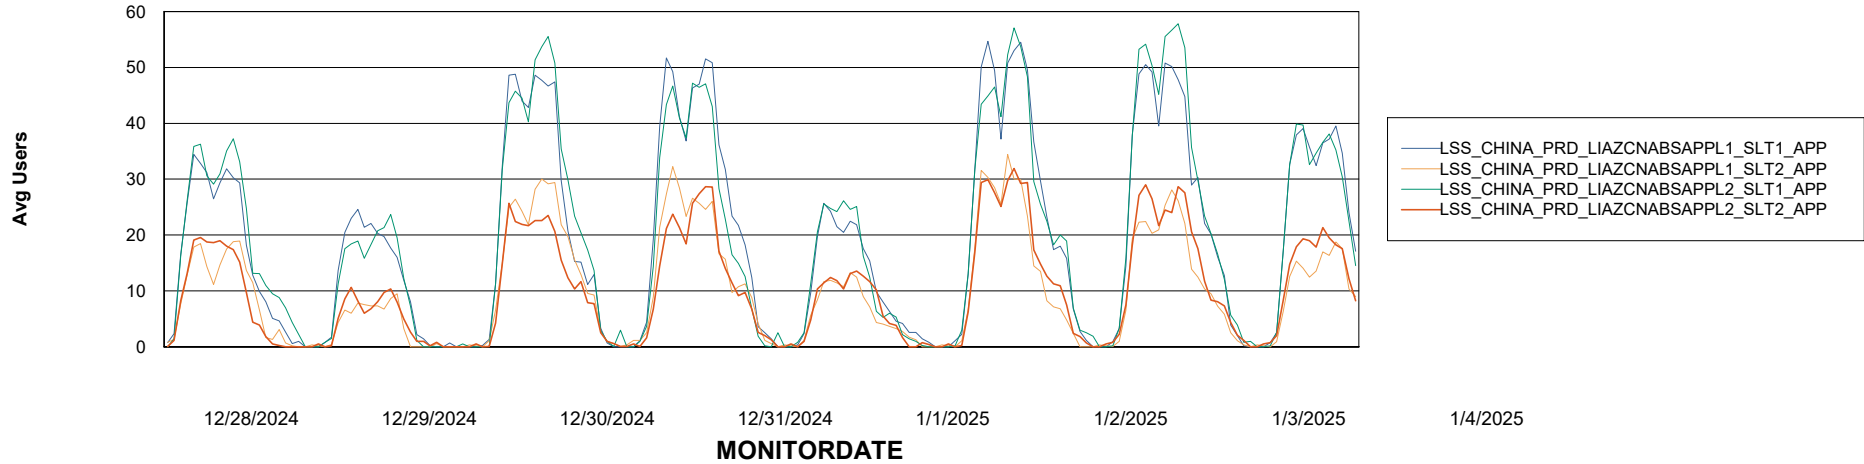

Avg users per day per ABS server