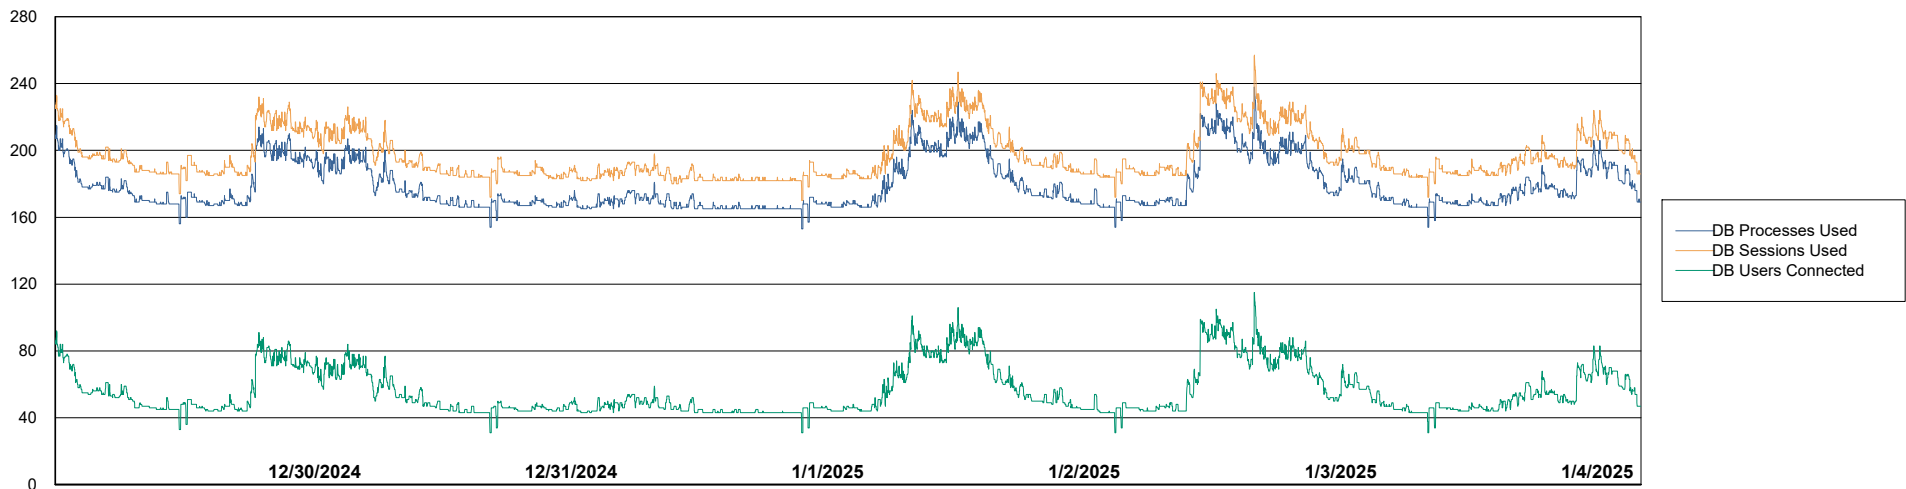

Weekly SLA Customer Report

Customer LSS_CHINA_Production
 Database ID 202

Harddisk Usage LSS_CHINA_PRD_liazcne2VMProdABSSoluteDB1

	Free disk space on / (%)	Total disk space on / (Gb)	Used disk space on / (Gb)	Free disk space on /boot (%)	Total disk space on /boot (Gb)	Used disk space on /boot (Gb)	Free disk space on /u01 (%)	Total disk space on /u01 (Gb)	Used disk space on /u01 (Gb)	Free disk space on /u02 (%)
1/4/2025	76	63	15	69	0	0	57	49	20	32
1/3/2025	76	63	15	69	0	0	57	49	20	32
1/2/2025	76	63	15	69	0	0	57	49	20	32
1/1/2025	76	63	15	69	0	0	57	49	20	32
12/31/2024	76	63	15	69	0	0	57	49	20	32
12/30/2024	76	63	15	69	0	0	57	49	20	32
12/29/2024	76	63	15	69	0	0	57	49	20	32

Harddisk Usage LSS_CHINA_PRD_liazcne2VMProdABSSoluteDB2

	Free disk space on / (%)	Total disk space on / (Gb)	Used disk space on / (Gb)	Free disk space on /boot (%)	Total disk space on /boot (Gb)	Used disk space on /boot (Gb)	Free disk space on /u01 (%)	Total disk space on /u01 (Gb)	Used disk space on /u01 (Gb)	Free disk space on /u02 (%)
1/4/2025	88	63	7	69	0	0	64	49	17	35
1/3/2025	88	63	7	69	0	0	64	49	17	35
1/2/2025	88	63	7	69	0	0	64	49	17	35
1/1/2025	88	63	7	69	0	0	64	49	17	35
12/31/2024	88	63	7	69	0	0	64	49	17	35
12/30/2024	88	63	7	69	0	0	64	49	17	35
12/29/2024	88	63	7	69	0	0	64	49	17	35

Weekly SLA Customer Report

Customer LSS_CHINA_Production
Database ID 202

Database Performance LSS_CHINA_PRD_liazcne2VMProdABSSoluteDB1_ABS1

Weekly SLA Customer Report

Customer LSS_CHINA_Production
Database ID 202