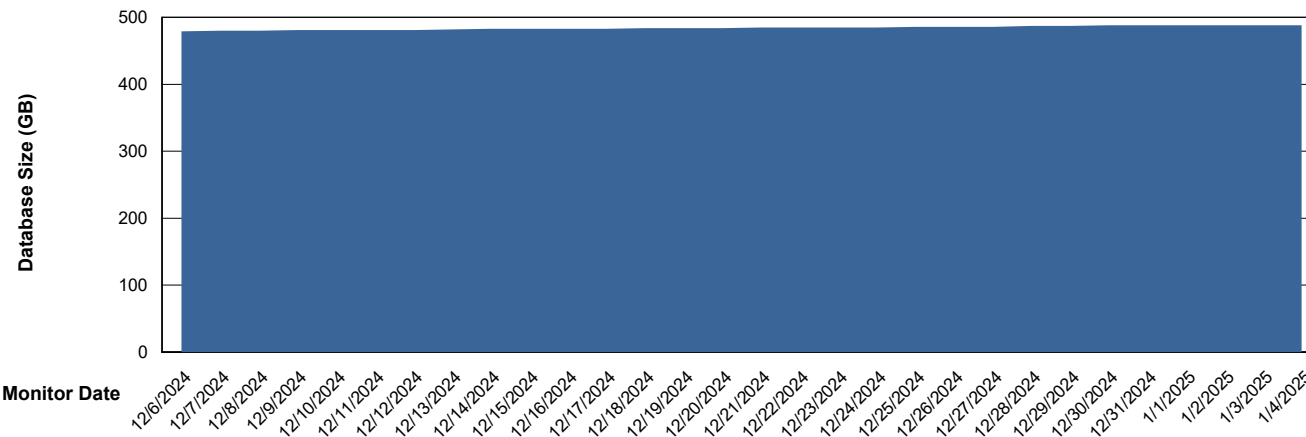

Database growth over last month

Database Tablespace LSS_CHINA_PRD_liazcne2VMProdABSSoluteDB1_ABS1

Date	Tablespace Name	Filesize (Gb)	Usedsize (Gb)	Percentage free
1/4/2025	ABSDATA	534	434	19
	INDX	42	32	23
1/3/2025	ABSDATA	534	434	19
	INDX	42	32	23
1/2/2025	ABSDATA	534	433	19
	INDX	42	32	23
1/1/2025	ABSDATA	534	433	19
	INDX	42	32	23
12/31/2024	ABSDATA	534	433	19
	INDX	42	32	23
12/30/2024	ABSDATA	534	433	19
	INDX	42	32	23
12/29/2024	ABSDATA	534	432	19
	INDX	42	32	23