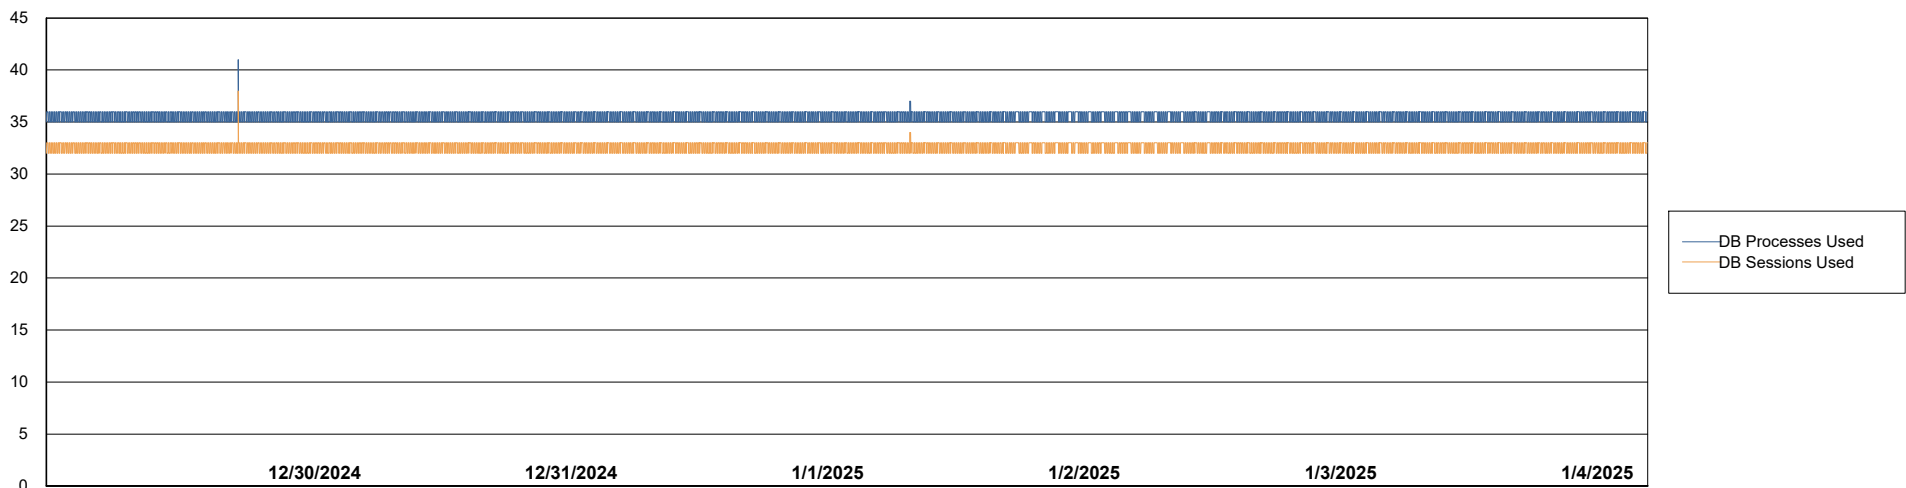

Database Performance KLA_STB_KLAHQORA06_DB_HSBABS1

DB Processes Max 1,000