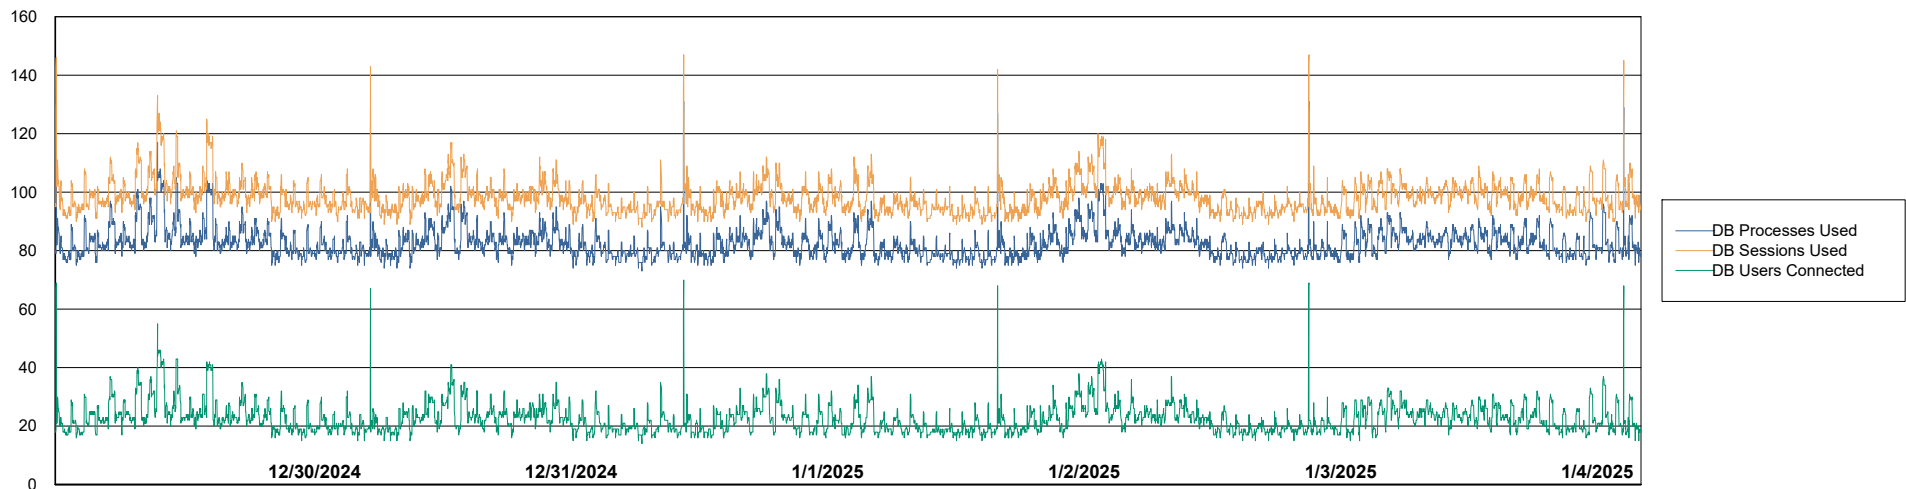

Database Performance KBR-BI-TOR_PROD_ABS1