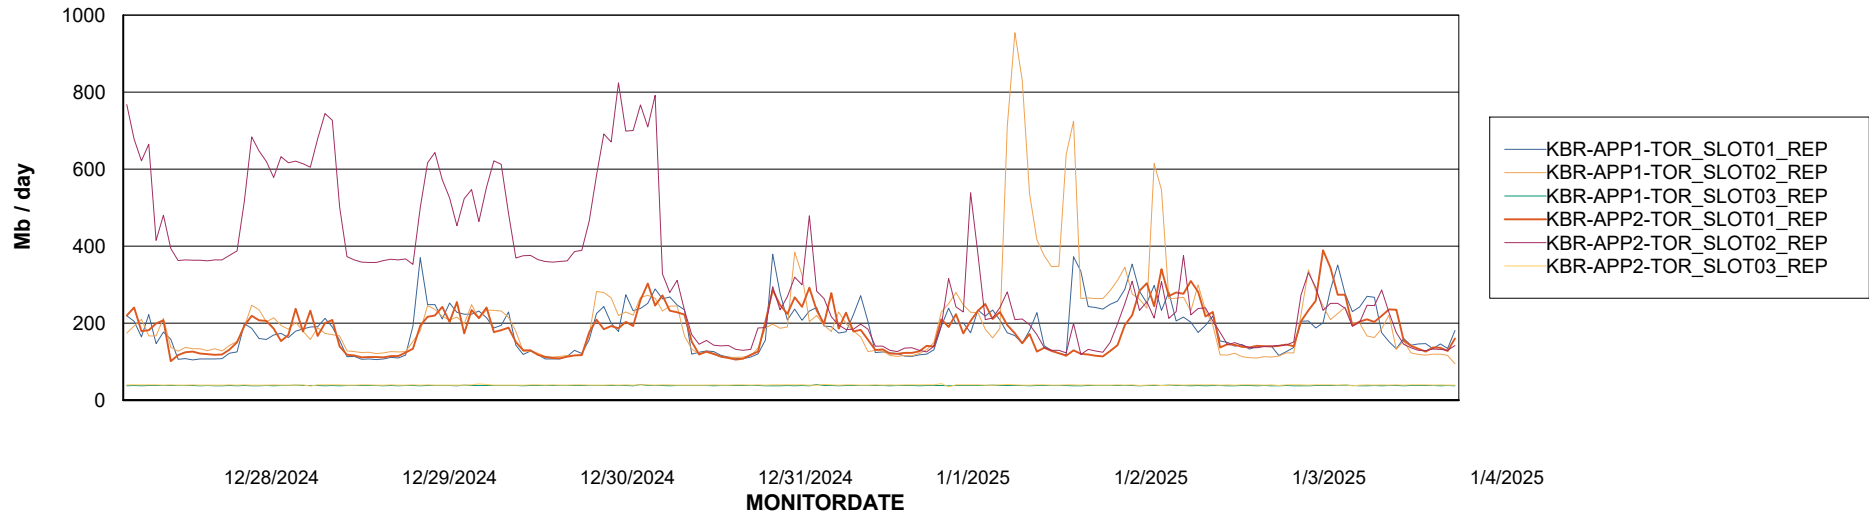

Avg memory used per ABS Server Service

Avg users per day per ABS server

Weekly SLA Customer Report

Customer KBR OCI TOR Production
Database ID 200

ABSSolute Application ReportServer Services

Avg memory used per ReportServer Service