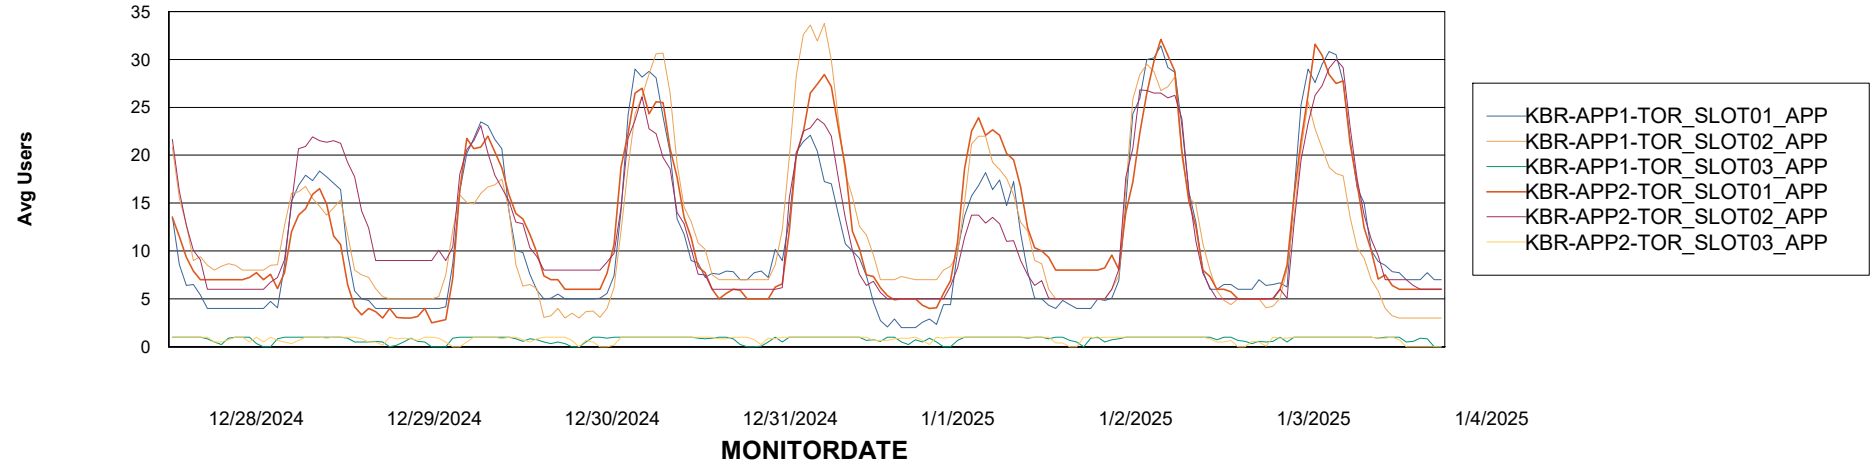

Avg users per day per ABS server