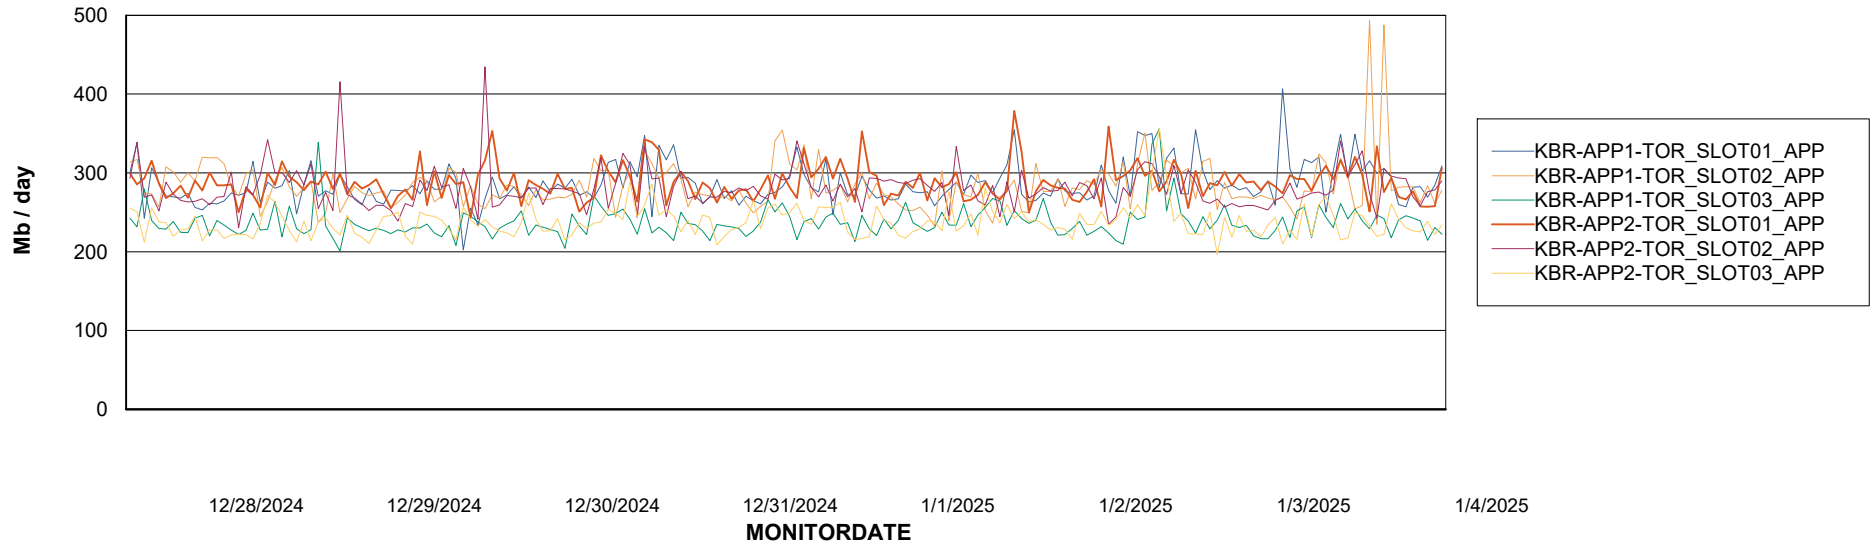

ABSolute Application Server Services

Avg memory used per ABS Server Service