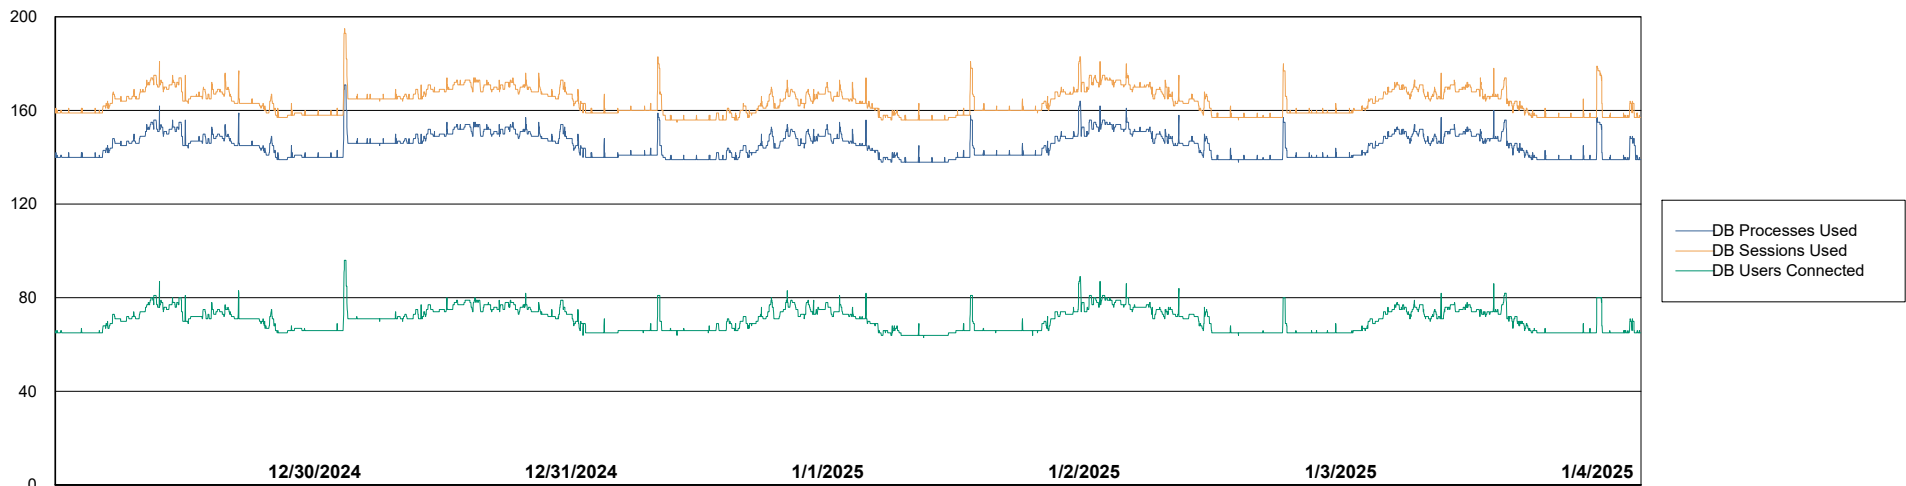

Weekly SLA Customer Report

Customer KBR OCI TOR Production
Database ID 200

Database Performance KBR-BI-TOR_PROD_ABS1

Weekly SLA Customer Report

Customer KBR OCI TOR Production
Database ID 200

Database Performance KBR-DBS1-TOR_PROD_ABS1