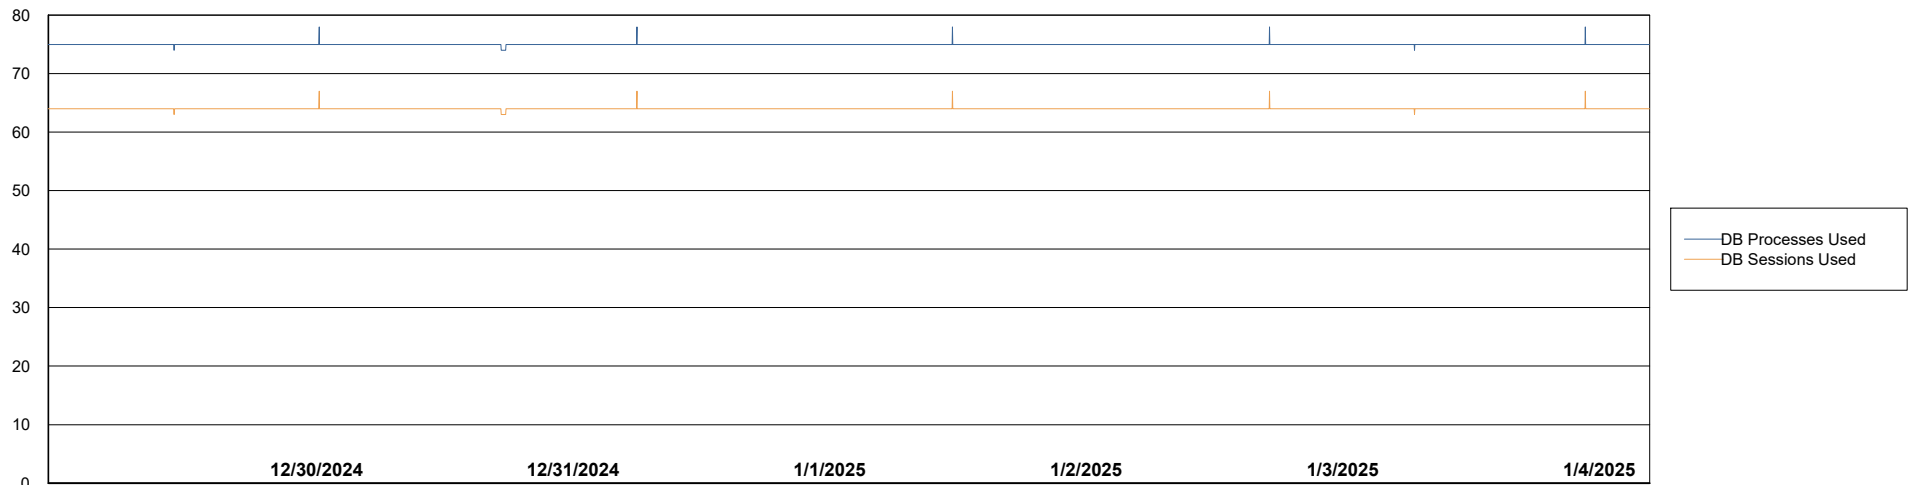

Database Performance KBR-DBS2-TOR_PROD_HSBABS1

DB Processes Max 4
DB Processes Max 1,000
DB Processes Max 0