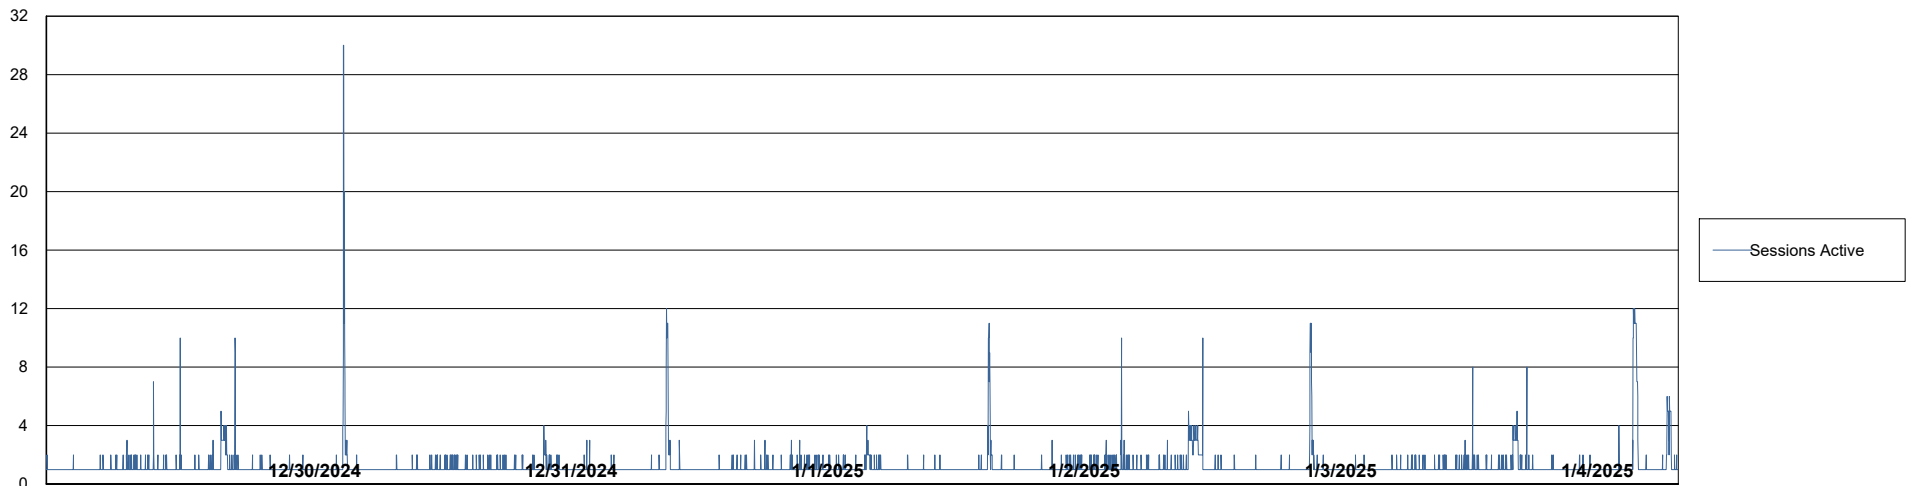

Weekly SLA Customer Report

Customer KBR OCI TOR Production
Database ID 200

Database Performance KBR-BI-TOR_PROD_ABS1

Weekly SLA Customer Report

Customer KBR OCI TOR Production
Database ID 200

Database Performance KBR-DBS1-TOR_PROD_ABS1