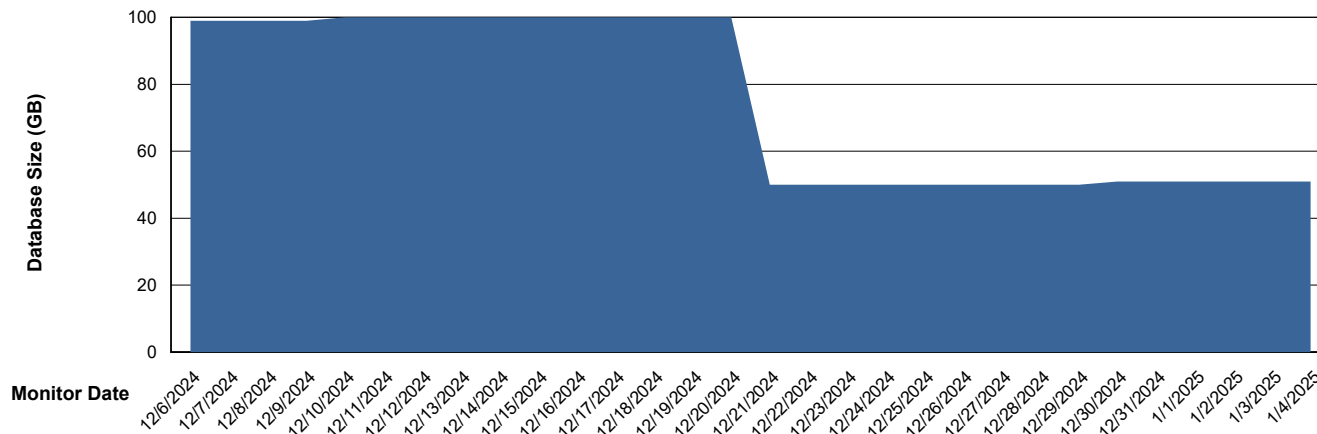

DATABASE SIZE KBR-BI-TOR_PROD_ABS1

Database growth over last month