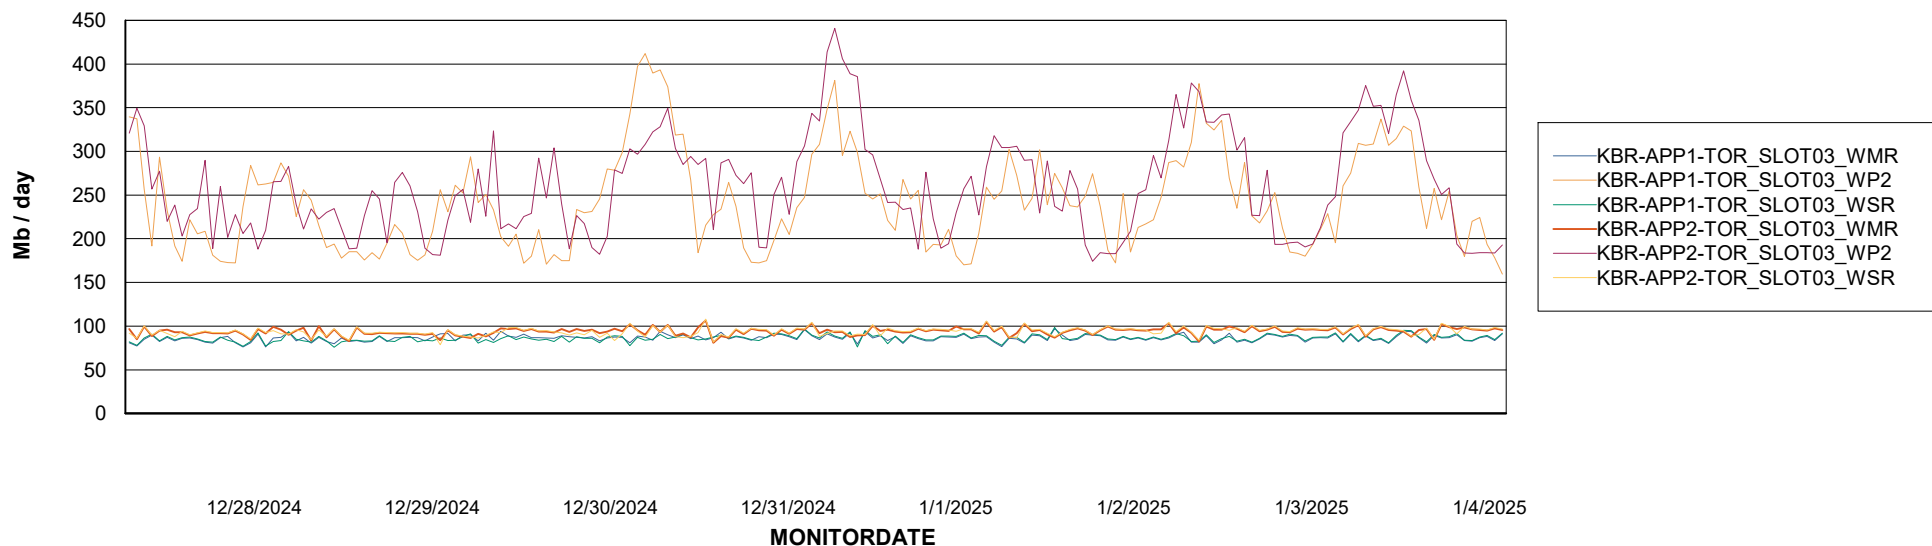

ABSolute Web Component Services

Avg memory used per ABS Web component