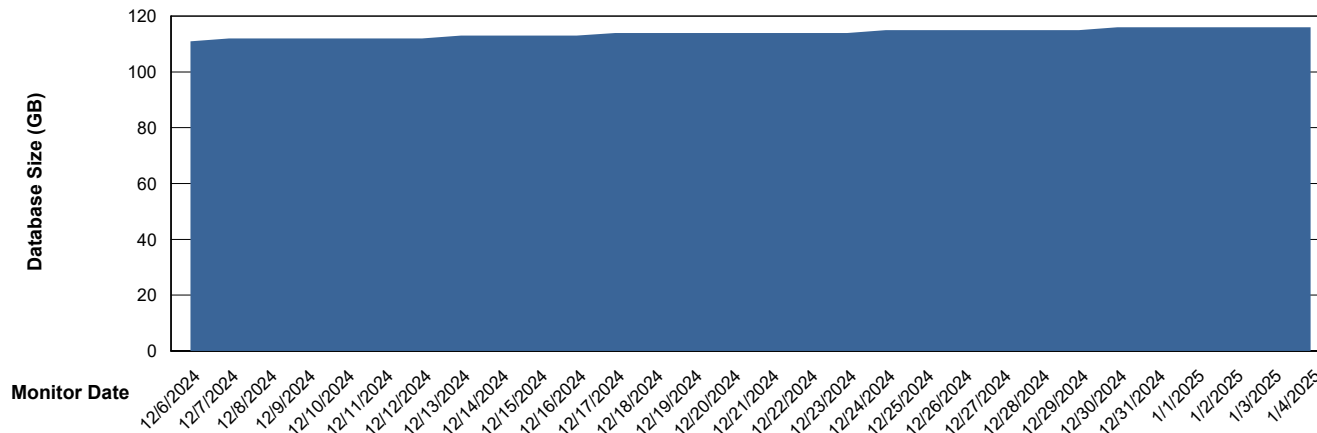

Customer KBR OCI TOR Production
Database ID 200

DATABASE SIZE KBR-BI-TOR_PROD_ABS1

Database growth over last month

DATABASE SIZE KBR-DBS1-TOR_PROD_ABS1

Database growth over last month

Weekly SLA Customer Report