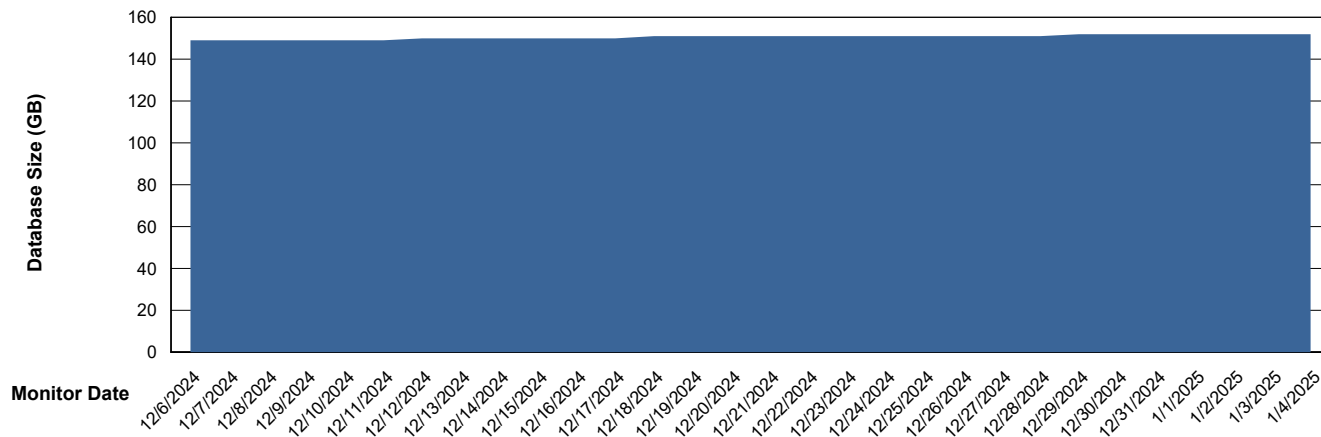

Database growth over last month

Weekly SLA Customer Report

Customer HUE_Production
Database ID 154

DATABASE SIZE HUE_PRD_S-ORAPROD2_ABS1

Database growth over last month

Weekly SLA Customer Report

Customer HUE_Production
 Database ID 154