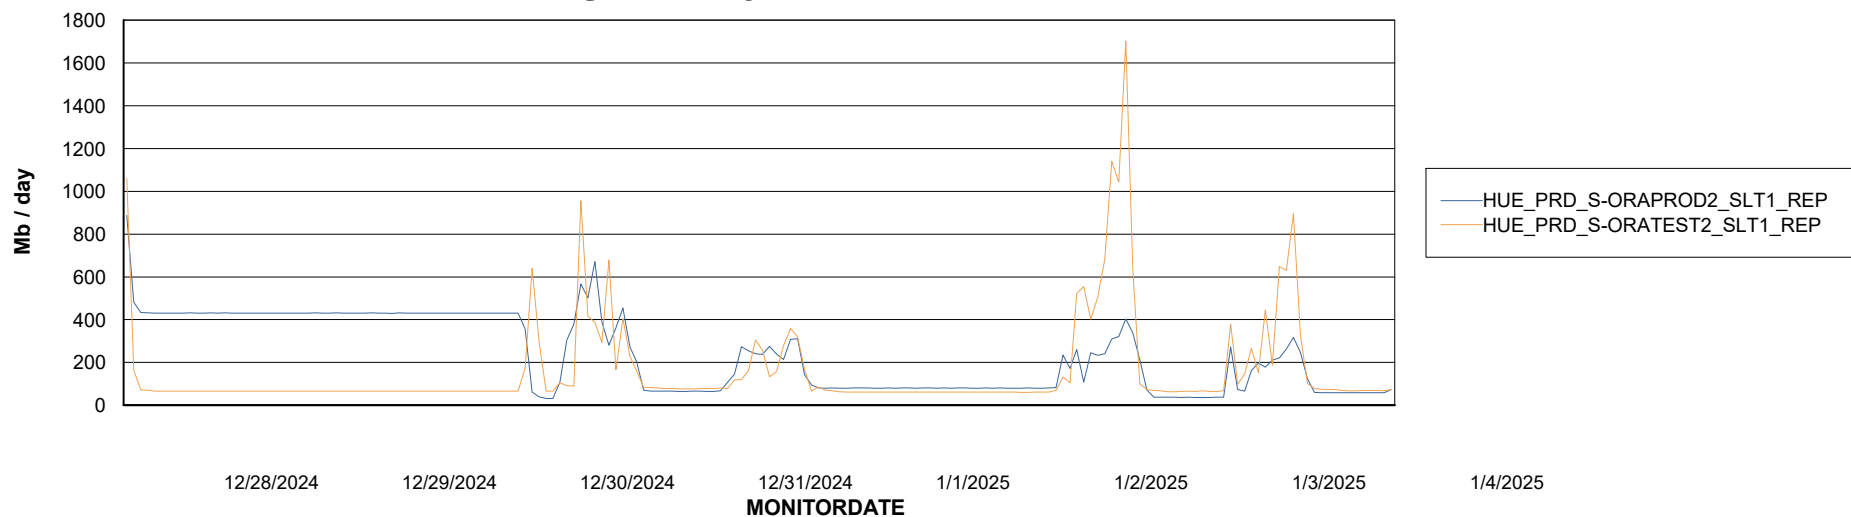

Avg memory used per ABS Server Service

Avg users per day per ABS server

Weekly SLA Customer Report

Customer HUE_Production
Database ID 154

ABSSolute Application ReportServer Services

Avg memory used per ReportServer Service