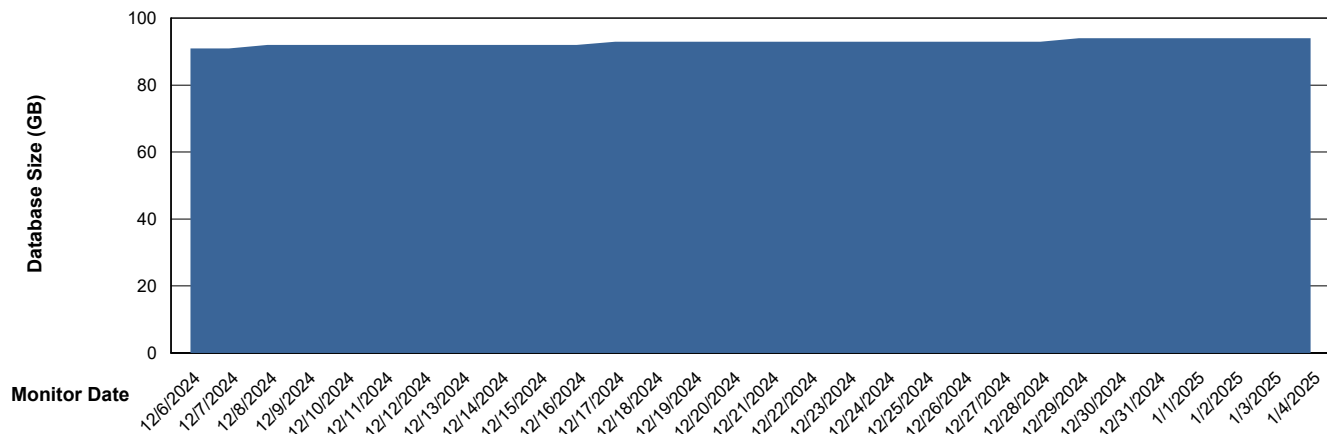

DATABASE SIZE HUE_PRD_S-ORABI2024_ABS1 (Future Live OAS)

Database growth over last month