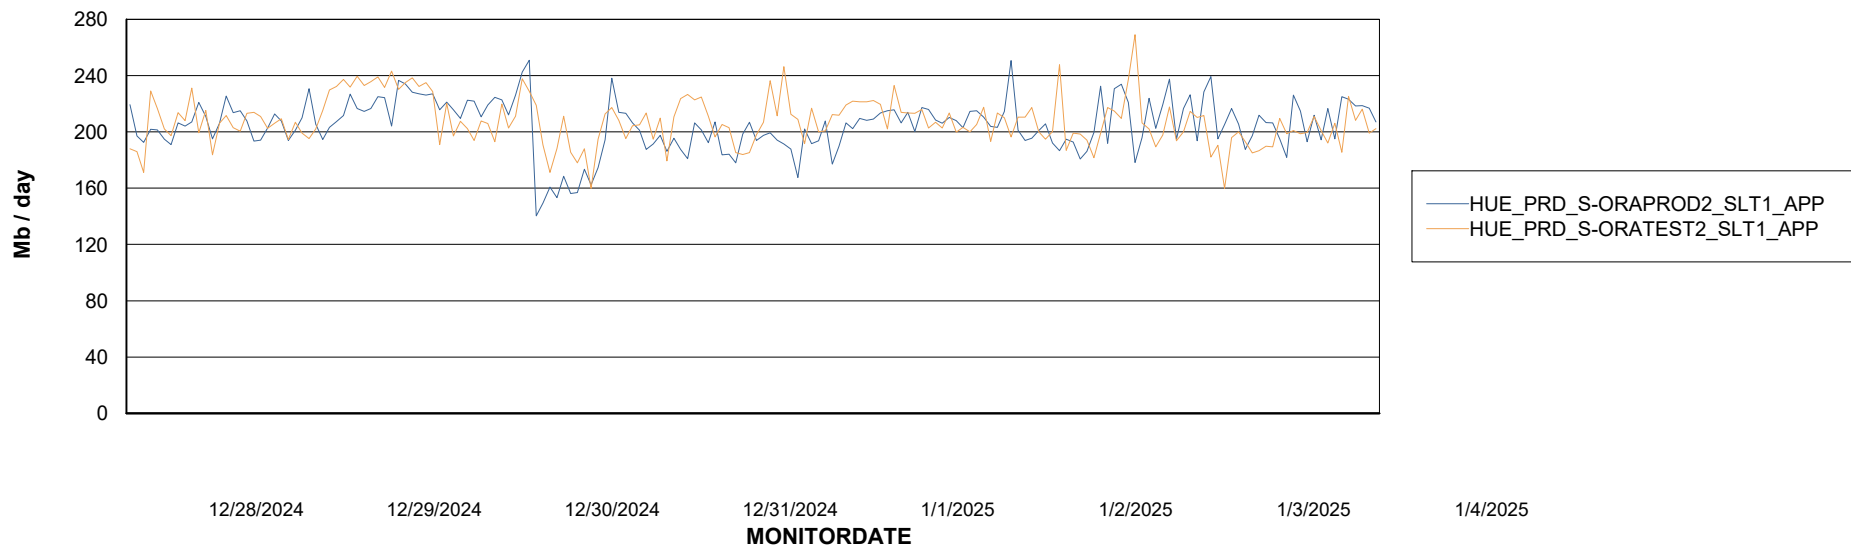

ABSSolute Application Server Services

Avg memory used per ABS Server Service