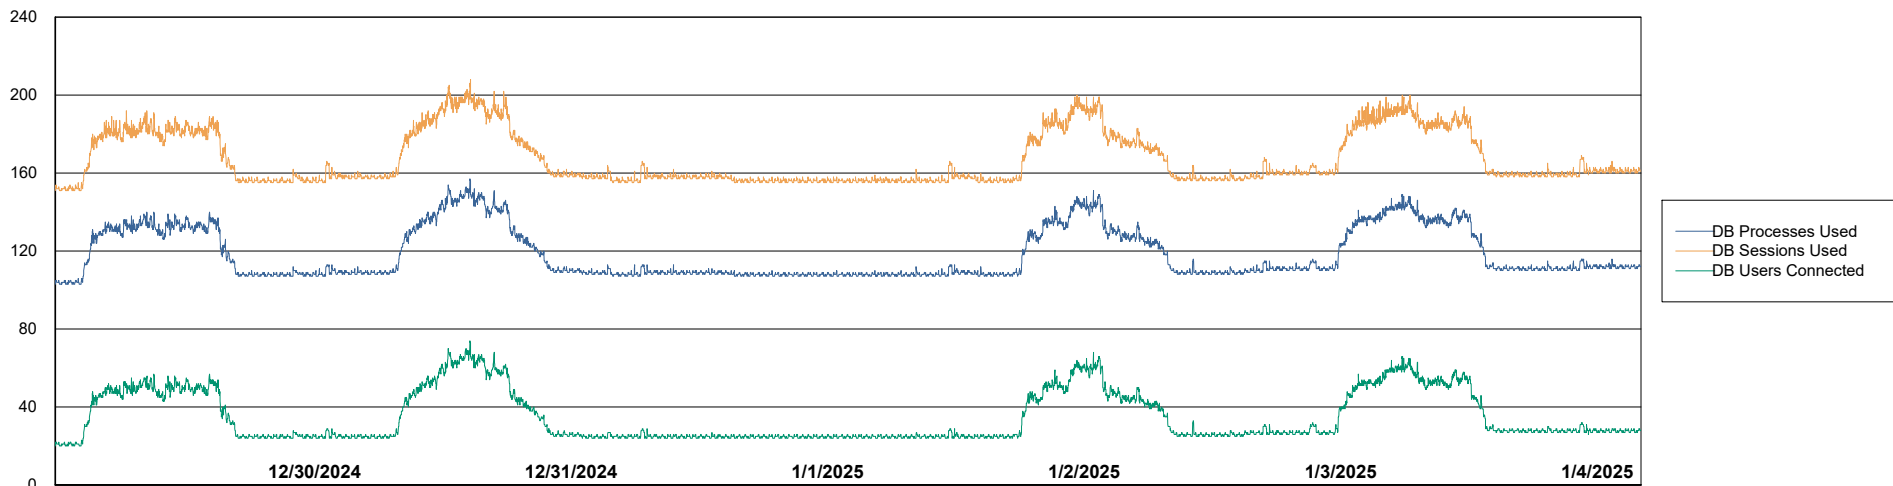

Database Performance HUE_PRD_S-ORAPROD2_ABS1