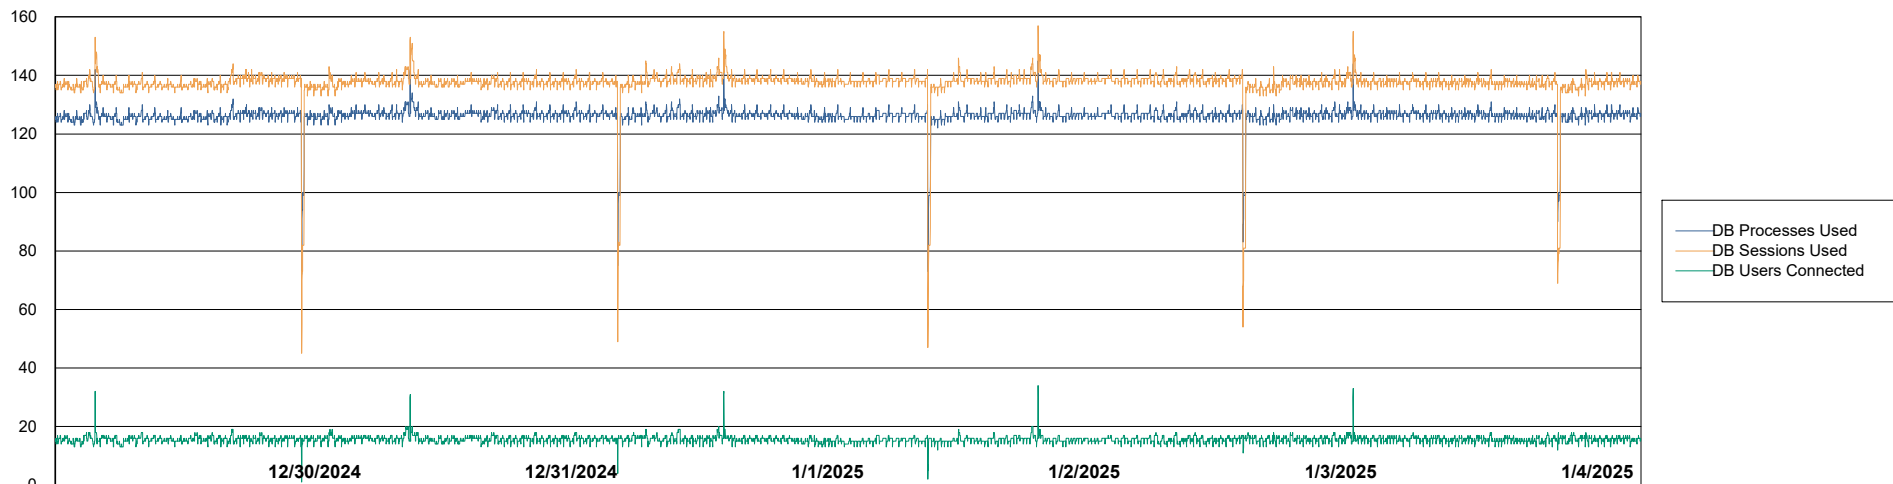

Weekly SLA Customer Report

Customer HUE_Production
Database ID 154

Database Performance HUE_PRD_S-ORABI2_ABS1

Weekly SLA Customer Report

Customer HUE_Production
Database ID 154

Database Performance HUE_PRD_S-ORABI2024_ABS1 (Future Live OAS)