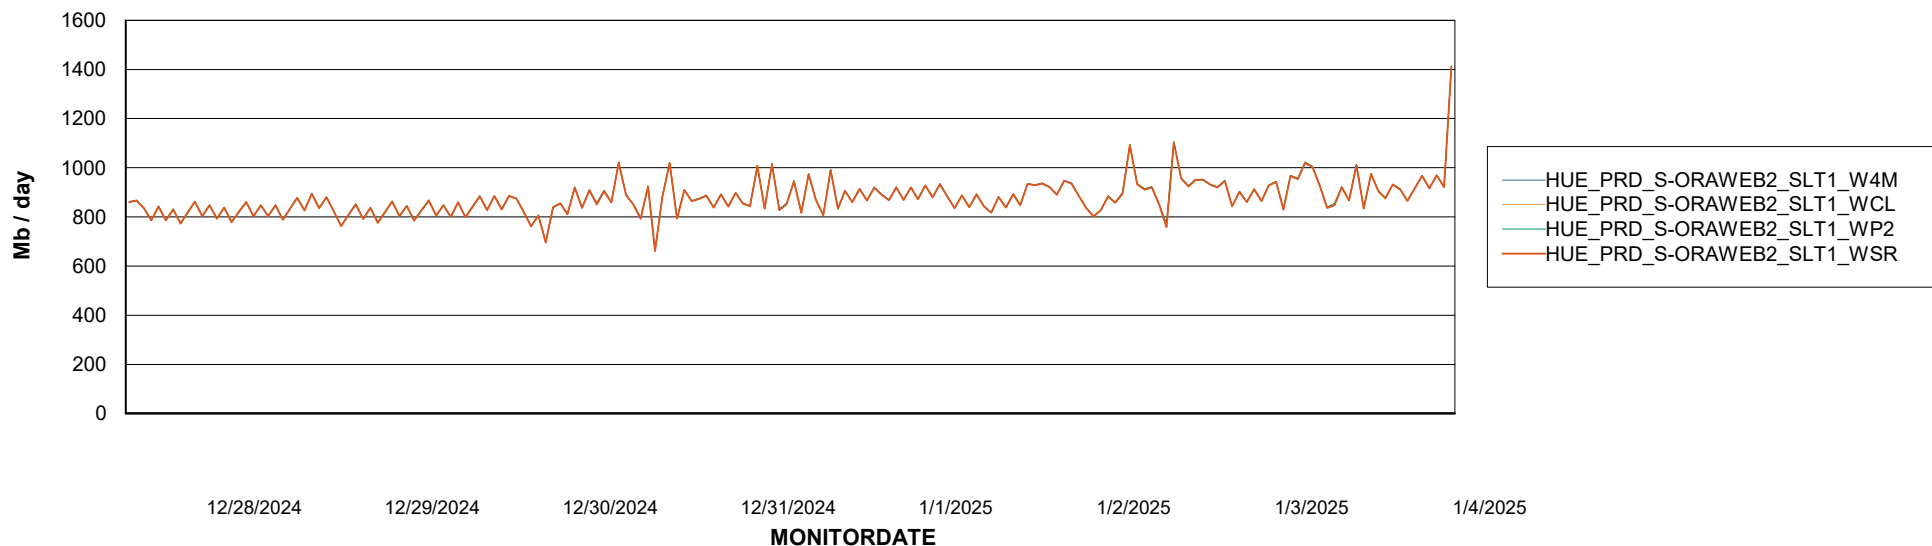

ABSSolute Web Component Services

Avg memory used per ABS Web component