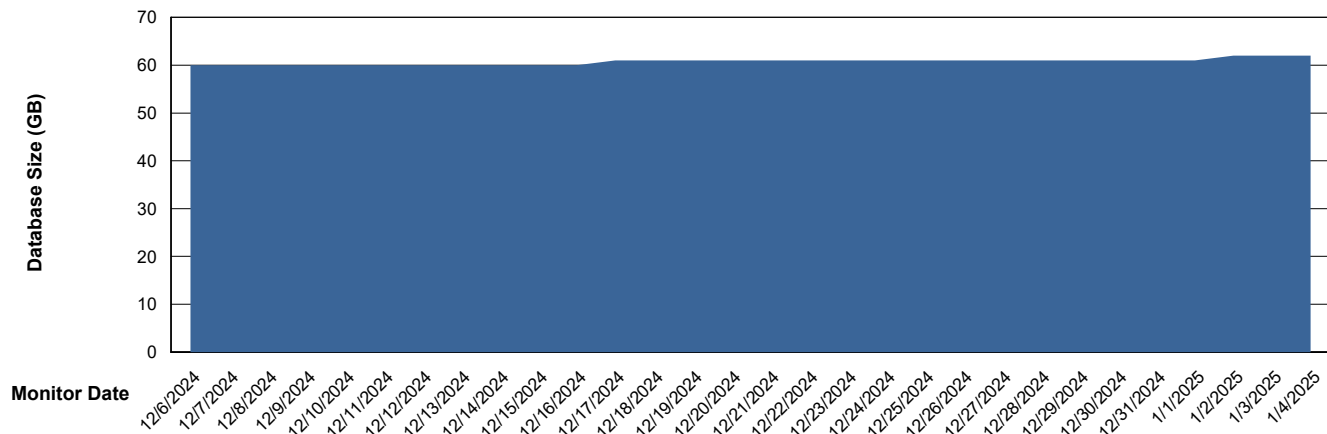

DB Processes Max 1,000

Weekly SLA Customer Report

Customer HUE_Production
Database ID 154

DATABASE SIZE HUE_PRD_S-ORABI2_ABS1

Database growth over last month

DATABASE SIZE HUE_PRD_S-ORABI2024_ABS1 (Future Live OAS)