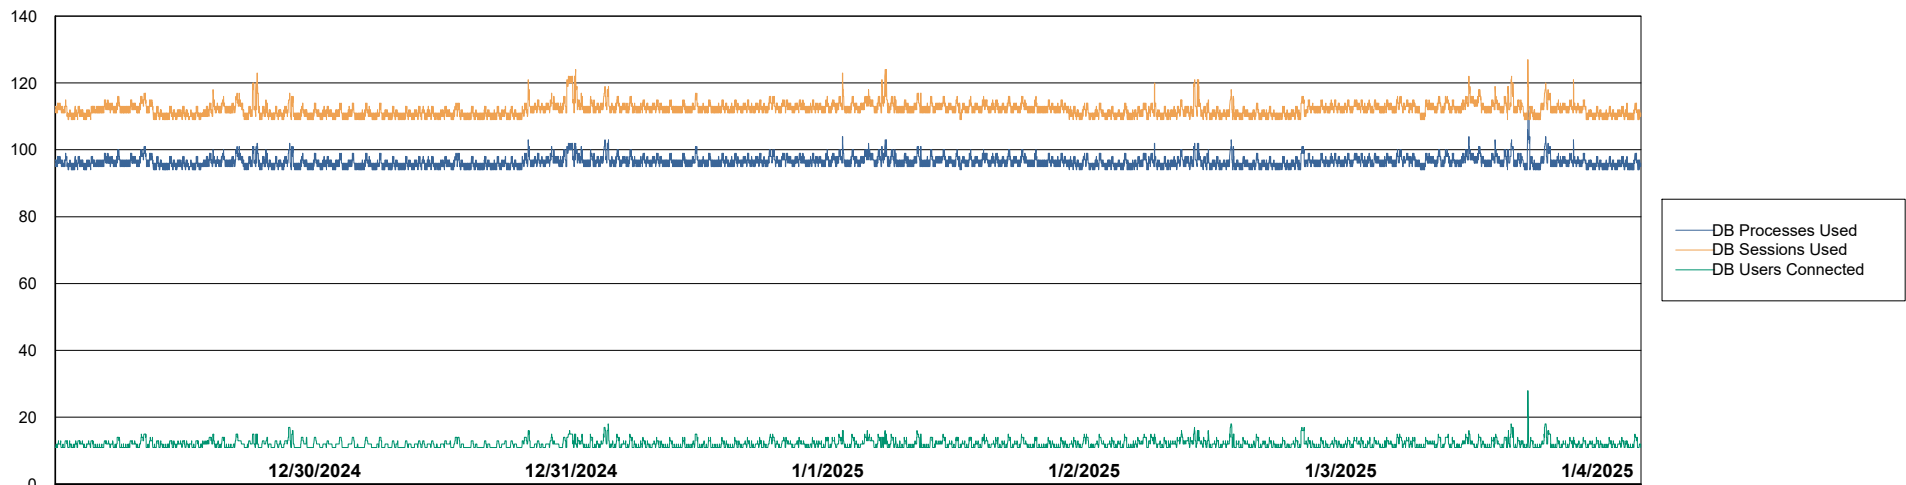

DB Processes Max 1,000

DB Sessions Max 0

Weekly SLA Customer Report

Customer ELJ Production
Database ID 72

Database Performance ELJ_PRD_FRASEQXPRDDB03_ABS1

Weekly SLA Customer Report

Customer ELJ Production
Database ID 72