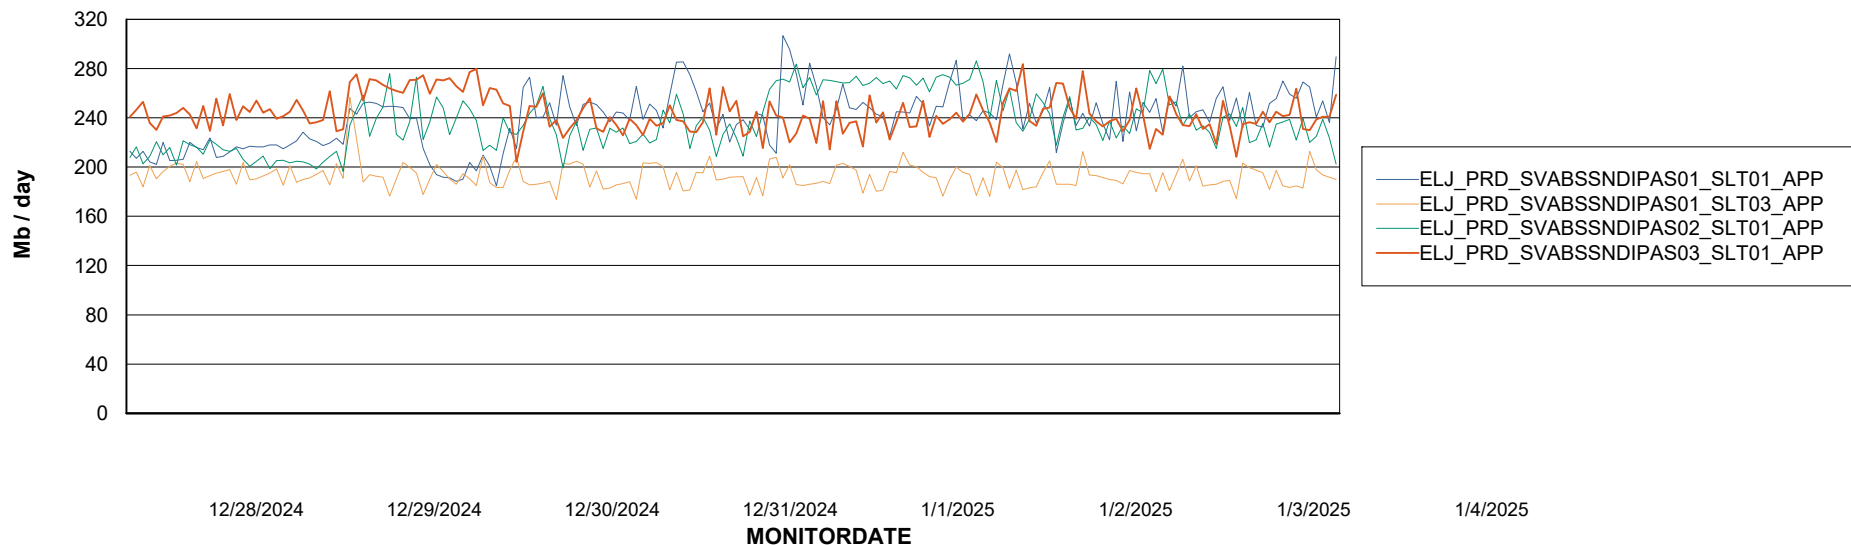

ABSSolute Application Server Services

Avg memory used per ABS Server Service