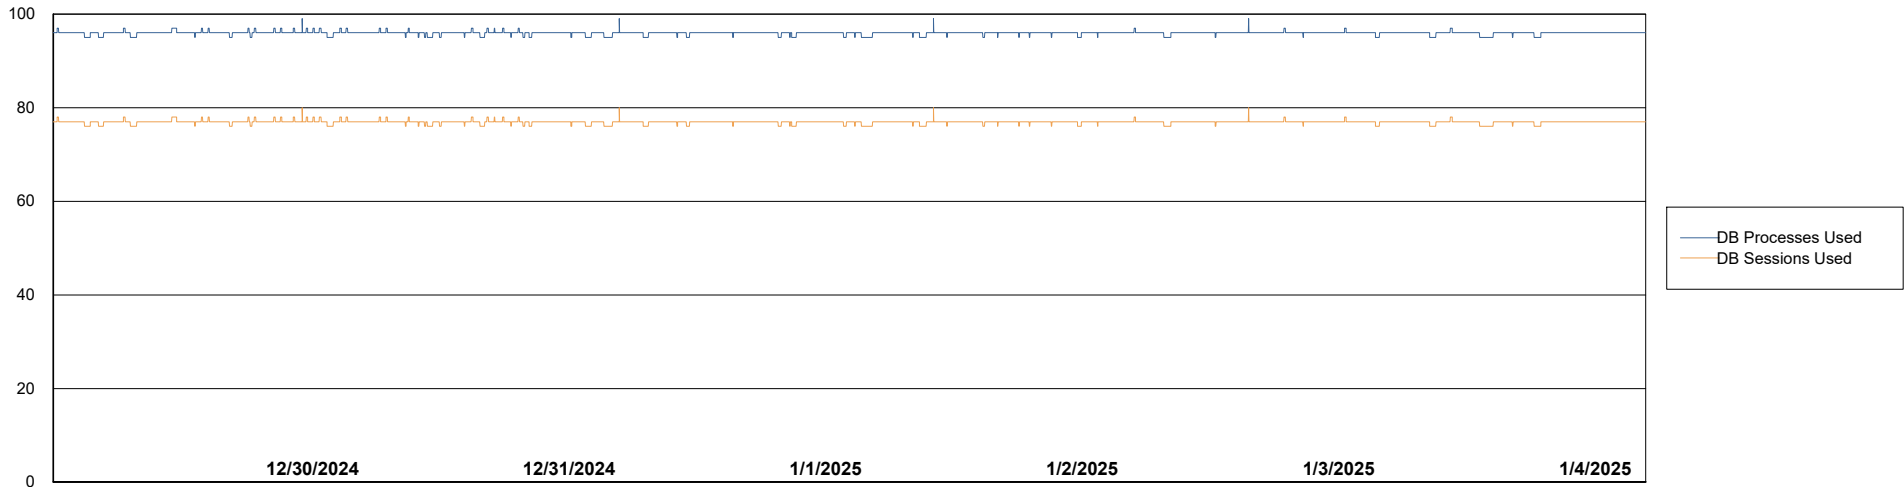

Database Performance ELJ_PRD_FRASEQXPRDDB02_HSBABS1

DB Processes Max 1,000

DB Sessions Max 0