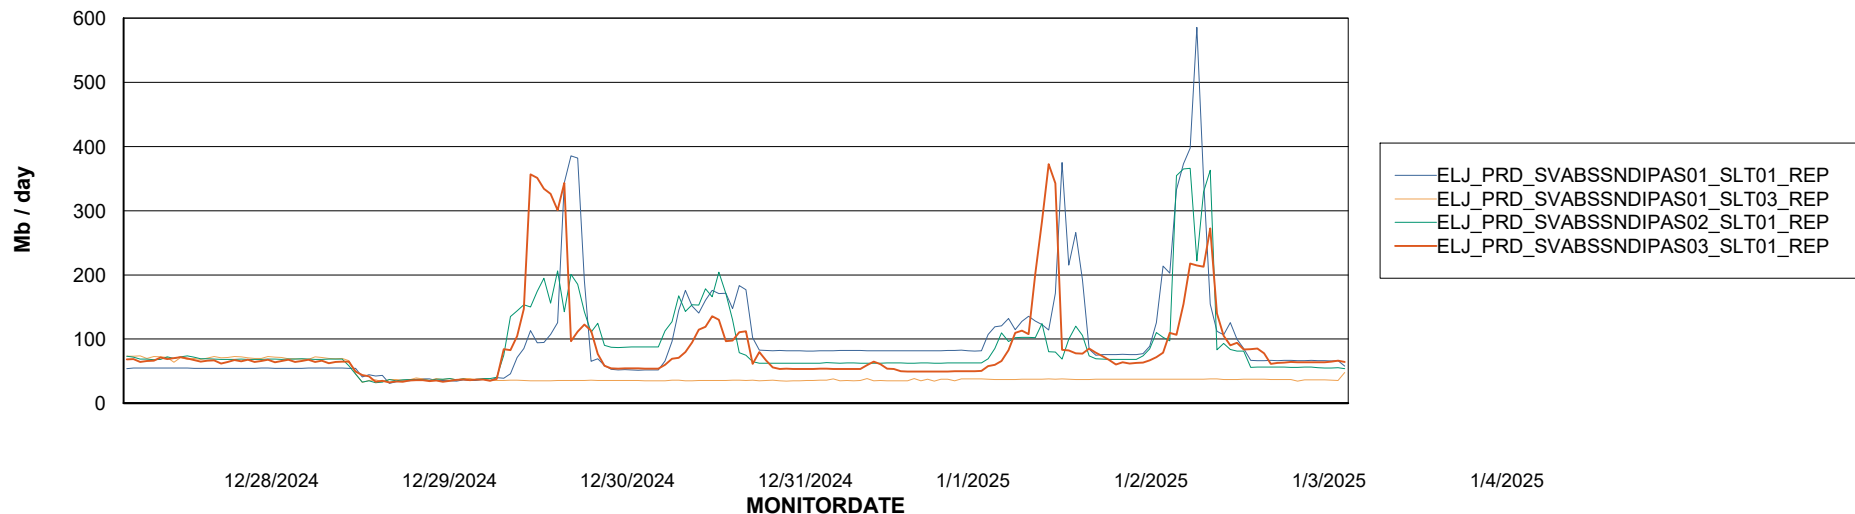

Avg memory used per ABS Server Service

Avg users per day per ABS server

Weekly SLA Customer Report

Customer ELJ Production
Database ID 72

ABSSolute Application ReportServer Services

Avg memory used per ReportServer Service