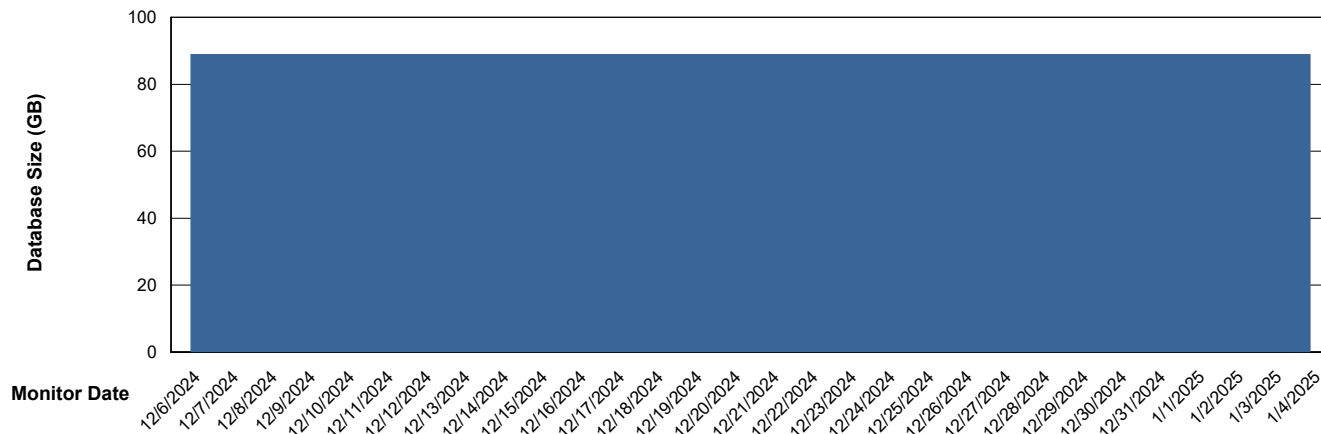

DB Processes Max 1,000

DB Sessions Max 0

Weekly SLA Customer Report

Customer ELJ Production
Database ID 72

Database Performance ELJ_PRD_FRASEQXPRDDB03_ABS1

Weekly SLA Customer Report

Customer ELJ Production
Database ID 72

DATABASE SIZE ELJ_PRD_FRASEQXPRDDB01_ABS1

Database growth over last month

DATABASE SIZE ELJ_PRD_FRASEQXPRDDB03_ABS1

Database growth over last month

Weekly SLA Customer Report

Customer ELJ Production
 Database ID 72