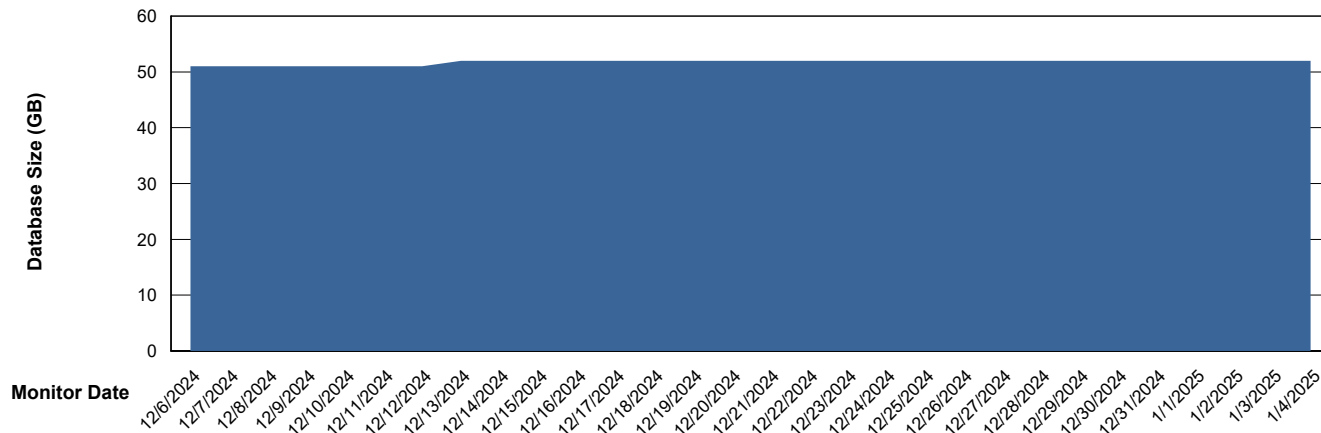

DB Processes Max 1,000

DB Sessions Max 0

Weekly SLA Customer Report

Customer ELJ Production
Database ID 72

Database Performance ELJ_PRD_FRASEQXPRDDB03_ABS1

Weekly SLA Customer Report

Customer ELJ Production
Database ID 72

DATABASE SIZE ELJ_PRD_FRASEQXPRDDB01_ABS1

Database growth over last month

DATABASE SIZE ELJ_PRD_FRASEQXPRDDB03_ABS1

Database growth over last month

Weekly SLA Customer Report

Customer ELJ Production
 Database ID 72