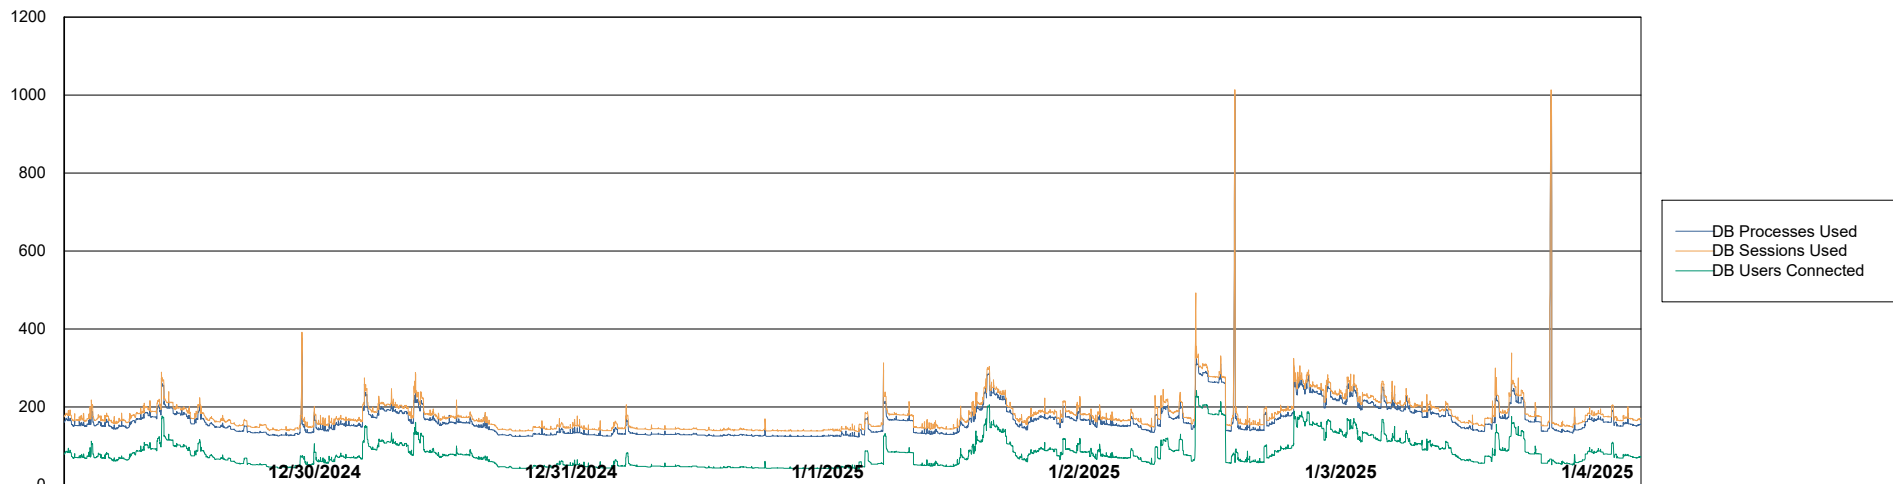

Weekly SLA Customer Report

Customer ELI_Production
Database ID 62

Database Performance ELI_PRD_FRASEQXPRDDB04-BI_ABS1

Weekly SLA Customer Report

Customer ELI_Production
Database ID 62

Database Performance ELI_PRD_FRASINTPRDDB01_ABS1