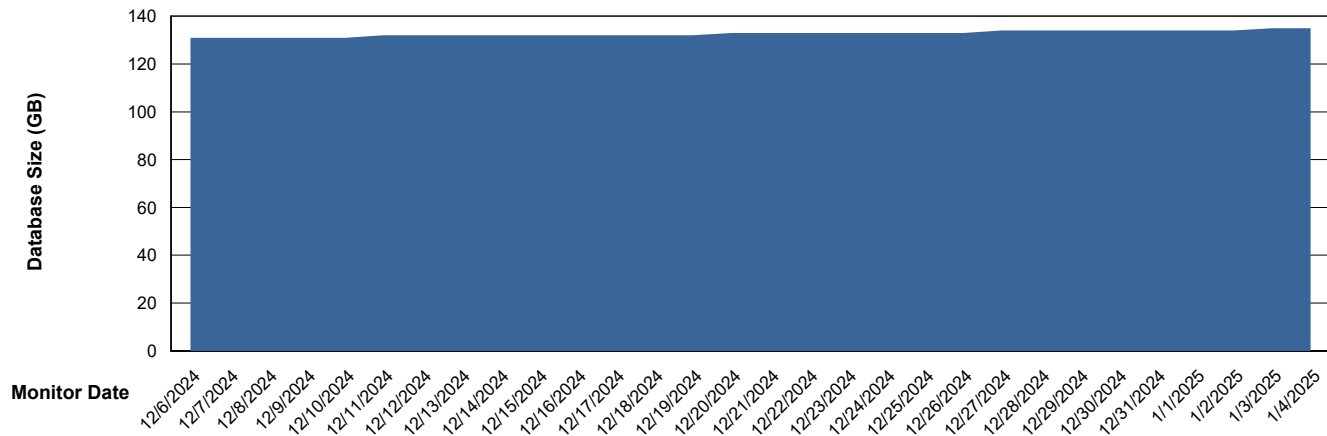

DATABASE SIZE ELI_PRD_FRASINTPRDDB01_ABS1

Database growth over last month