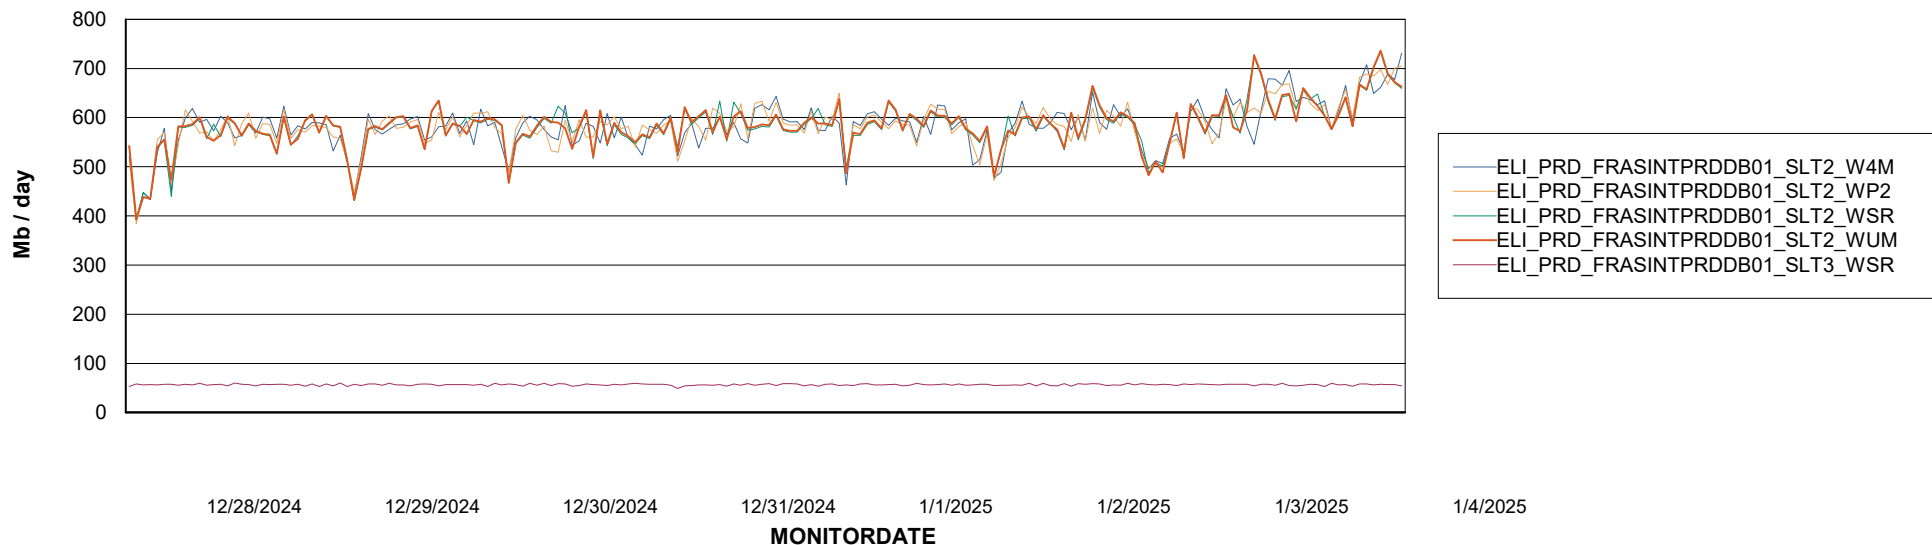

ABSSolute Application ReportServer Services

Avg memory used per ReportServer Service

Weekly SLA Customer Report

Customer ELI_Production
Database ID 62

ABSolute Web Component Services

Avg memory used per ABS Web component