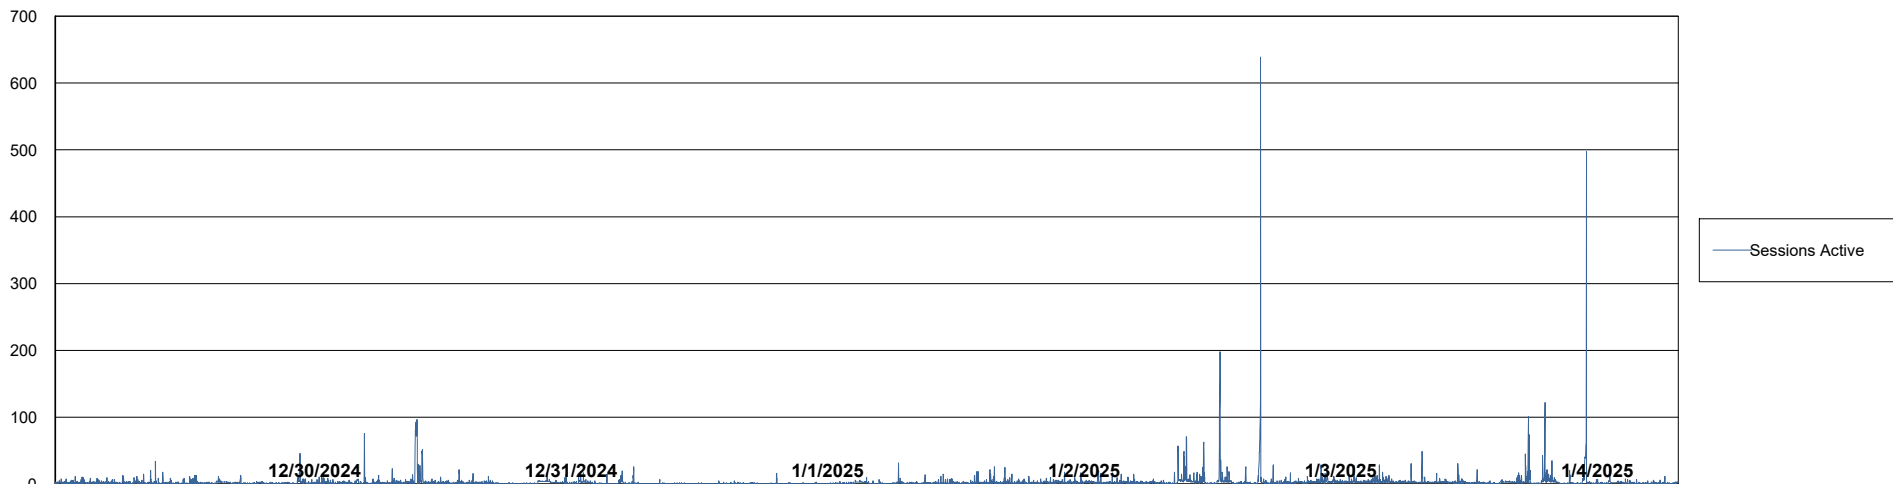

Weekly SLA Customer Report

Customer ELI_Production
Database ID 62

Database Performance ELI_PRD_FRASEQXPRDDB04-BI_ABS1

Weekly SLA Customer Report

Customer ELI_Production
Database ID 62

Database Performance ELI_PRD_FRASINTPRDDB01_ABS1