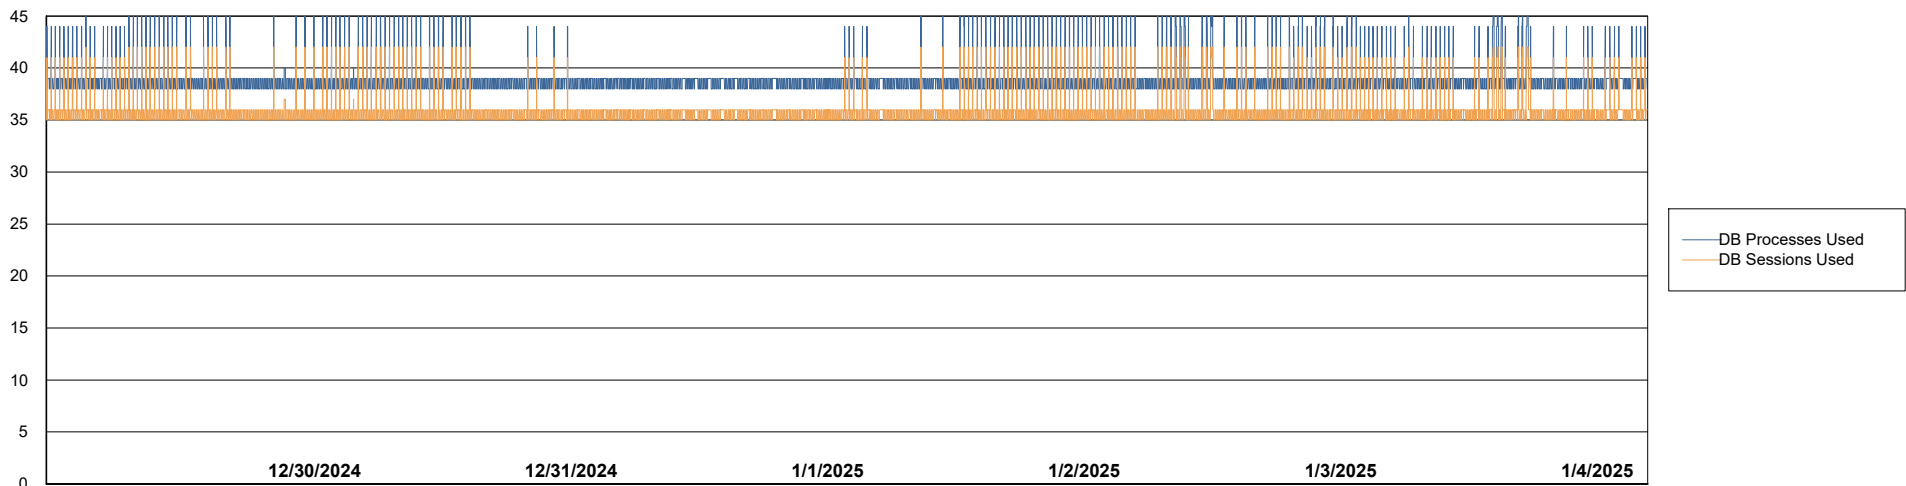

Database Performance ELI_PRD_FRASINTQUADB01_HSBABS1

DB Processes Max 1,000