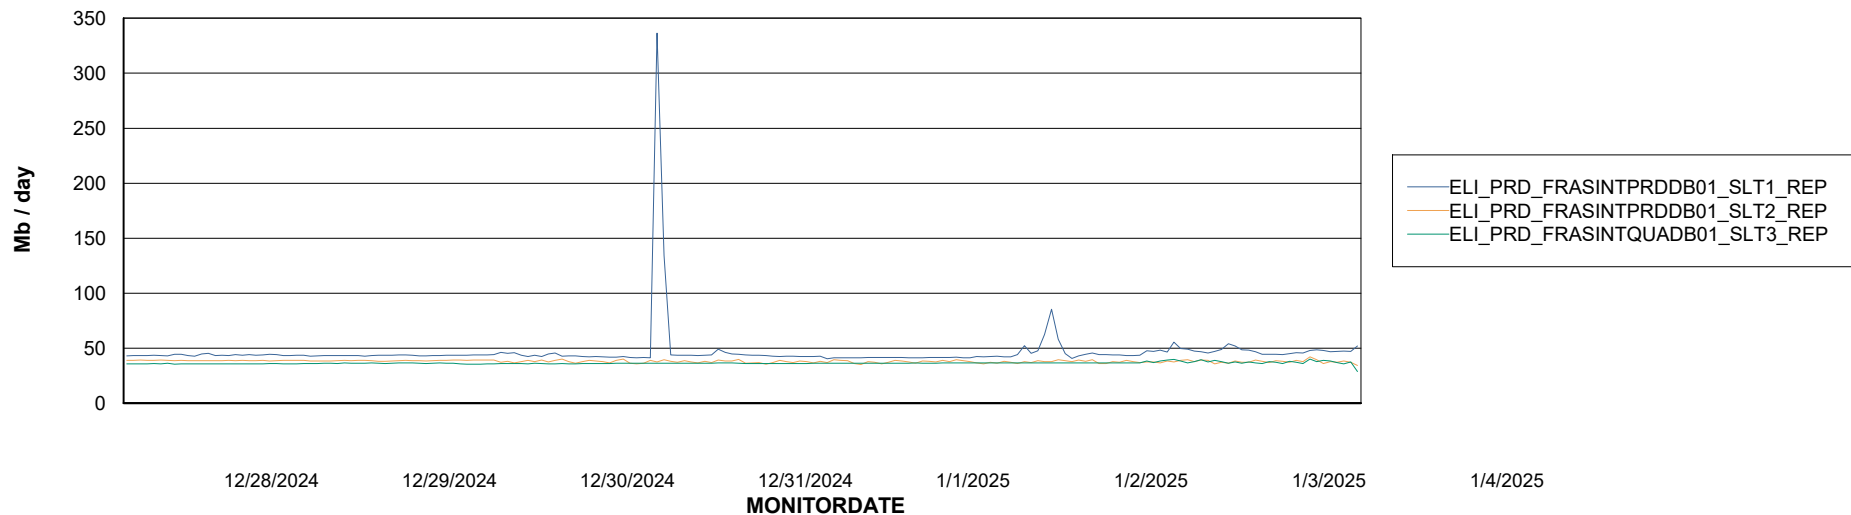

ABSSolute Application ReportServer Services

Avg memory used per ReportServer Service