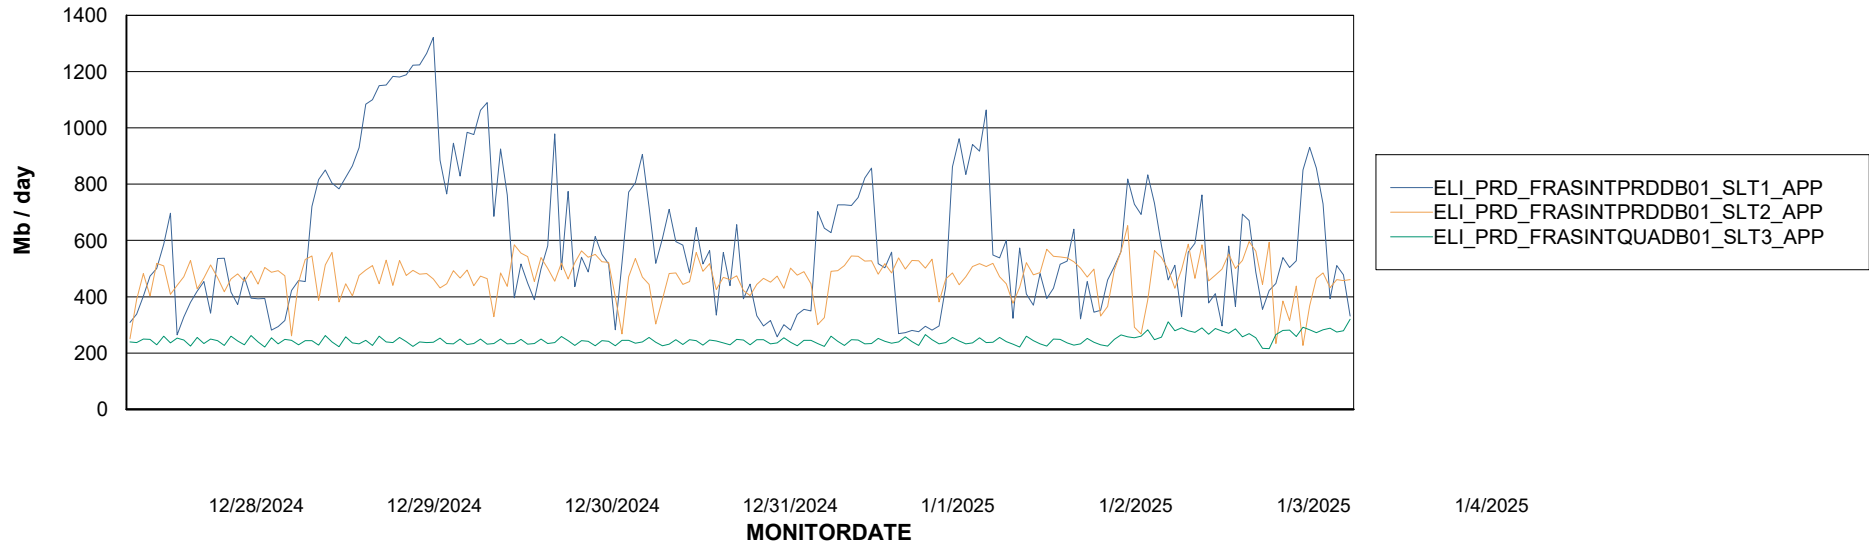

ABSSolute Application Server Services

Avg memory used per ABS Server Service