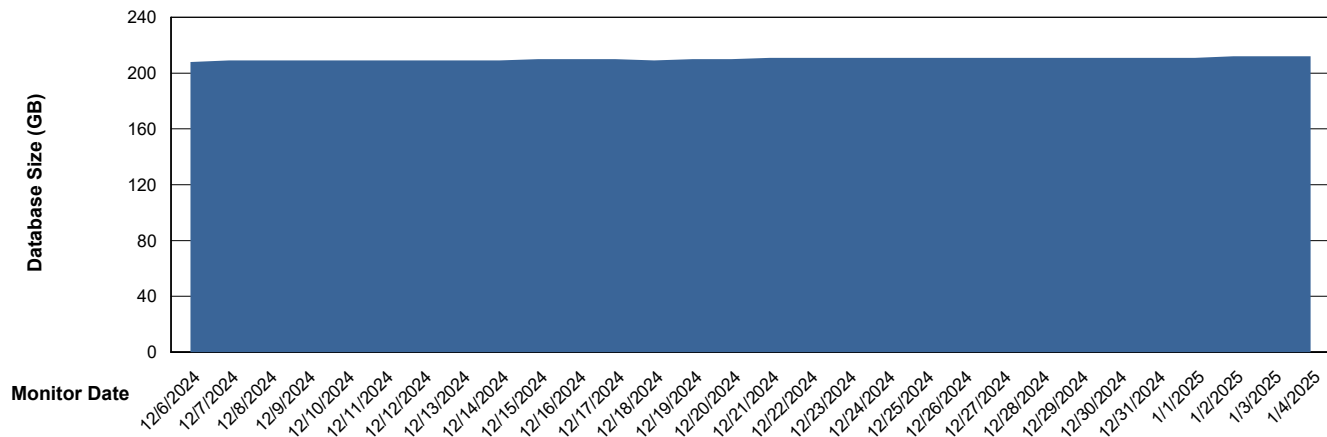

DATABASE SIZE ELI_PRD_FRASEQXPRDDB04-BI_ABS1

Database growth over last month