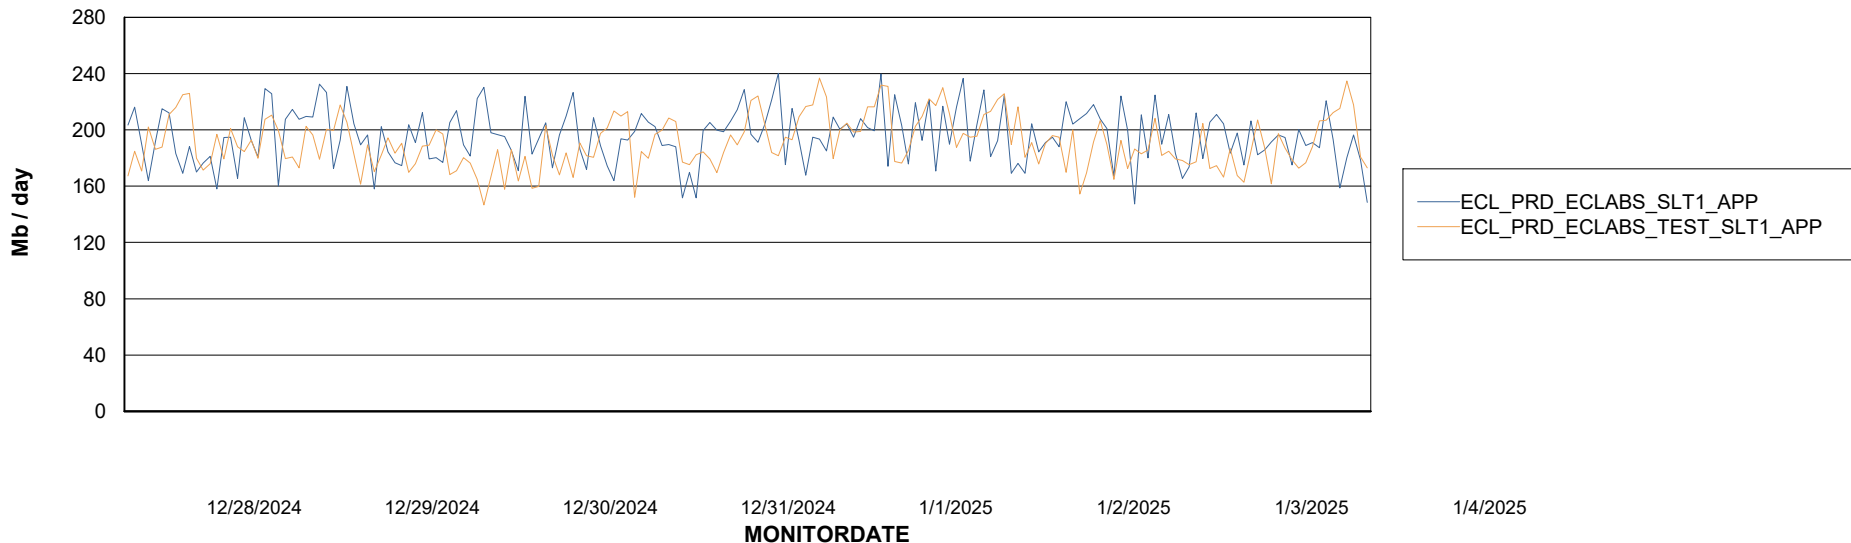

ABSSolute Application Server Services

Avg memory used per ABS Server Service