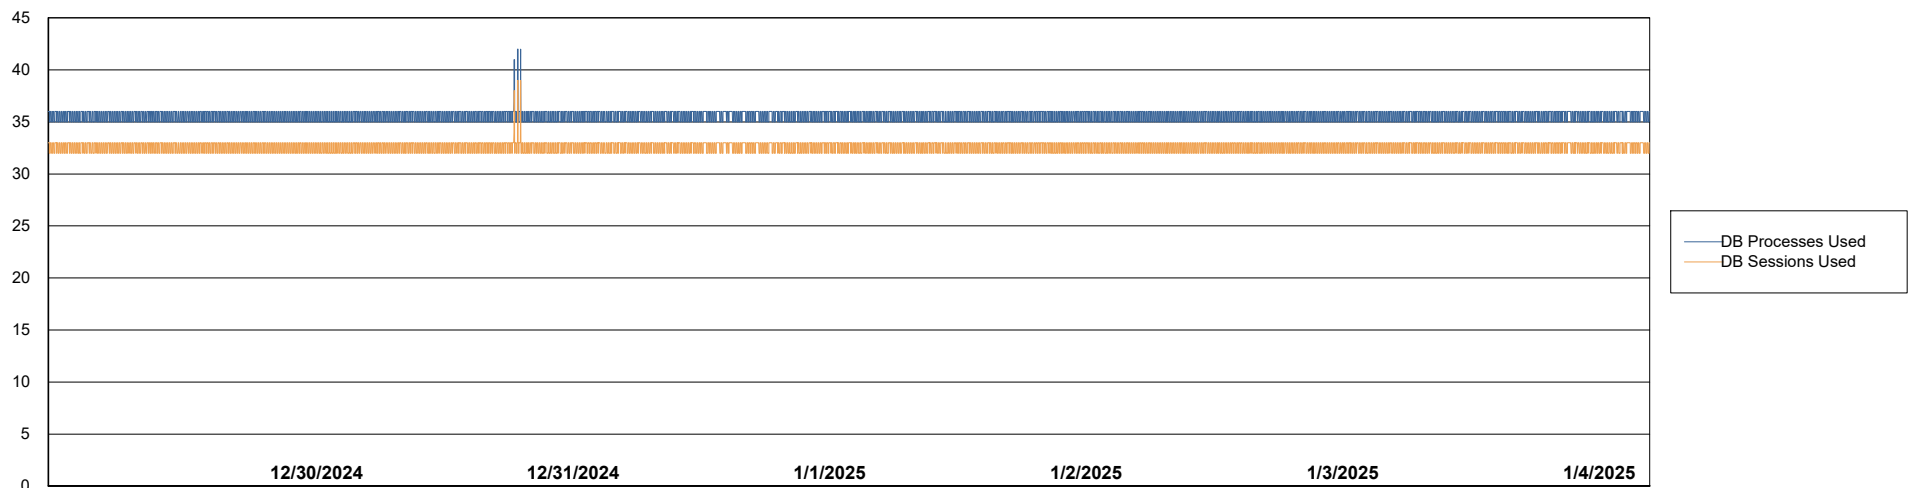

Weekly SLA Customer Report

Customer ECL_Production
Database ID 156

Database Performance ECL_PRD_ECLABS_ABS1

Weekly SLA Customer Report

Customer ECL_Production
Database ID 156

Database Performance ECL_PRD_ECLABS-TEST_HSBABS1

DB Processes Max 1,000

Weekly SLA Customer Report

Customer ECL_Production
 Database ID 156

DATABASE SIZE ECL_PRD_ECLABS_ABS1

Database growth over last month

Database Tablespace ECL_PRD_ECLABS_ABS1

Date	Tablespace Name	Filesize (Gb)	Usedsize (Gb)	Percentage free
1/4/2025	ABSDATA	81	65	19
	INDX	10	8	25
1/3/2025	ABSDATA	81	65	19
	INDX	10	8	25
1/2/2025	ABSDATA	81	65	19
	INDX	10	8	25
1/1/2025	ABSDATA	81	65	19
	INDX	10	8	25
12/31/2024	ABSDATA	81	65	19
	INDX	10	8	25
12/30/2024	ABSDATA	81	65	19
	INDX	10	8	25
12/29/2024	ABSDATA	81	65	19
	INDX	10	8	25