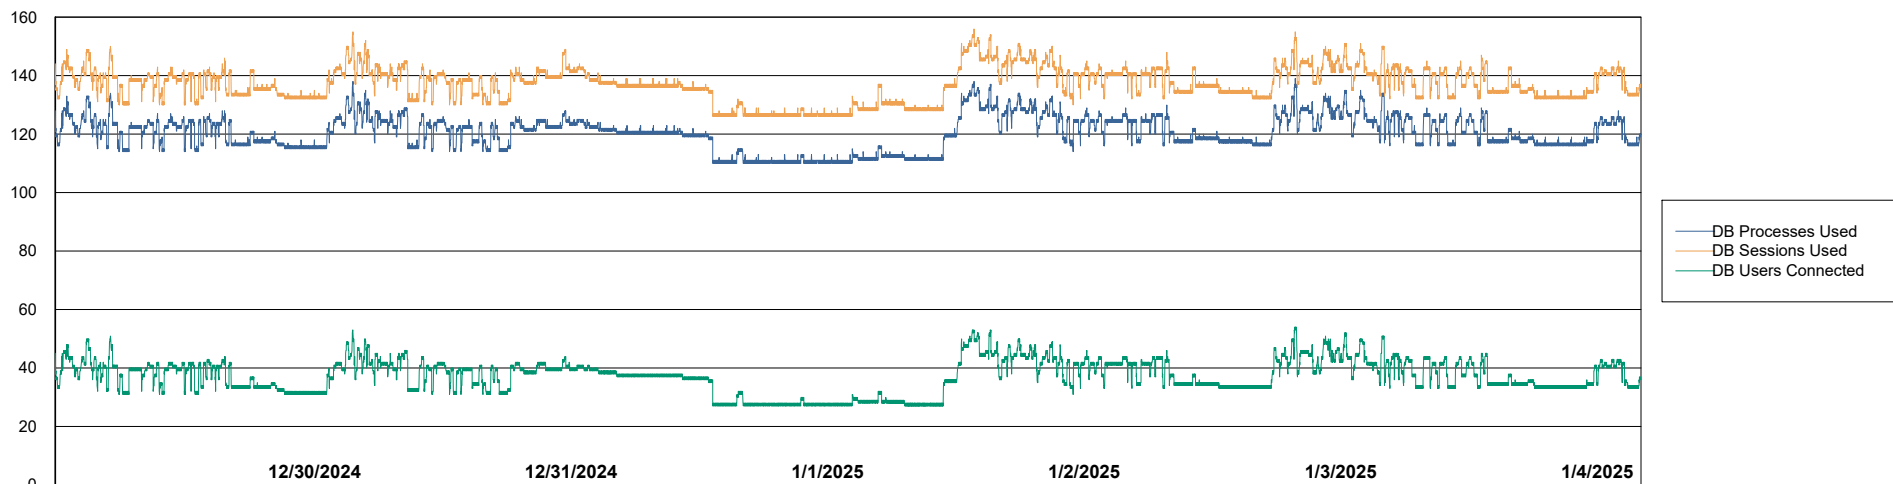

Weekly SLA Customer Report

Customer ECL_Production
Database ID 156

Harddisk Usage ECL_PRD_ECLABS-WEB

	Free disk space on C: (%)	Total disk space on C: (Gb)	Used disk space on C: (Gb)
1/4/2025	36	99	63
1/3/2025	36	99	63
1/2/2025	36	99	63
1/1/2025	36	99	63
12/31/2024	37	99	63
12/30/2024	37	99	63
12/29/2024	37	99	63

Weekly SLA Customer Report

Customer ECL_Production
Database ID 156

Database Performance ECL_PRD_ECLABS_ABS1

Weekly SLA Customer Report

Customer ECL_Production
Database ID 156

Database Performance ECL_PRD_ECLABS-TEST_HSBABS1