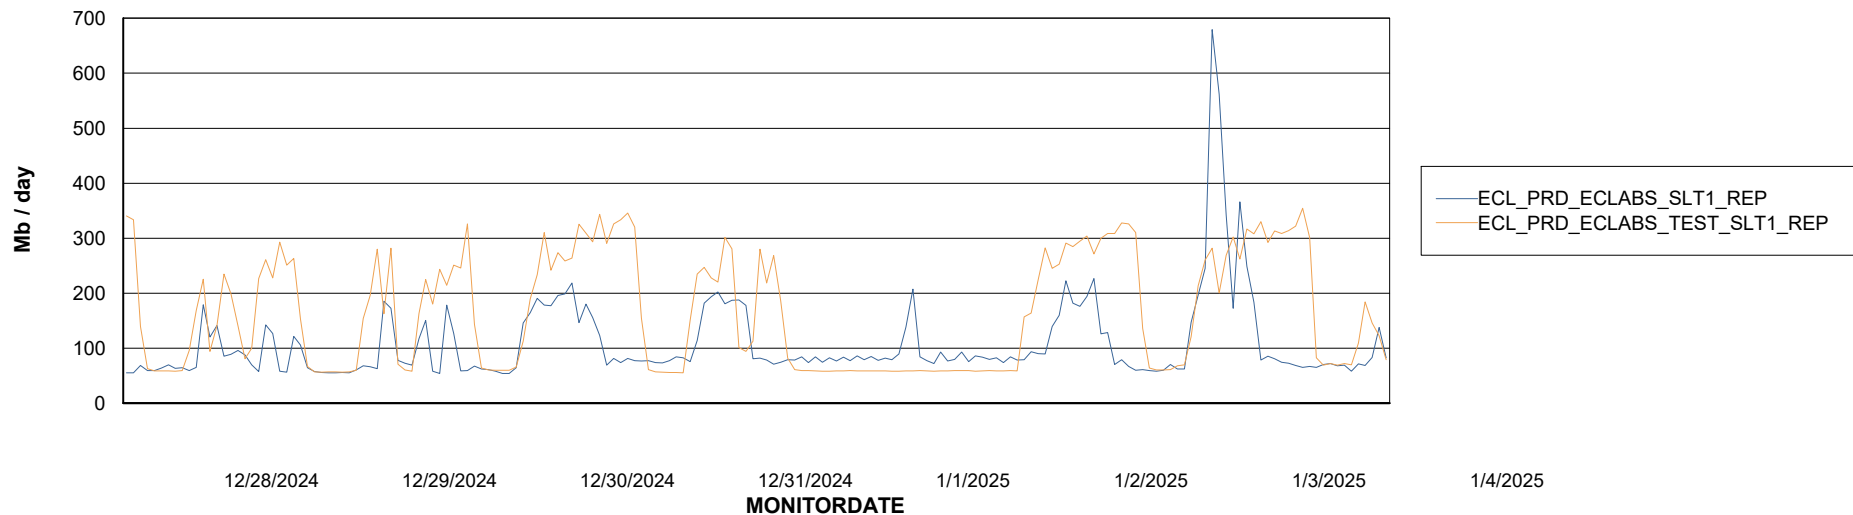

Avg memory used per ABS Server Service

Avg users per day per ABS server

Weekly SLA Customer Report

Customer ECL_Production
Database ID 156

ABSSolute Application ReportServer Services

Avg memory used per ReportServer Service