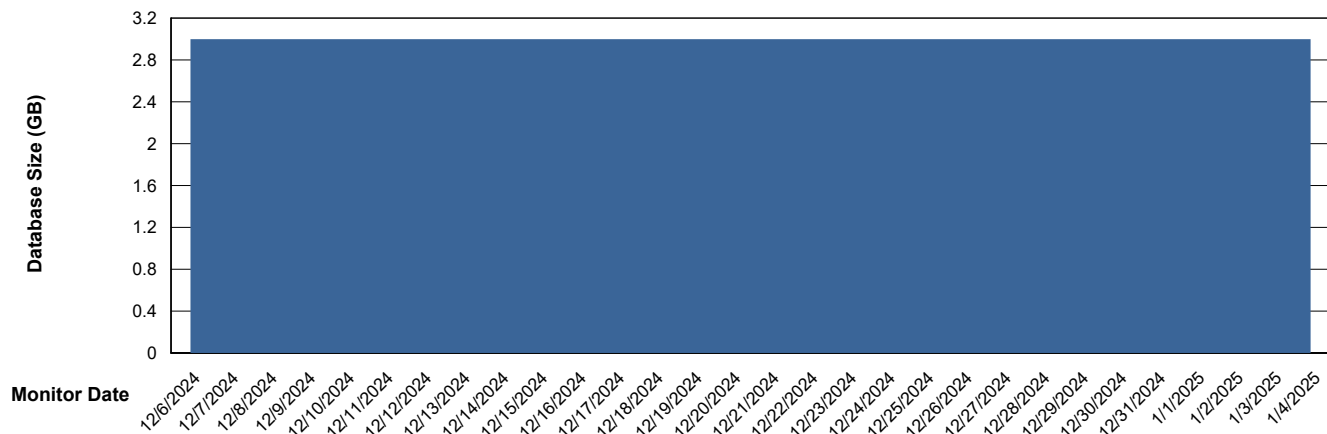

DATABASE SIZE DFD_PRD_S-S-ORACLE01-F_ABS1

Database growth over last month