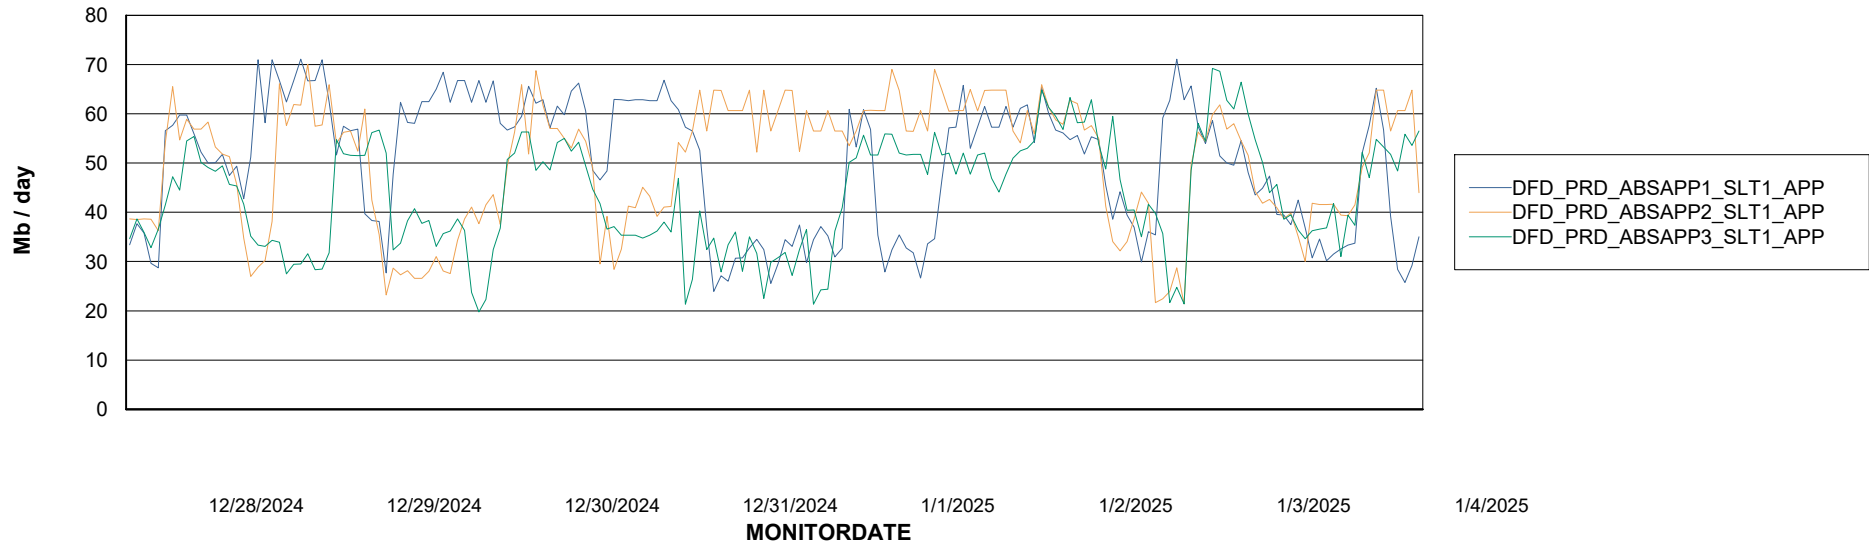

ABSSolute Application Server Services

Avg memory used per ABS Server Service