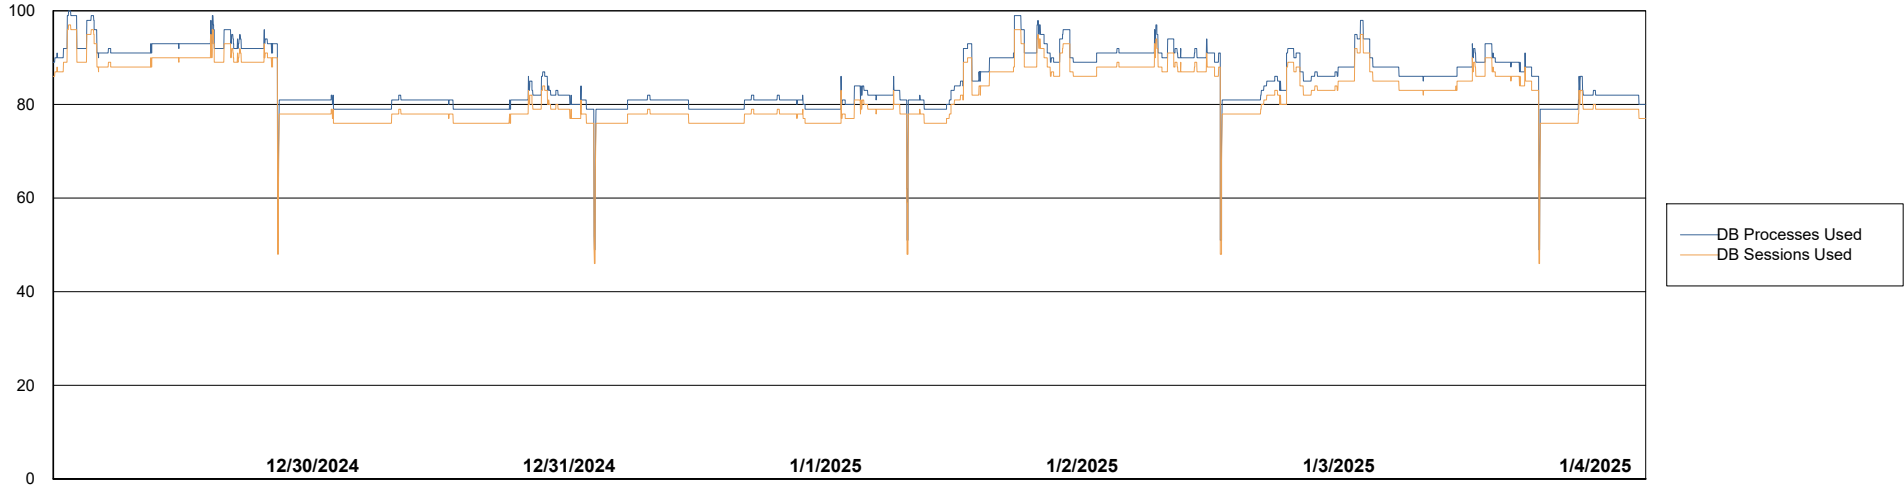

Database Performance DFD_PRD_S-S-ORACLE01-F_ABS1

DB Processes Max 4
DB Sessions Max 600