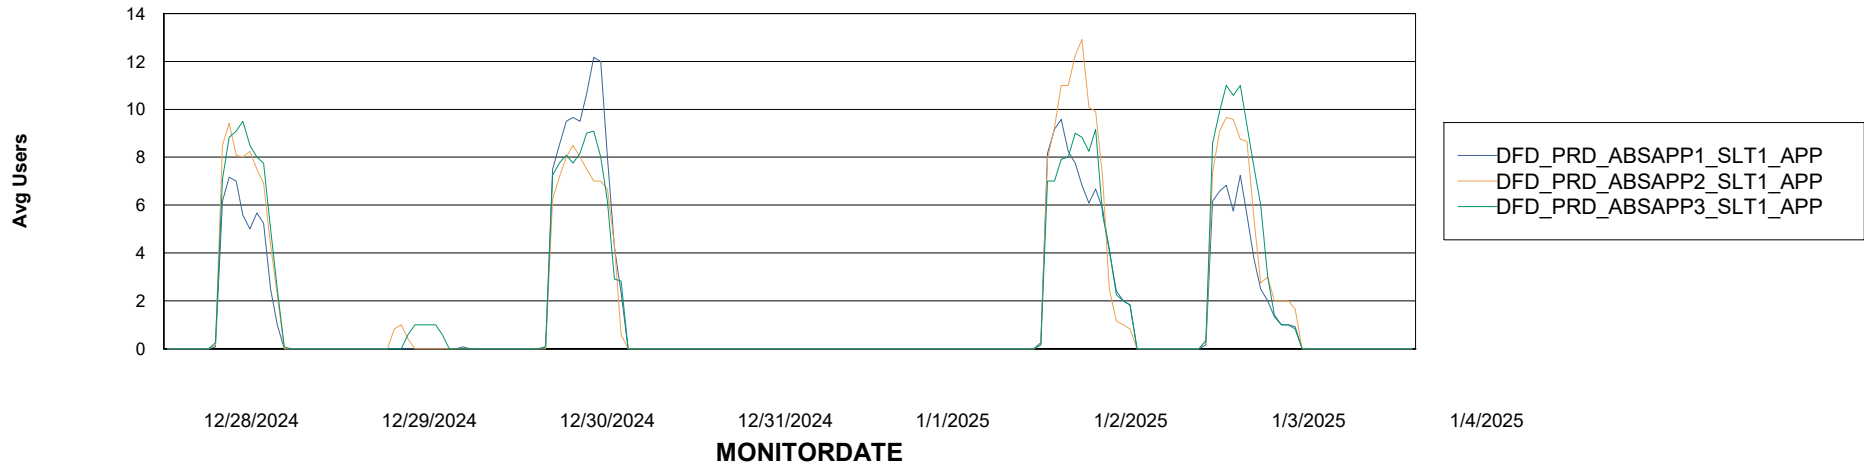

Avg users per day per ABS server