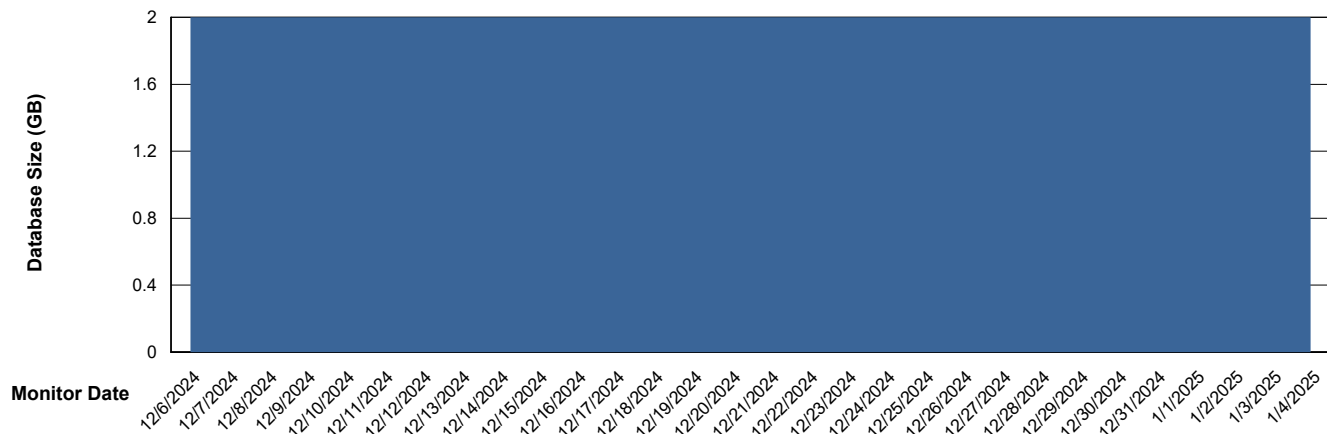

DATABASE SIZE DFD_PRD_S-S-ABSBI-V_ABS1

Database growth over last month