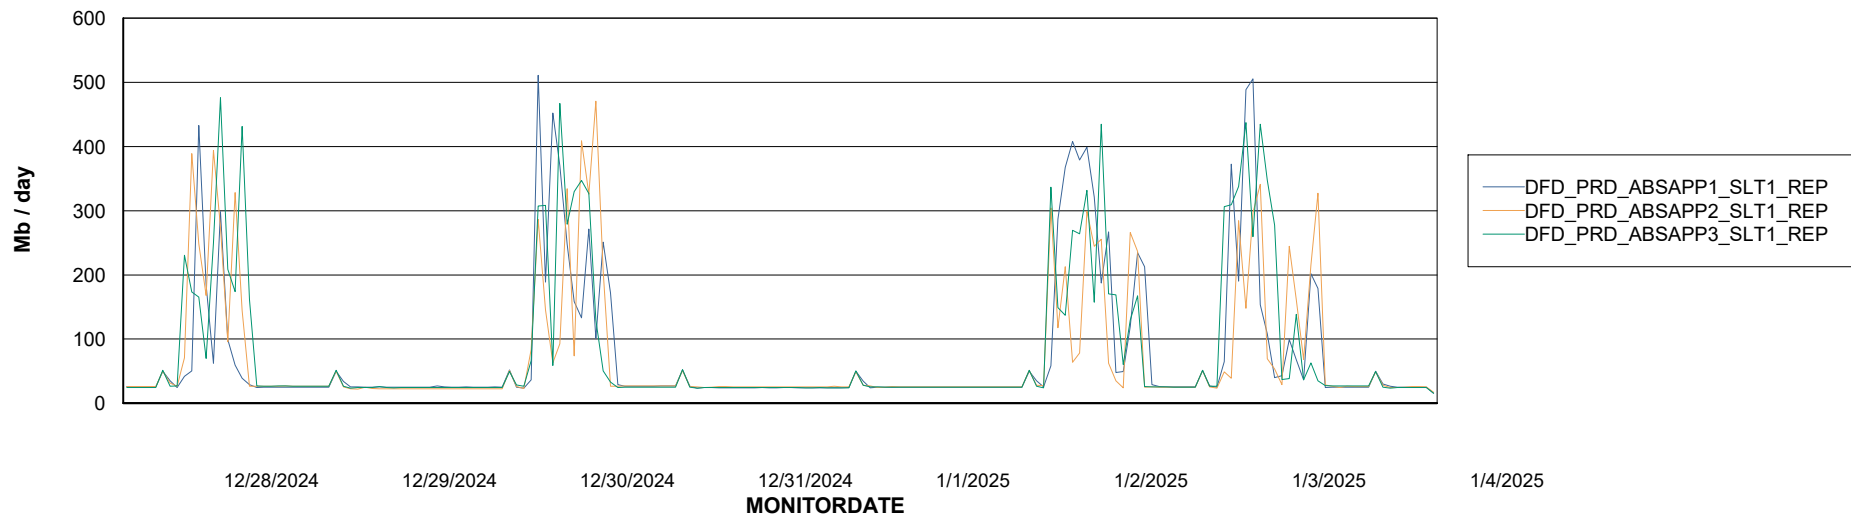

ABSSolute Application ReportServer Services

Avg memory used per ReportServer Service