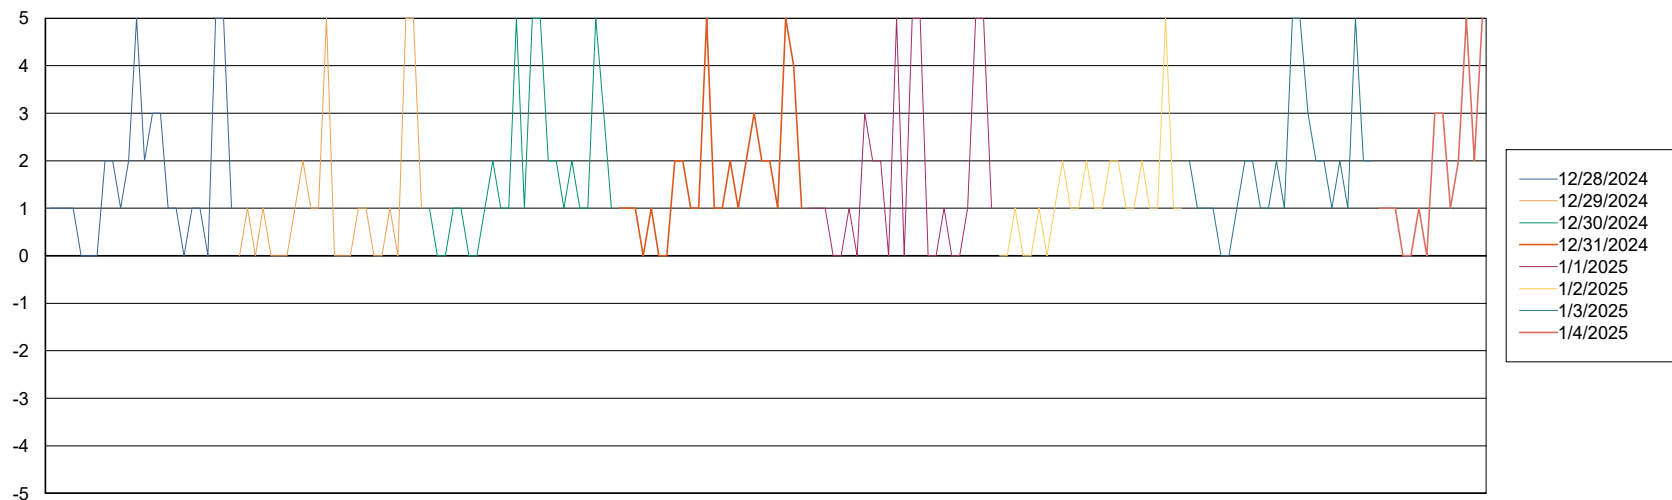

Standby Database Health CUS_Production (24/7)

Recovery lag for last 7 days