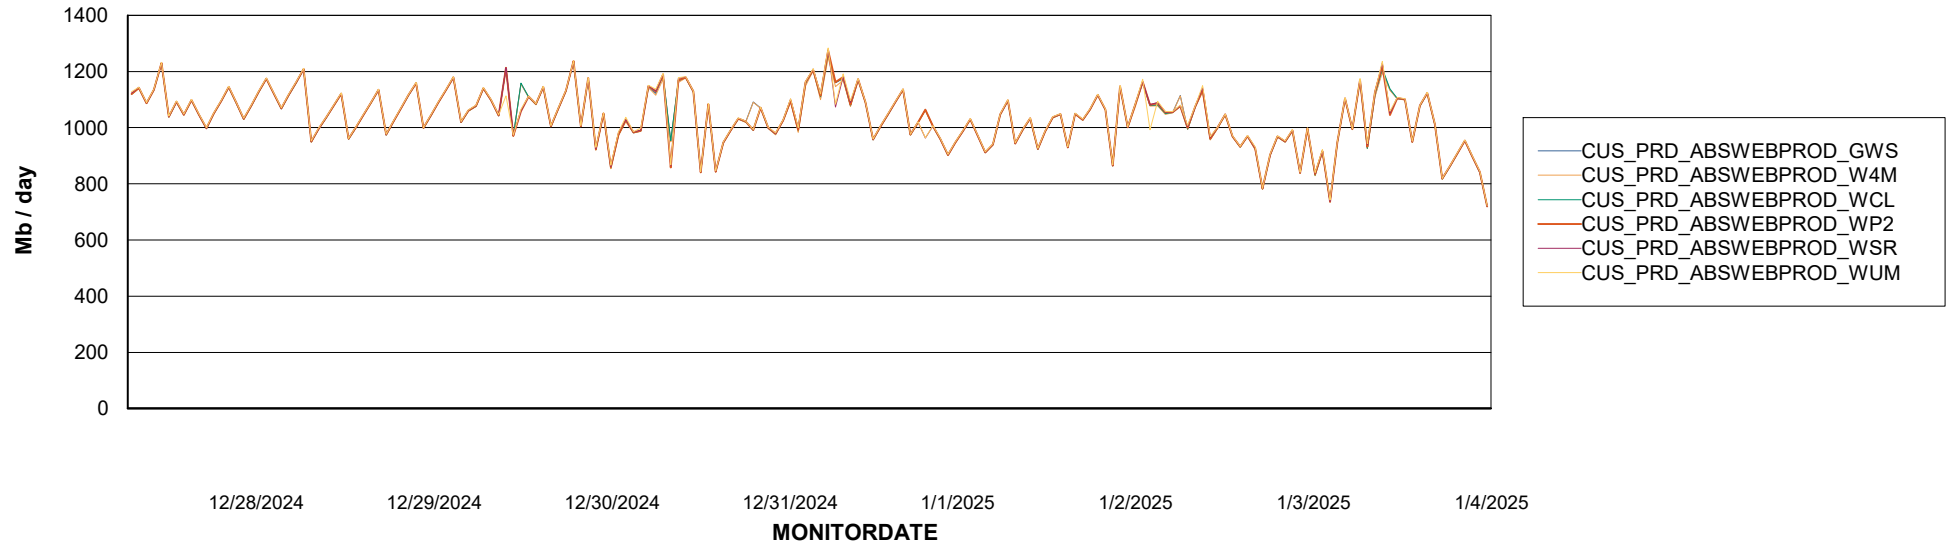

ABSSolute Web Component Services

Avg memory used per ABS Web component