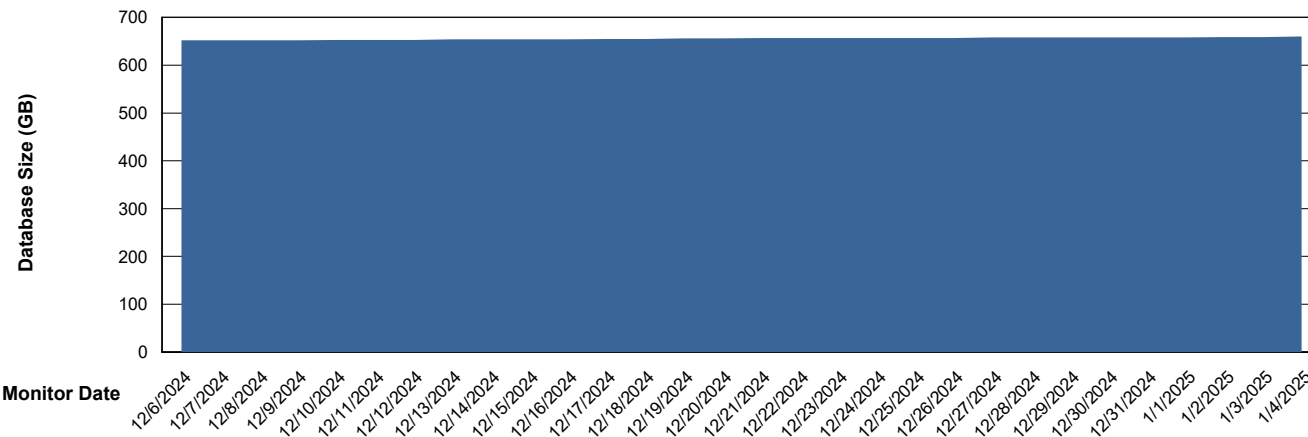

Database growth over last month

Database Tablespace CUS_PRD_ABSDB1_ABS1

Date	Tablespace Name	Filesize (Gb)	Usedsize (Gb)	Percentage free
1/4/2025	ABSDATA	298	243	18
	INDX	480	401	17
1/3/2025	ABSDATA	298	243	19
	INDX	480	400	17
1/2/2025	ABSDATA	298	243	19
	INDX	480	400	17
1/1/2025	ABSDATA	298	243	19
	INDX	480	400	17
12/31/2024	ABSDATA	298	242	19
	INDX	480	400	17
12/30/2024	ABSDATA	298	242	19
	INDX	480	400	17
12/29/2024	ABSDATA	298	242	19
	INDX	480	400	17