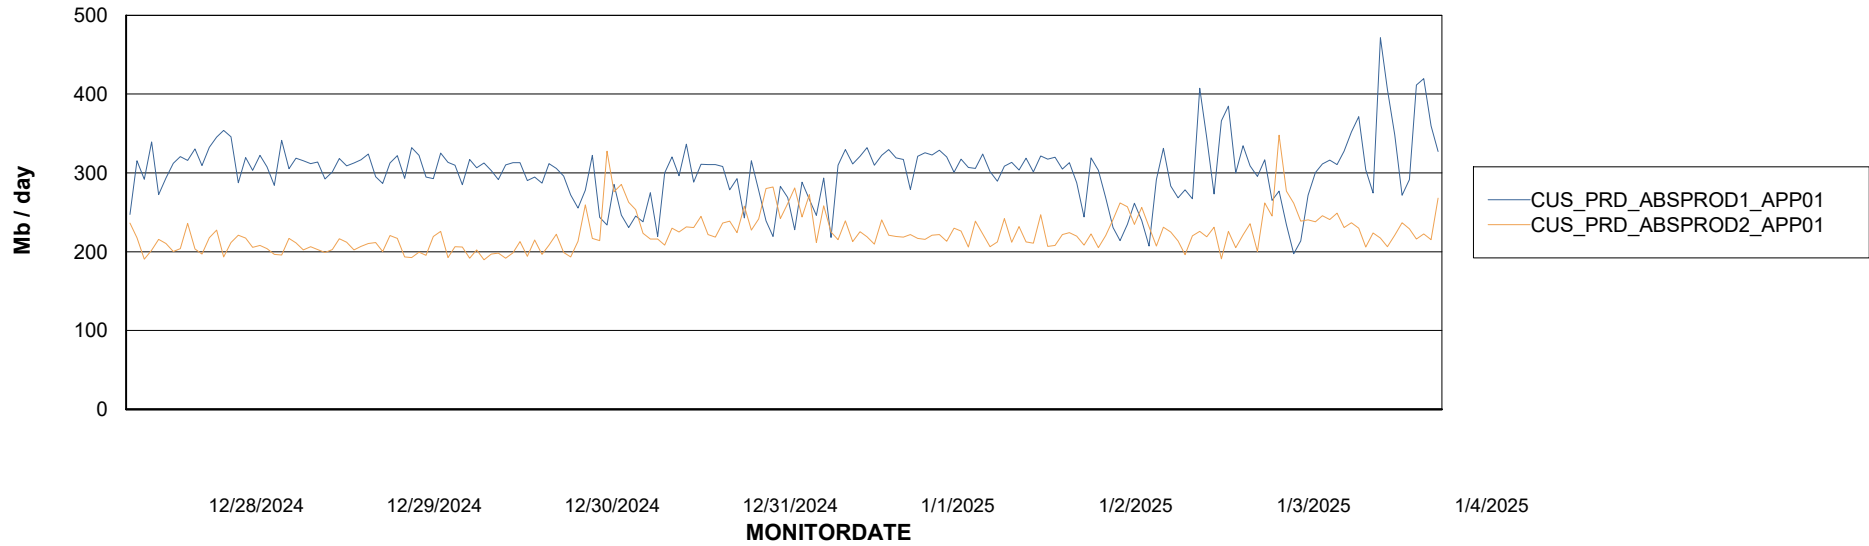

ABSSolute Application Server Services

Avg memory used per ABS Server Service