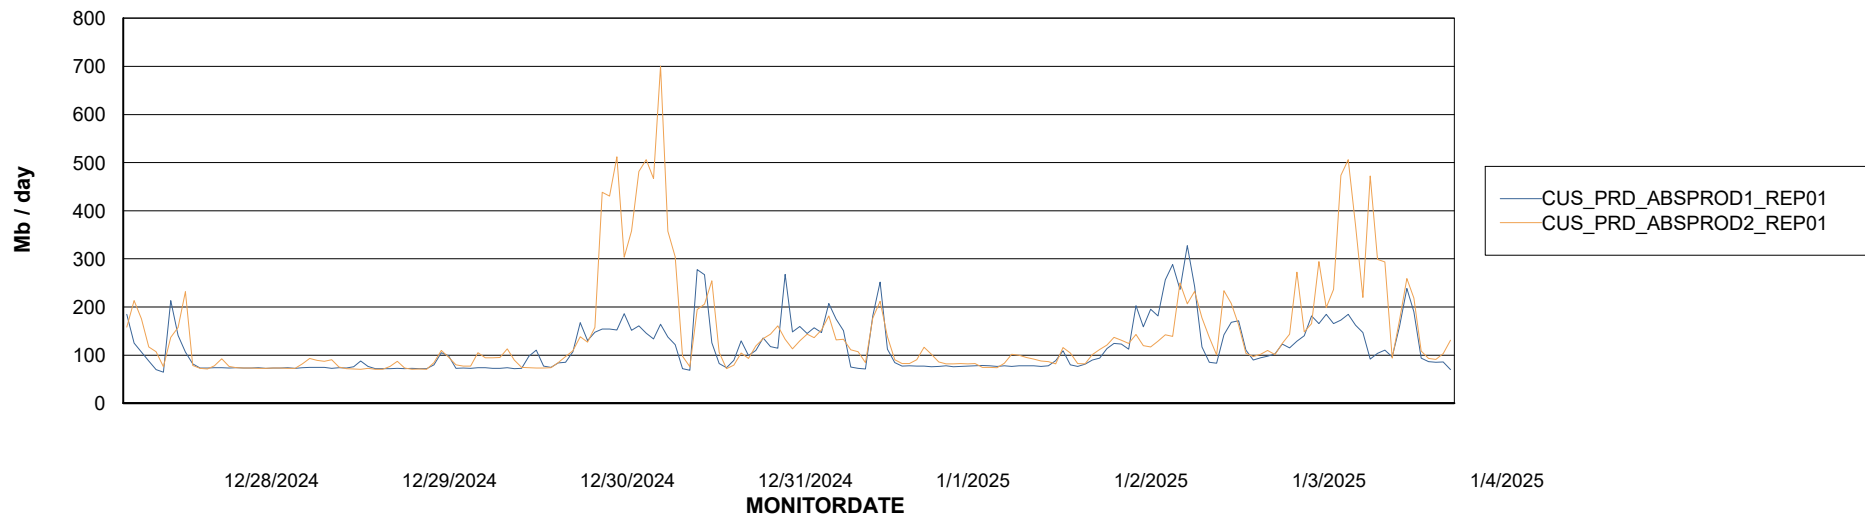

ABSSolute Application ReportServer Services

Avg memory used per ReportServer Service