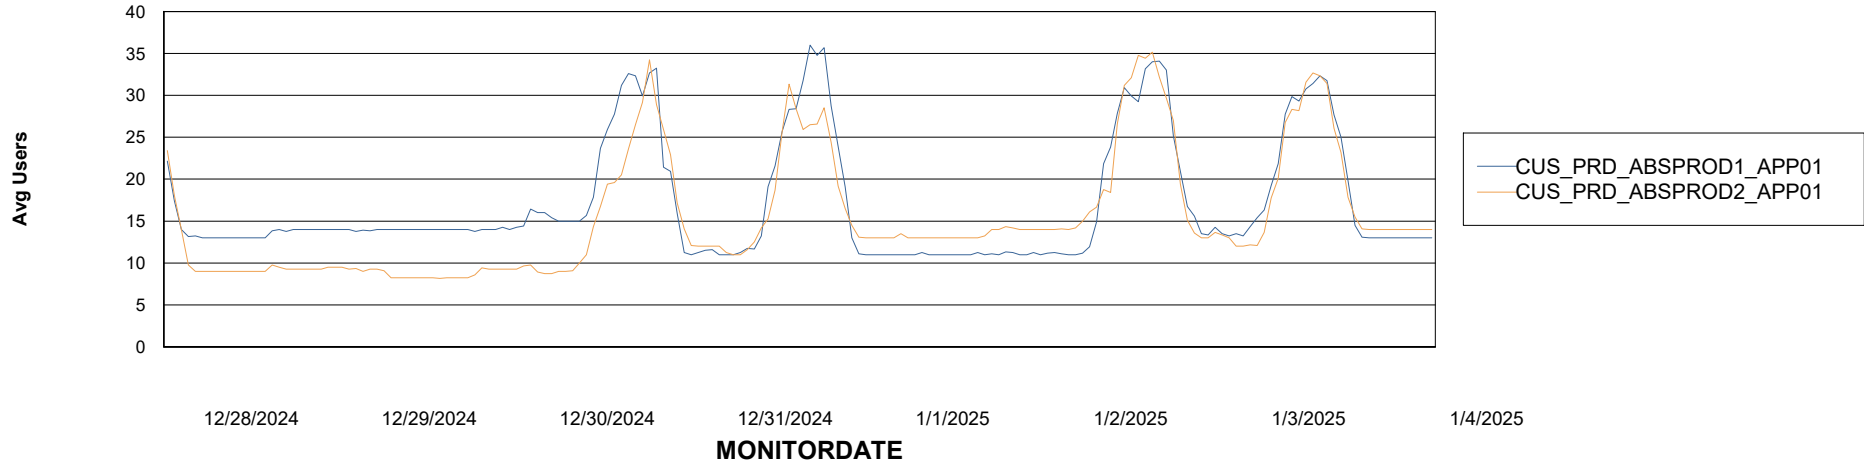

Avg users per day per ABS server