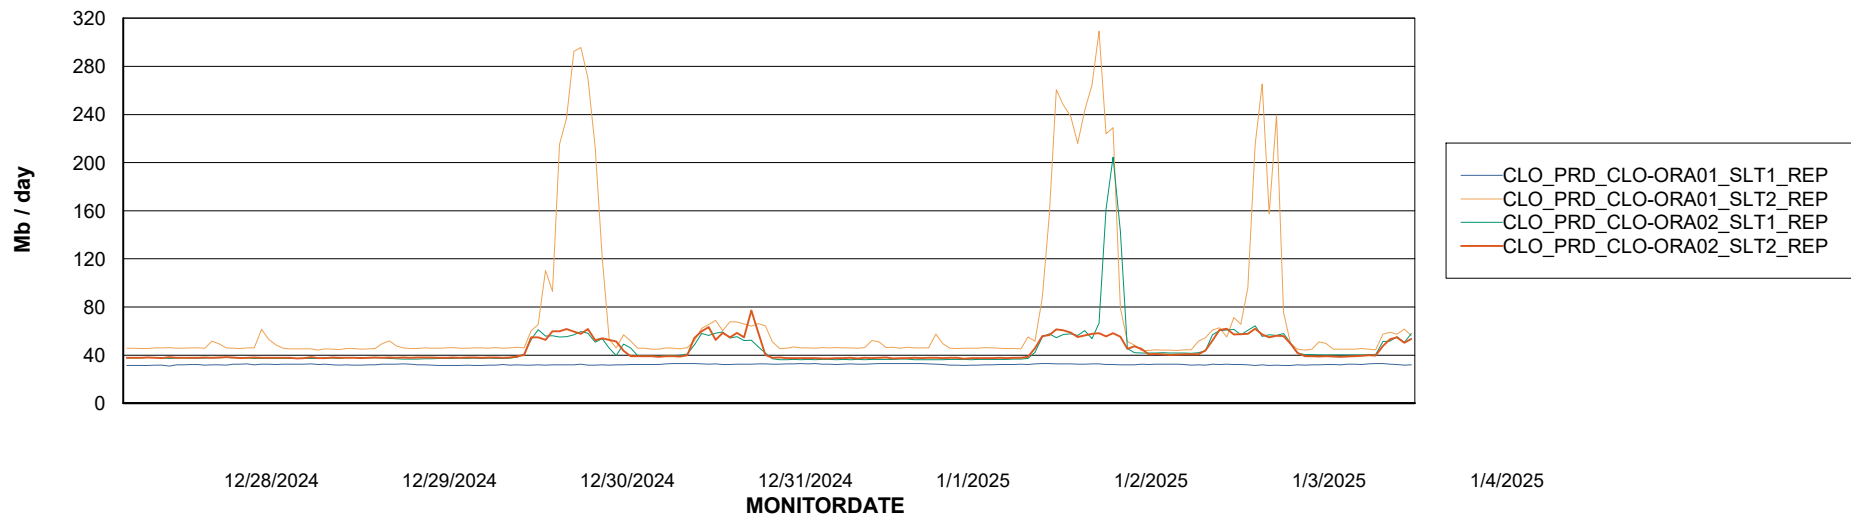

Avg memory used per ABS Server Service

Avg users per day per ABS server

Weekly SLA Customer Report

Customer CLO Production
Database ID 38

ABSSolute Application ReportServer Services

Avg memory used per ReportServer Service