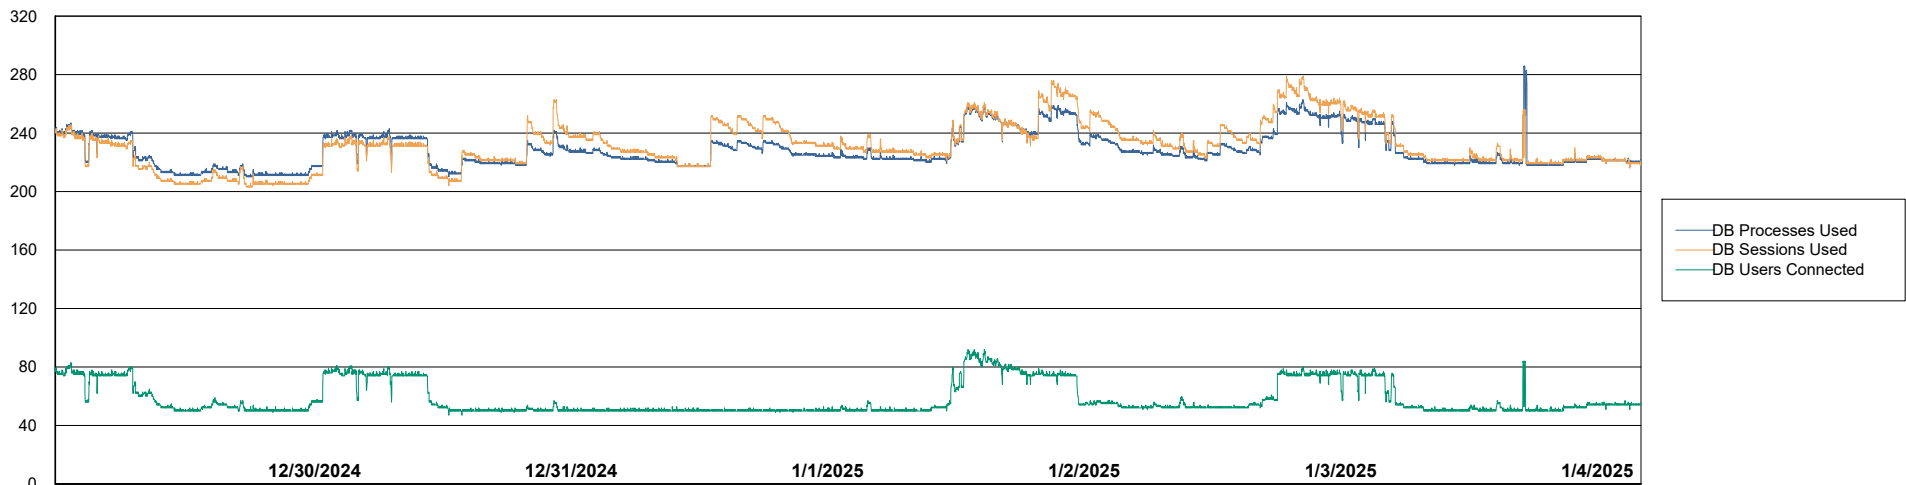

Database Performance CLO_PRD_CLO-ORA01_ABS1