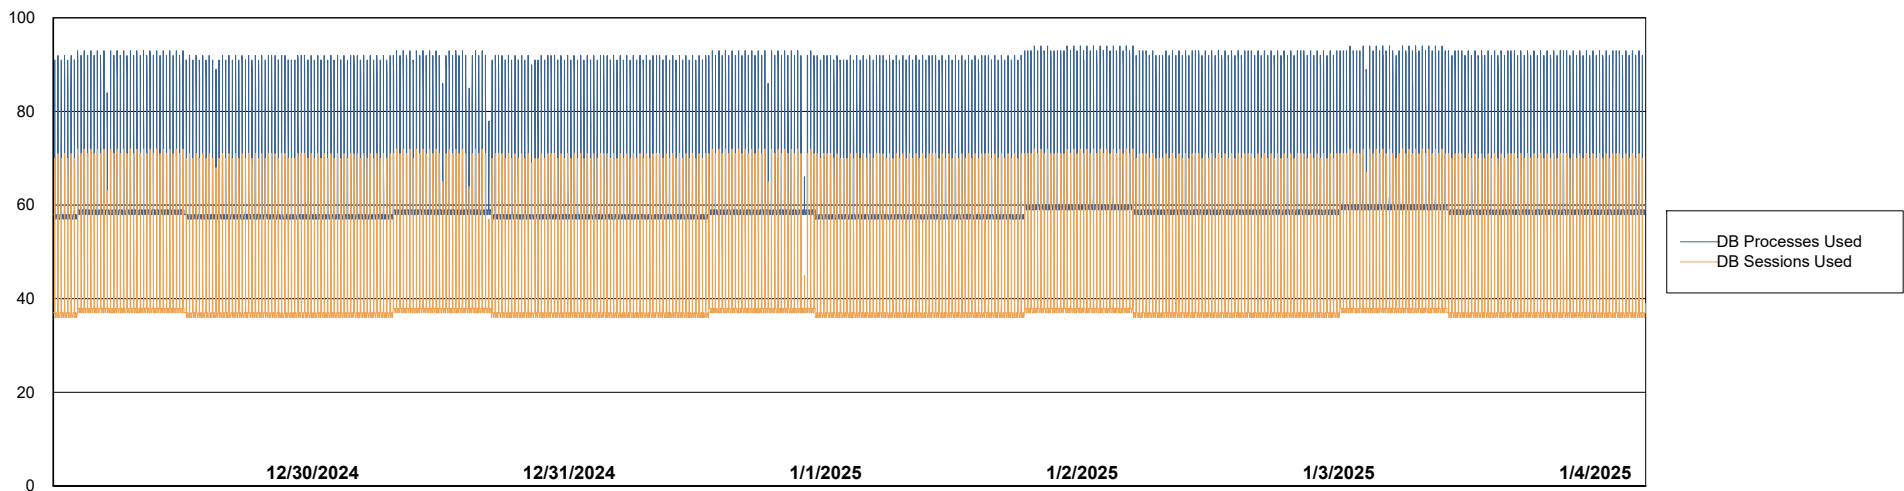

Database Performance CLO_PRD_CLO-ORA02_HSBABS1

DB Processes Max 1,000