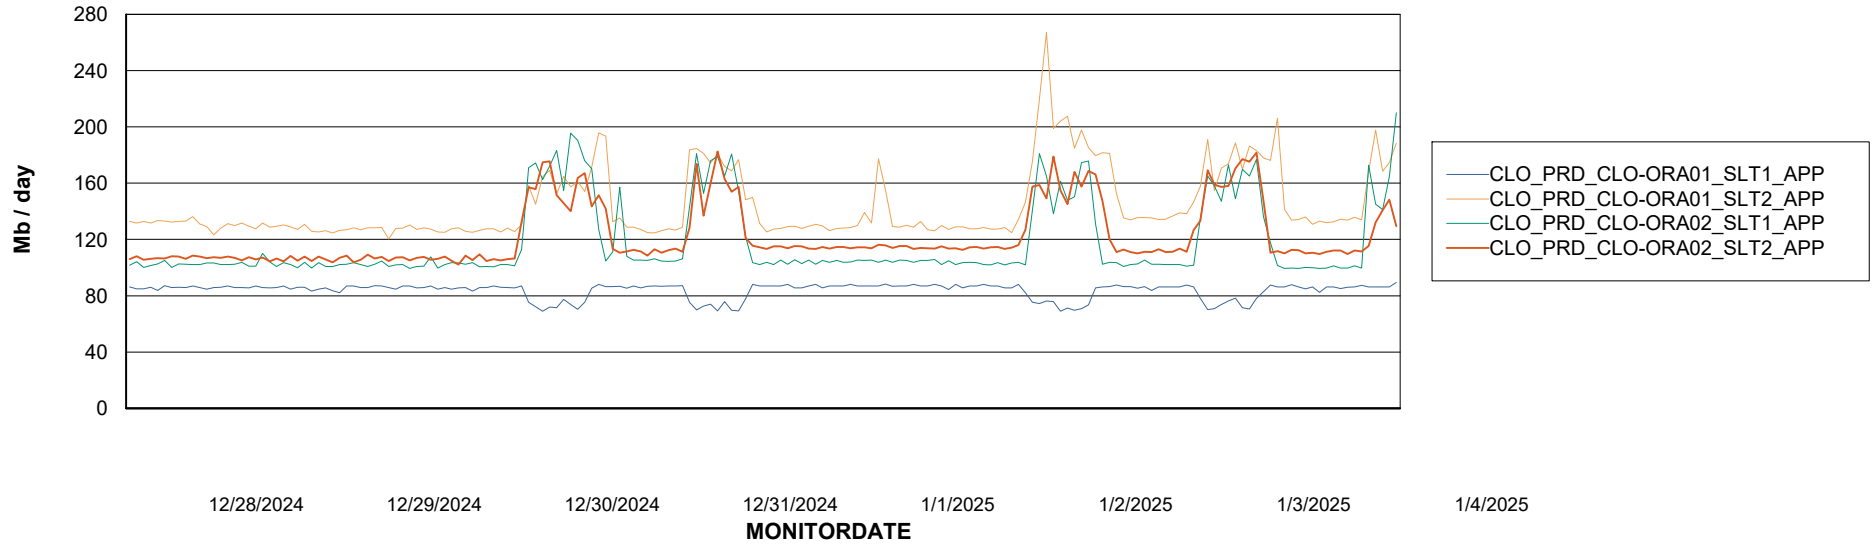

ABSSolute Application Server Services

Avg memory used per ABS Server Service