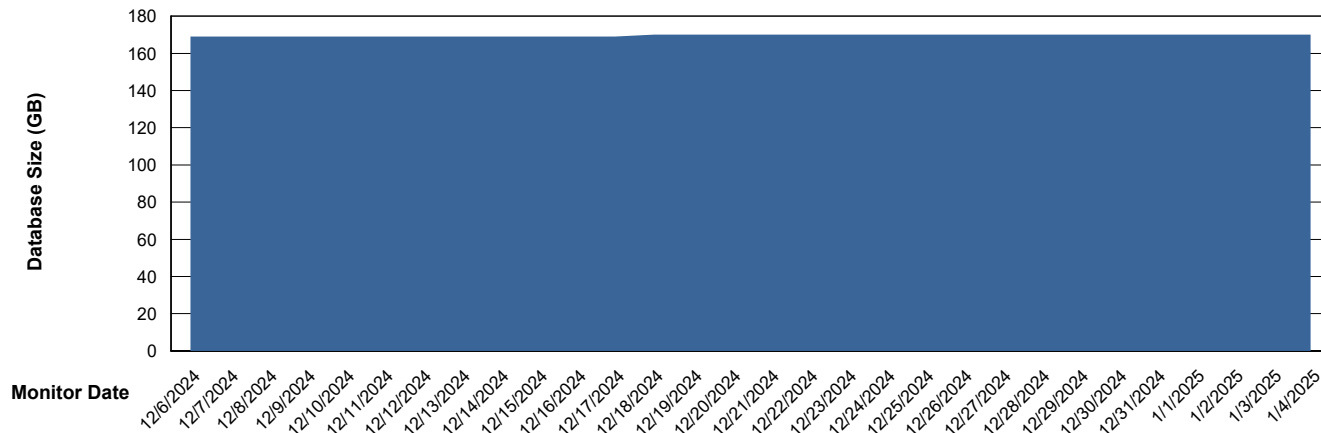

DATABASE SIZE AUJ_BI3_DB

Database growth over last month