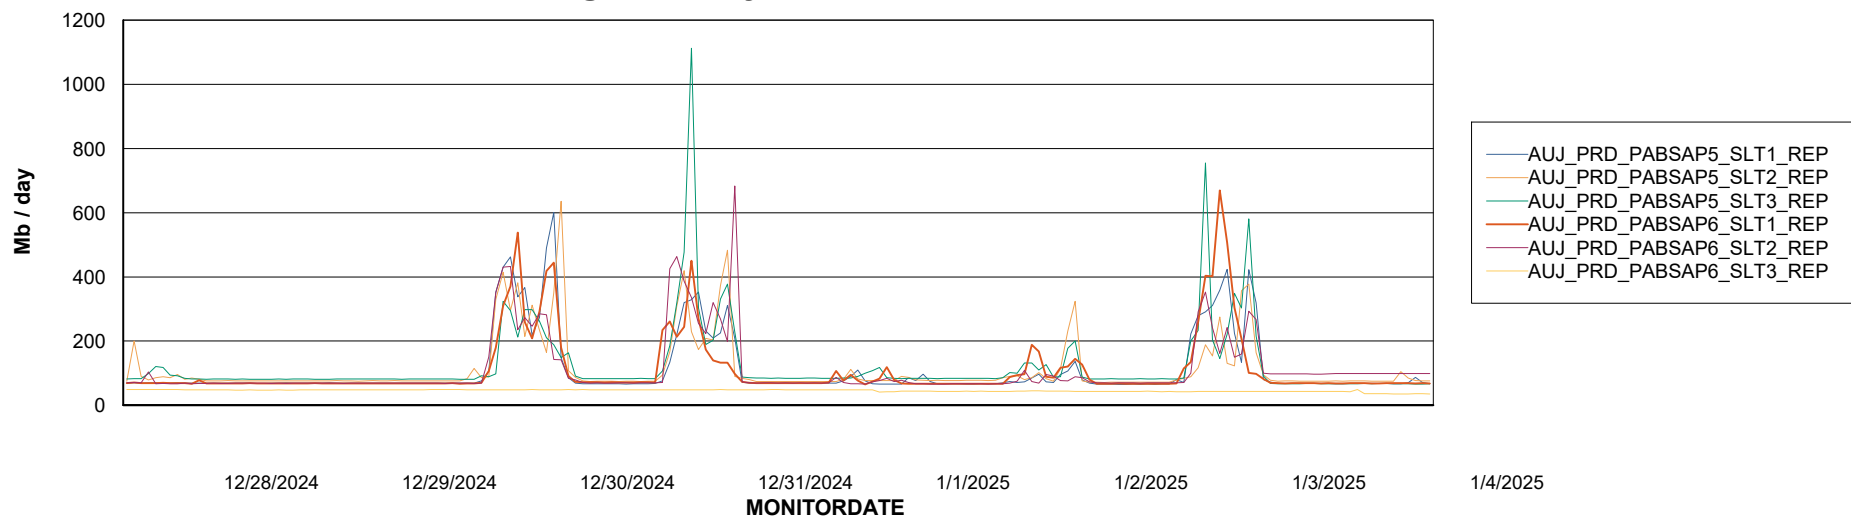

ABSSolute Application ReportServer Services

Avg memory used per ReportServer Service