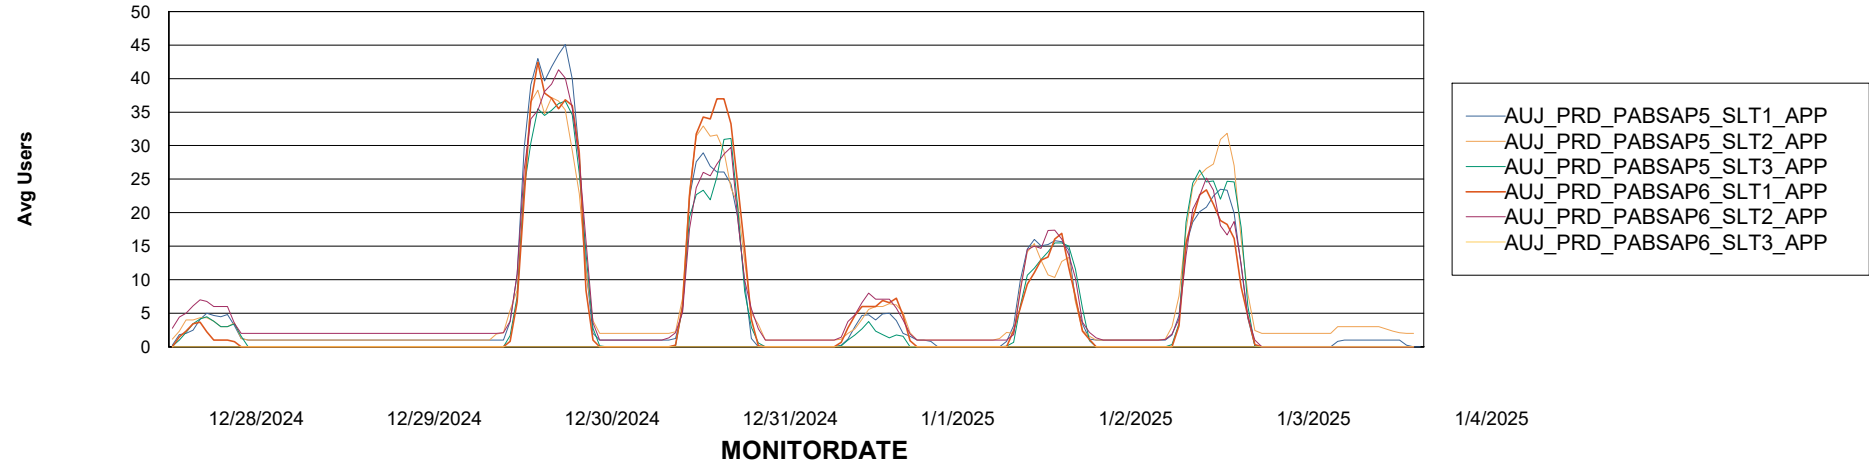

Avg users per day per ABS server