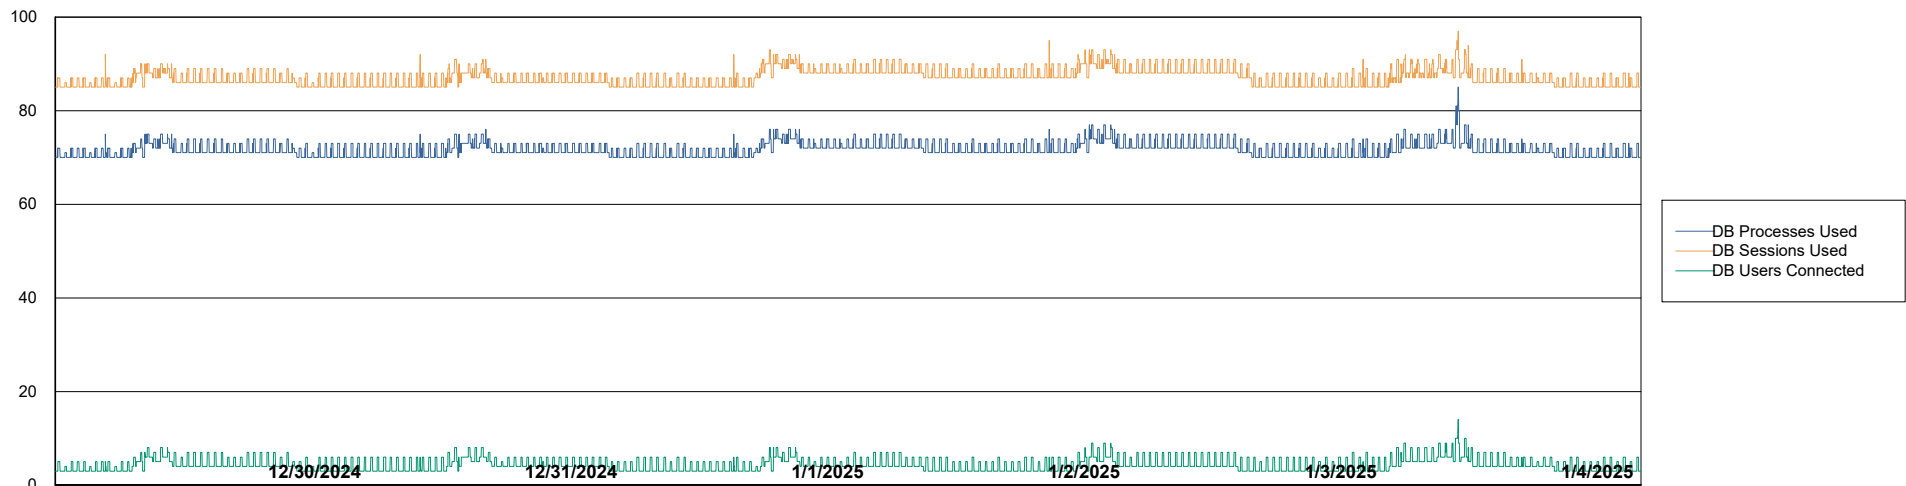

Database Performance AUJ_BI3_DB