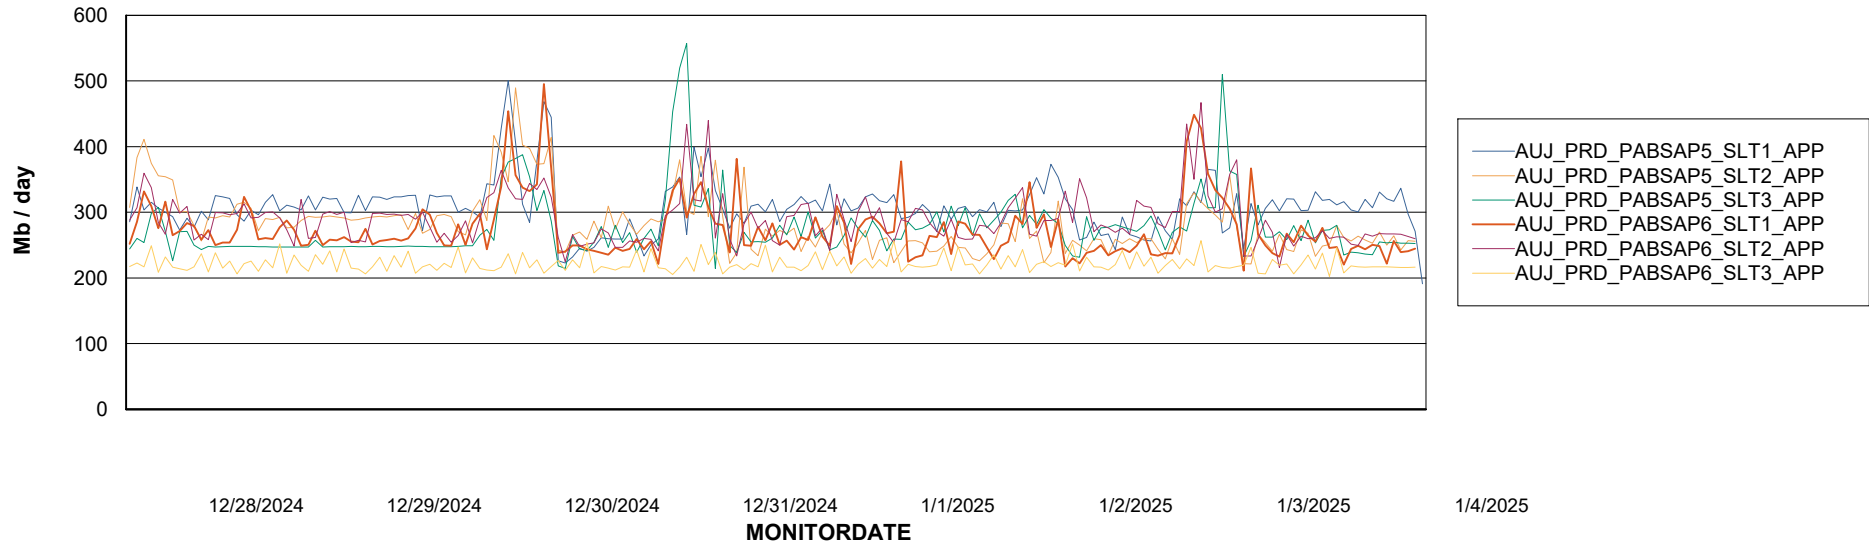

ABSSolute Application Server Services

Avg memory used per ABS Server Service