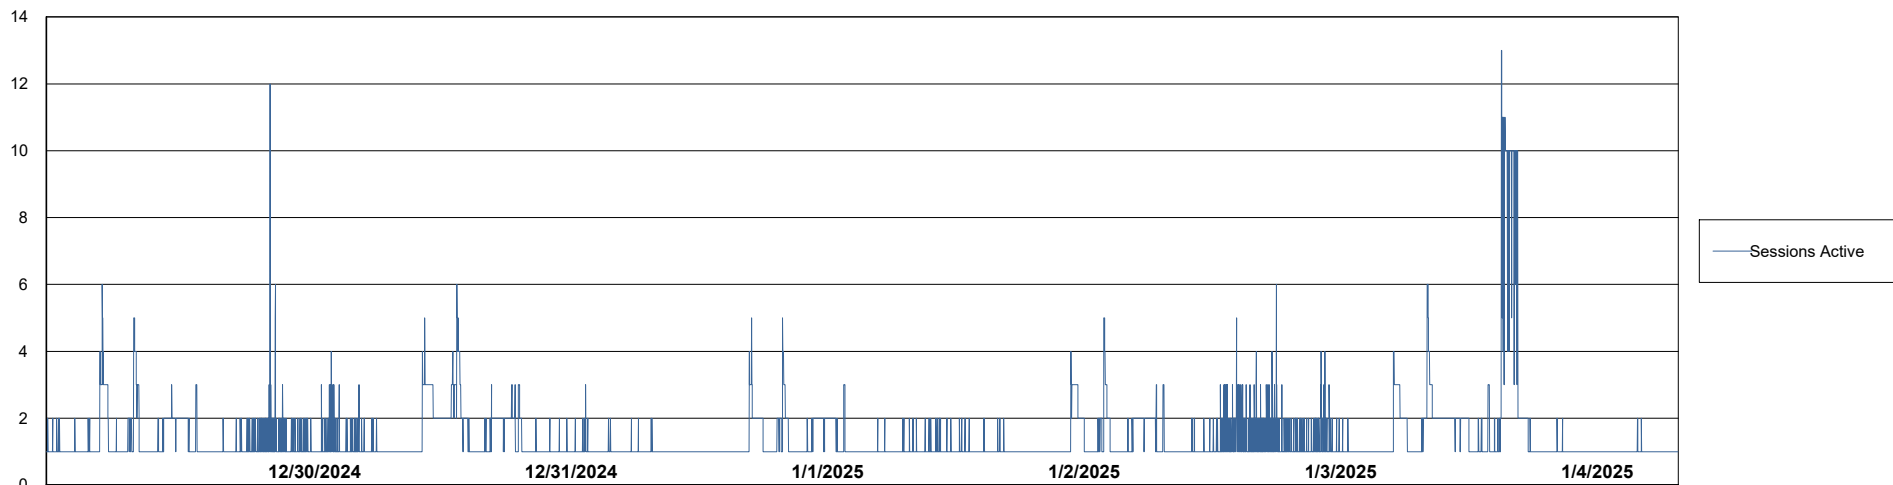

Database Performance AUJ_DB3_Primary