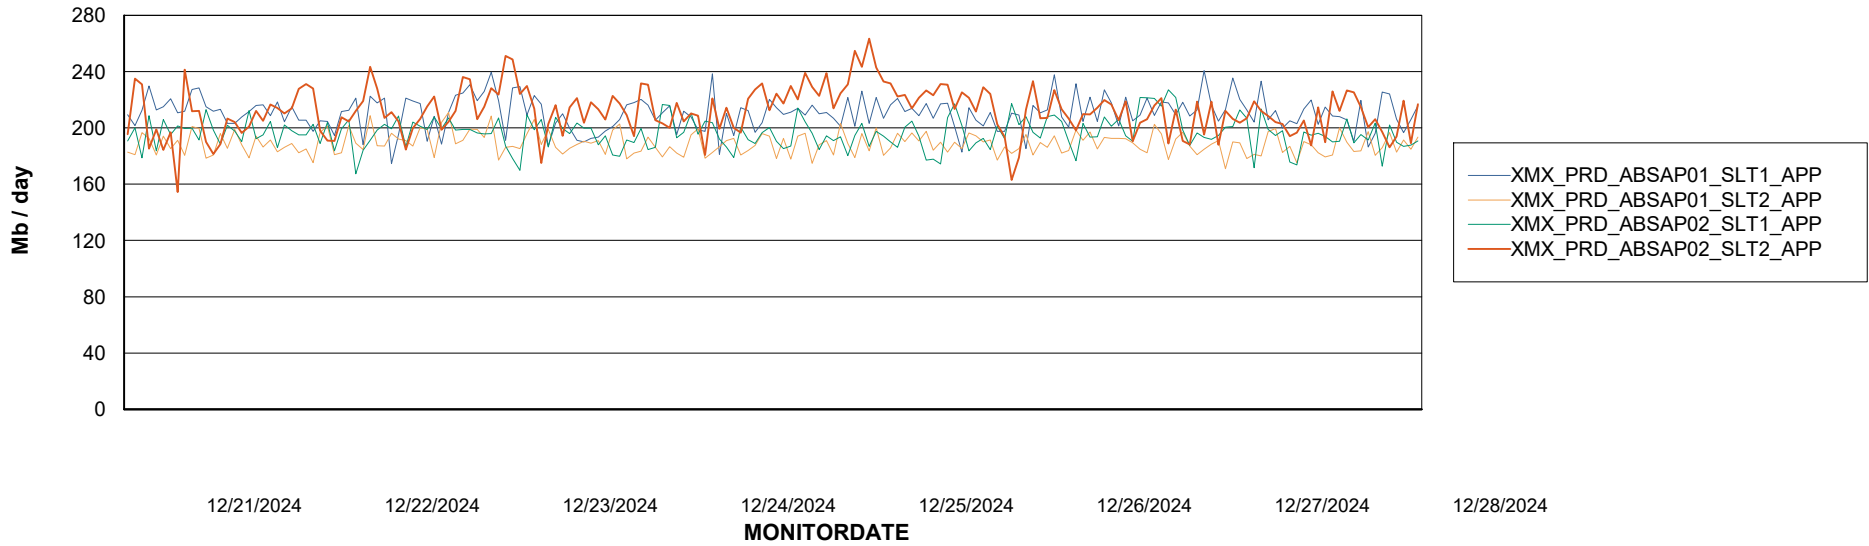

ABSolute Application Server Services

Avg memory used per ABS Server Service