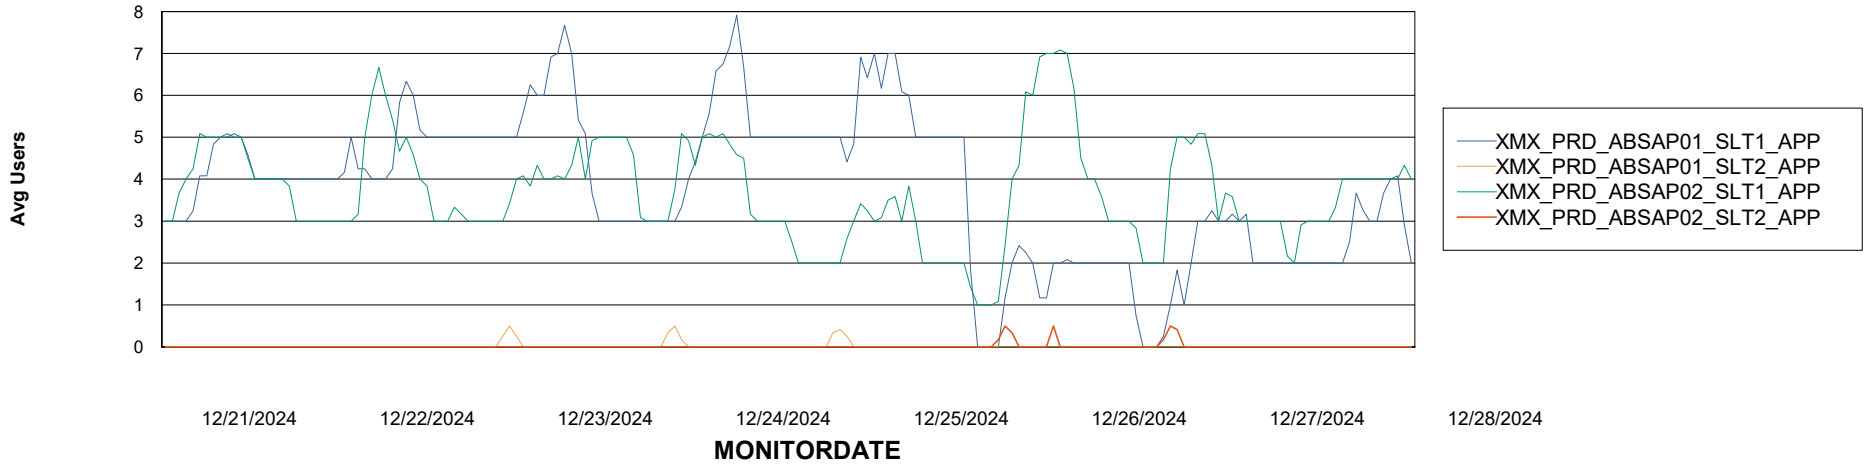

Database Tablespace XMX_PROD_ABSDB01_PRDB_ABS1

Date	Tablespace Name	Filesize (Gb)	Usedsize (Gb)	Percentage free
12/28/2024	ABSDATA	32	25	22
	INDX	8	0	100
12/27/2024	ABSDATA	32	25	22
	INDX	8	0	100
12/26/2024	ABSDATA	29	24	14
	INDX	8	0	100
12/25/2024	ABSDATA	29	24	15
	INDX	8	0	100
12/24/2024	ABSDATA	29	24	15
	INDX	8	0	100
12/23/2024	ABSDATA	29	24	16
	INDX	8	0	100
12/22/2024	ABSDATA	29	24	16
	INDX	8	0	100

Weekly SLA Customer Report

Customer XMX Production (24/7)
Database ID 146

Standby Database Health XMX Production (24/7)

Recovery lag for last 7 days

Weekly SLA Customer Report

Customer XMX Production (24/7)
Database ID 146

ABSolute Application Server Services

Avg memory used per ABS Server Service

Avg users per day per ABS server

Weekly SLA Customer Report

Customer XMX Production (24/7)
Database ID 146

ABSSolute Application ReportServer Services