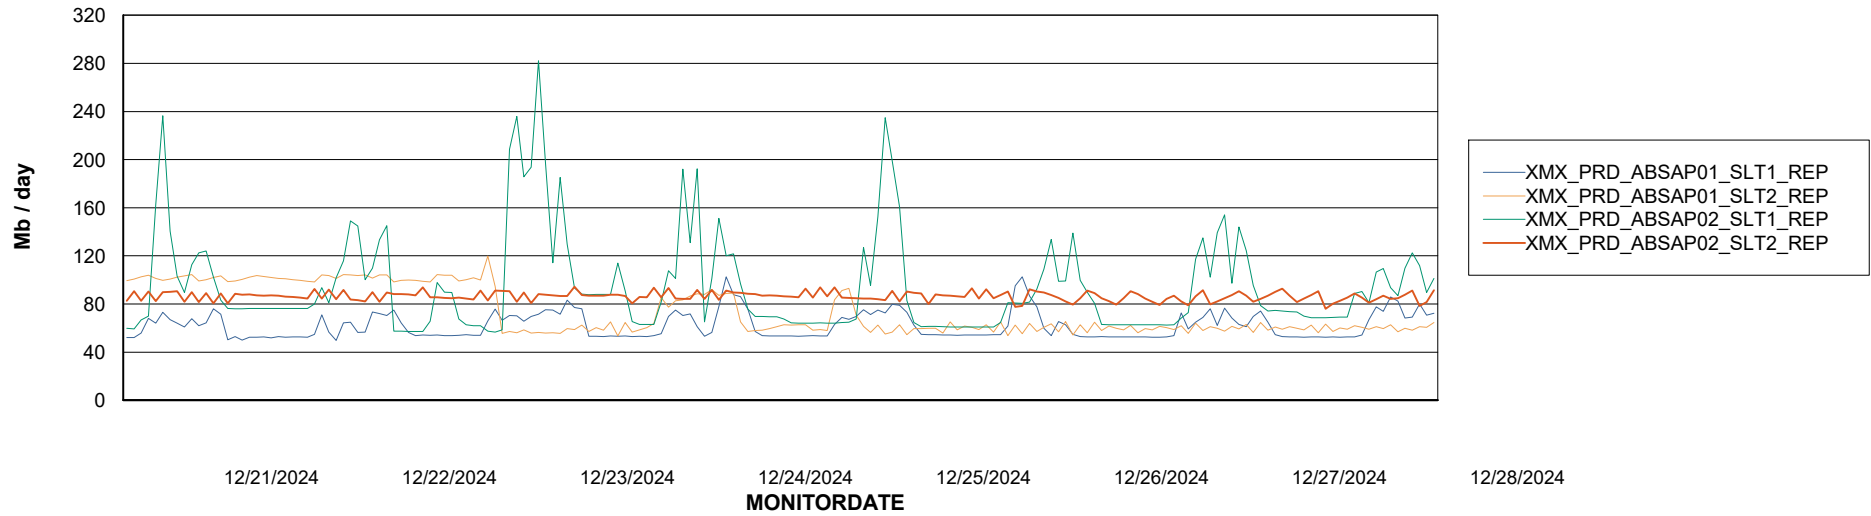

ABSSolute Application ReportServer Services

Avg memory used per ReportServer Service