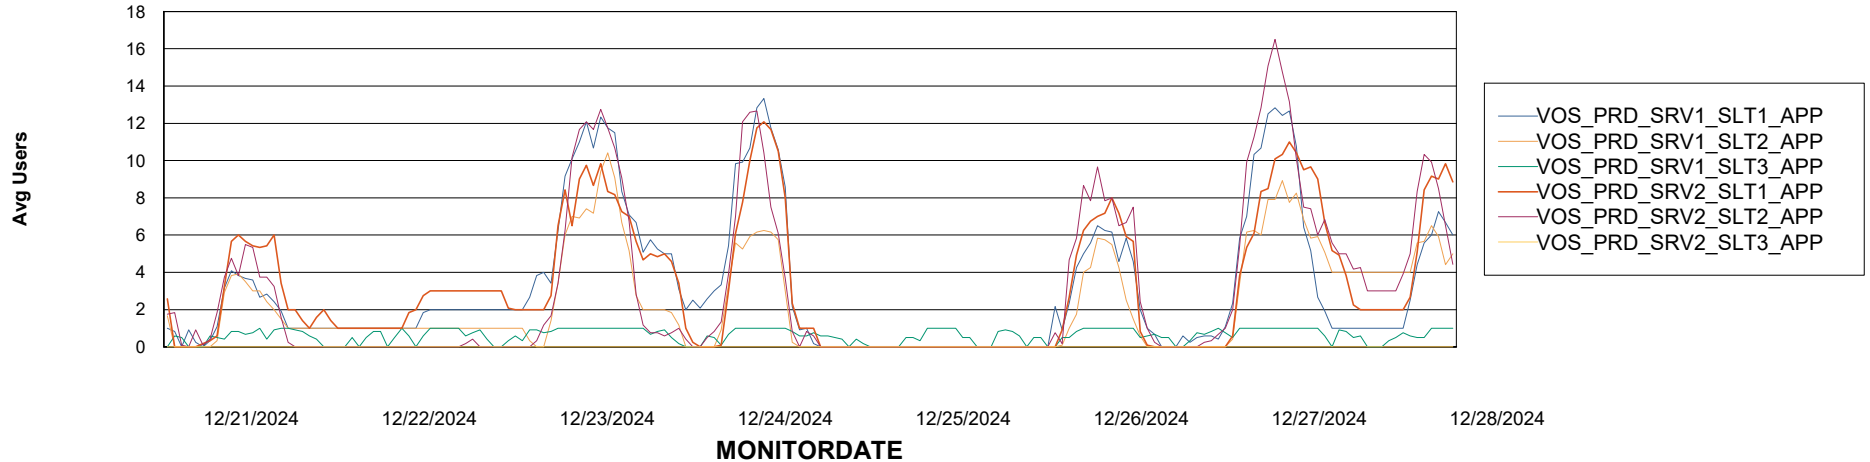

Avg users per day per ABS server