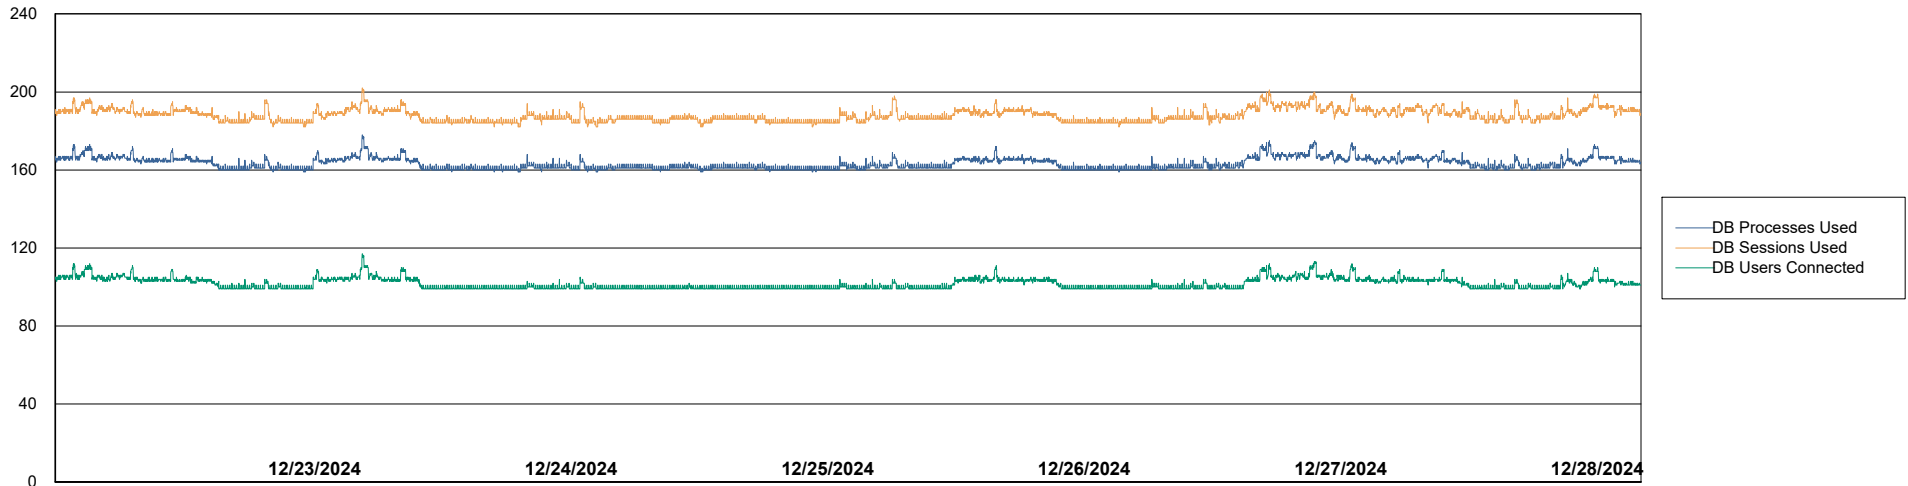

Database Performance VOS_PRD_ABSORA1-2022_ABS1