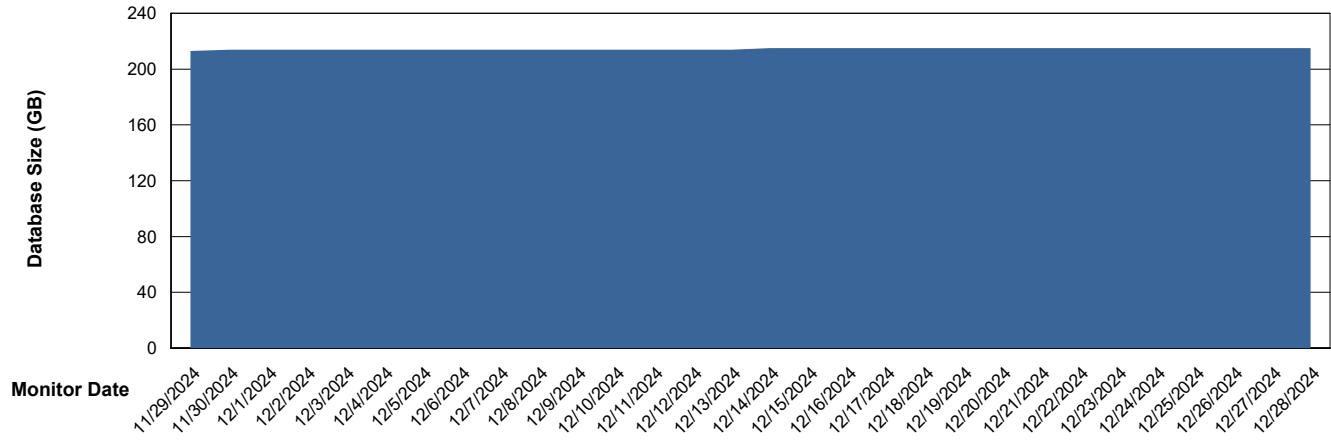

DATABASE SIZE VOS_PRD_ABSBI-2018_ABS1

Database growth over last month