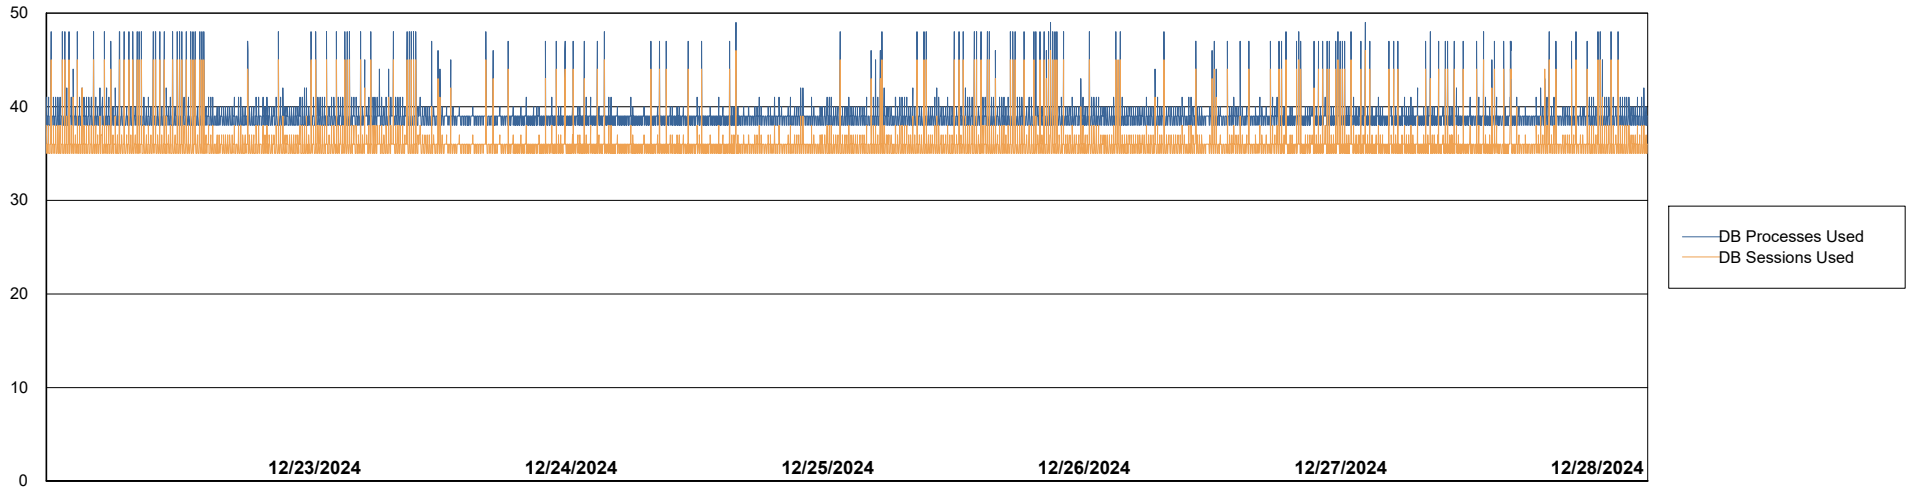

Database Performance VOS_PRD_ABSORA2-2022_HSBABS1

DB Processes Max 1,000