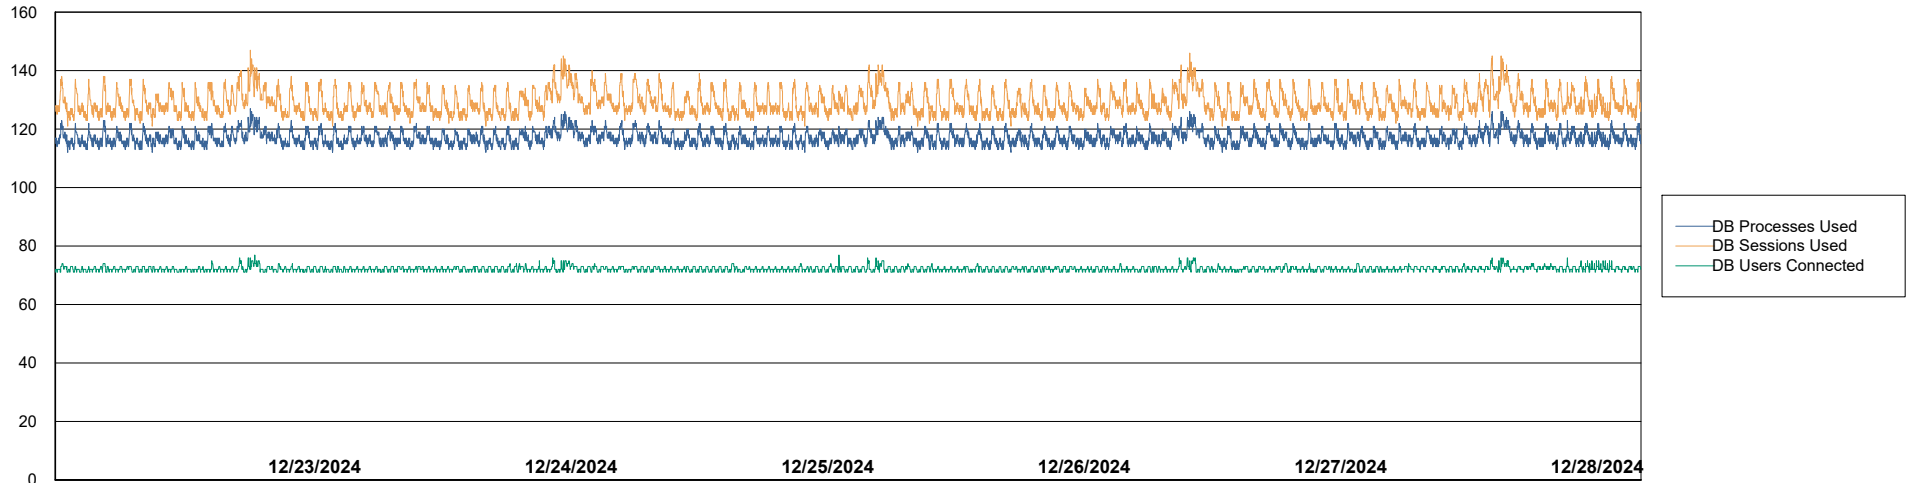

Database Performance VOS_PRD_ABSBI-2018_ABS1