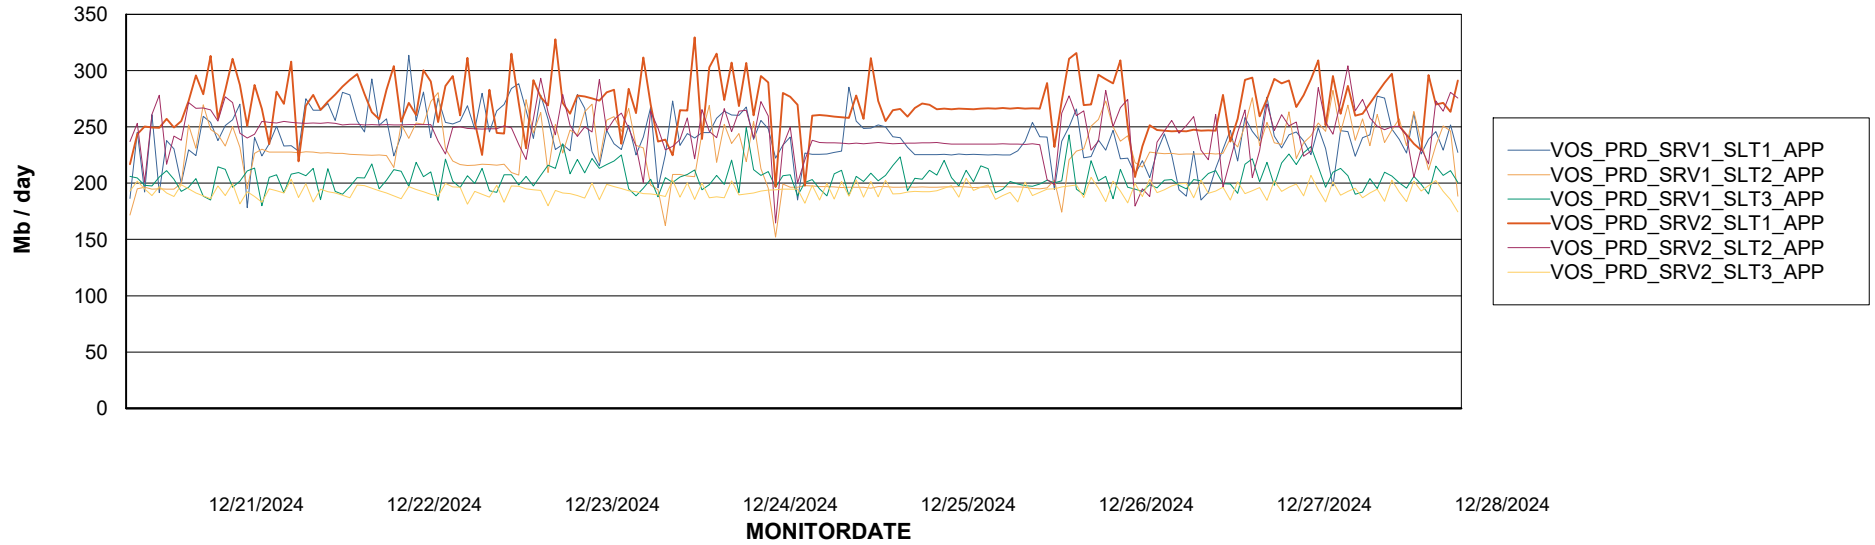

ABSSolute Application Server Services

Avg memory used per ABS Server Service