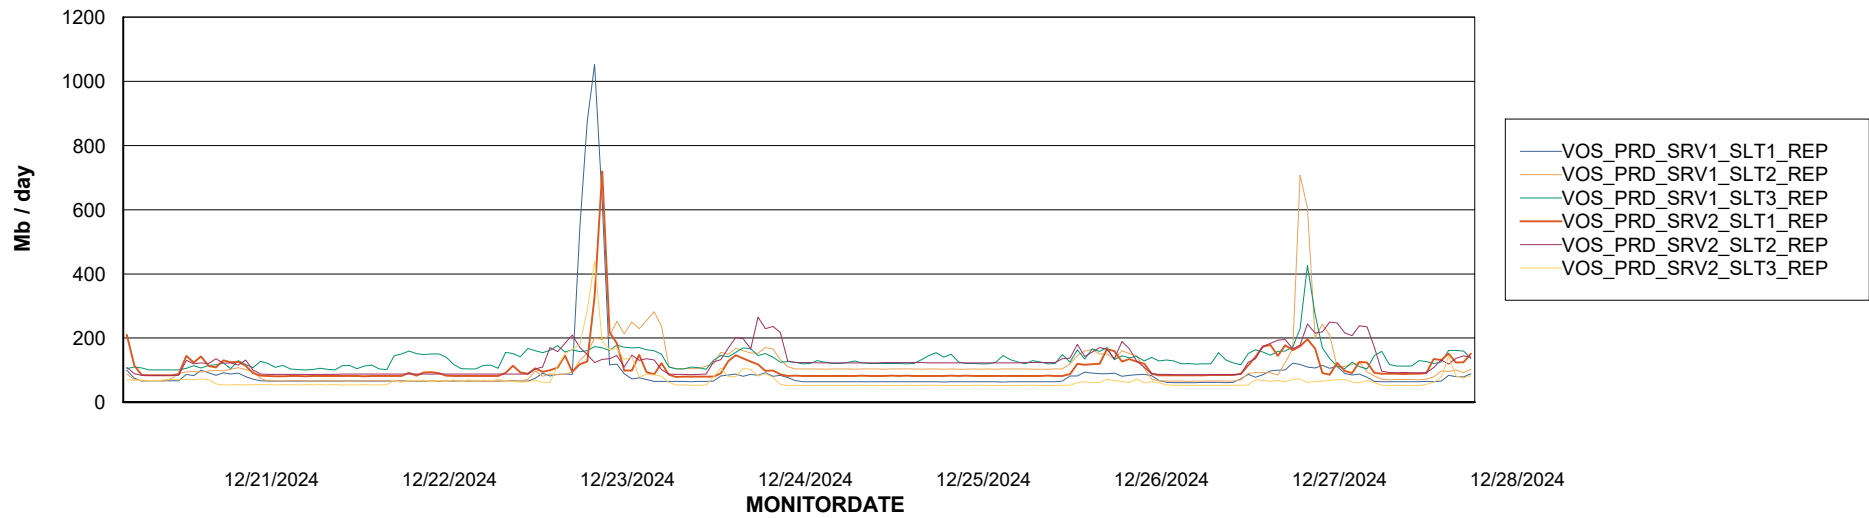

ABSSolute Application ReportServer Services

Avg memory used per ReportServer Service