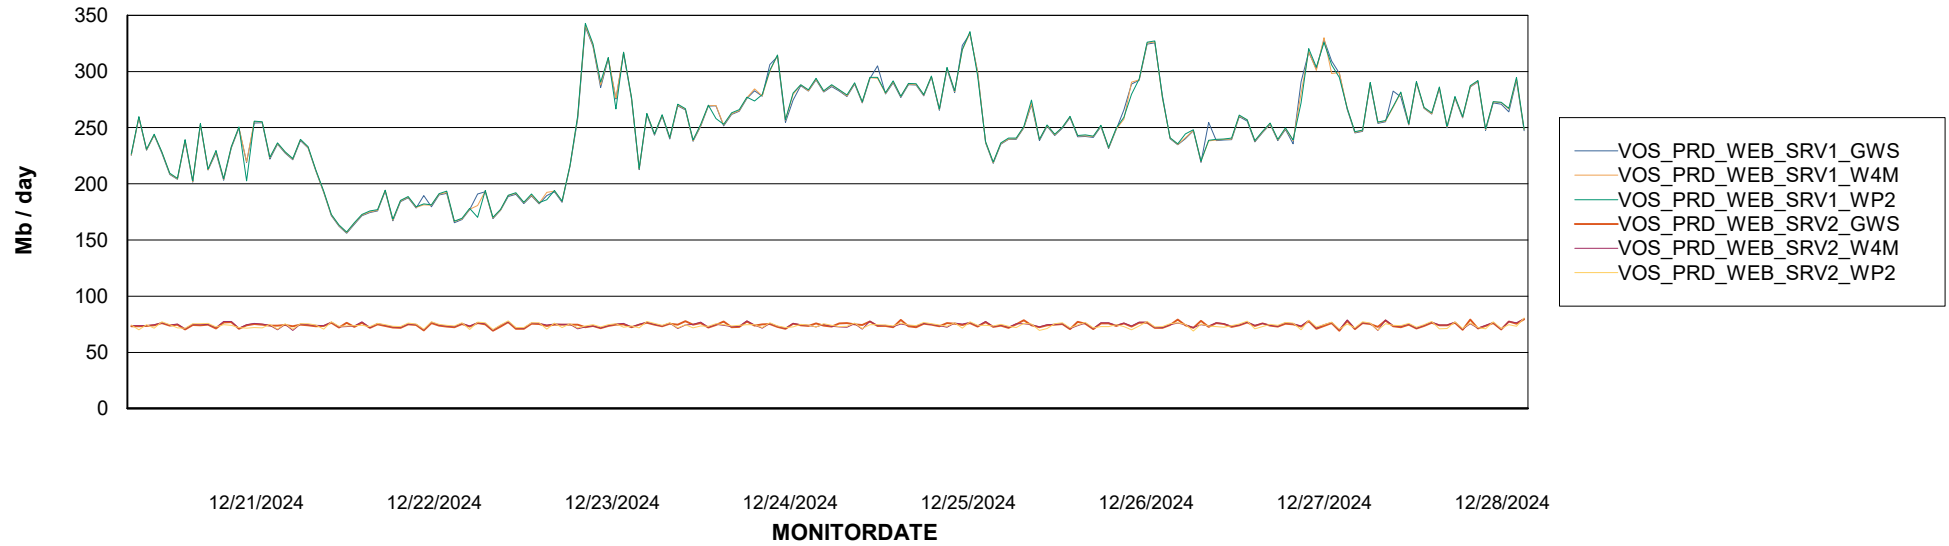

ABSSolute Web Component Services

Avg memory used per ABS Web component