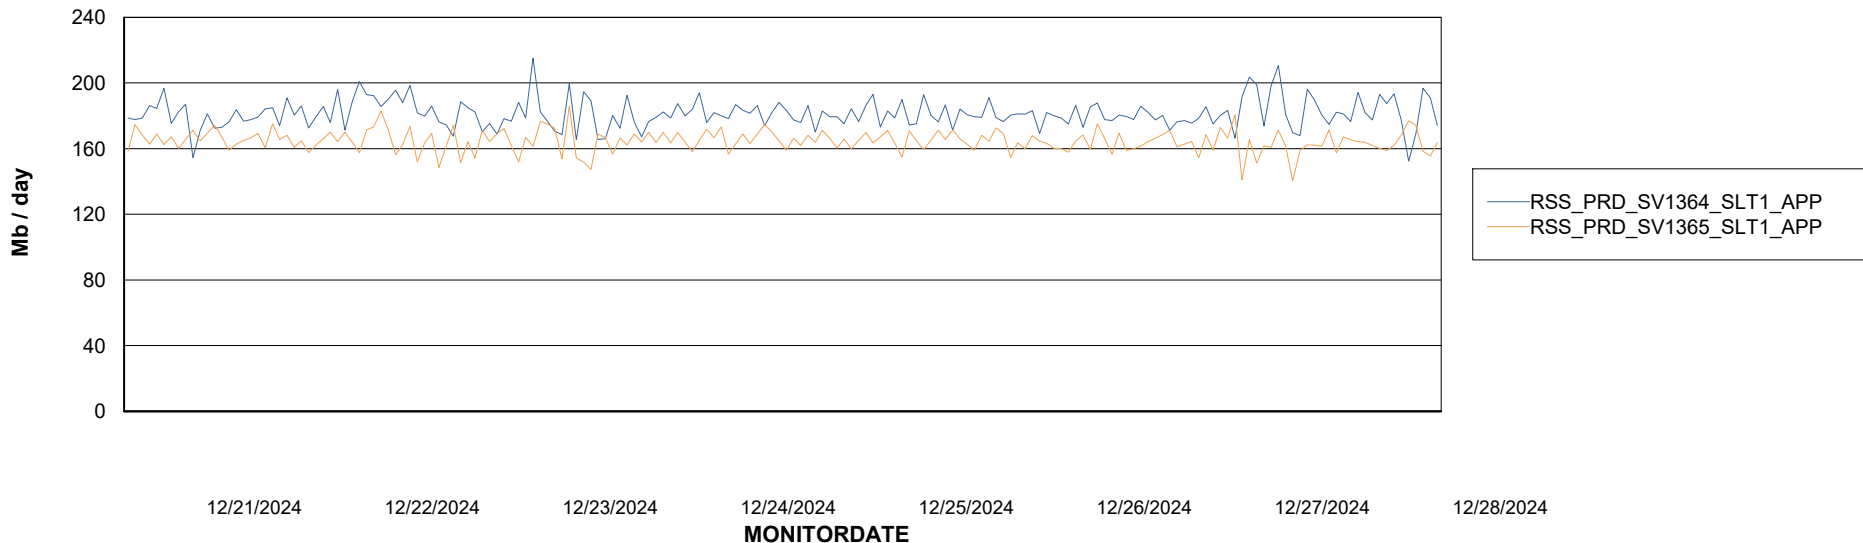

ABSSolute Application Server Services

Avg memory used per ABS Server Service