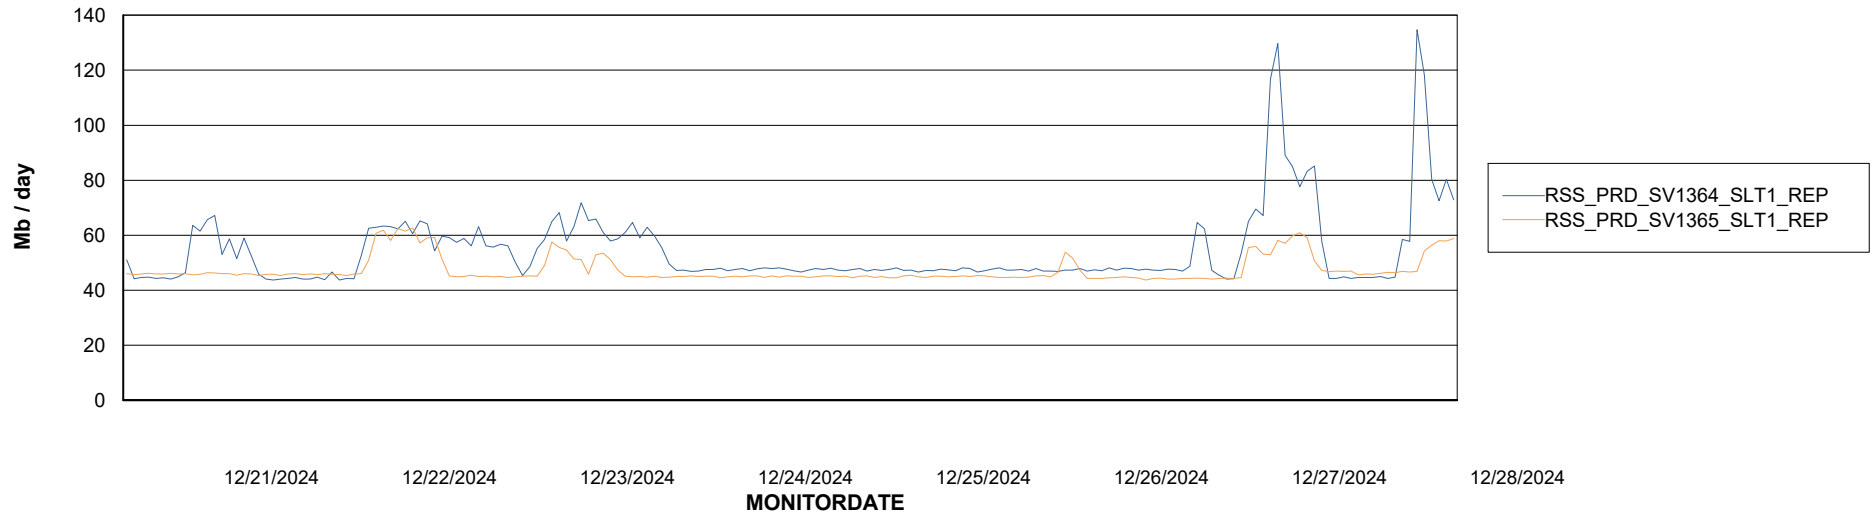

Avg memory used per ABS Server Service

Avg users per day per ABS server

Weekly SLA Customer Report

Customer RSS Production
Database ID 52

ABSSolute Application ReportServer Services

Avg memory used per ReportServer Service