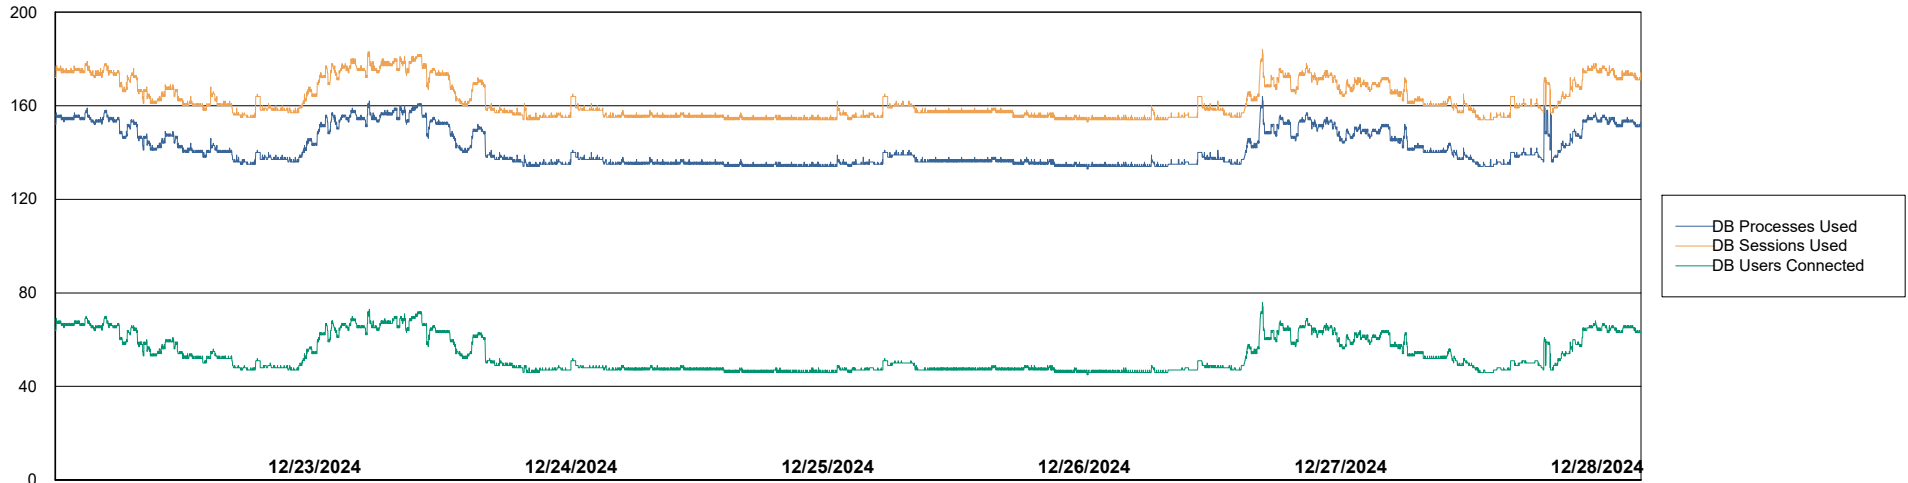

Weekly SLA Customer Report

Customer RFL_Production
Database ID 36

Harddisk Usage RFL_PRD_ABSWEB

	Free disk space on C: (%)	Total disk space on C: (Gb)	Used disk space on C: (Gb)
12/28/2024	73	126	34
12/27/2024	73	126	34
12/26/2024	73	126	34
12/25/2024	73	126	34
12/24/2024	73	126	34
12/23/2024	73	126	34
12/22/2024	73	126	34

Weekly SLA Customer Report

Customer RFL_Production
Database ID 36

Database Performance RFL_PRD_ABS01_DB

Weekly SLA Customer Report

Customer RFL_Production
Database ID 36

Database Performance RFL_PRD_ABS02_STB_DB