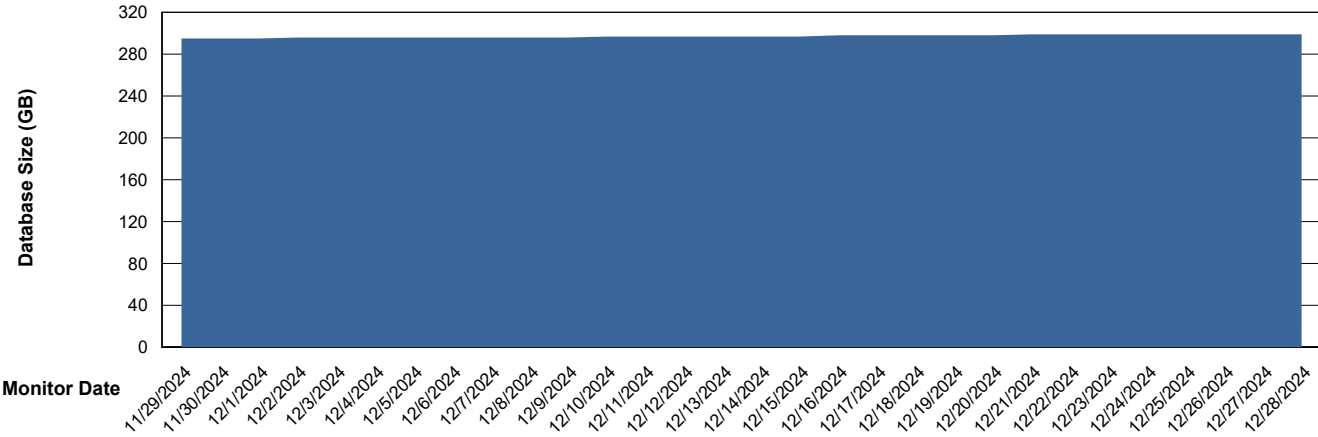

DB Processes Max 1,000

Weekly SLA Customer Report

Customer RFL_Production
 Database ID 36

DATABASE SIZE RFL_PRD_ABS01_DB

Database growth over last month

Database Tablespace RFL_PRD_ABS01_DB

Date	Tablespace Name	Filesize (Gb)	Usedsize (Gb)	Percentage free
12/28/2024	ABSDATA	100	83	17
	INDX	246	201	18
12/27/2024	ABSDATA	100	83	17
	INDX	246	201	18
12/26/2024	ABSDATA	100	83	17
	INDX	246	201	18
12/25/2024	ABSDATA	100	83	17
	INDX	246	201	18
12/24/2024	ABSDATA	100	83	17
	INDX	246	201	18
12/23/2024	ABSDATA	100	83	17
	INDX	246	201	18
12/22/2024	ABSDATA	100	83	17
	INDX	246	201	18

Weekly SLA Customer Report

Customer RFL_Production
Database ID 36

Standby Database Health RFL_Production

Recovery lag for last 7 days

Weekly SLA Customer Report

Customer RFL_Production
Database ID 36

ABSSolute Application Server Services