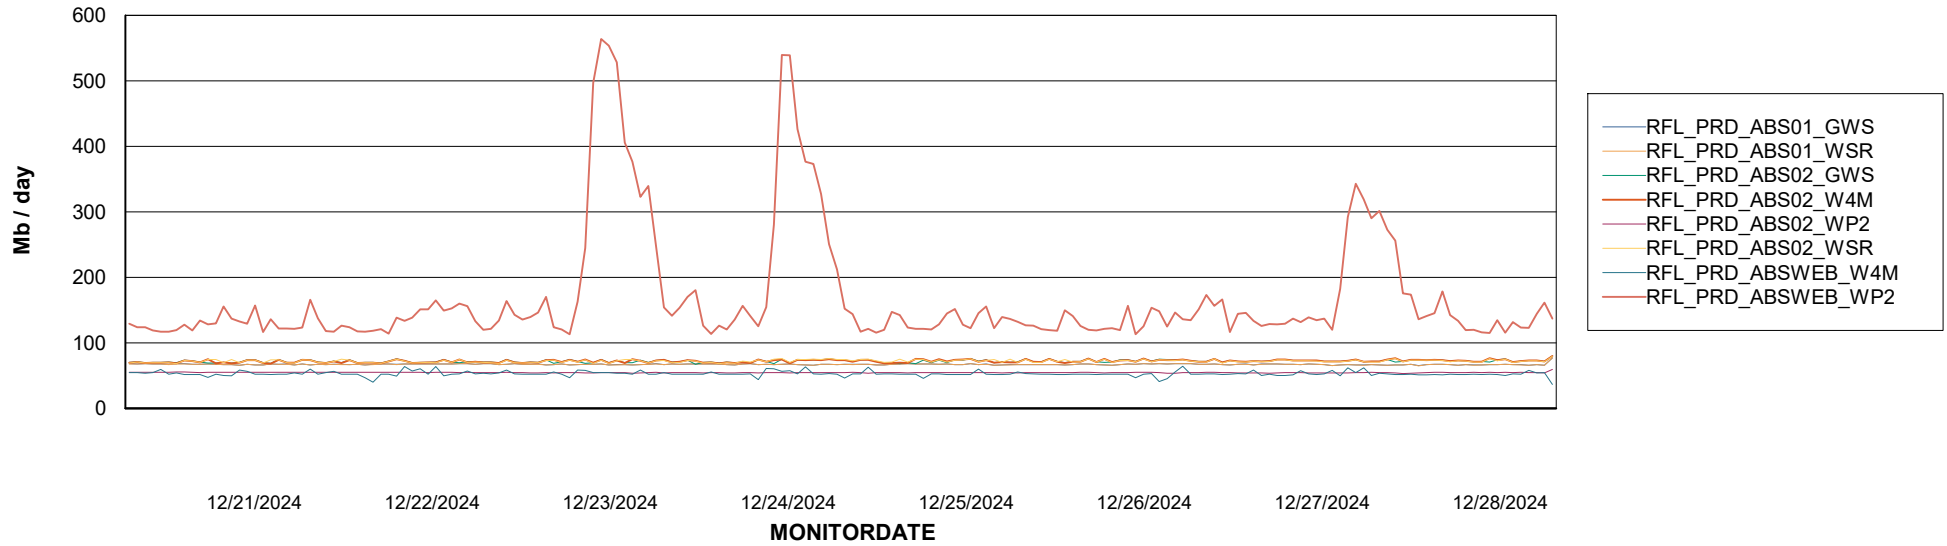

ABSolute Web Component Services

Avg memory used per ABS Web component