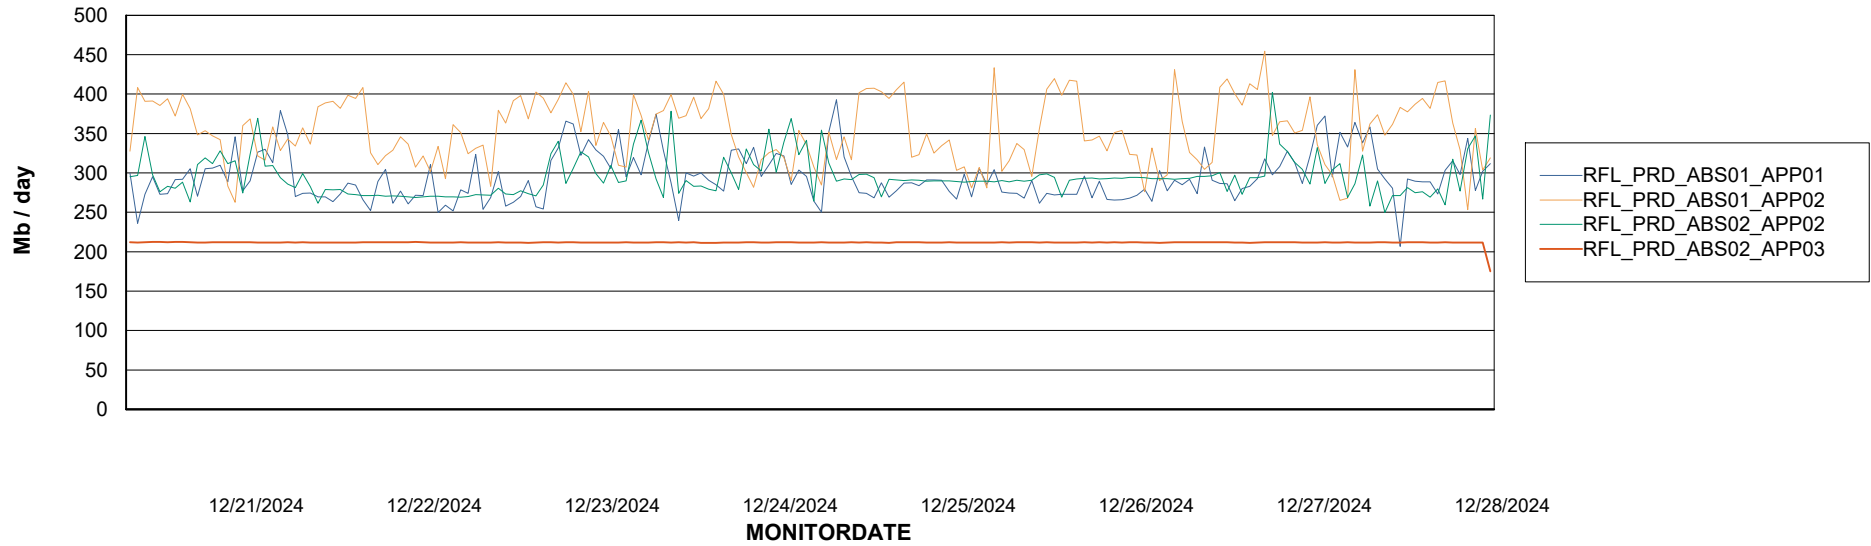

ABSSolute Application Server Services

Avg memory used per ABS Server Service