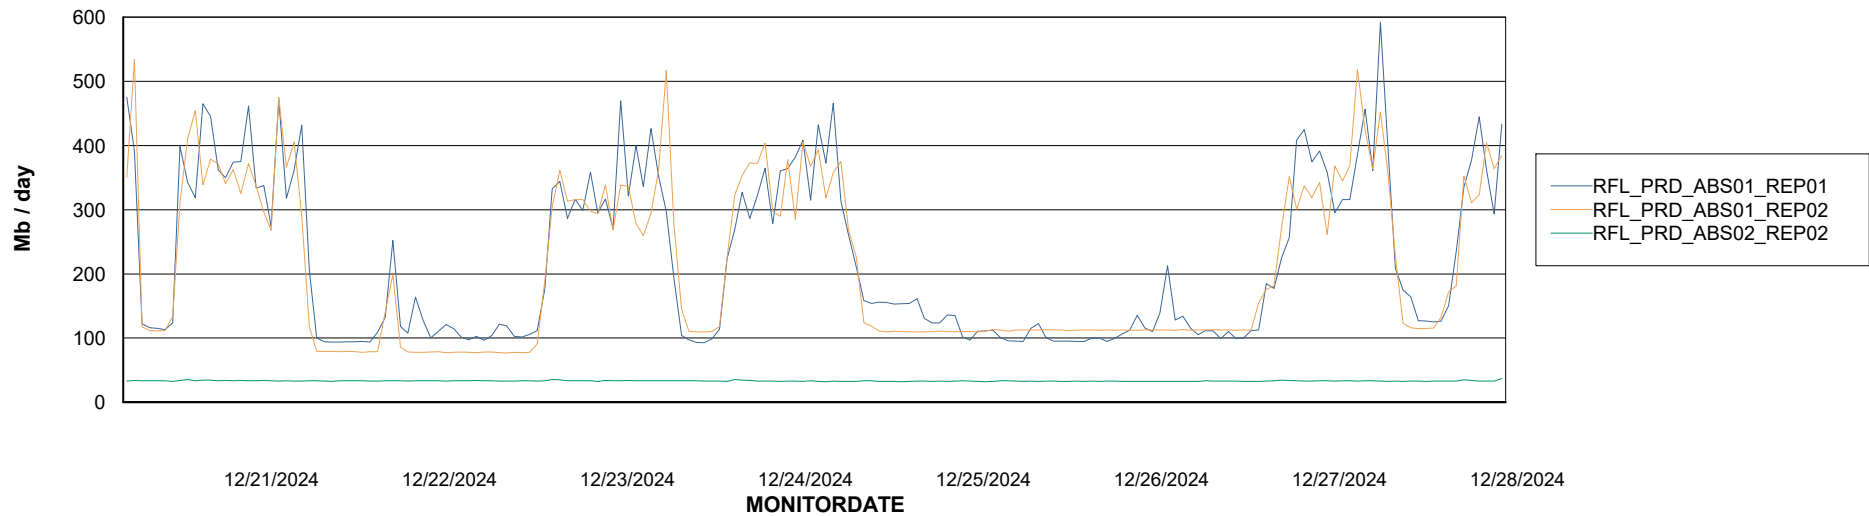

Avg memory used per ABS Server Service

Avg users per day per ABS server

Weekly SLA Customer Report

Customer RFL_Production
Database ID 36

ABSSolute Application ReportServer Services

Avg memory used per ReportServer Service