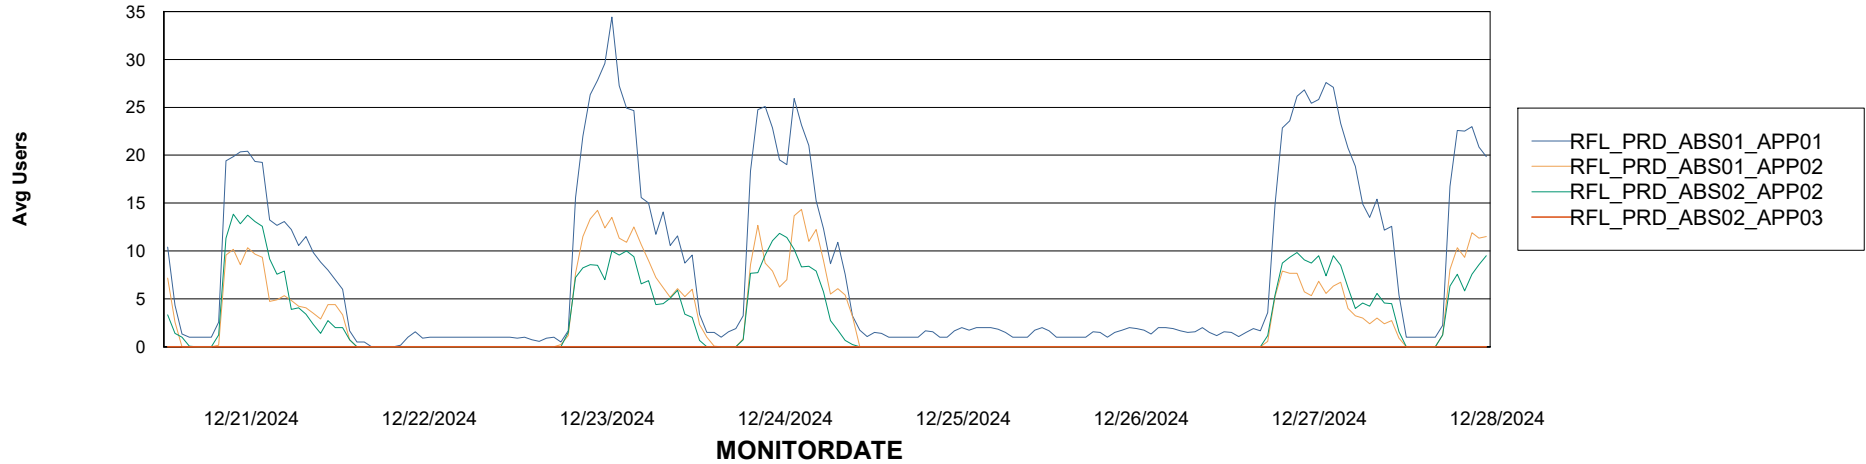

Avg users per day per ABS server