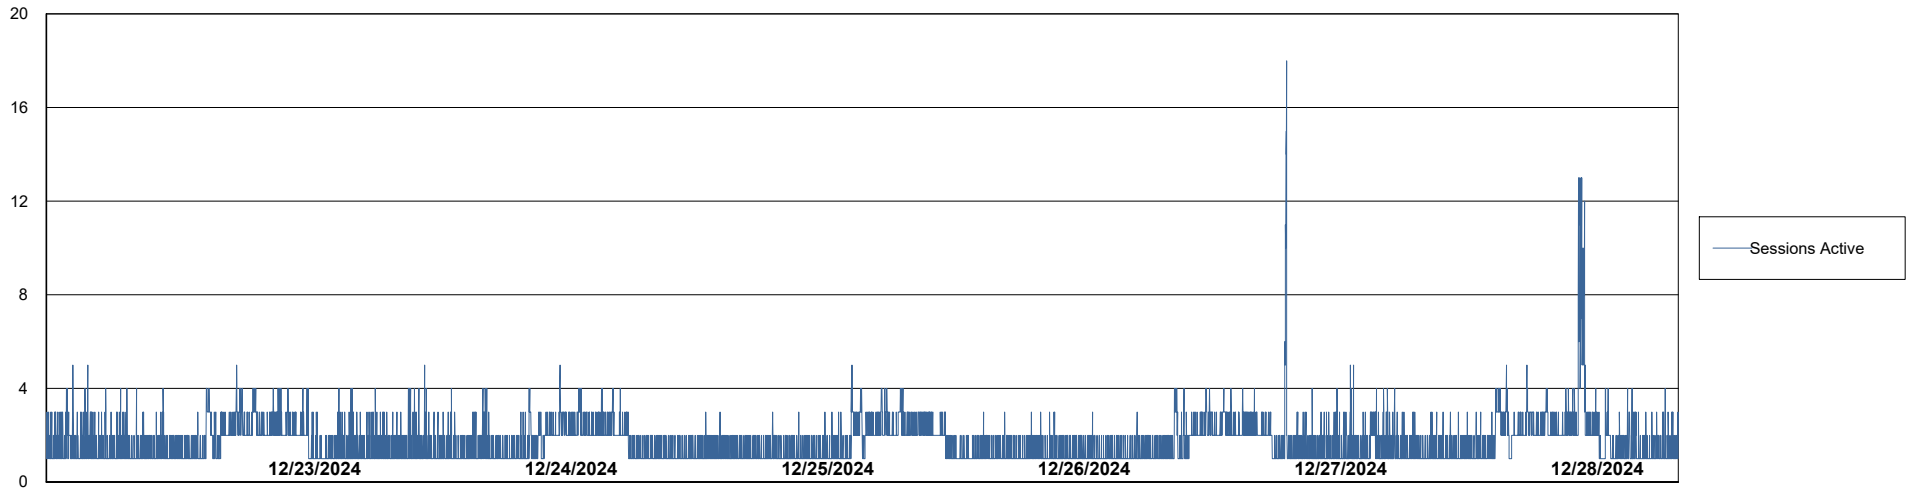

Database Performance RFL_PRD_ABS01_DB