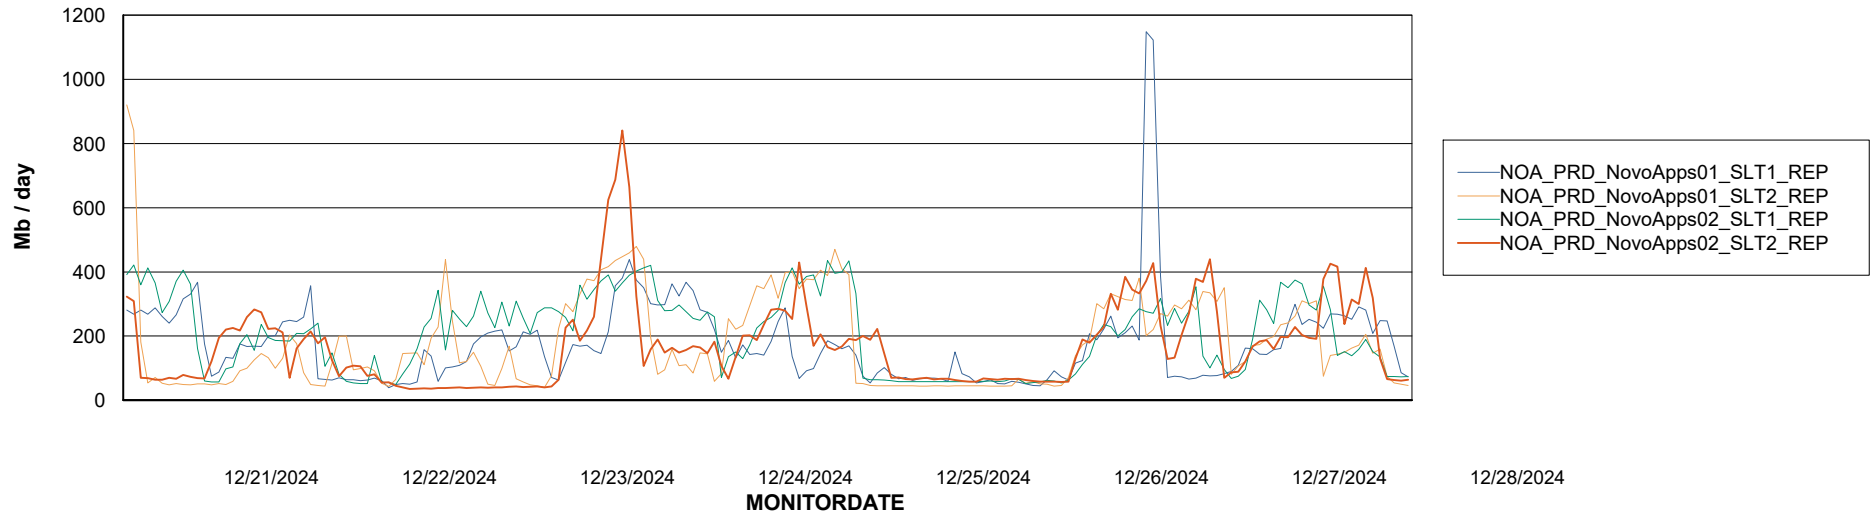

ABSSolute Application ReportServer Services

Avg memory used per ReportServer Service