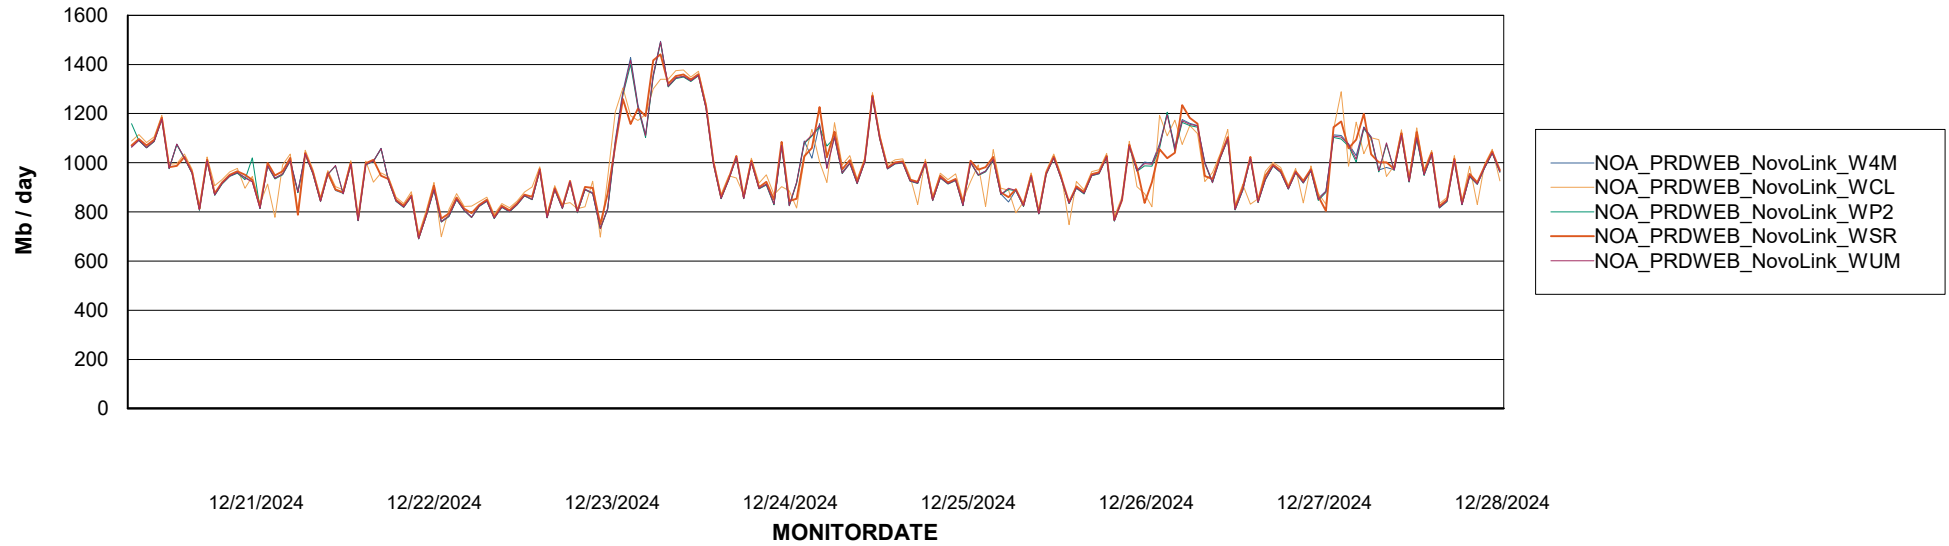

Avg memory used per ReportServer Service

Weekly SLA Customer Report

Customer NOA_Production (24/7)
Database ID 116

ABSSolute Web Component Services

Avg memory used per ABS Web component

Weekly SLA Customer Report