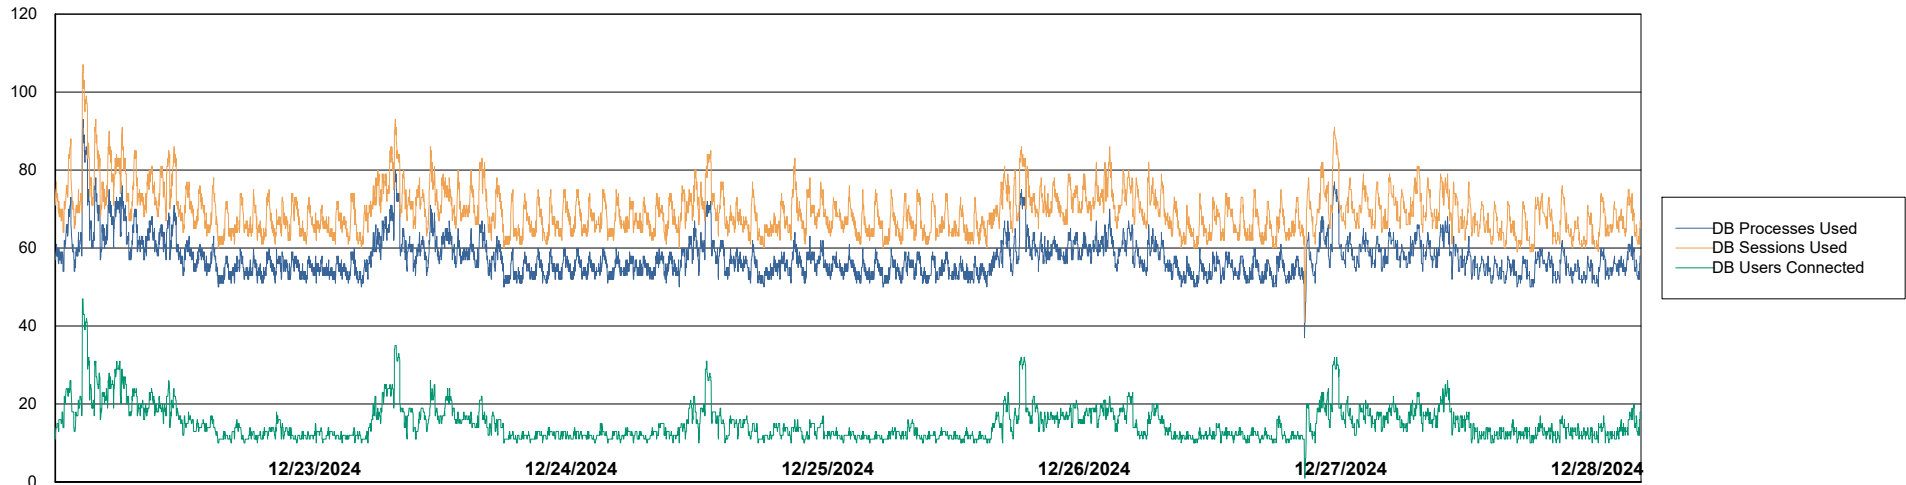

DB Processes Max 300

Weekly SLA Customer Report

Customer NOA_Production (24/7)
Database ID 116

Database Performance NOA_PRD_NOVOBI_ABS1

Weekly SLA Customer Report

Customer NOA_Production (24/7)
Database ID 116