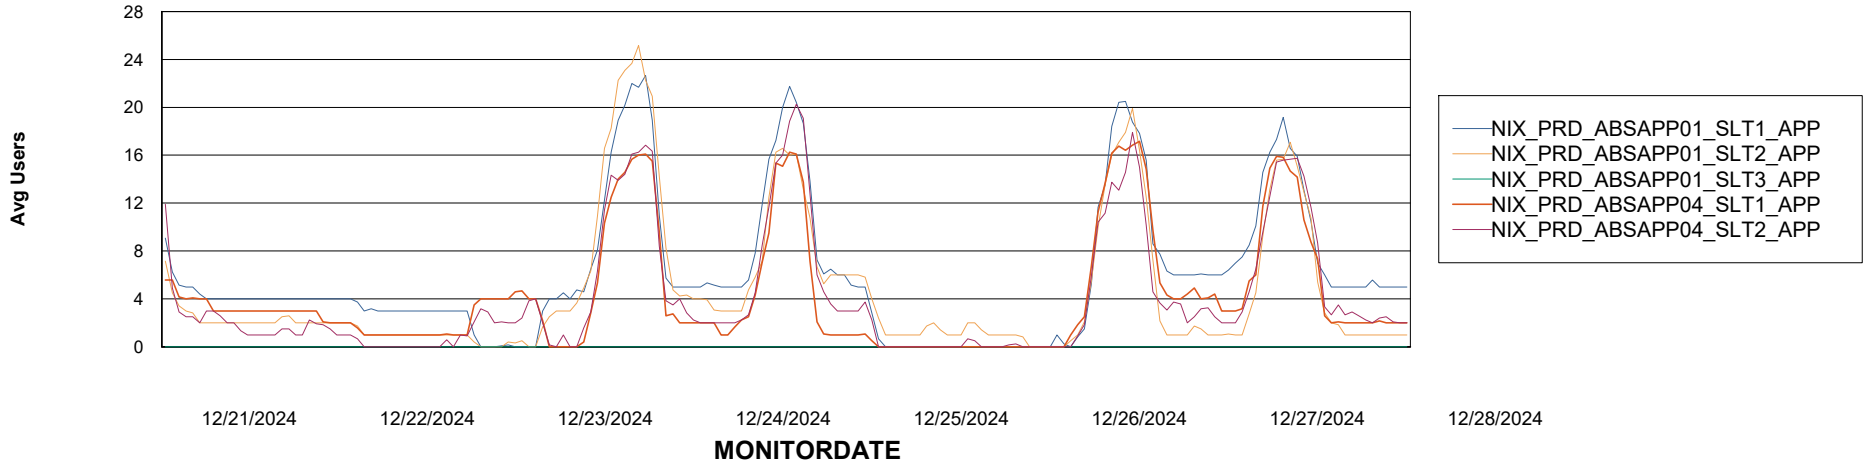

Avg users per day per ABS server