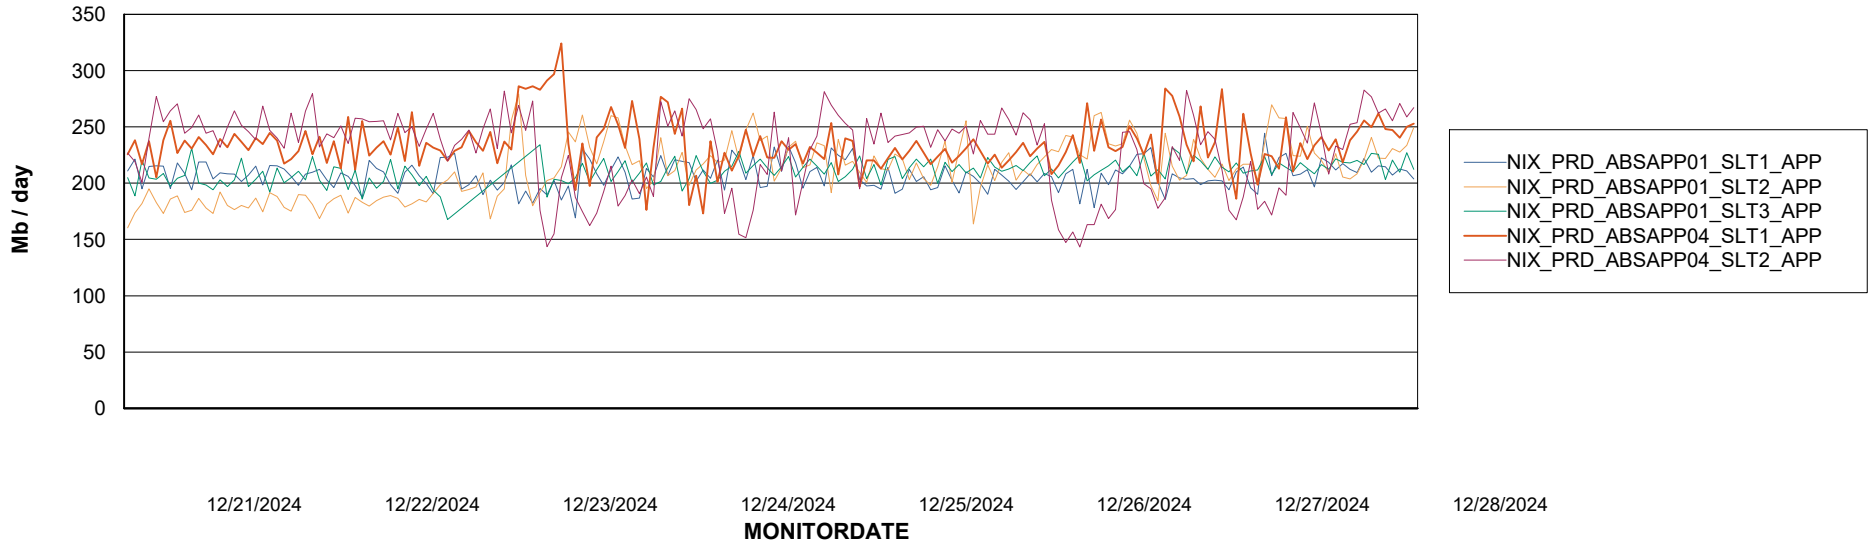

ABSSolute Application Server Services

Avg memory used per ABS Server Service