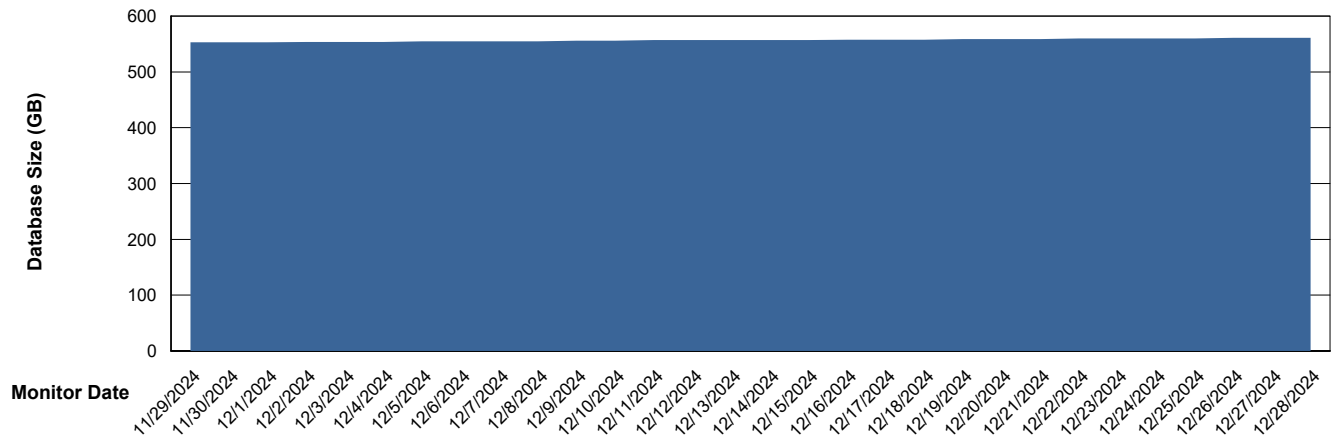

DATABASE SIZE NIX_PRD_ABSDB01_ABS1

Database growth over last month