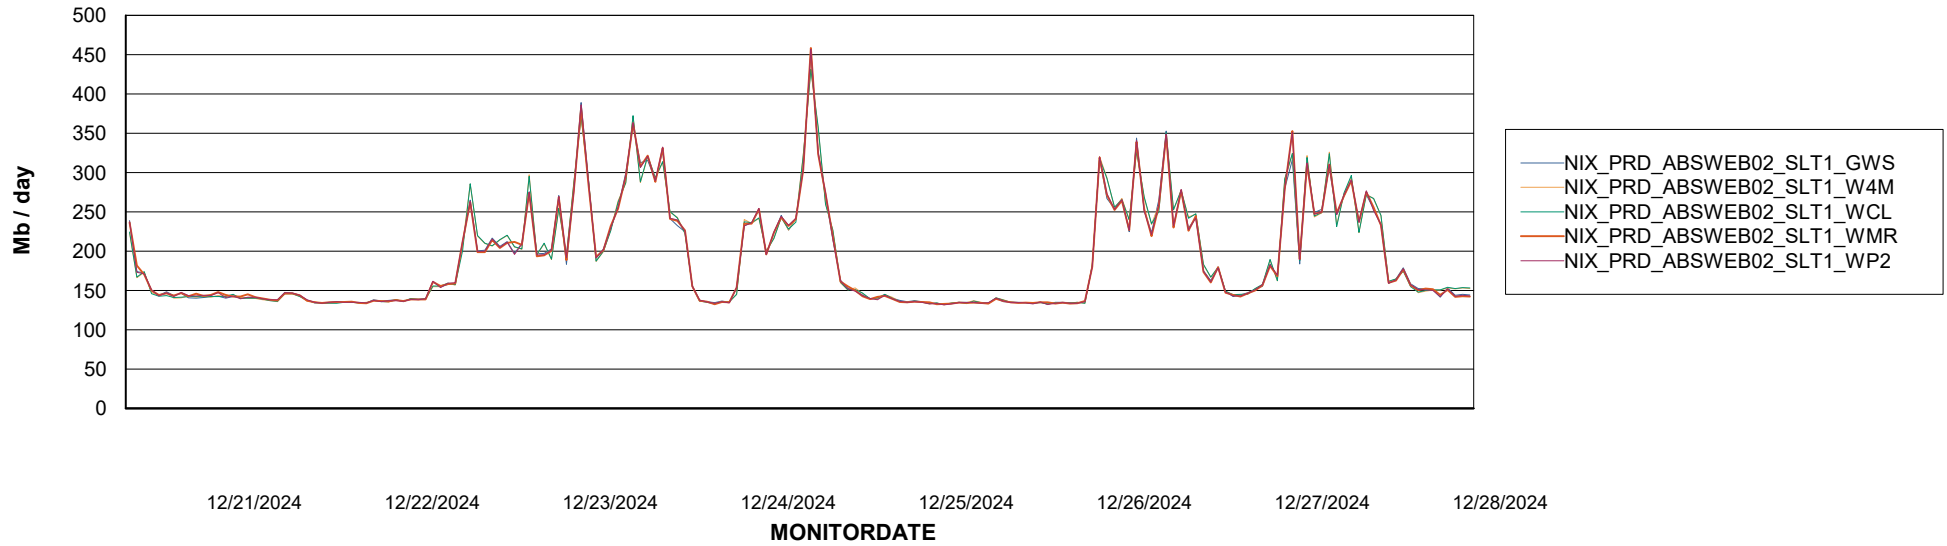

ABSSolute Web Component Services

Avg memory used per ABS Web component