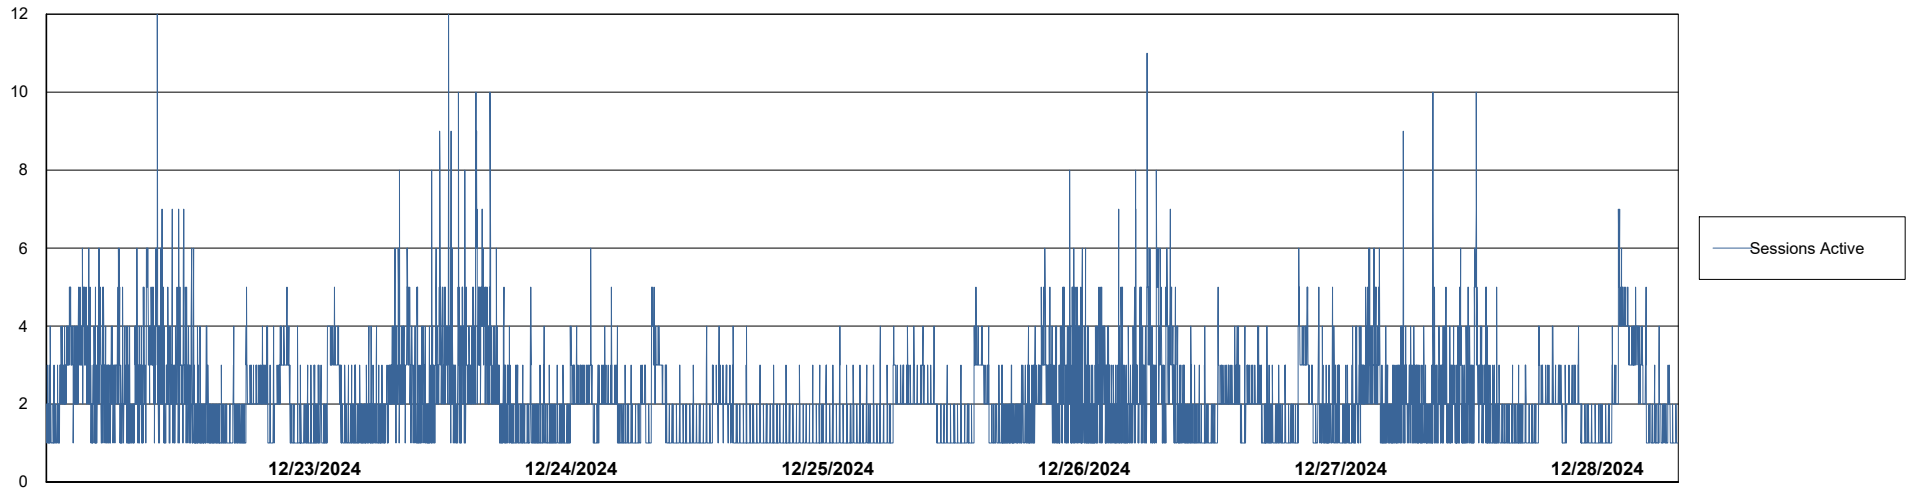

Weekly SLA Customer Report

Customer NIX_Production
Database ID 51

Database Performance NIX_PRD_ABSBI_ABS1

Weekly SLA Customer Report

Customer NIX_Production
Database ID 51

Database Performance NIX_PRD_ABSD01_ABS1