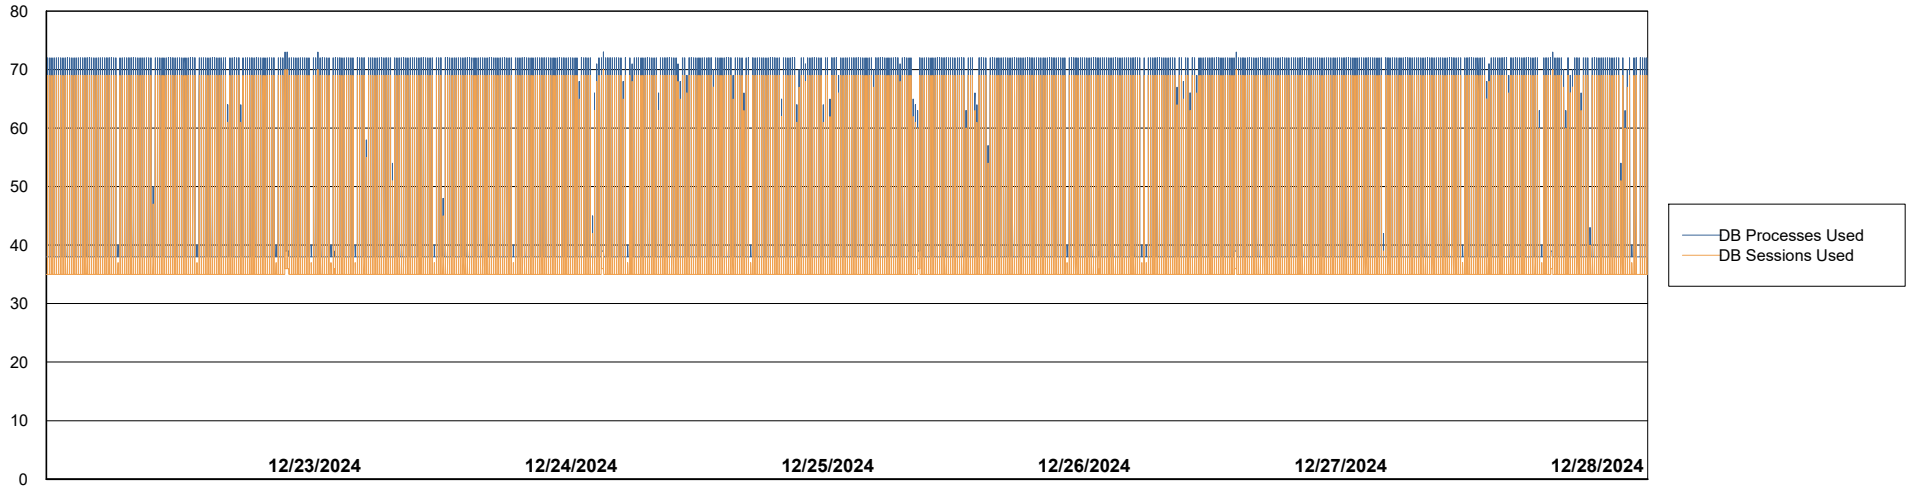

Database Performance NIX_PRD_ABSD02_HSBABS1

DB Processes Max 300