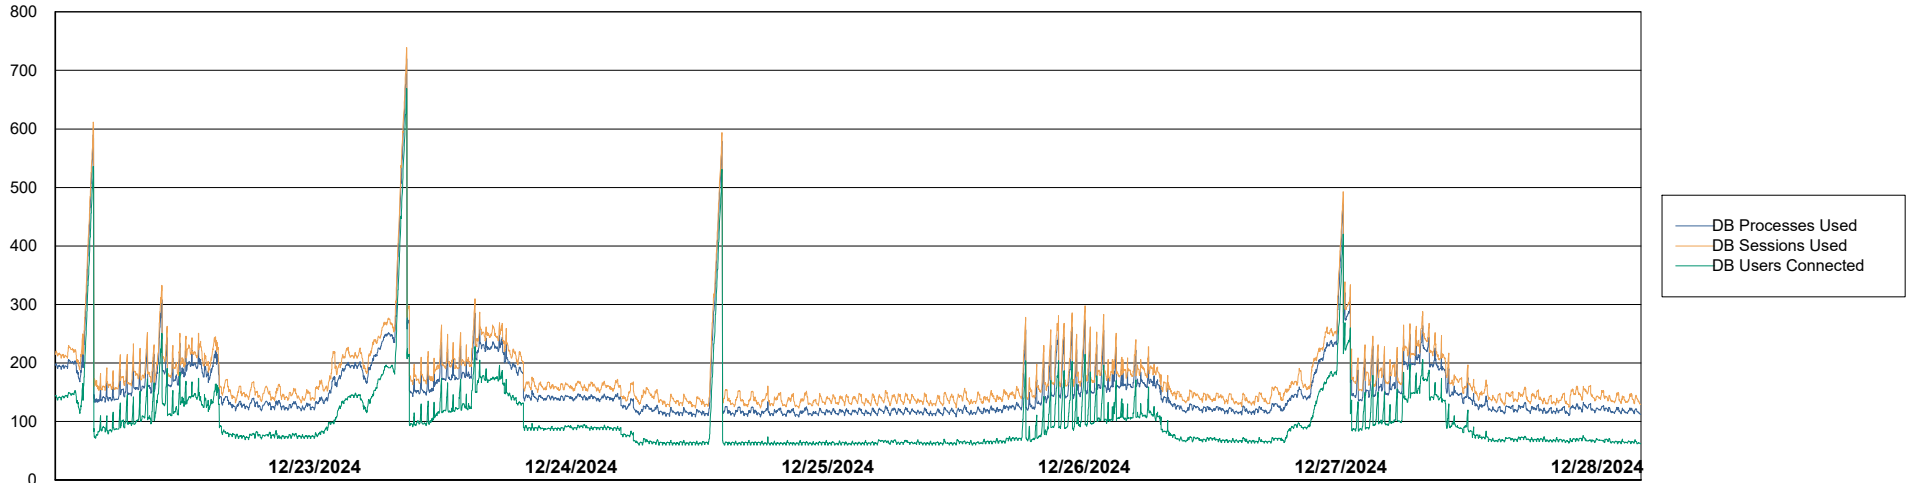

Weekly SLA Customer Report

Customer NIX_Production
Database ID 51

Database Performance NIX_PRD_ABSBI_ABS1

Weekly SLA Customer Report

Customer NIX_Production
Database ID 51

Database Performance NIX_PRD_ABSD01_ABS1