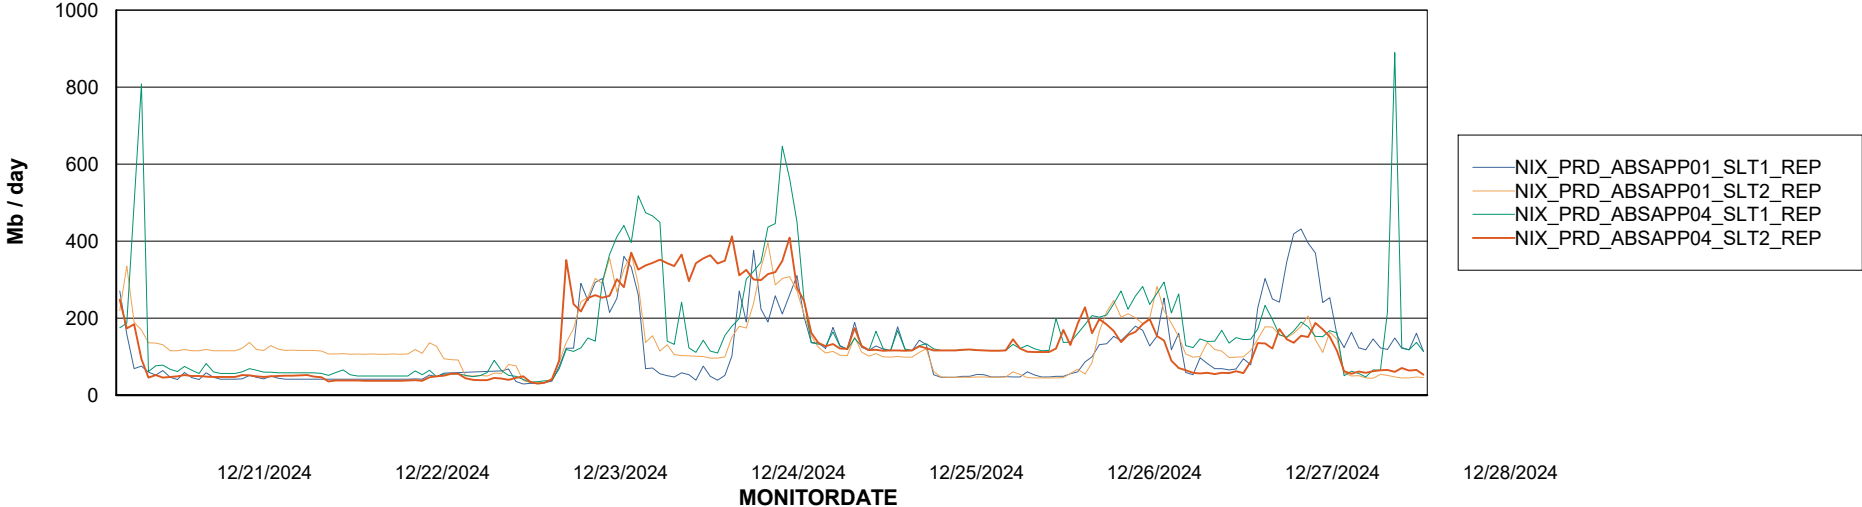

Avg memory used per ABS Server Service

Avg users per day per ABS server

Weekly SLA Customer Report

Customer NIX_Production
Database ID 51

ABSSolute Application ReportServer Services

Avg memory used per ReportServer Service