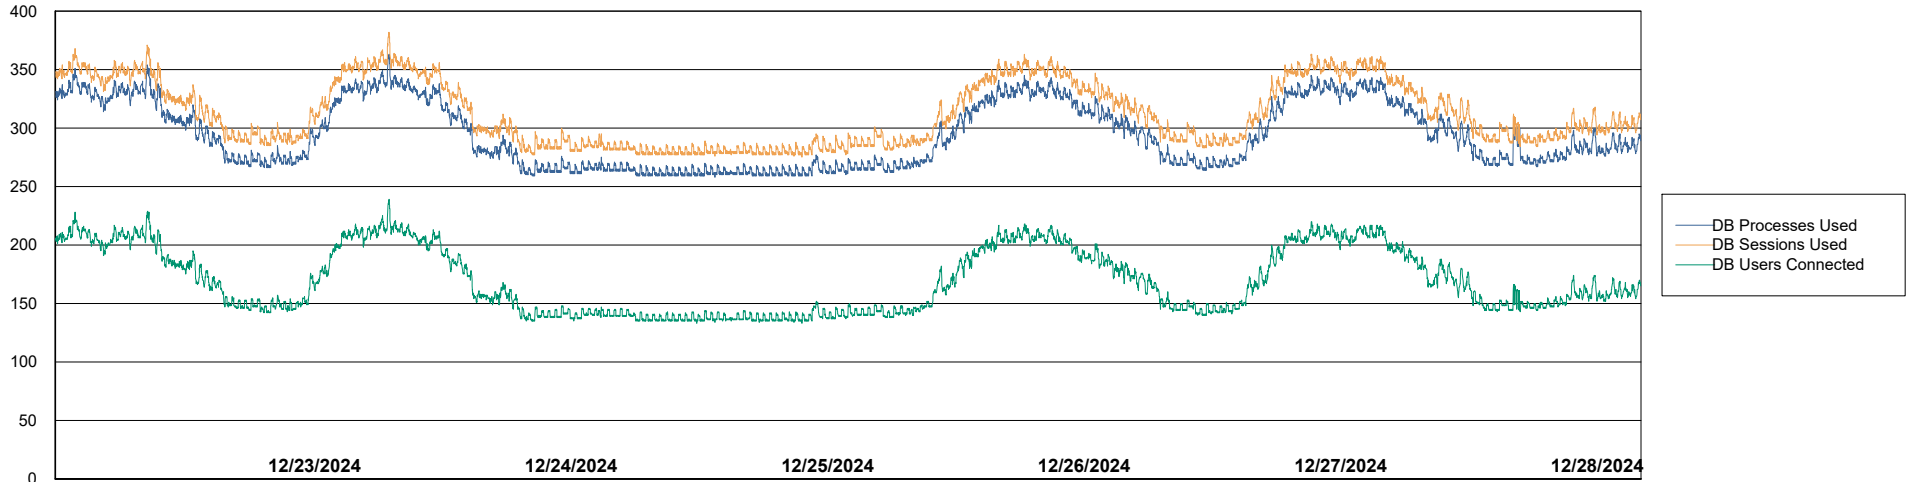

Database Performance KLH_PRD_SRSDDB01_ABS1