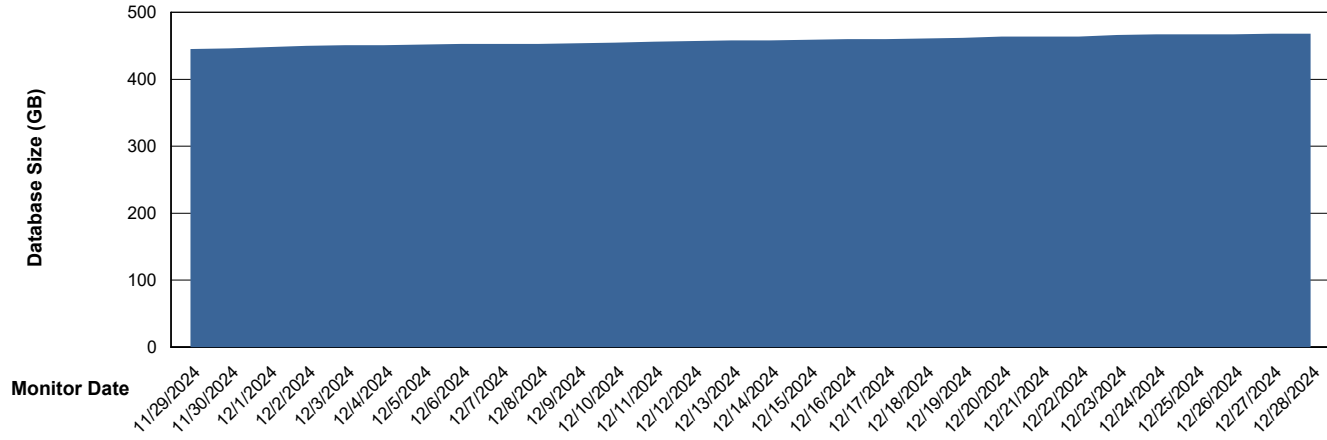

DATABASE SIZE KLH_PRD_SRSBIDB01_ABS1

Database growth over last month

Weekly SLA Customer Report

Customer KLH_Production (24/7)
Database ID 139

DATABASE SIZE KLH_PRD_SRSDB01_ABS1

Database growth over last month