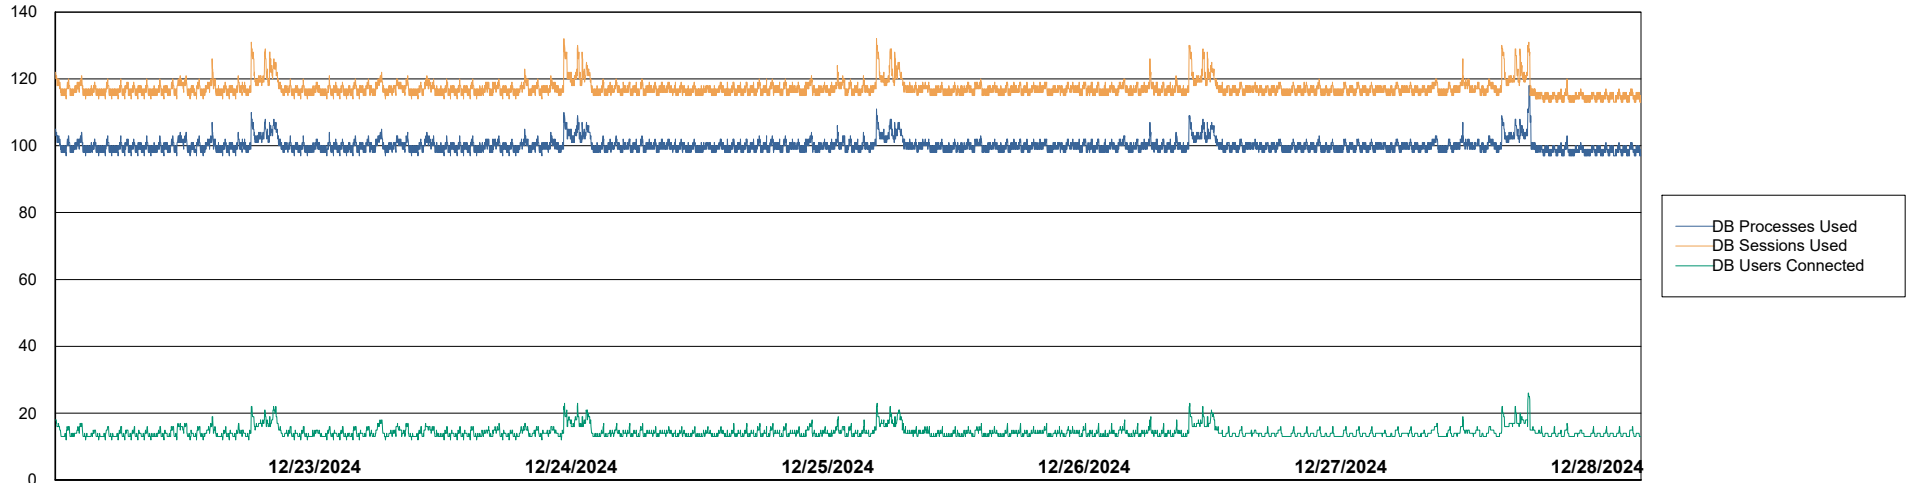

Weekly SLA Customer Report

Customer KLH_Production (24/7)
Database ID 139

Database Performance Future Live KLH_PRD_SRSBIDB02_ABS1

Weekly SLA Customer Report

Customer KLH_Production (24/7)
Database ID 139

Database Performance KLH_PRD_SRSBIDB01_ABS1