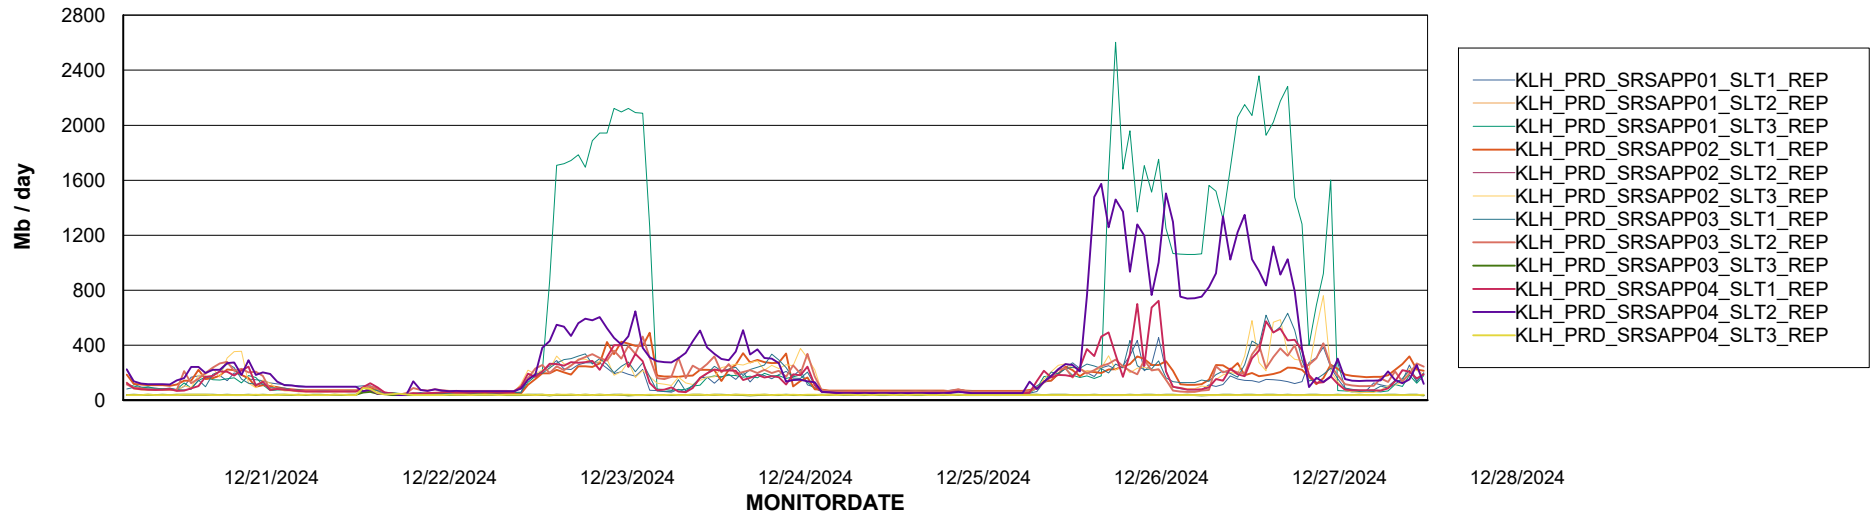

ABSSolute Application ReportServer Services

Avg memory used per ReportServer Service