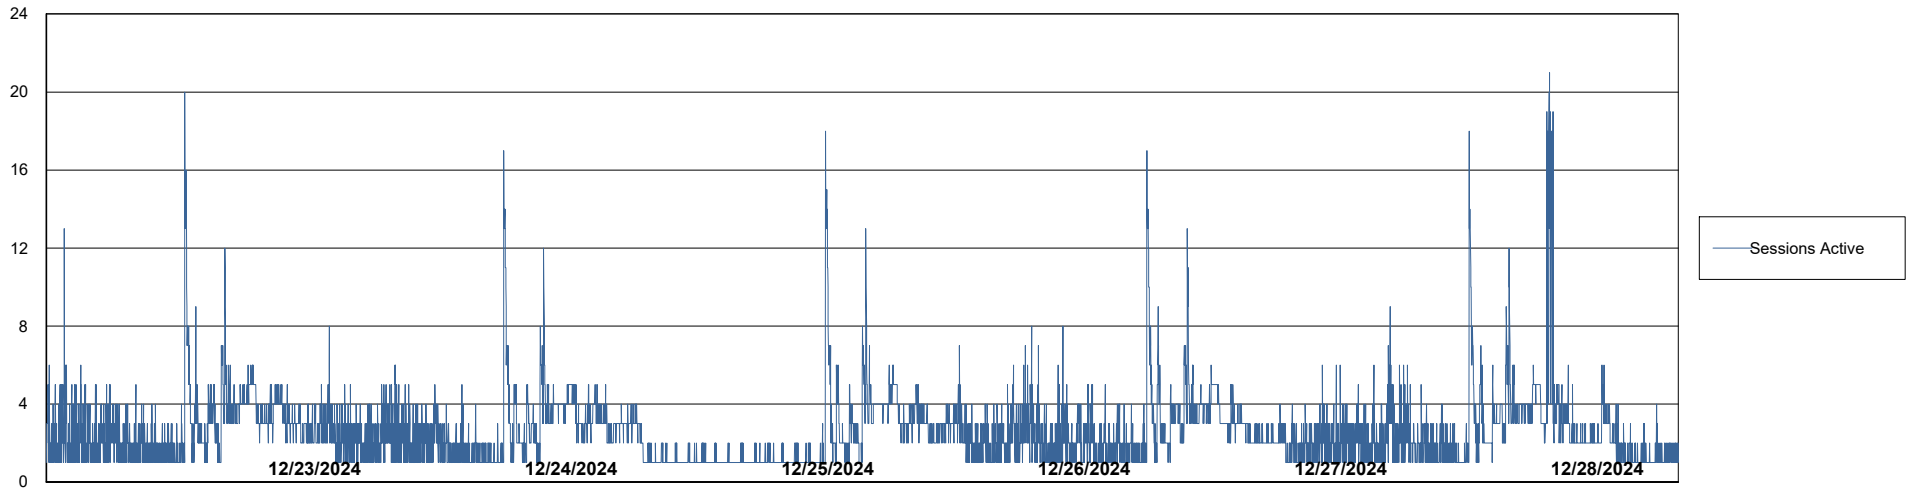

Database Performance KLH_PRD_SRSDDB01_ABS1