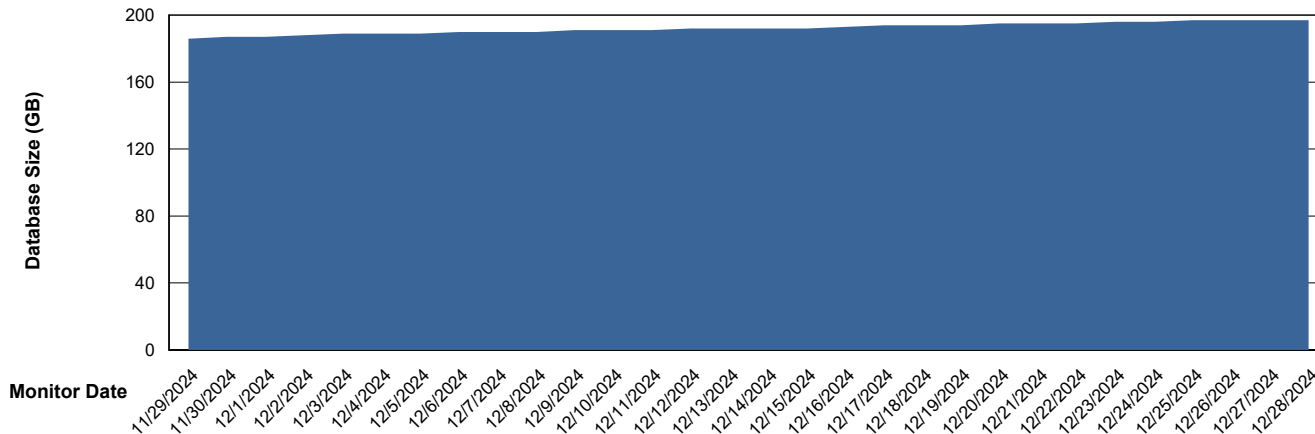

DATABASE SIZE KLH_PRD_SRSBIDB01_ABS1

Database growth over last month