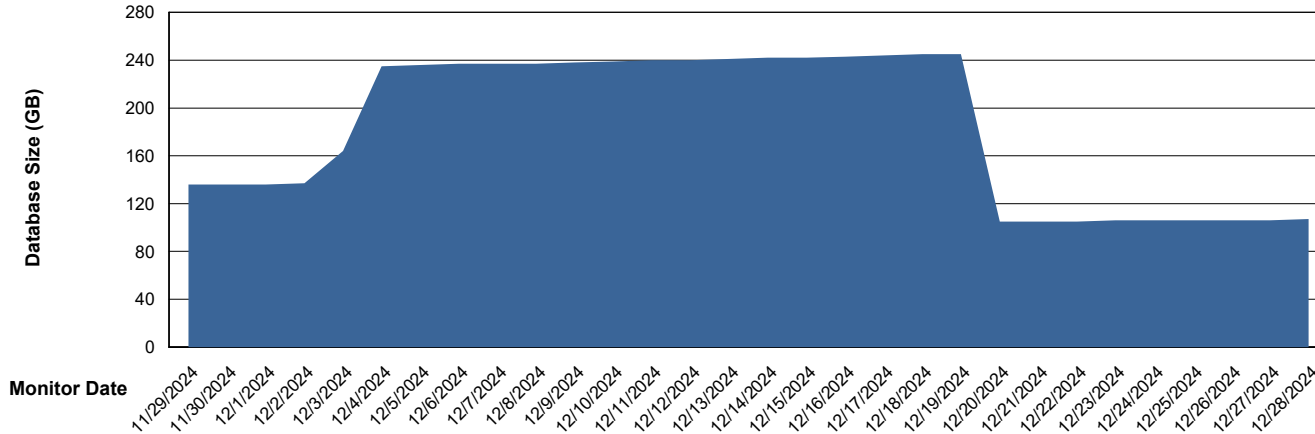

DB Processes Max 1,000
DB Processes Max 0
DB Processes Max 4

Weekly SLA Customer Report

Customer KLH_Production (24/7)
Database ID 139

DATABASE SIZE Future Live KLH_PRD_SRSBIDB02_ABS1

Database growth over last month