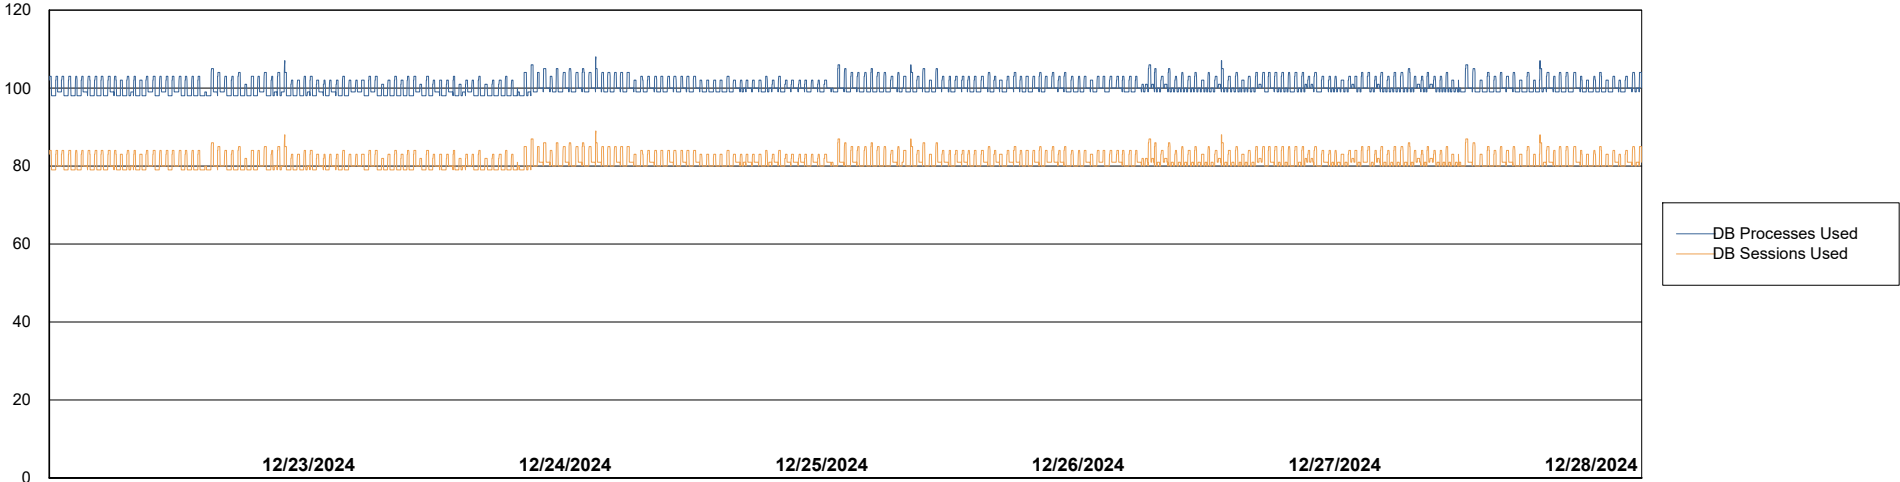

Database Performance KLH_PRD_SRSD02_HSBABS1

DB Processes Max 1,000
DB Processes Max 0
DB Processes Max 4