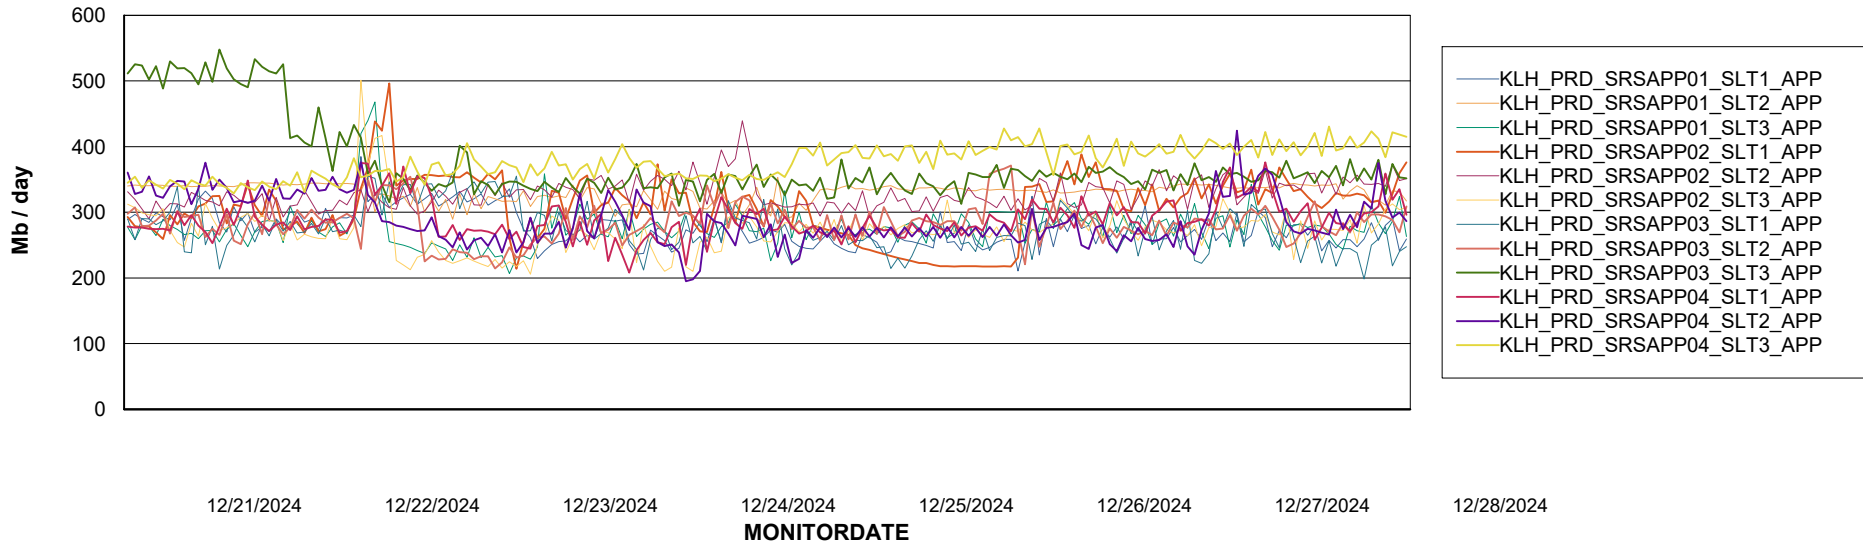

ABSSolute Application Server Services

Avg memory used per ABS Server Service