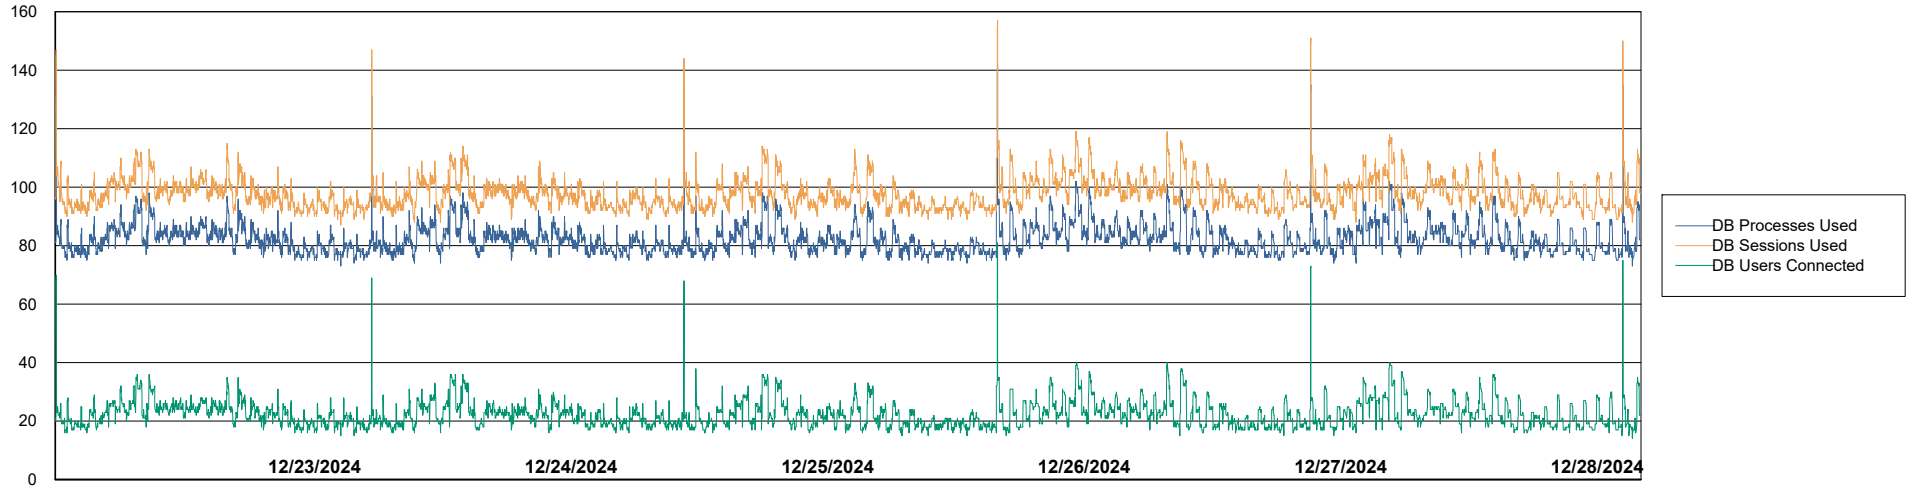

Database Performance KBR-BI-TOR_PROD_ABS1