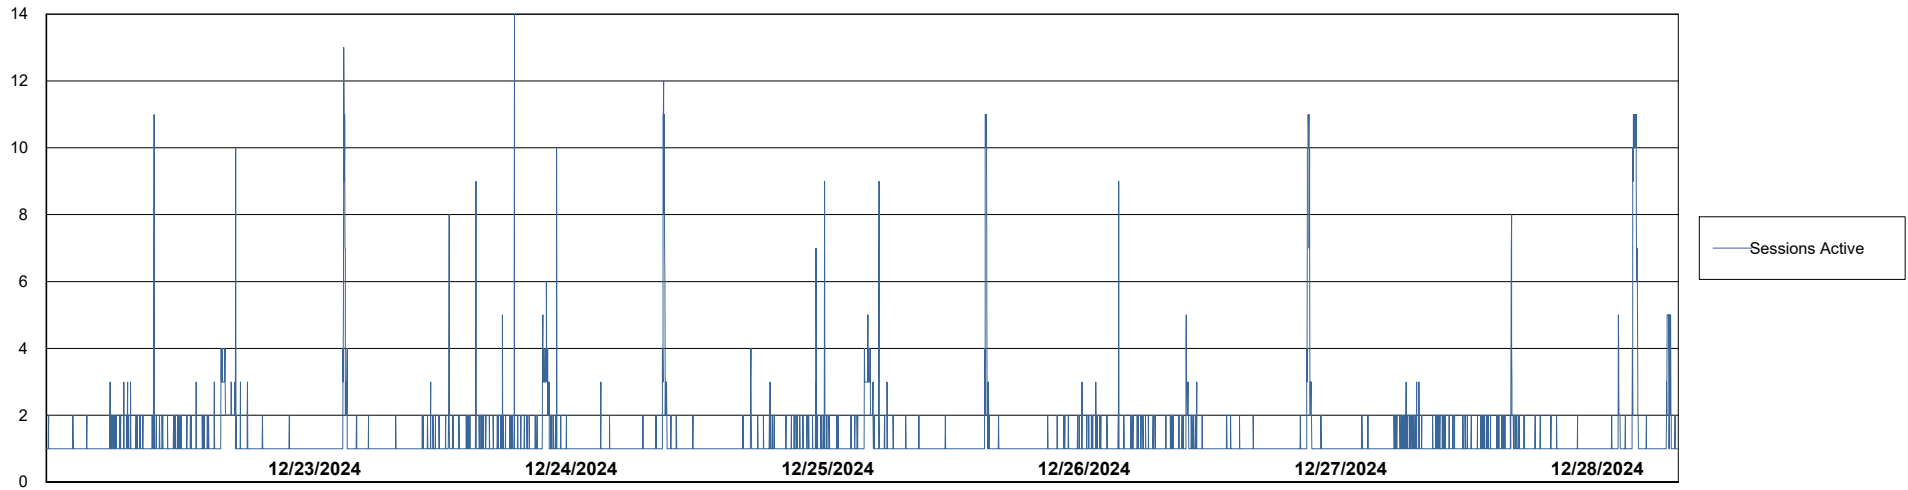

Weekly SLA Customer Report

Customer KBR OCI TOR Production
Database ID 200

Database Performance KBR-BI-TOR_PROD_ABS1

Weekly SLA Customer Report

Customer KBR OCI TOR Production
Database ID 200

Database Performance KBR-DBS1-TOR_PROD_ABS1