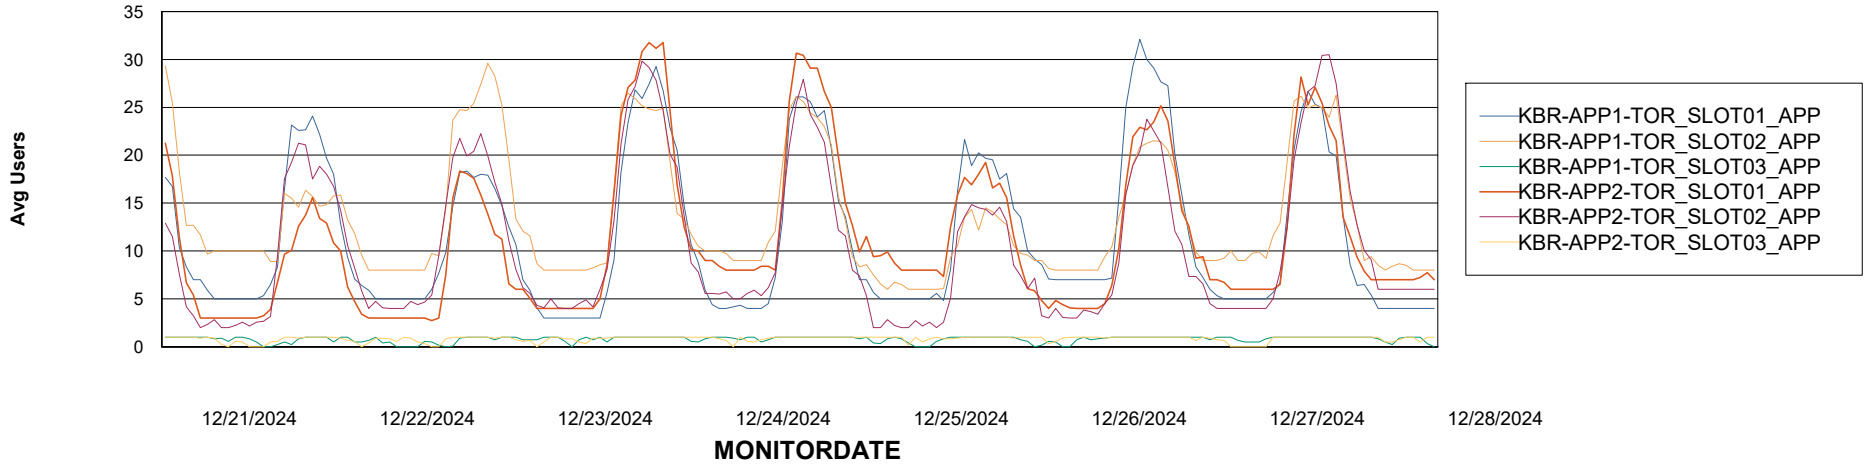

Avg users per day per ABS server