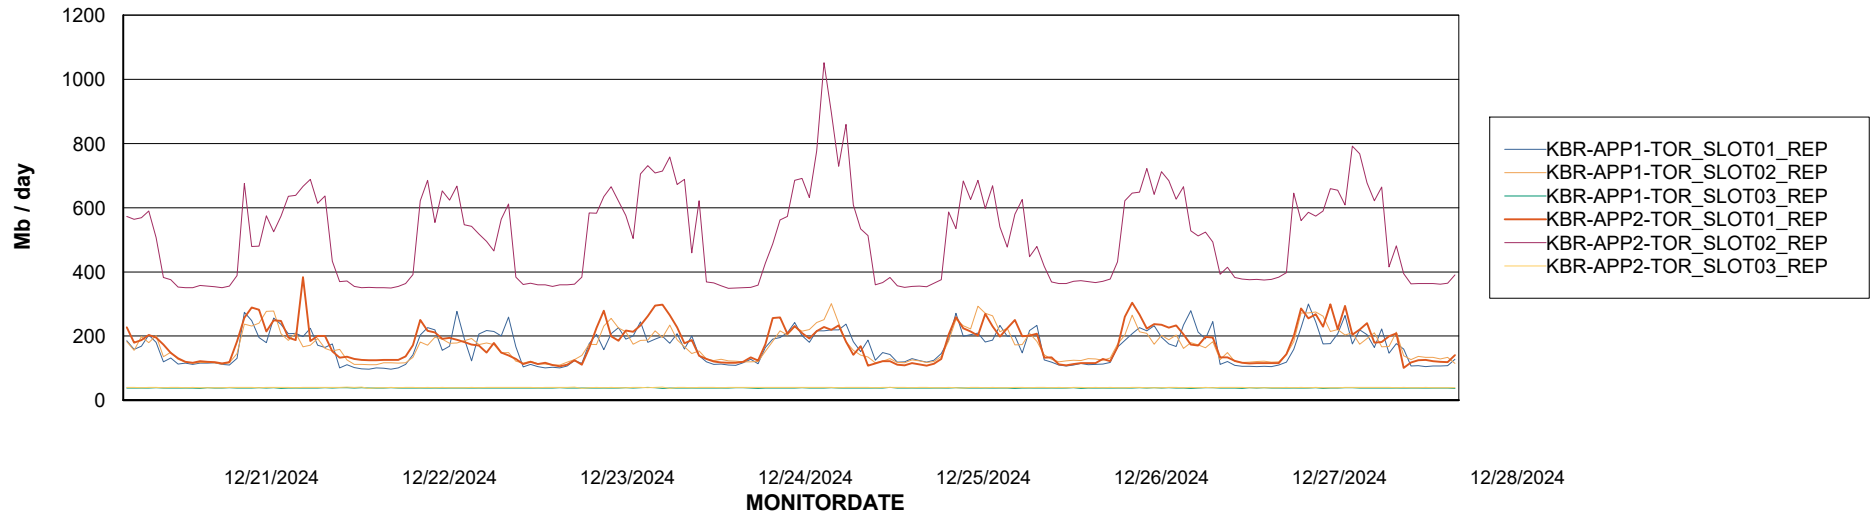

Avg memory used per ABS Server Service

Avg users per day per ABS server

Weekly SLA Customer Report

Customer KBR OCI TOR Production
Database ID 200

ABSSolute Application ReportServer Services

Avg memory used per ReportServer Service