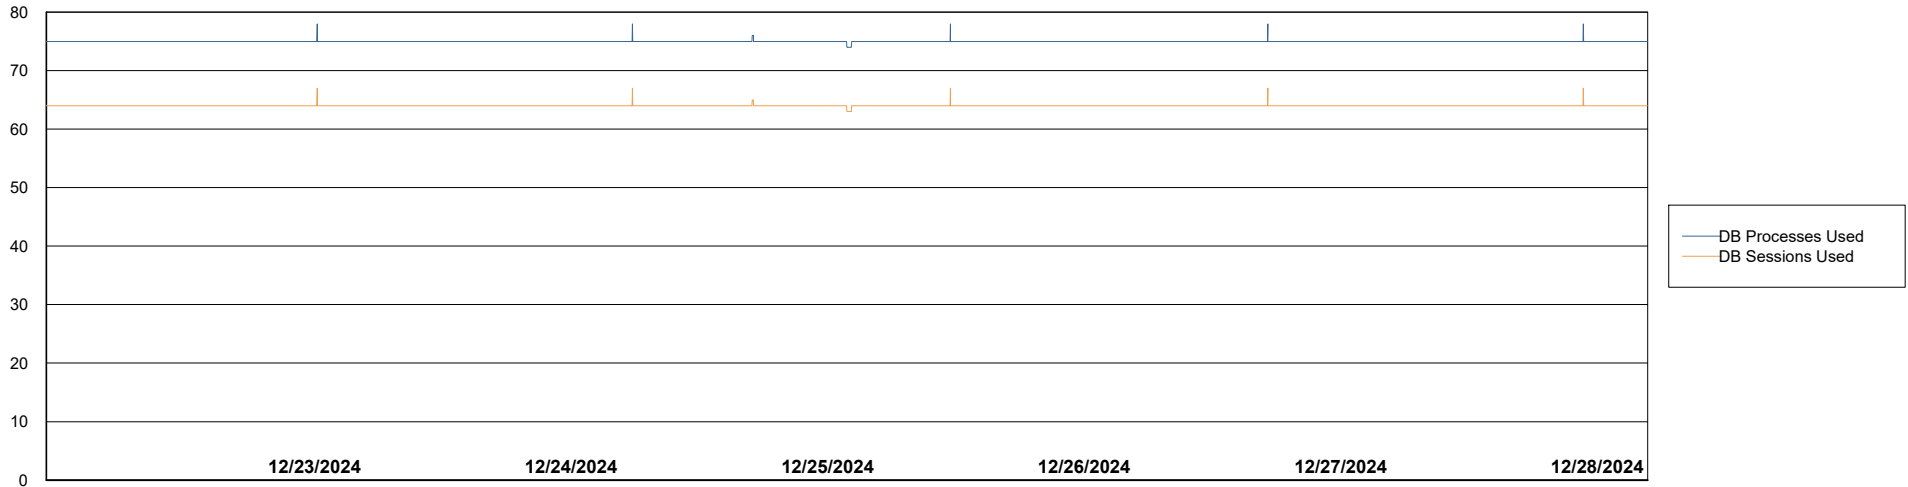

Database Performance KBR-DBS2-TOR_PROD_HSBABS1

DB Processes Max 4
DB Processes Max 0
DB Processes Max 1,000