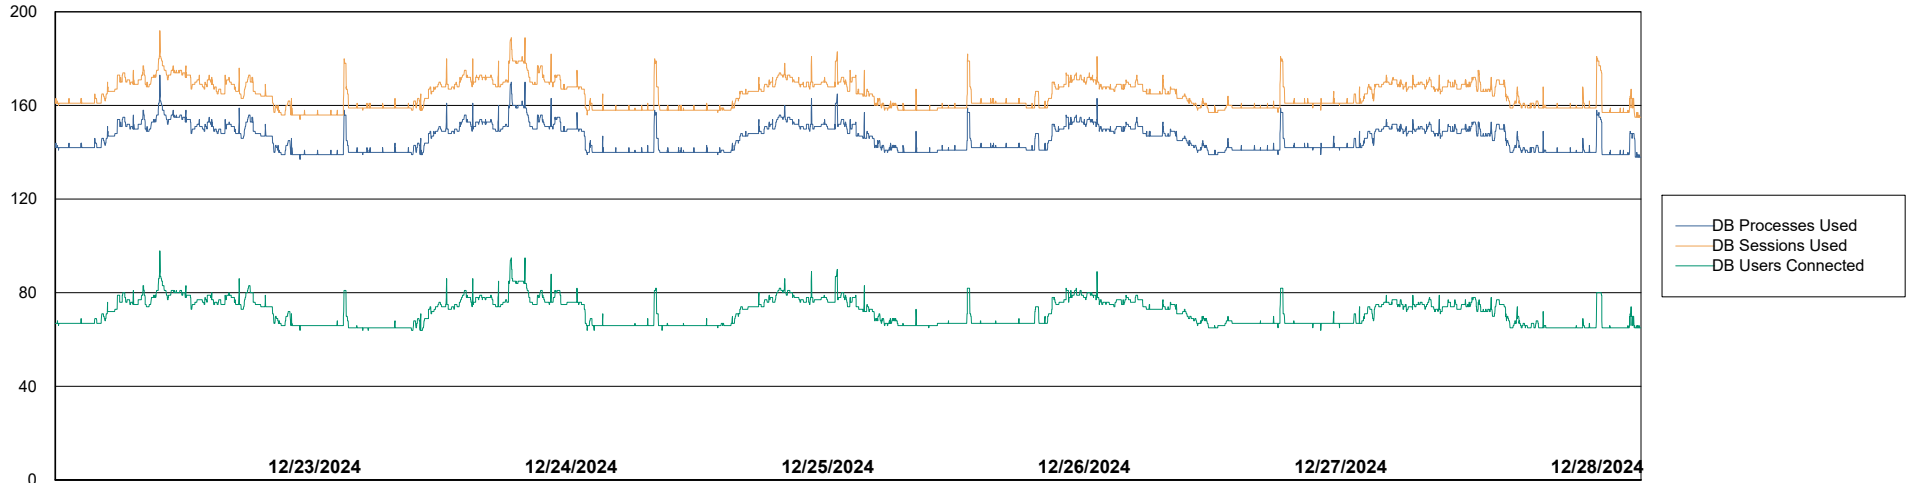

Weekly SLA Customer Report

Customer KBR OCI TOR Production
Database ID 200

Database Performance KBR-BI-TOR_PROD_ABS1

Weekly SLA Customer Report

Customer KBR OCI TOR Production
Database ID 200

Database Performance KBR-DBS1-TOR_PROD_ABS1