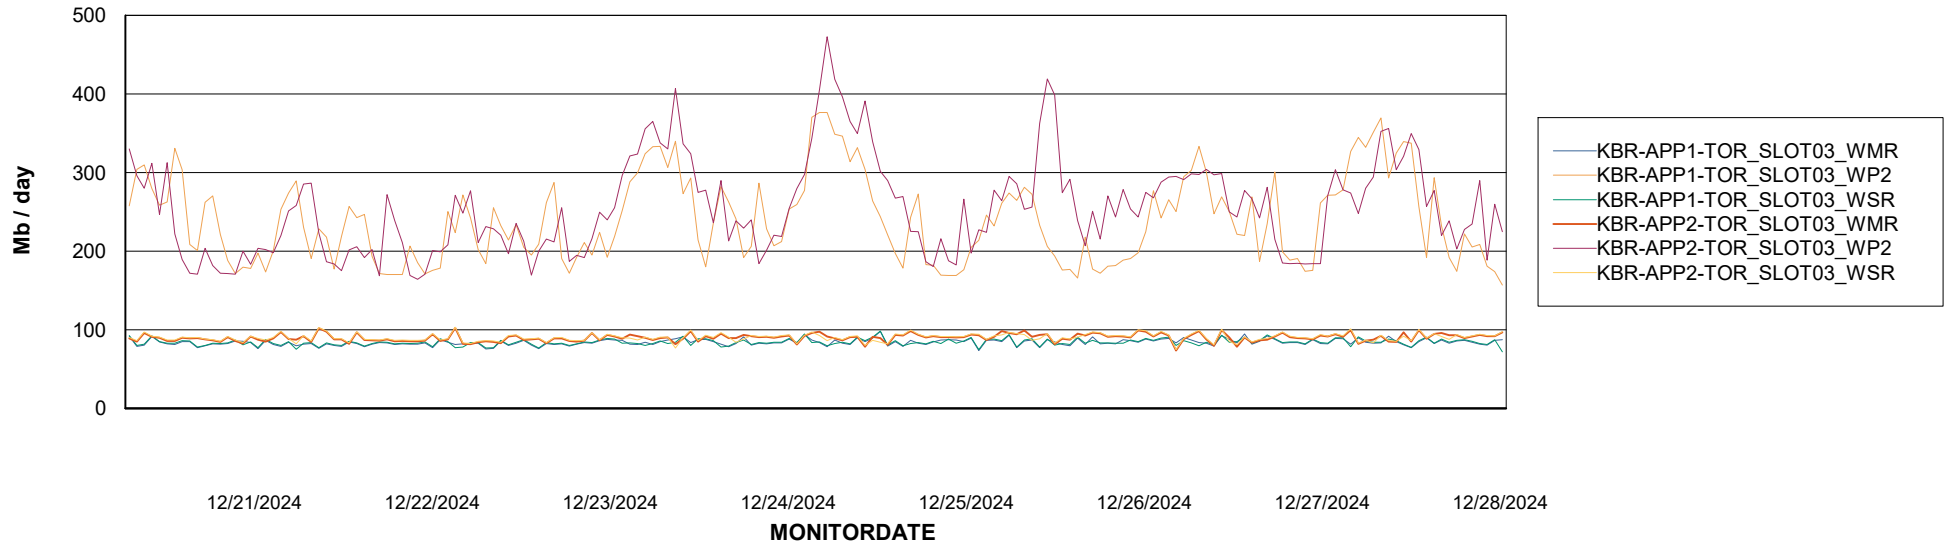

ABSSolute Web Component Services

Avg memory used per ABS Web component