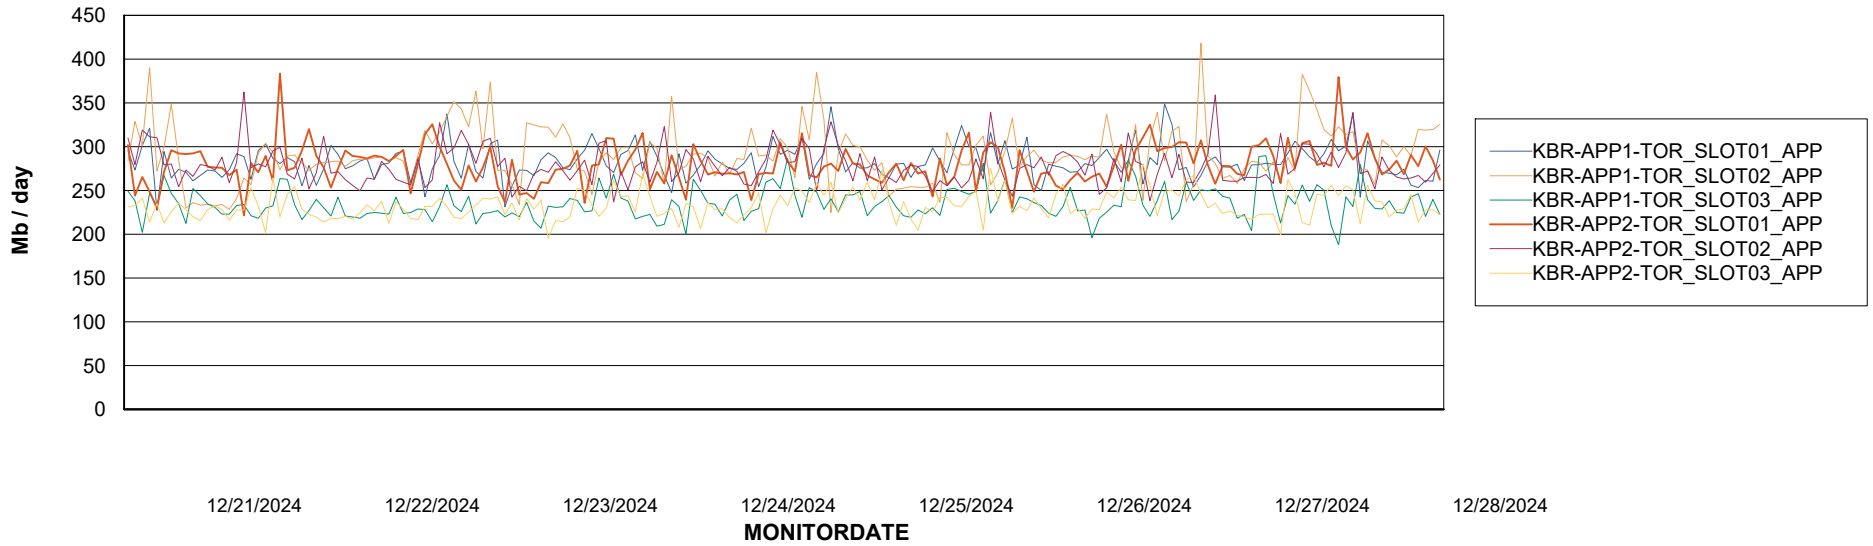

ABSSolute Application Server Services

Avg memory used per ABS Server Service