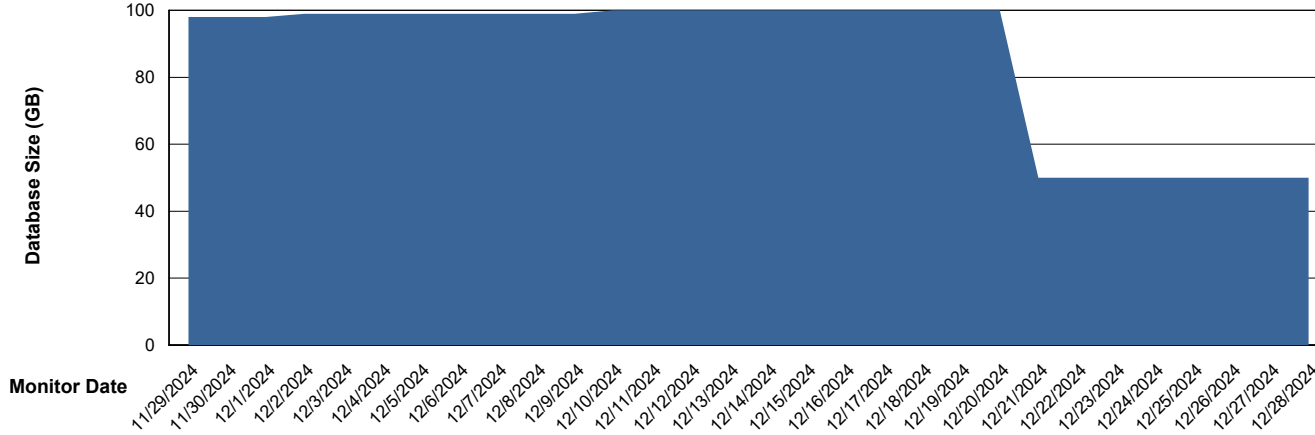

DATABASE SIZE KBR-BI-TOR_PROD_ABS1

Database growth over last month