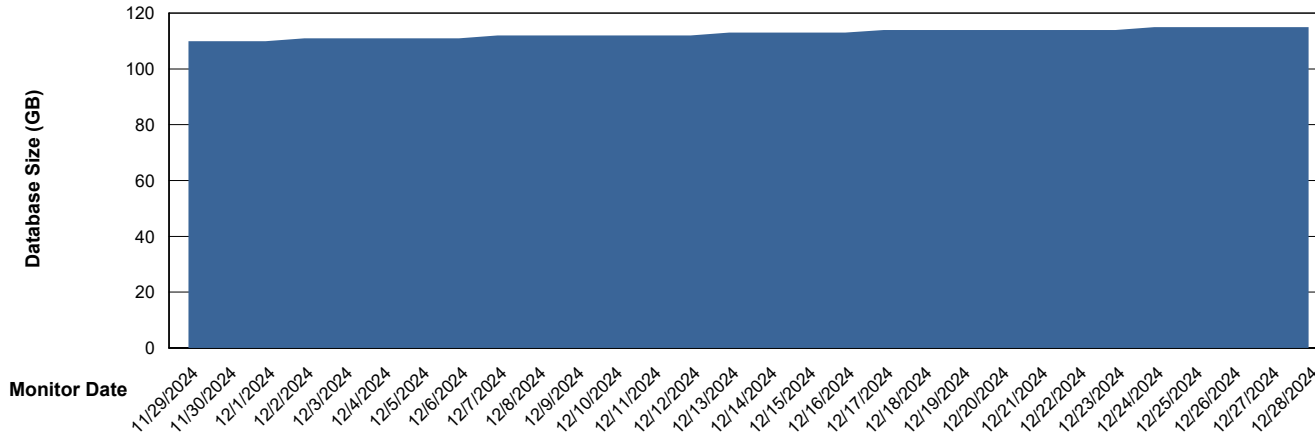

Customer KBR OCI TOR Production
Database ID 200

DATABASE SIZE KBR-BI-TOR_PROD_ABS1

Database growth over last month

DATABASE SIZE KBR-DBS1-TOR_PROD_ABS1

Database growth over last month

Weekly SLA Customer Report