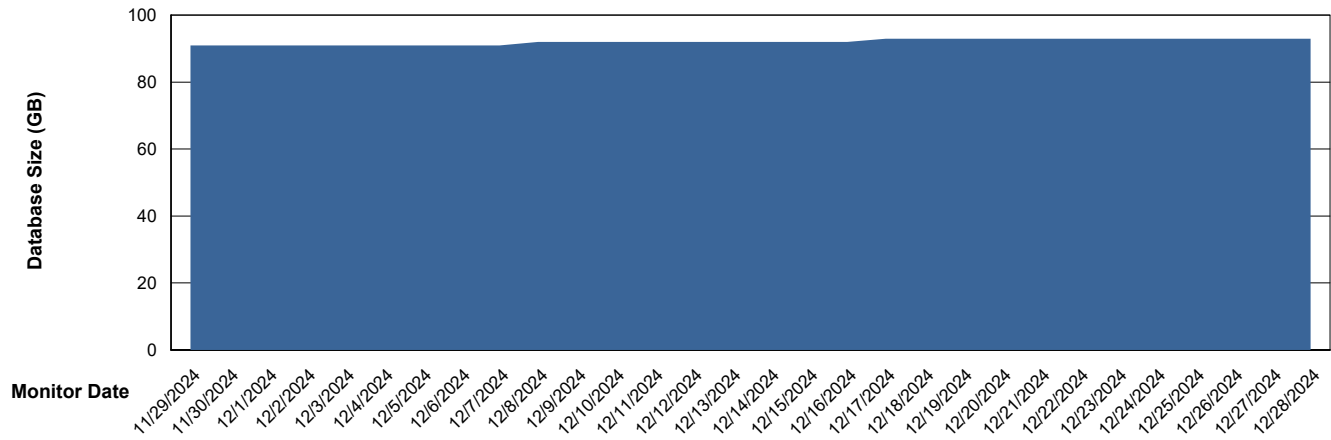

DATABASE SIZE HUE_PRD_S-ORABI2024_ABS1 (Future Live OAS)

Database growth over last month