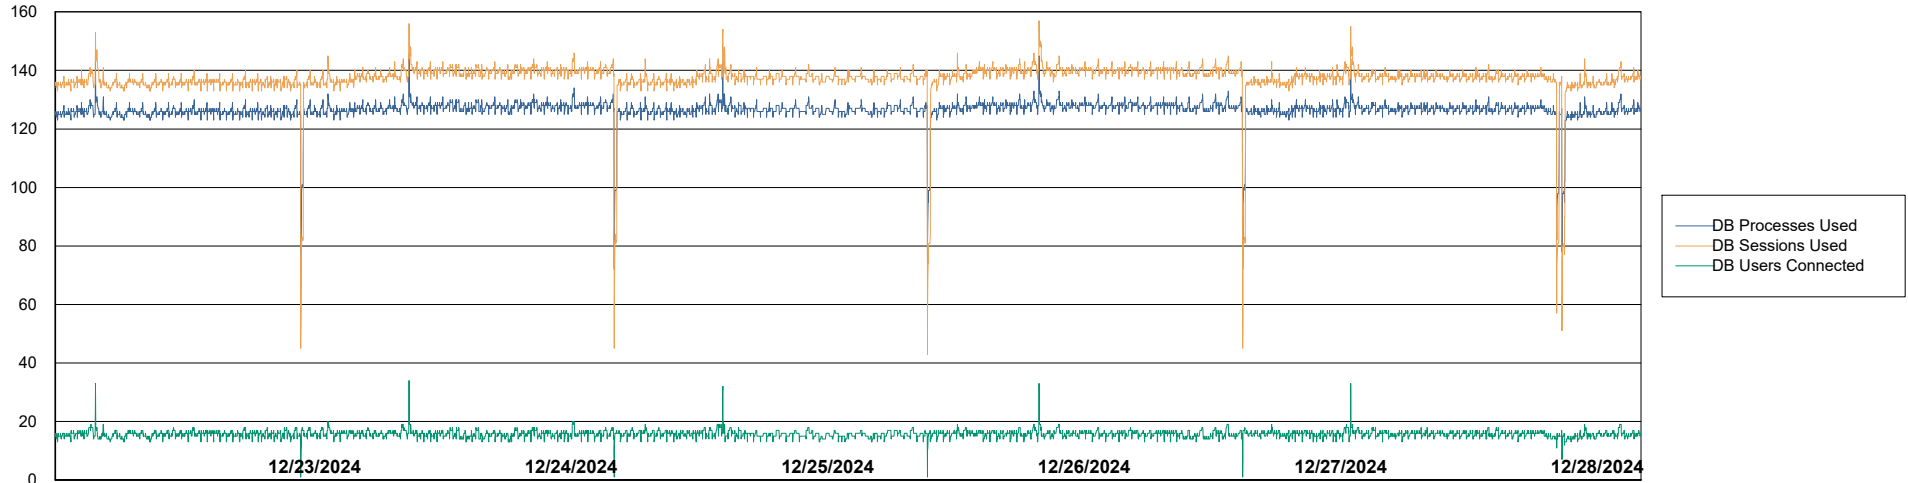

Weekly SLA Customer Report

Customer HUE_Production
Database ID 154

Database Performance HUE_PRD_S-ORABI2_ABS1

Weekly SLA Customer Report

Customer HUE_Production
Database ID 154

Database Performance HUE_PRD_S-ORABI2024_ABS1 (Future Live OAS)