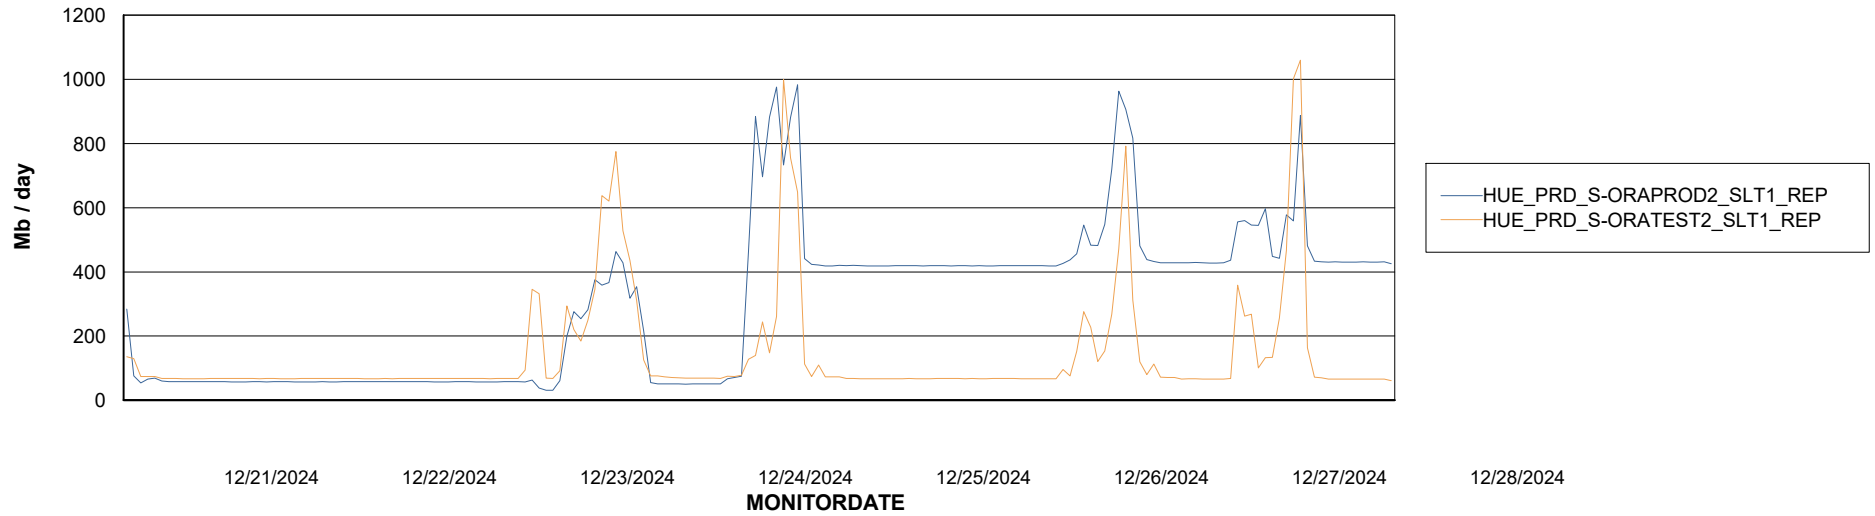

Avg memory used per ABS Server Service

Avg users per day per ABS server

Weekly SLA Customer Report

Customer HUE_Production
Database ID 154

ABSSolute Application ReportServer Services

Avg memory used per ReportServer Service