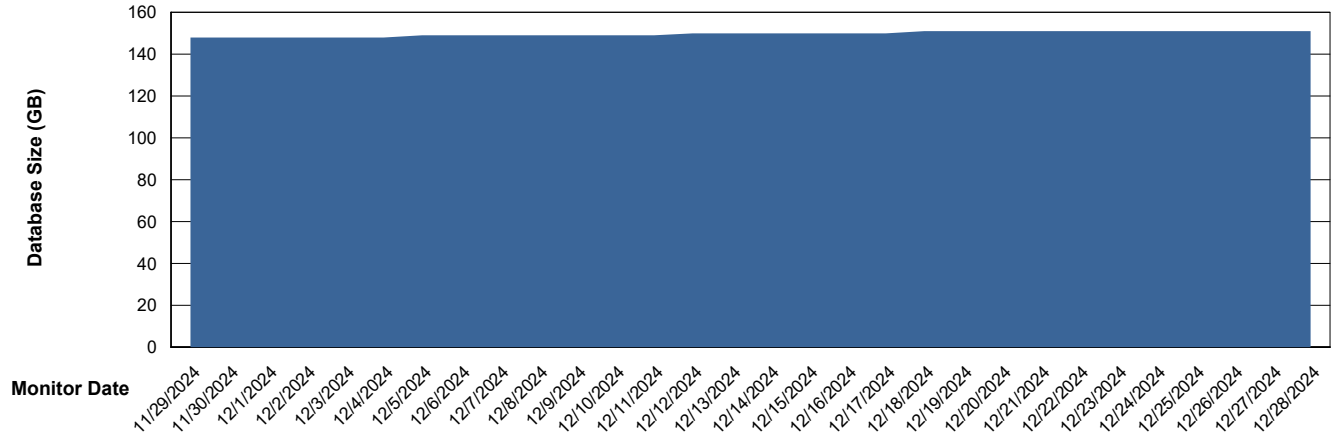

Database growth over last month

Weekly SLA Customer Report

Customer HUE_Production
Database ID 154

DATABASE SIZE HUE_PRD_S-ORAPROD2_ABS1

Database growth over last month

Weekly SLA Customer Report

Customer HUE_Production
 Database ID 154