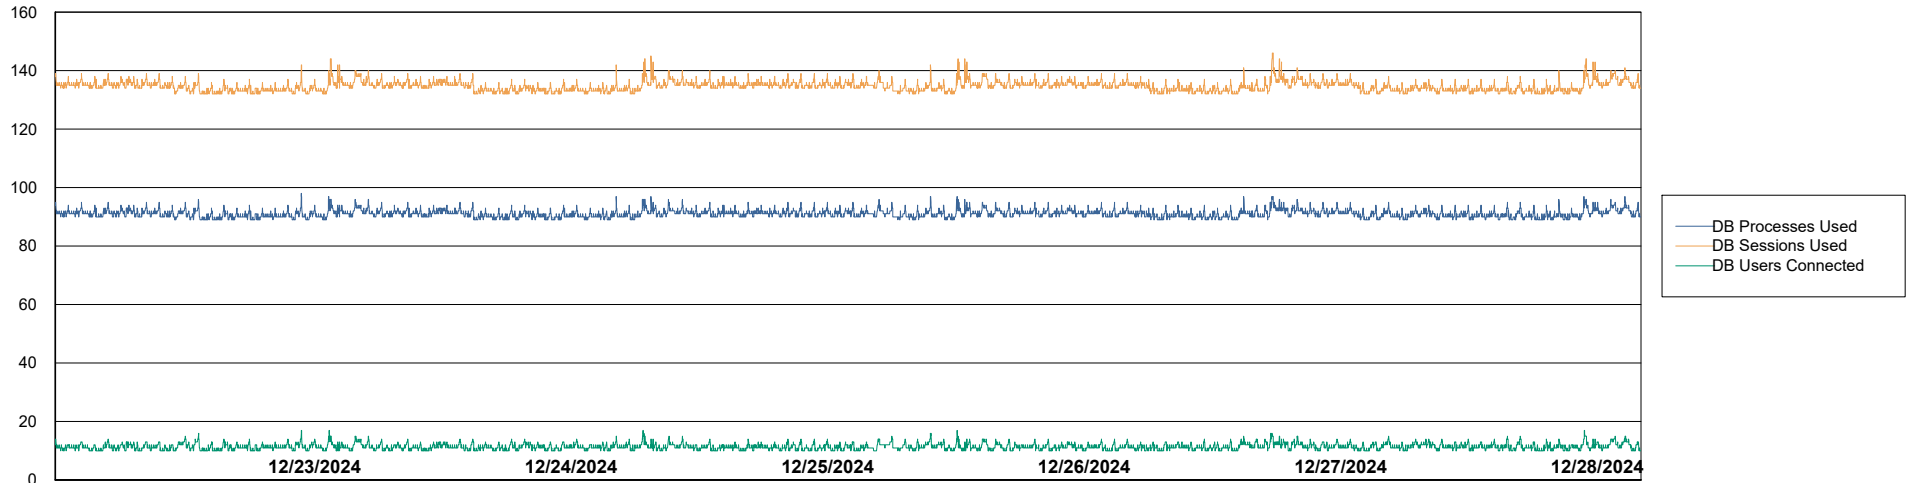

Database Performance HUE_PRD_S-ORABI2_ABS1