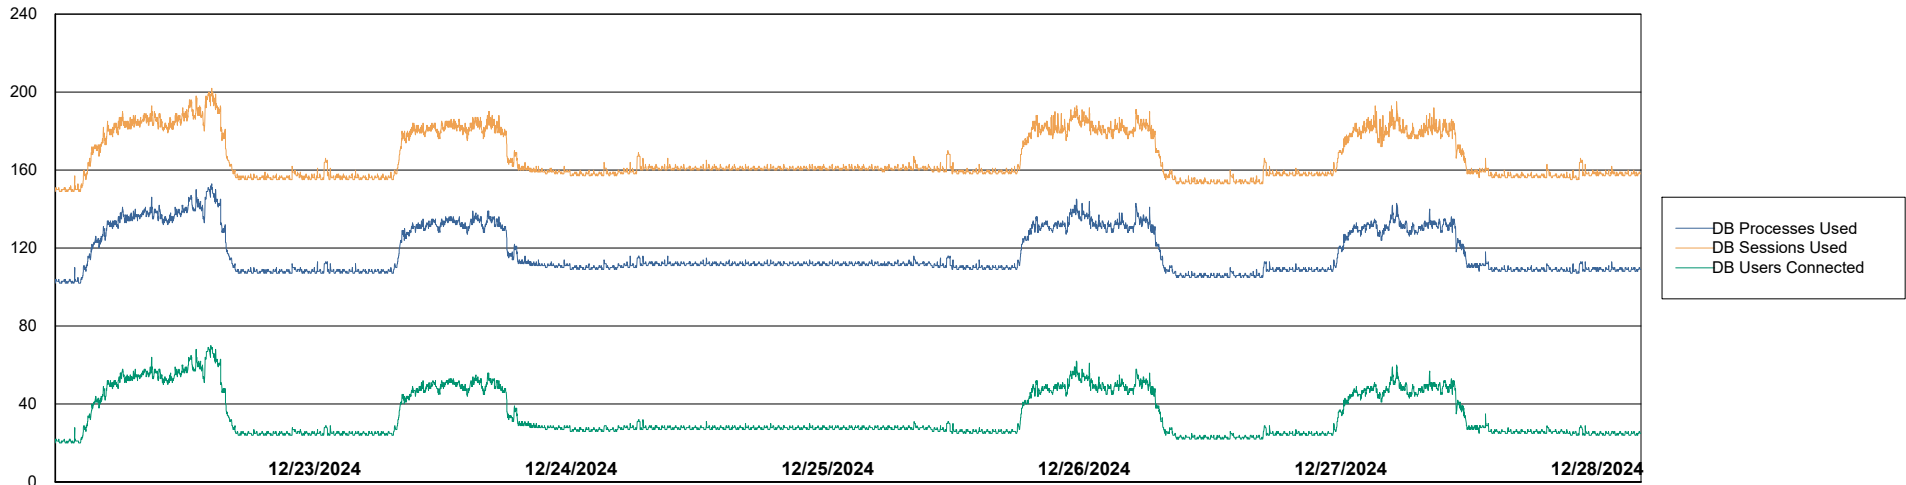

Database Performance HUE_PRD_S-ORAPROD2_ABS1