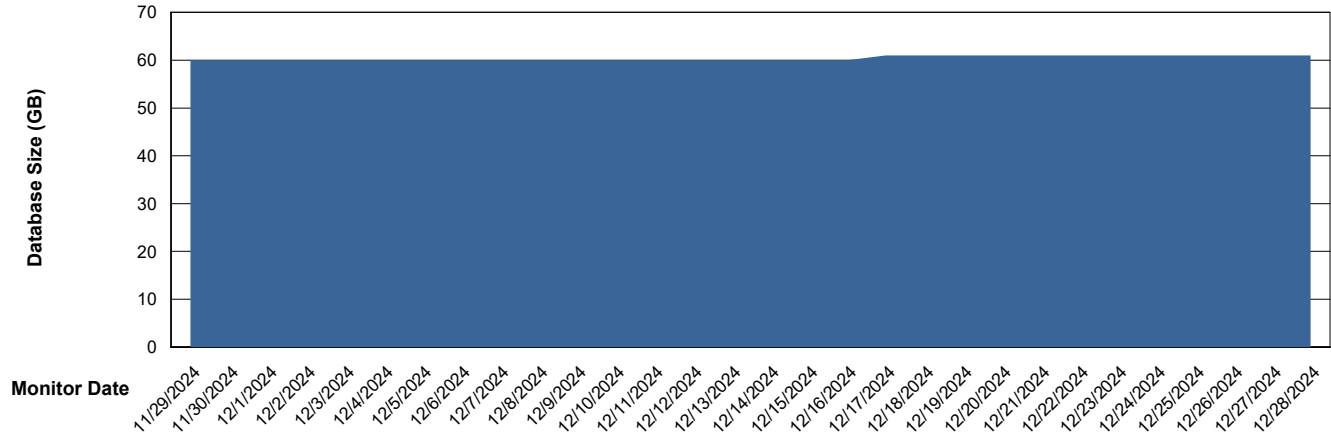

DB Processes Max 1,000

Weekly SLA Customer Report

Customer HUE_Production
Database ID 154

DATABASE SIZE HUE_PRD_S-ORABI2_ABS1

Database growth over last month

DATABASE SIZE HUE_PRD_S-ORABI2024_ABS1 (Future Live OAS)