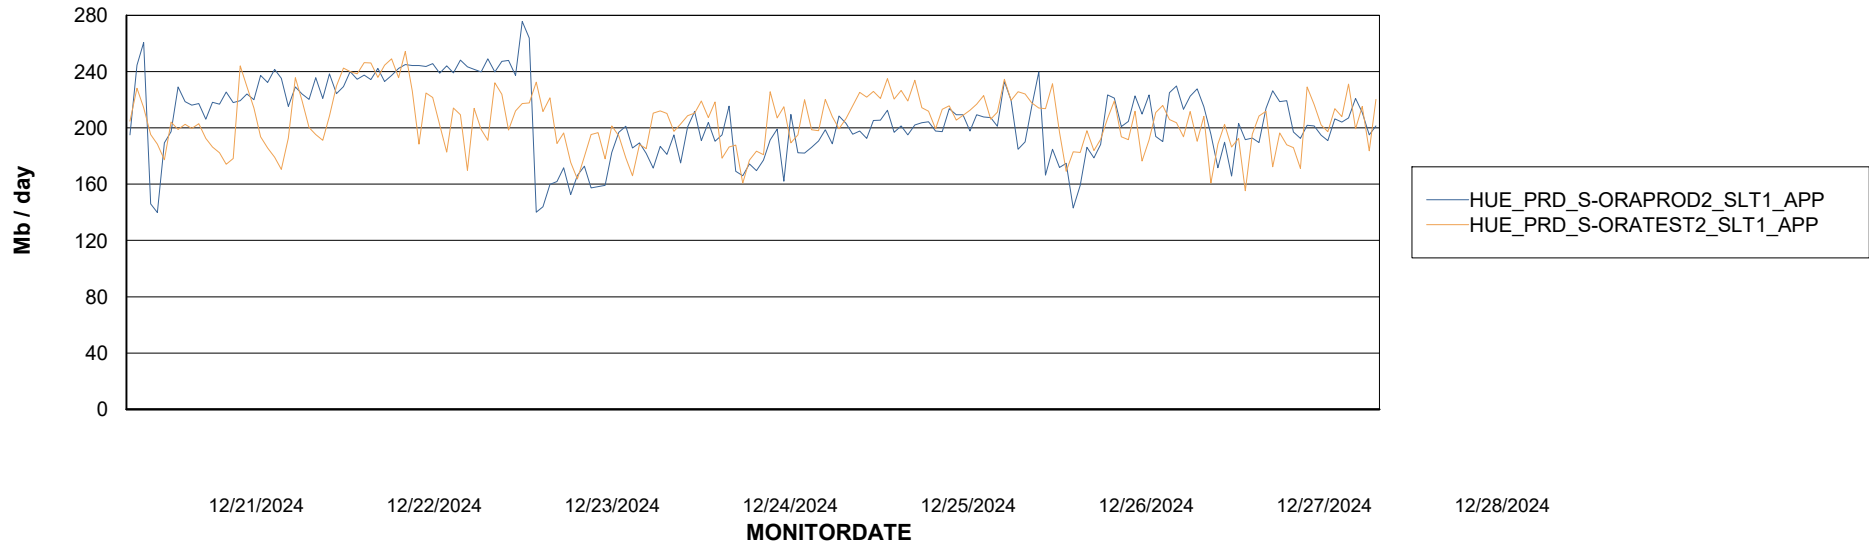

ABSSolute Application Server Services

Avg memory used per ABS Server Service