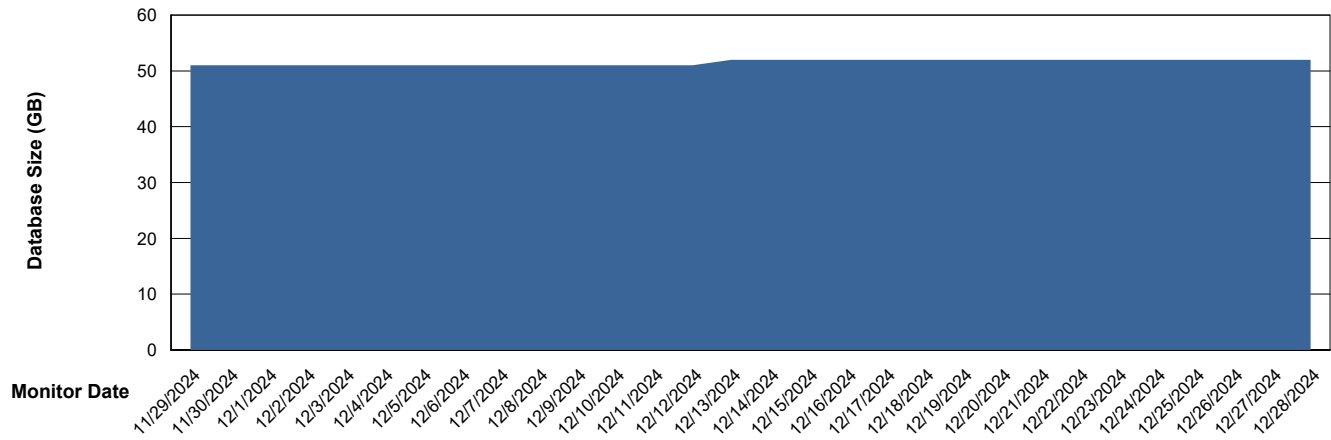

DB Processes Max 0
DB Processes Max 1,000

Weekly SLA Customer Report

Customer ELJ Production
Database ID 72

Database Performance ELJ_PRD_FRASEQXPRDDB03_ABS1

Weekly SLA Customer Report

Customer ELJ Production
Database ID 72

DATABASE SIZE ELJ_PRD_FRASEQXPRDDB01_ABS1

Database growth over last month

DATABASE SIZE ELJ_PRD_FRASEQXPRDDB03_ABS1

Database growth over last month

Weekly SLA Customer Report

Customer ELJ Production
 Database ID 72