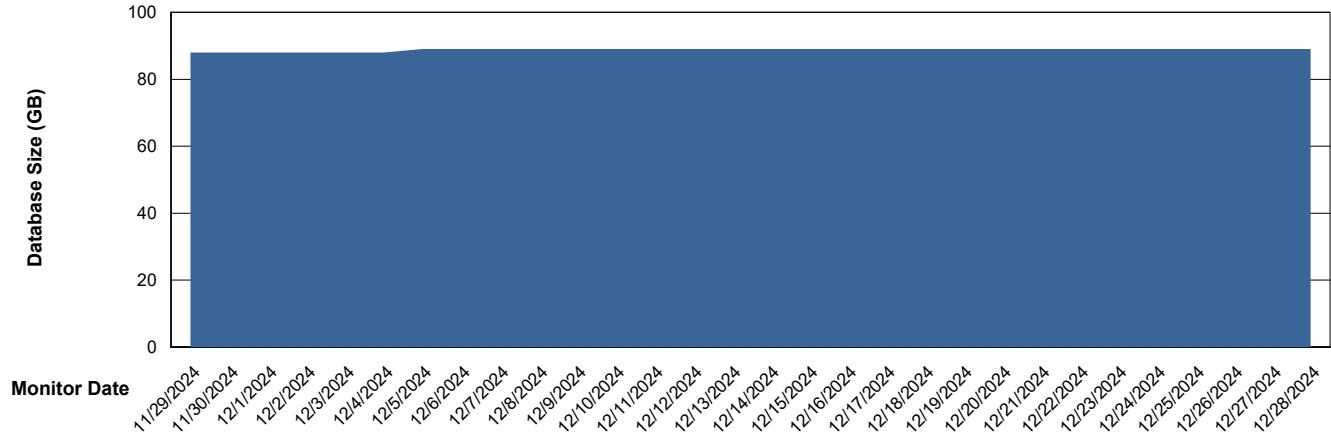

DB Processes Max 0
DB Processes Max 1,000

Weekly SLA Customer Report

Customer ELJ Production
Database ID 72

Database Performance ELJ_PRD_FRASEQXPRDDB03_ABS1

Weekly SLA Customer Report

Customer ELJ Production
Database ID 72

DATABASE SIZE ELJ_PRD_FRASEQXPRDDB01_ABS1

Database growth over last month

DATABASE SIZE ELJ_PRD_FRASEQXPRDDB03_ABS1

Database growth over last month

Weekly SLA Customer Report

Customer ELJ Production
 Database ID 72