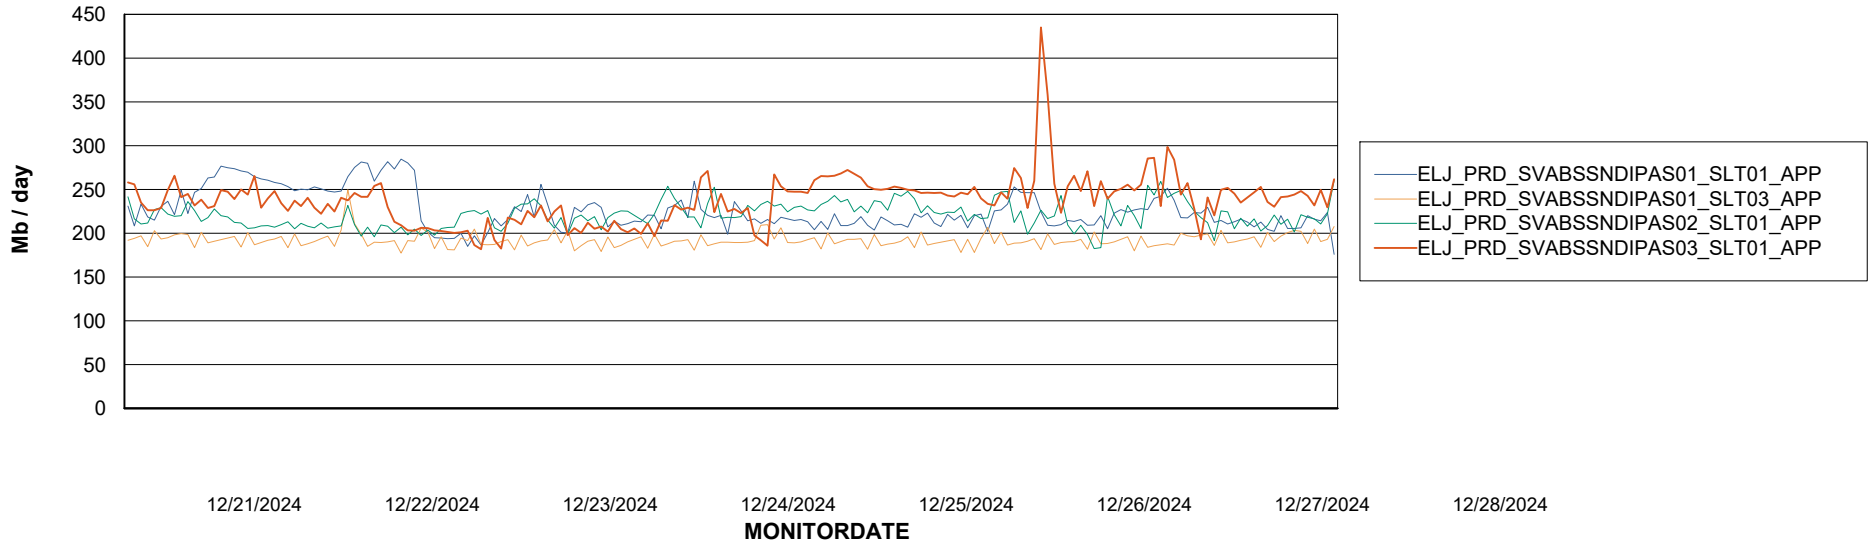

ABSSolute Application Server Services

Avg memory used per ABS Server Service