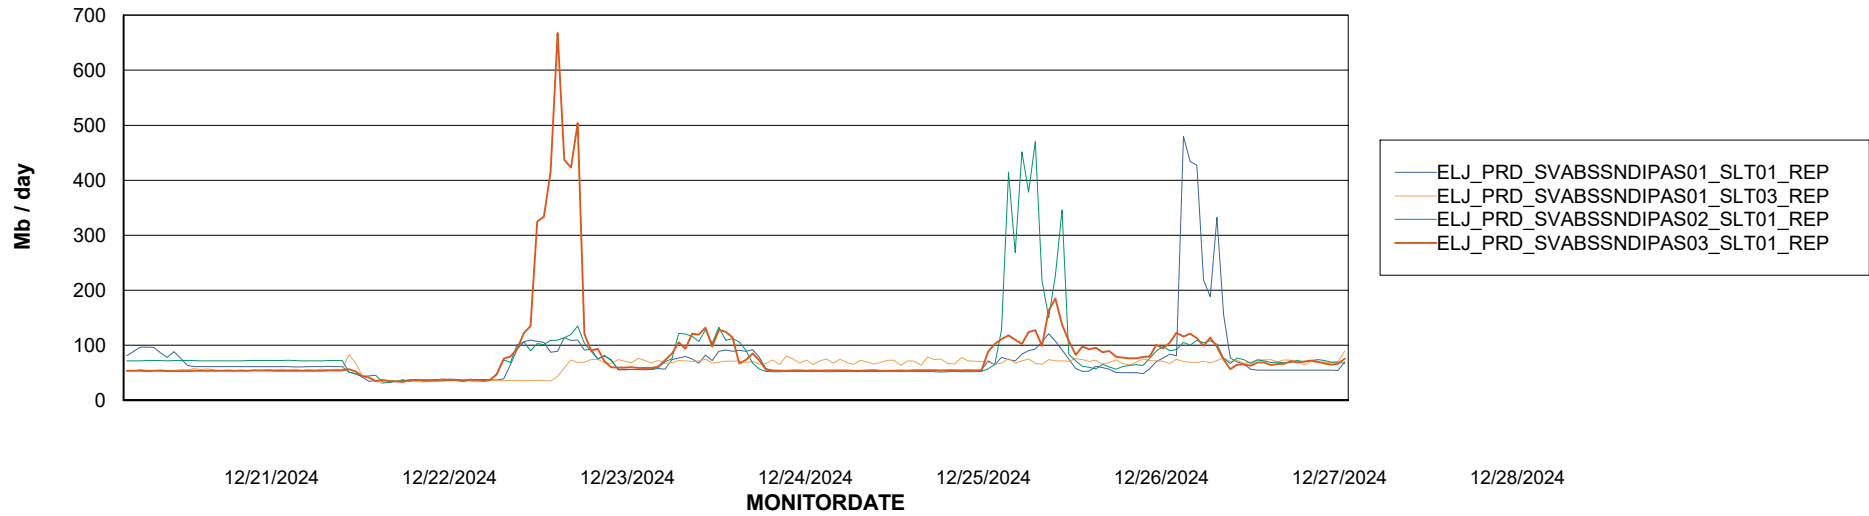

Avg memory used per ABS Server Service

Avg users per day per ABS server

Weekly SLA Customer Report

Customer ELJ Production
Database ID 72

ABSSolute Application ReportServer Services

Avg memory used per ReportServer Service