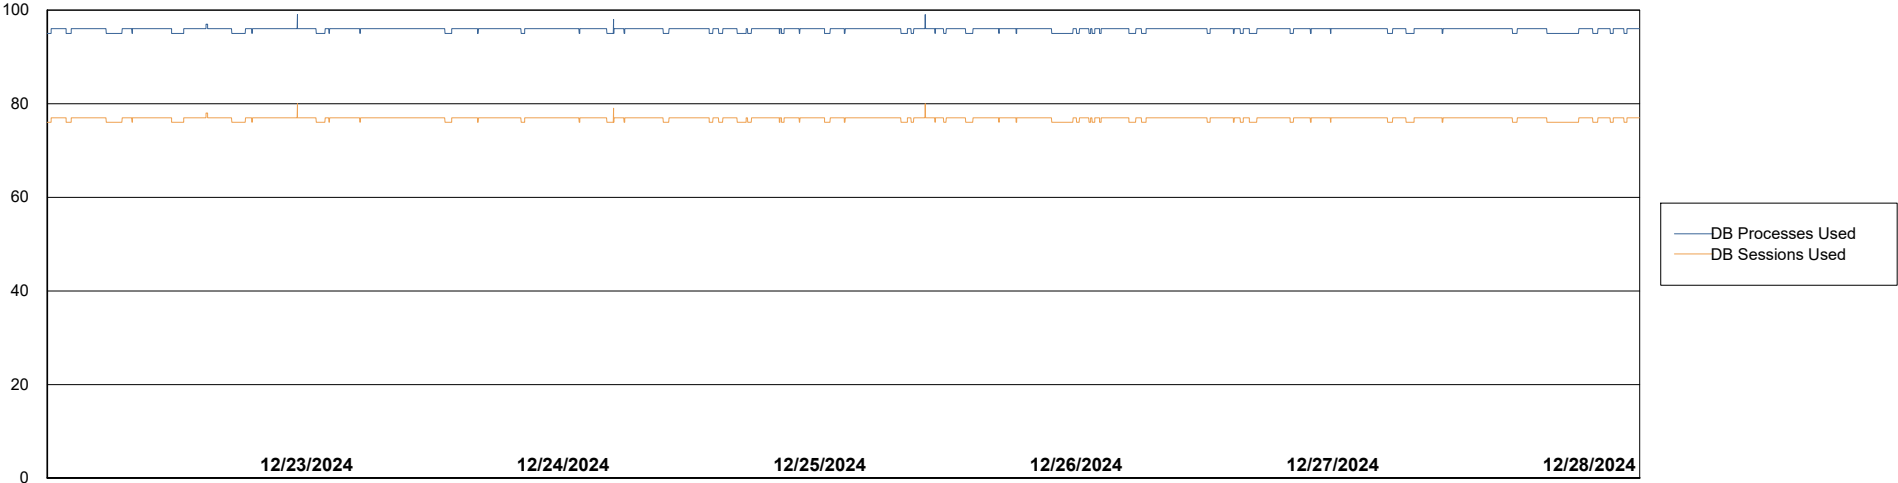

Database Performance ELJ_PRD_FRASEQXPRDDB02_HSBABS1

DB Processes Max 0
DB Processes Max 1,000