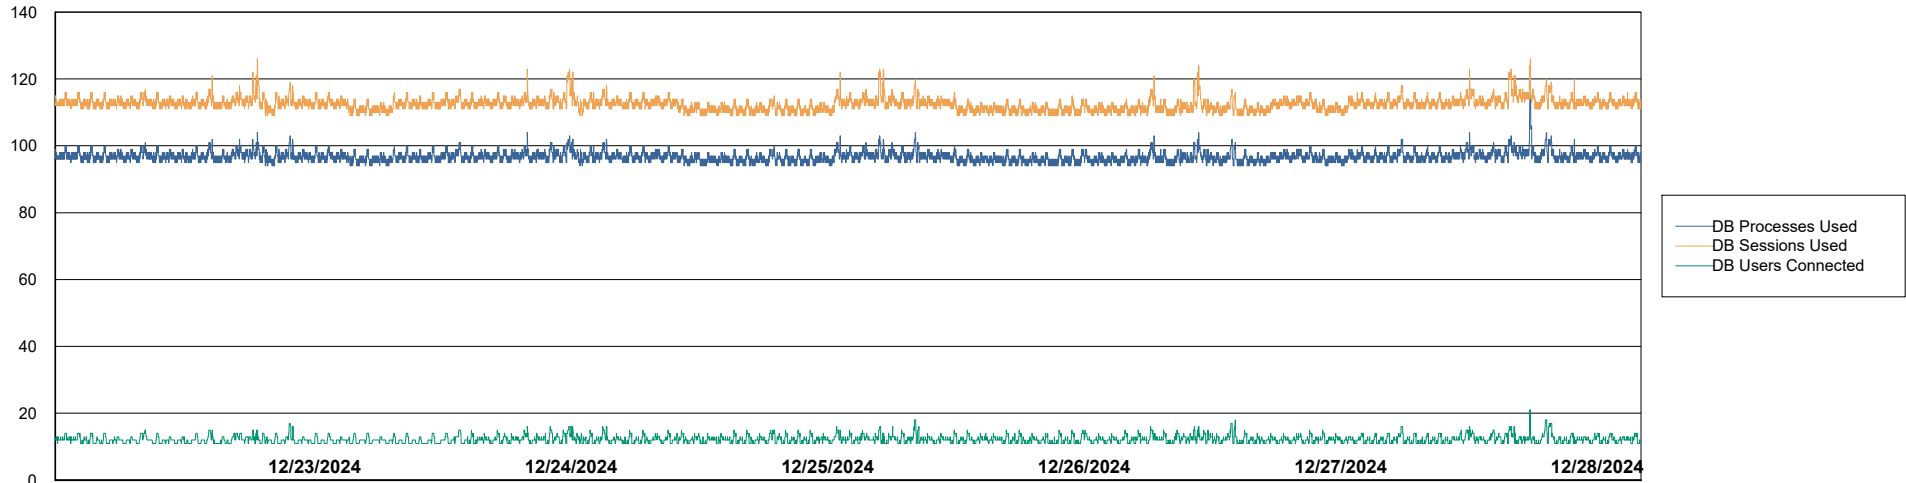

DB Processes Max 0
DB Processes Max 1,000

Weekly SLA Customer Report

Customer ELJ Production
Database ID 72

Database Performance ELJ_PRD_FRASEQXPRDDB03_ABS1

Weekly SLA Customer Report

Customer ELJ Production
Database ID 72