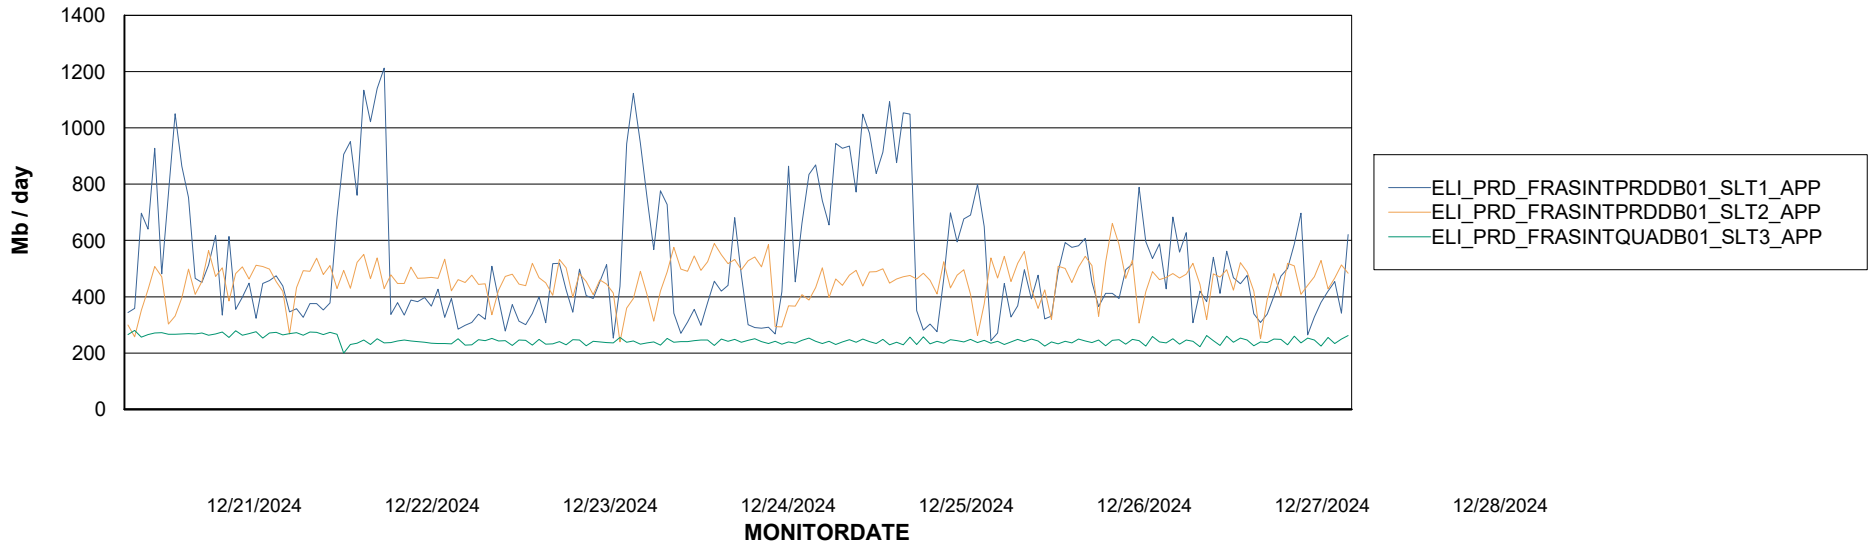

ABSSolute Application Server Services

Avg memory used per ABS Server Service