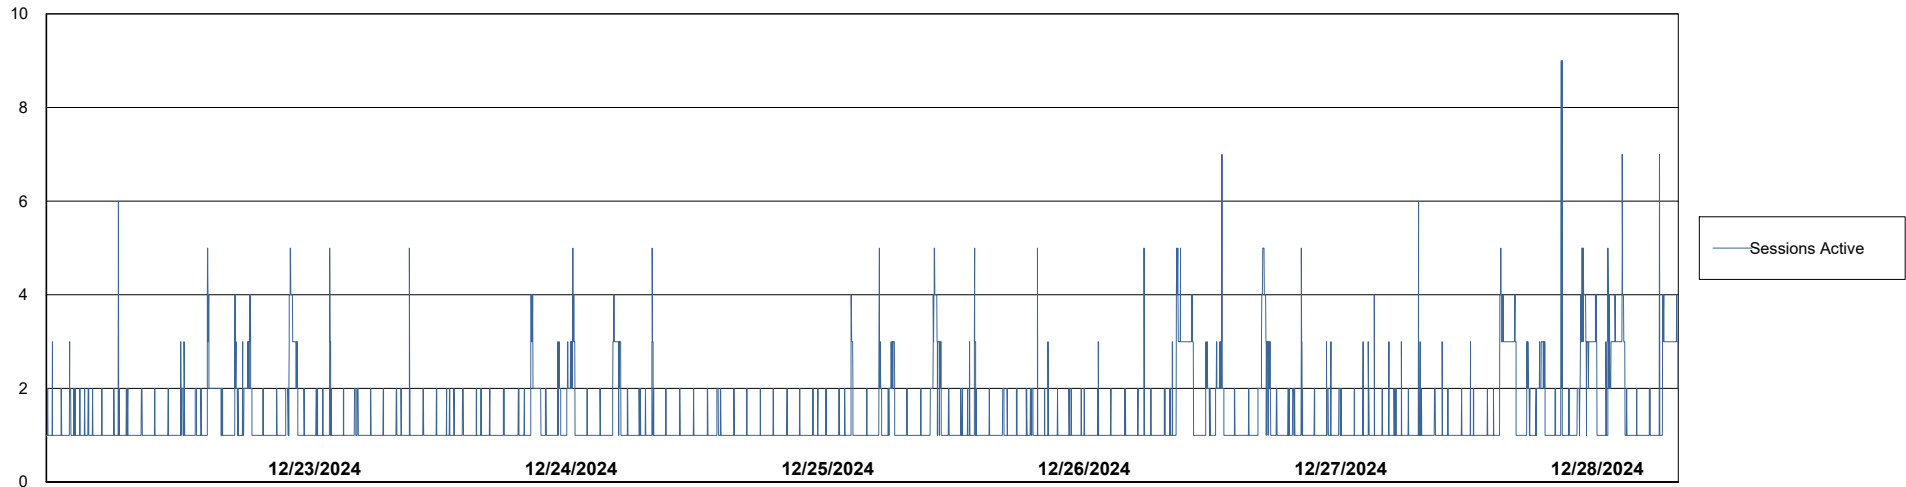

Database Performance ELI_PRD_FRASEQXPRDDB04-BI_ABS1