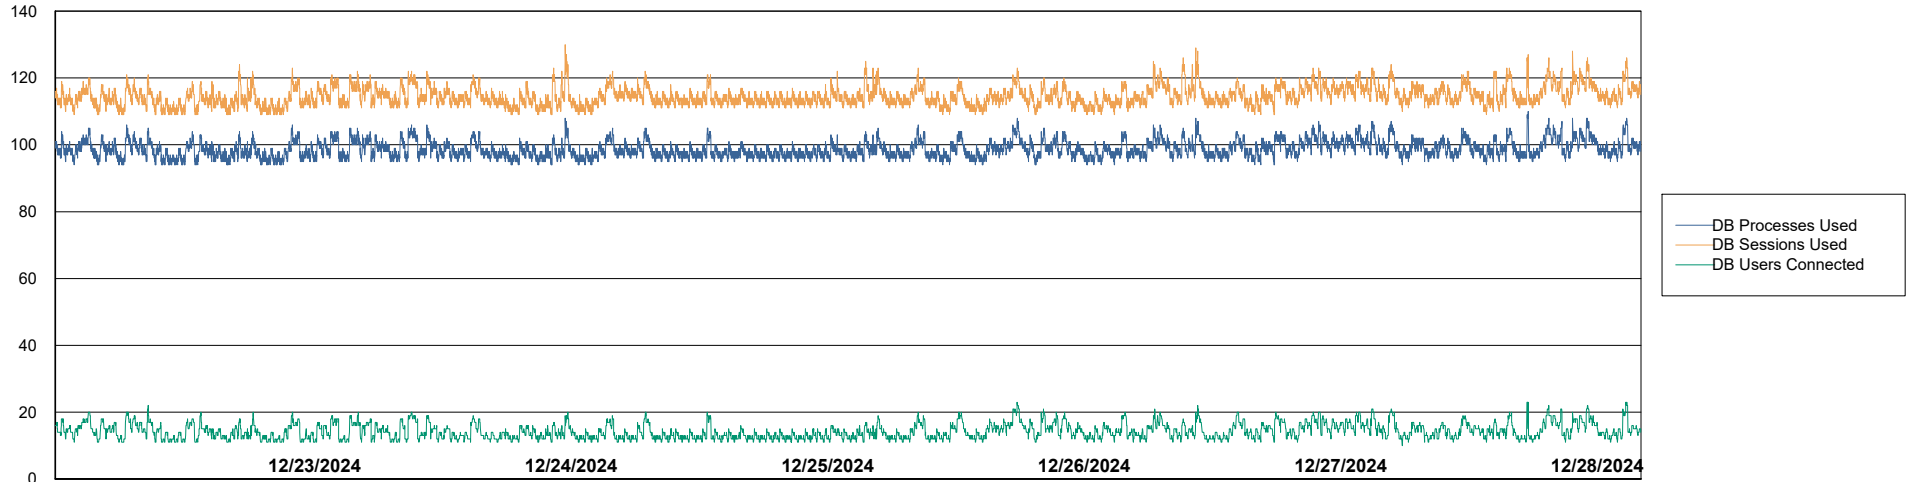

Database Performance ELI_PRD_FRASEQXPRDDB04-BI_ABS1