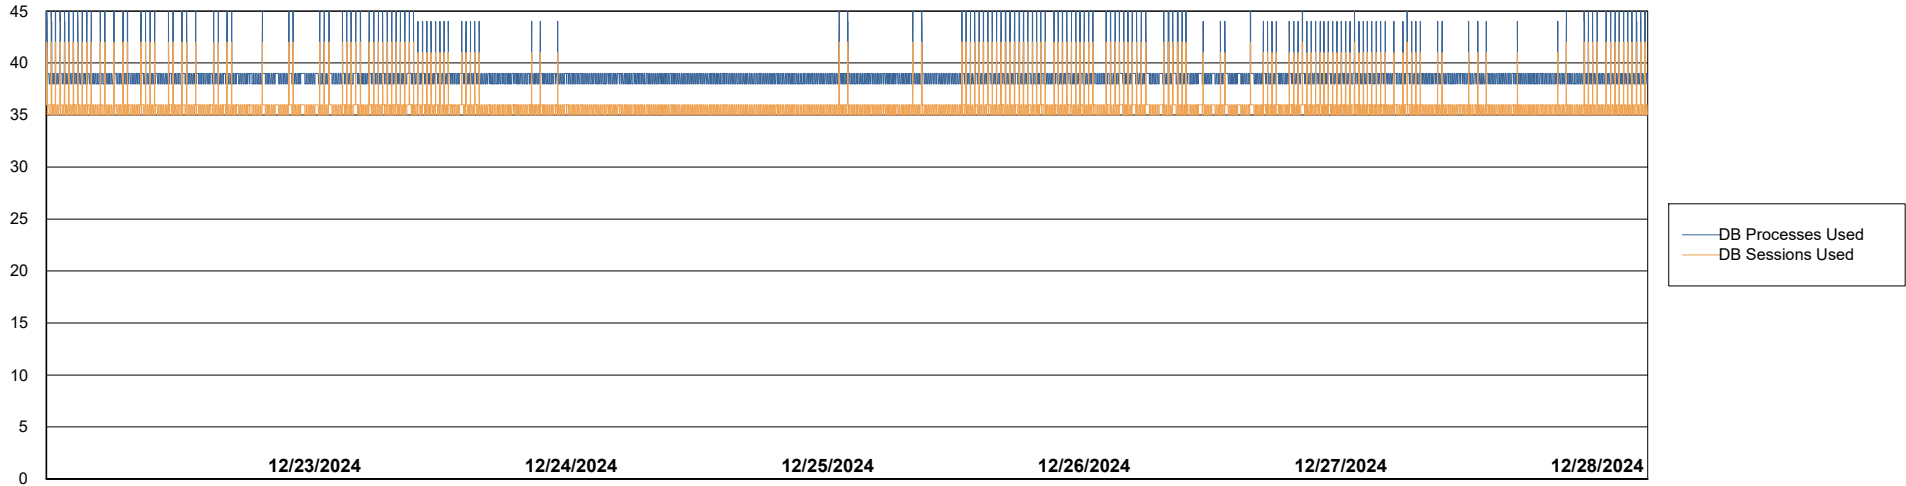

Database Performance ELI_PRD_FRASINTQUADB01_HSBABS1

DB Processes Max 1,000