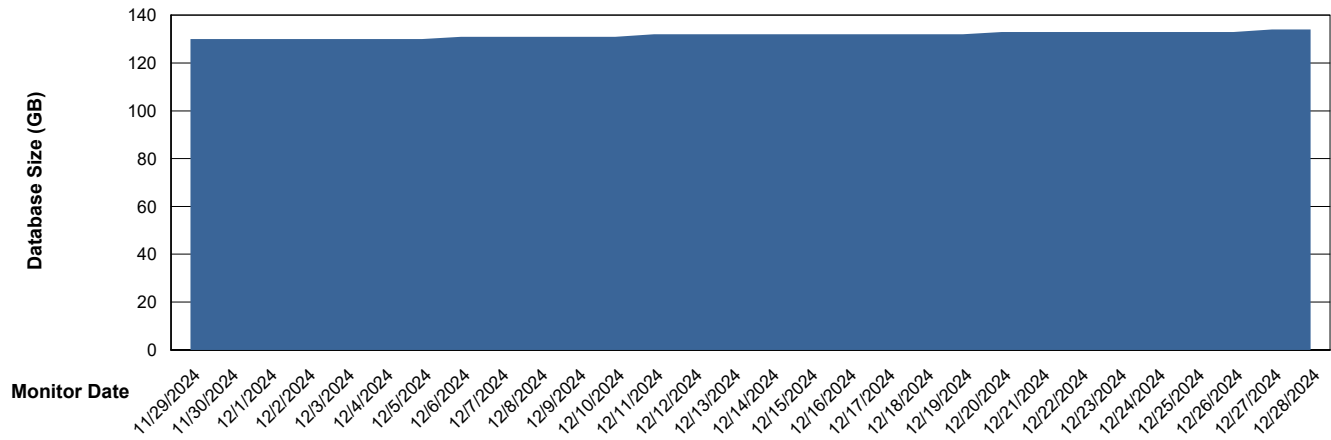

# Weekly SLA Customer Report

Customer ELI\_Production  
Database ID 62

DATABASE SIZE ELI\_PRD\_FRASEQXPRDDB04-BI\_ABS1

### Database growth over last month

DATABASE SIZE ELI\_PRD\_FRASINTPRDDB01\_ABS1

### Database growth over last month