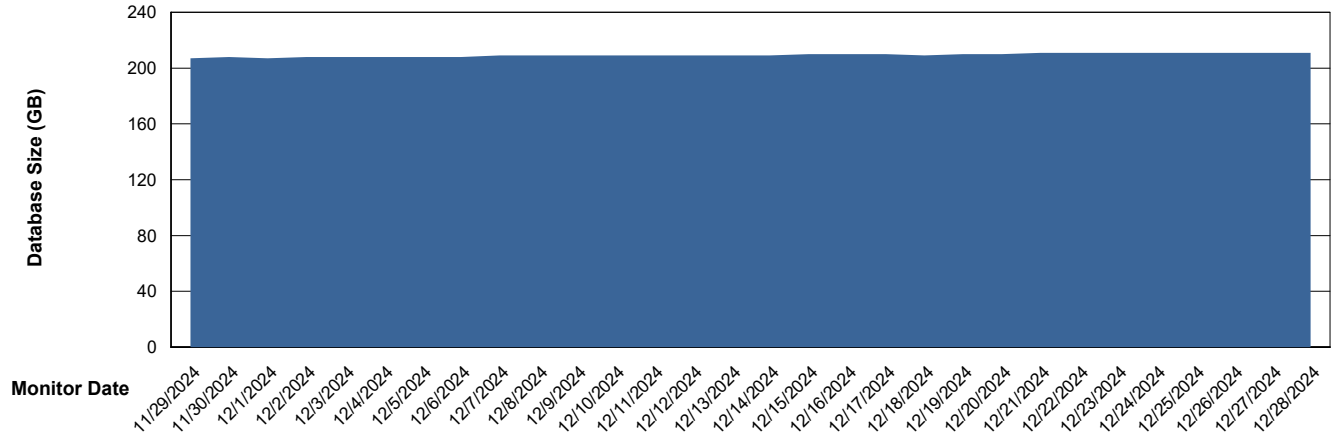

DATABASE SIZE ELI_PRD_FRASEQXPRDDB04-BI_ABS1

Database growth over last month