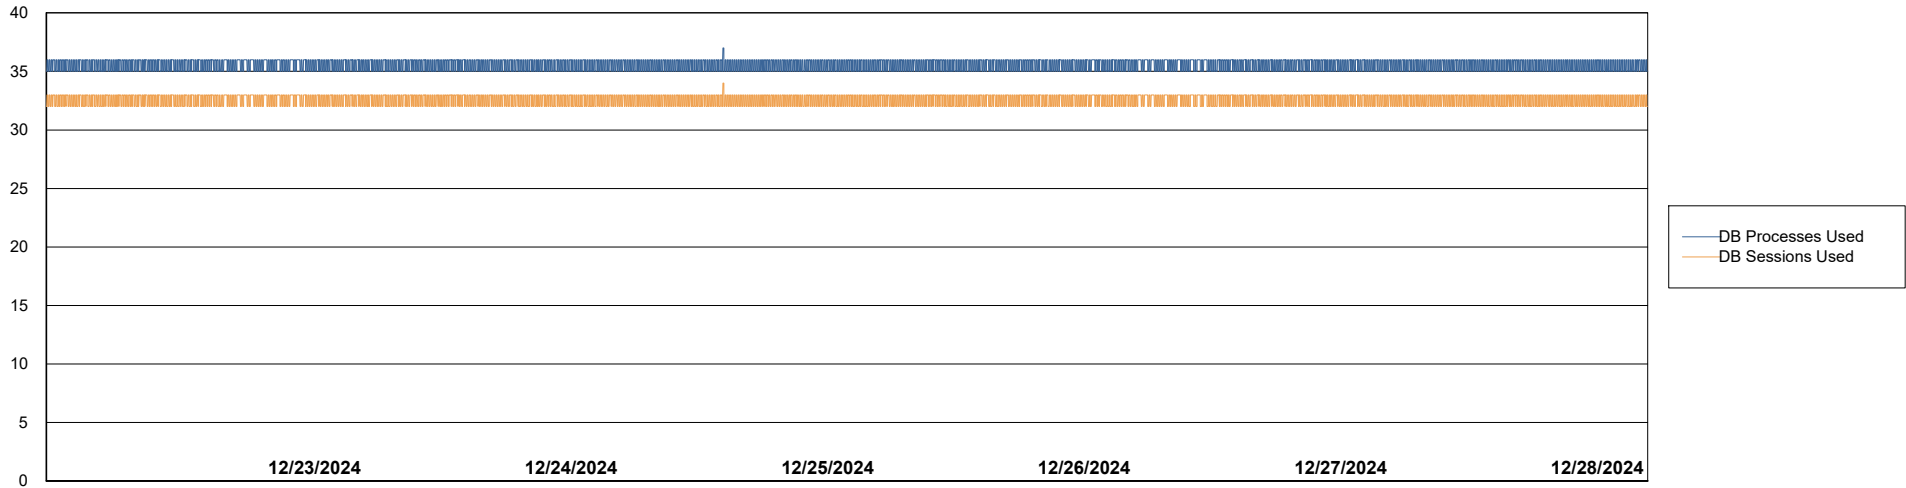

Database Performance ECL_PRD_ECLABS-TEST_HSBABS1

DB Processes Max 1,000