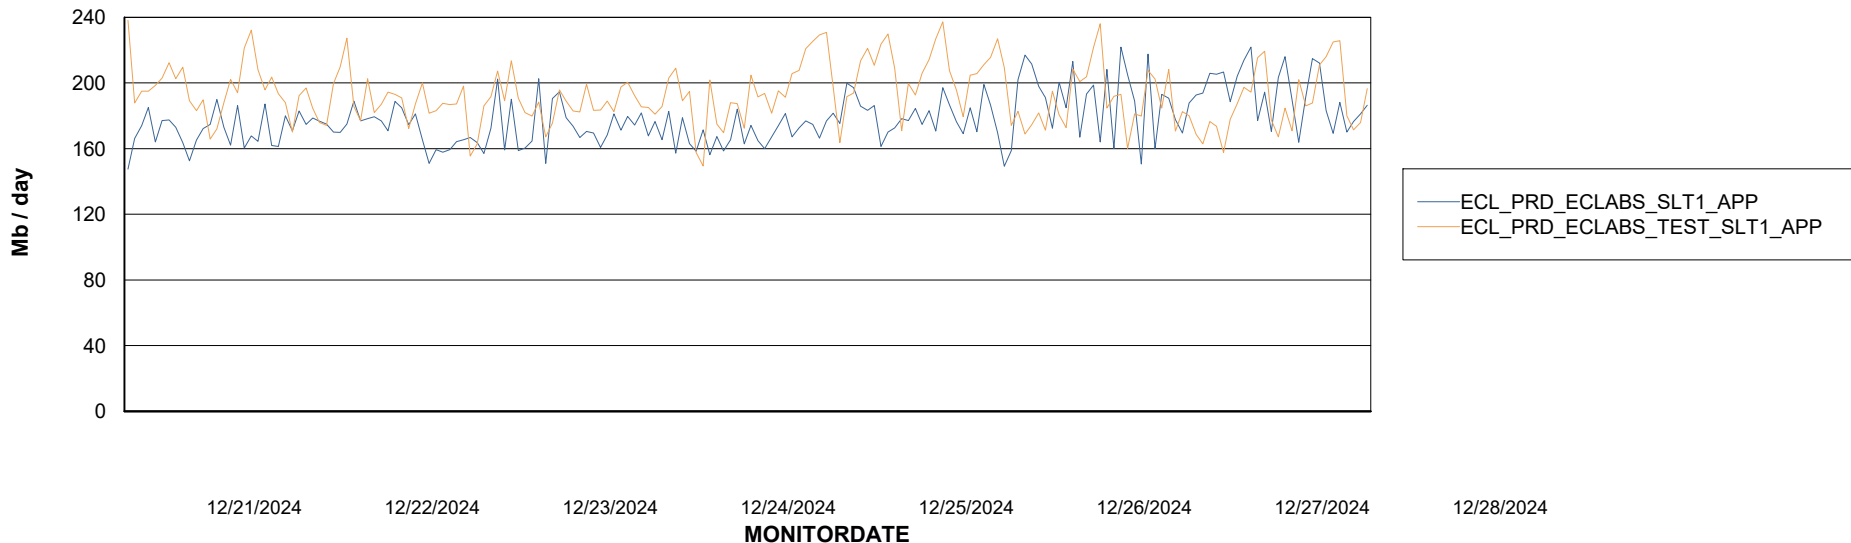

DB Processes Max 1,000

Weekly SLA Customer Report

Customer ECL_Production
 Database ID 156

DATABASE SIZE ECL_PRD_ECLABS_ABS1

Database growth over last month

Database Tablespace ECL_PRD_ECLABS_ABS1

| Date | Tablespace Name | Filesize (Gb) | Usedsize (Gb) | Percentage free |
|------------|-----------------|---------------|---------------|-----------------|
| 12/28/2024 | ABSDATA | 81 | 65 | 19 |
| | INDX | 10 | 8 | 25 |
| 12/27/2024 | ABSDATA | 81 | 65 | 19 |
| | INDX | 10 | 8 | 25 |
| 12/26/2024 | ABSDATA | 81 | 65 | 19 |
| | INDX | 10 | 8 | 25 |
| 12/25/2024 | ABSDATA | 81 | 65 | 19 |
| | INDX | 10 | 8 | 25 |
| 12/24/2024 | ABSDATA | 81 | 65 | 19 |
| | INDX | 10 | 8 | 25 |
| 12/23/2024 | ABSDATA | 81 | 65 | 19 |
| | INDX | 10 | 7 | 25 |
| 12/22/2024 | ABSDATA | 81 | 65 | 19 |
| | INDX | 10 | 7 | 25 |

Weekly SLA Customer Report

Customer ECL_Production
Database ID 156

ABSSolute Application Server Services

Avg memory used per ABS Server Service

Avg users per day per ABS server

Weekly SLA Customer Report

Customer ECL_Production
Database ID 156