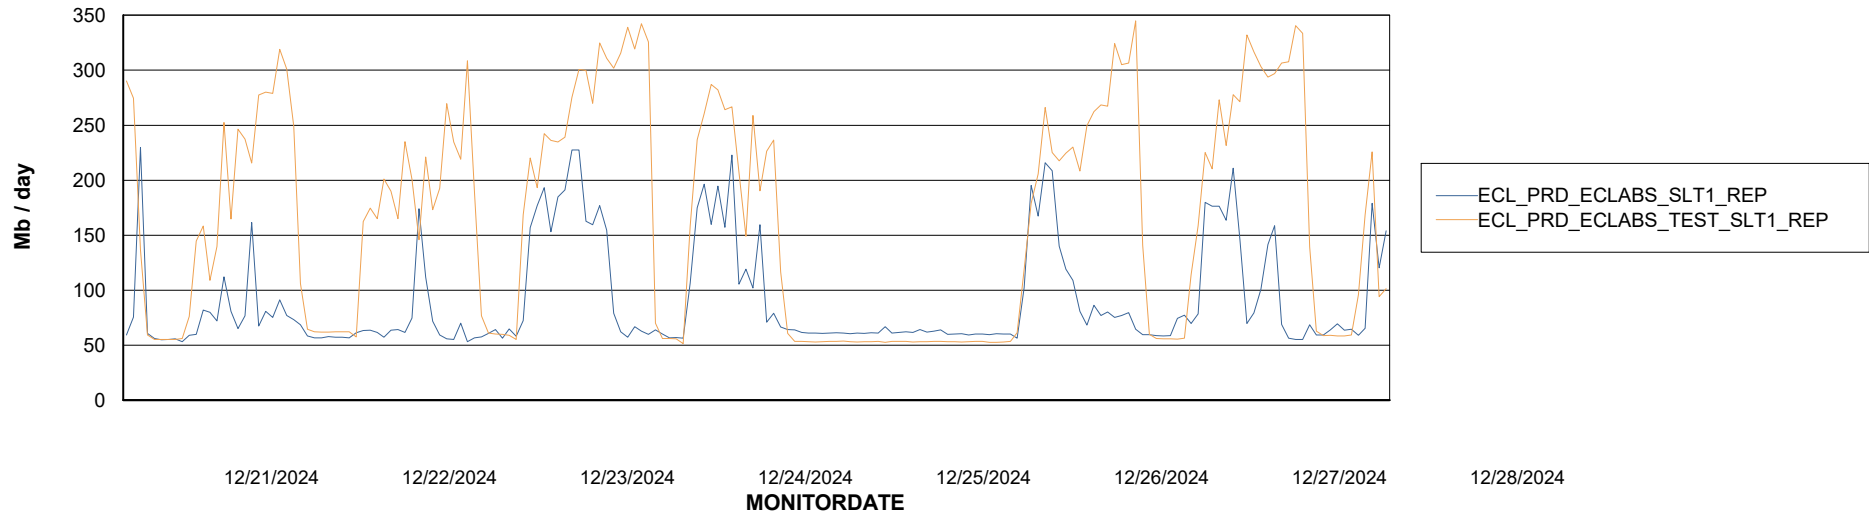

ABSSolute Application ReportServer Services

Avg memory used per ReportServer Service