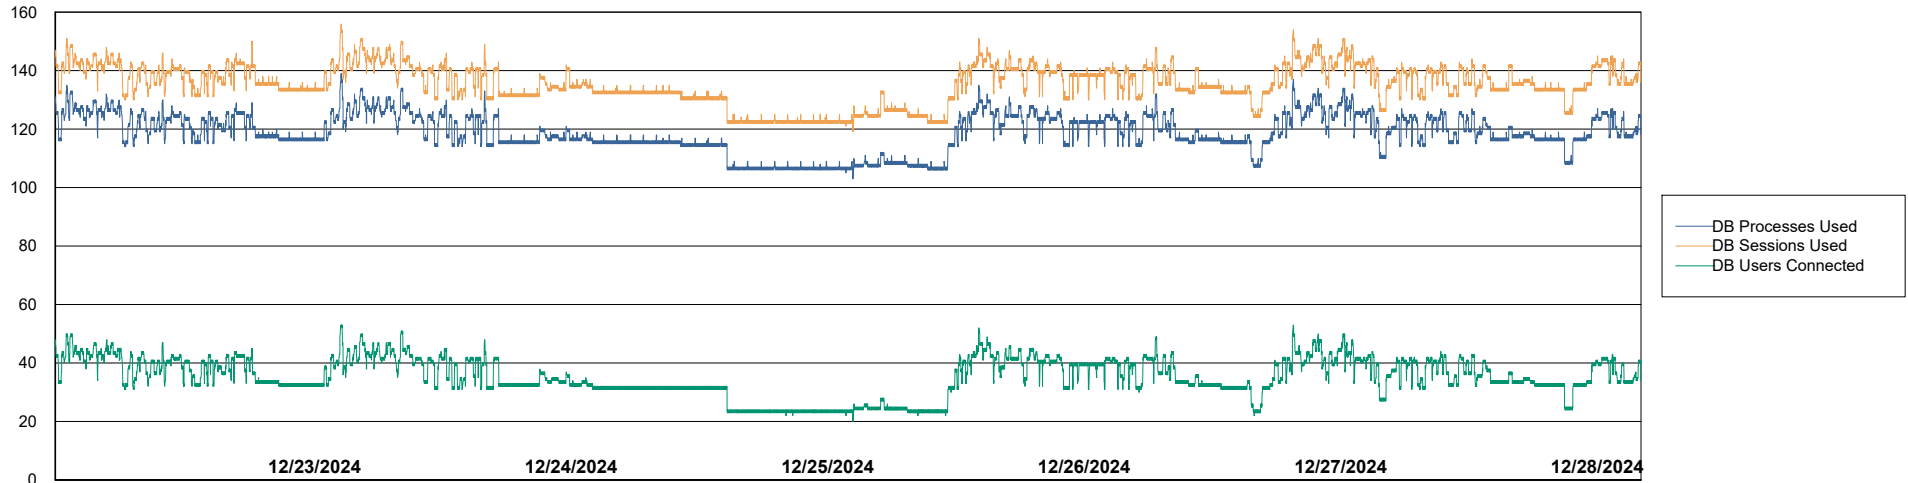

Weekly SLA Customer Report

Customer ECL_Production
Database ID 156

Harddisk Usage ECL_PRD_ECLABS-WEB

| | Free disk space on C: (%) | Total disk space on C: (Gb) | Used disk space on C: (Gb) |
|------------|---------------------------|-----------------------------|----------------------------|
| 12/28/2024 | 37 | 99 | 63 |
| 12/27/2024 | 37 | 99 | 63 |
| 12/26/2024 | 37 | 99 | 63 |
| 12/25/2024 | 37 | 99 | 63 |
| 12/24/2024 | 37 | 99 | 63 |
| 12/23/2024 | 37 | 99 | 63 |
| 12/22/2024 | 37 | 99 | 63 |

Weekly SLA Customer Report

Customer ECL_Production
Database ID 156

Database Performance ECL_PRD_ECLABS_ABS1

Weekly SLA Customer Report

Customer ECL_Production
Database ID 156

Database Performance ECL_PRD_ECLABS-TEST_HSBABS1