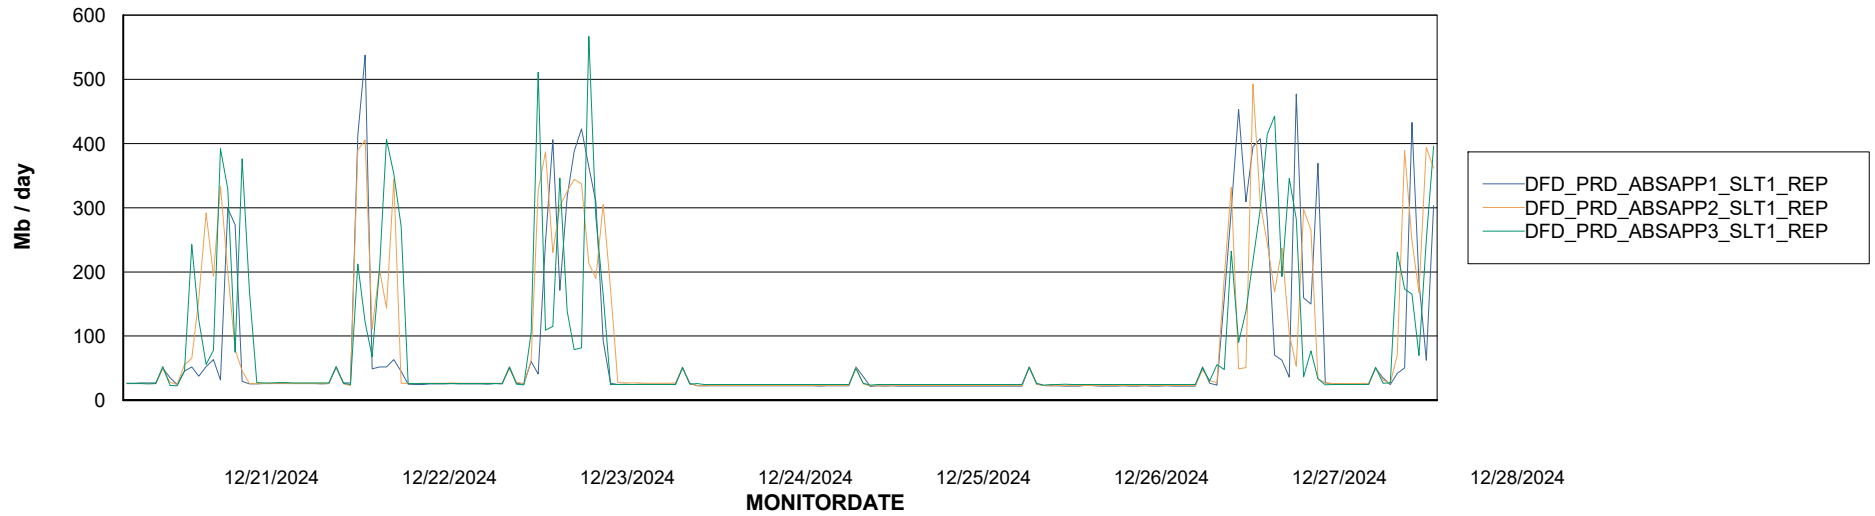

ABSSolute Application ReportServer Services

Avg memory used per ReportServer Service