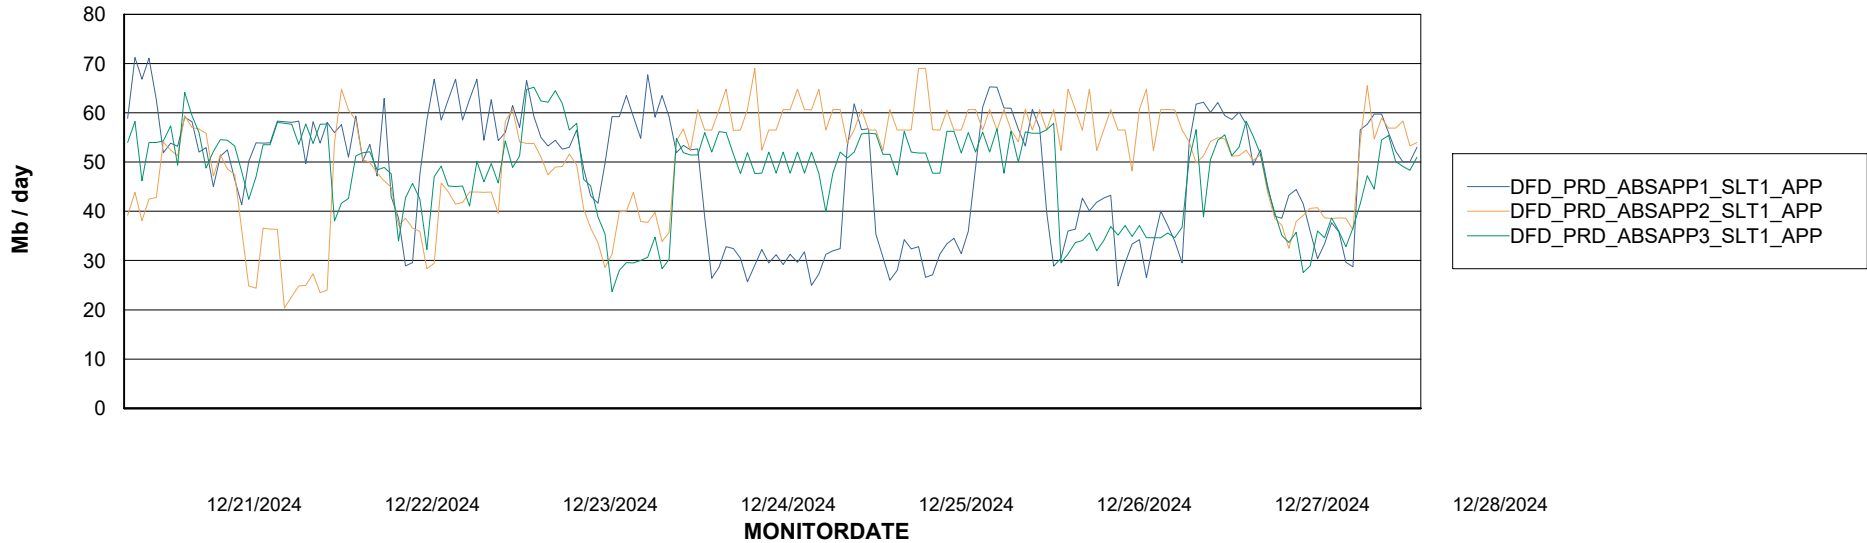

ABSSolute Application Server Services

Avg memory used per ABS Server Service