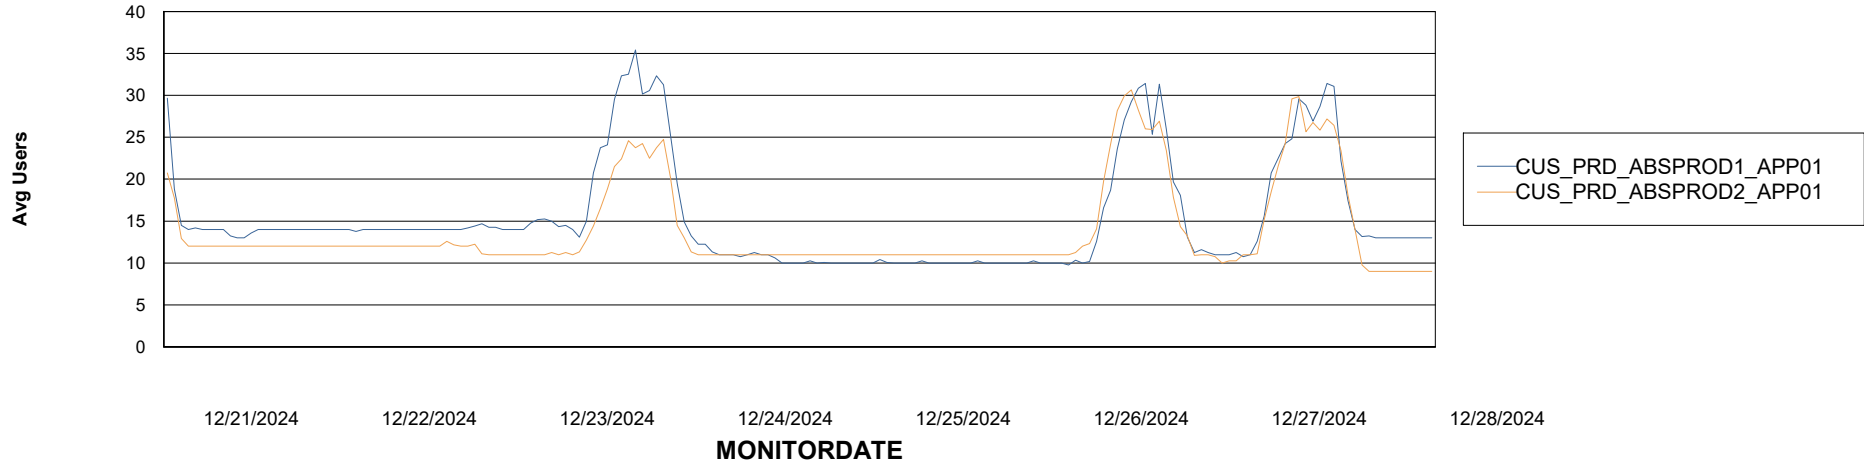

Avg users per day per ABS server