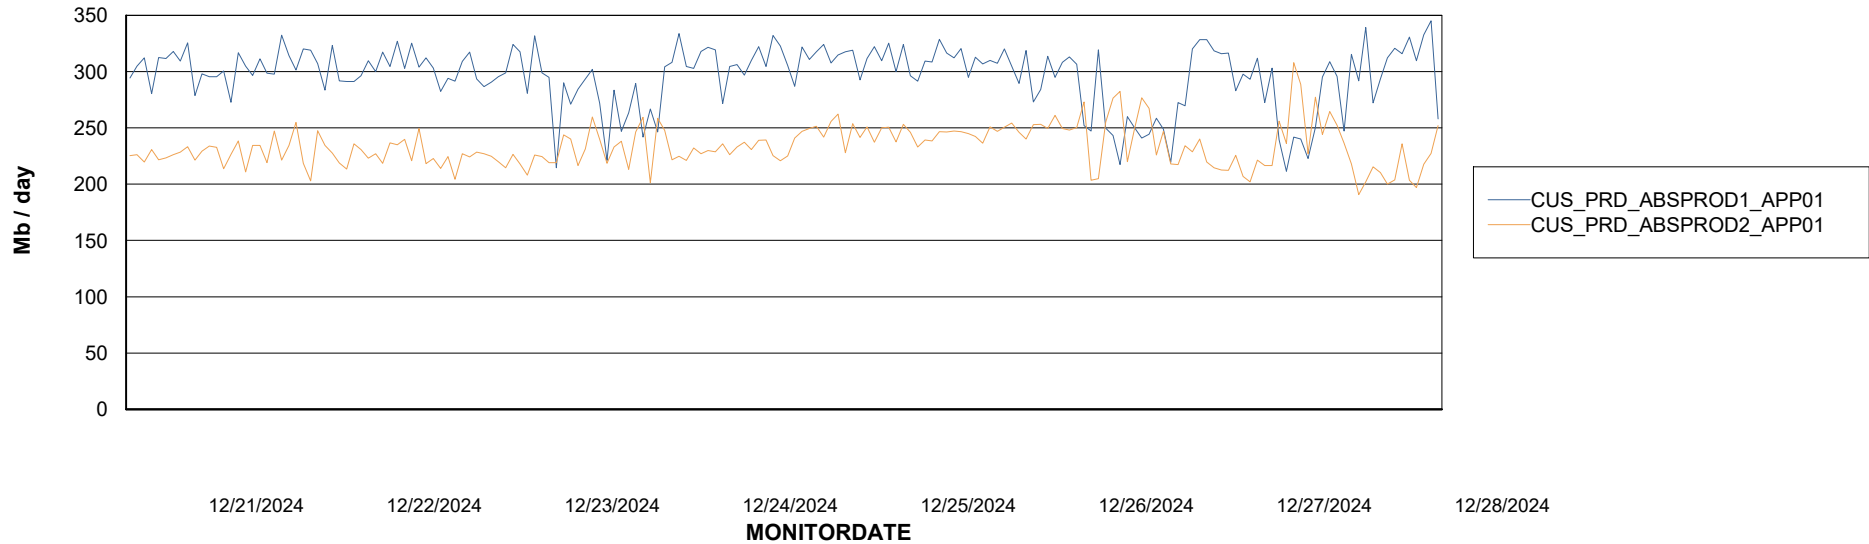

ABSSolute Application Server Services

Avg memory used per ABS Server Service