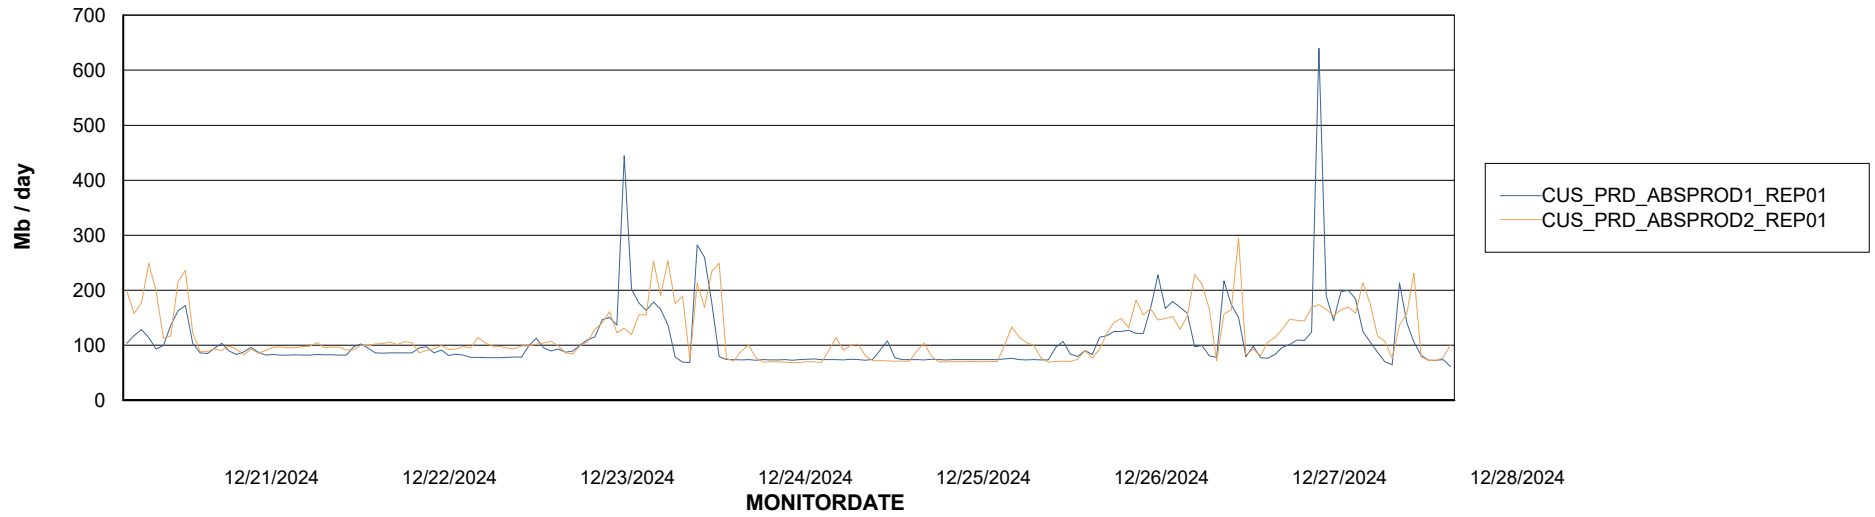

ABSSolute Application ReportServer Services

Avg memory used per ReportServer Service