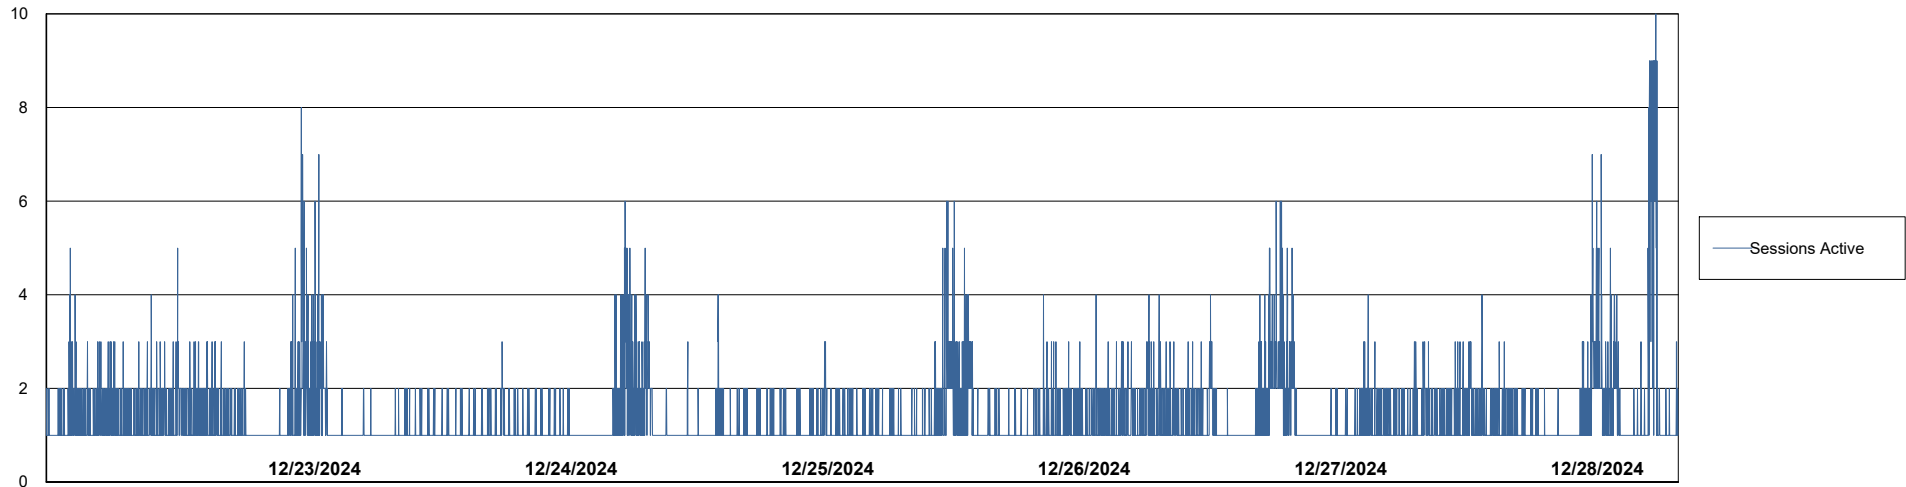

Database Performance CUS_PRD_ABSDB1_ABS1