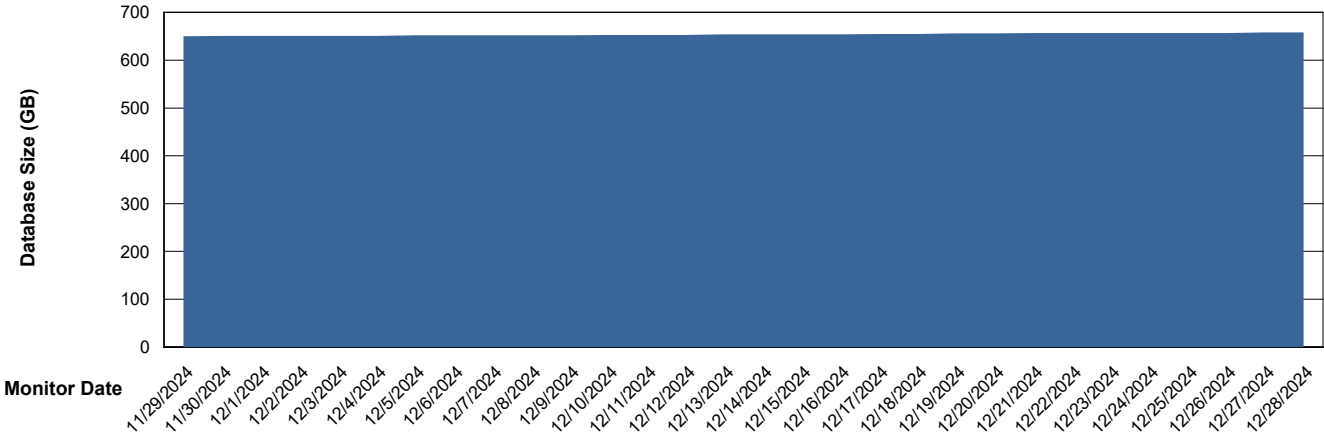

Database growth over last month

Database Tablespace CUS_PRD_ABSDB1_ABS1

Date	Tablespace Name	Filesize (Gb)	Usedsize (Gb)	Percentage free
12/28/2024	ABSDATA	298	243	19
	INDX	480	400	17
12/27/2024	ABSDATA	298	242	19
	INDX	480	399	17
12/26/2024	ABSDATA	298	242	19
	INDX	480	399	17
12/25/2024	ABSDATA	298	242	19
	INDX	480	399	17
12/24/2024	ABSDATA	298	242	19
	INDX	480	399	17
12/23/2024	ABSDATA	298	242	19
	INDX	480	399	17
12/22/2024	ABSDATA	298	242	19
	INDX	480	399	17