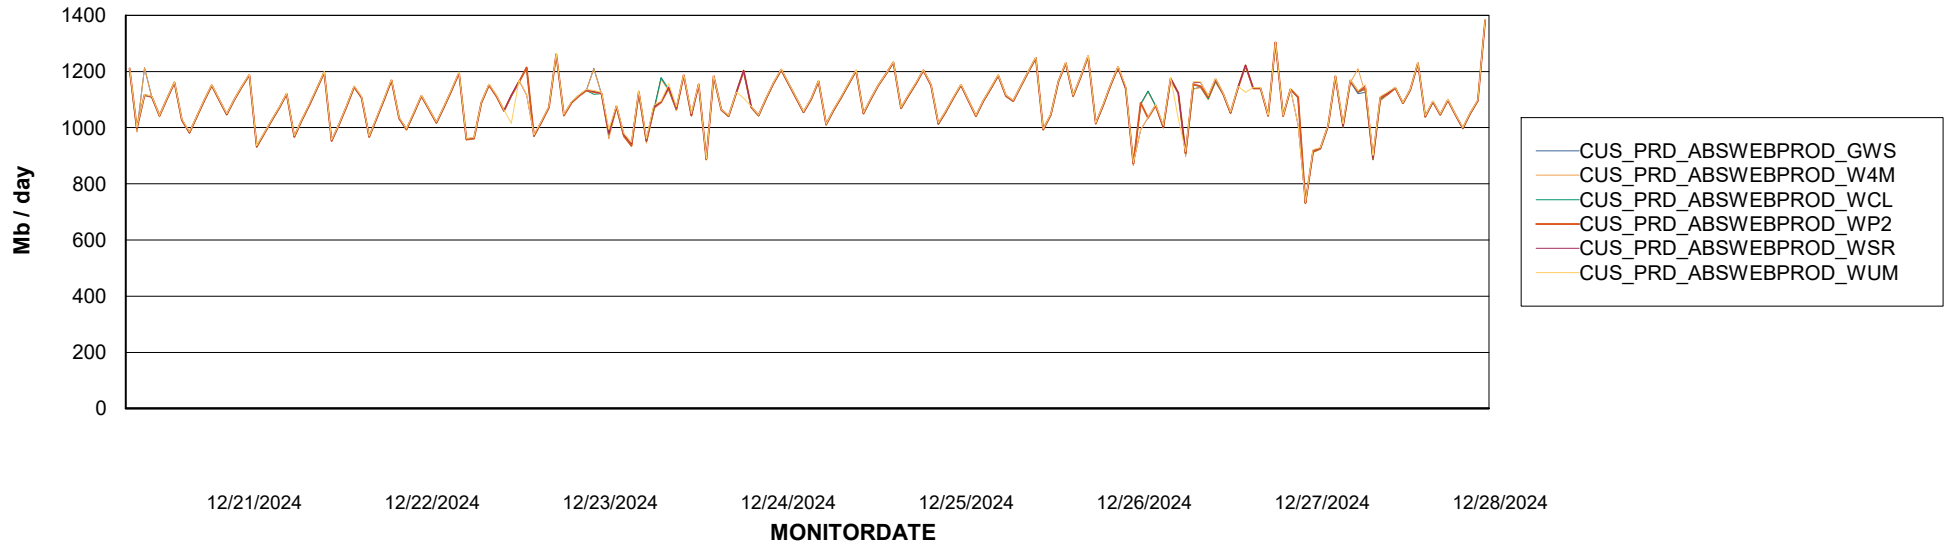

ABSolute Web Component Services

Avg memory used per ABS Web component