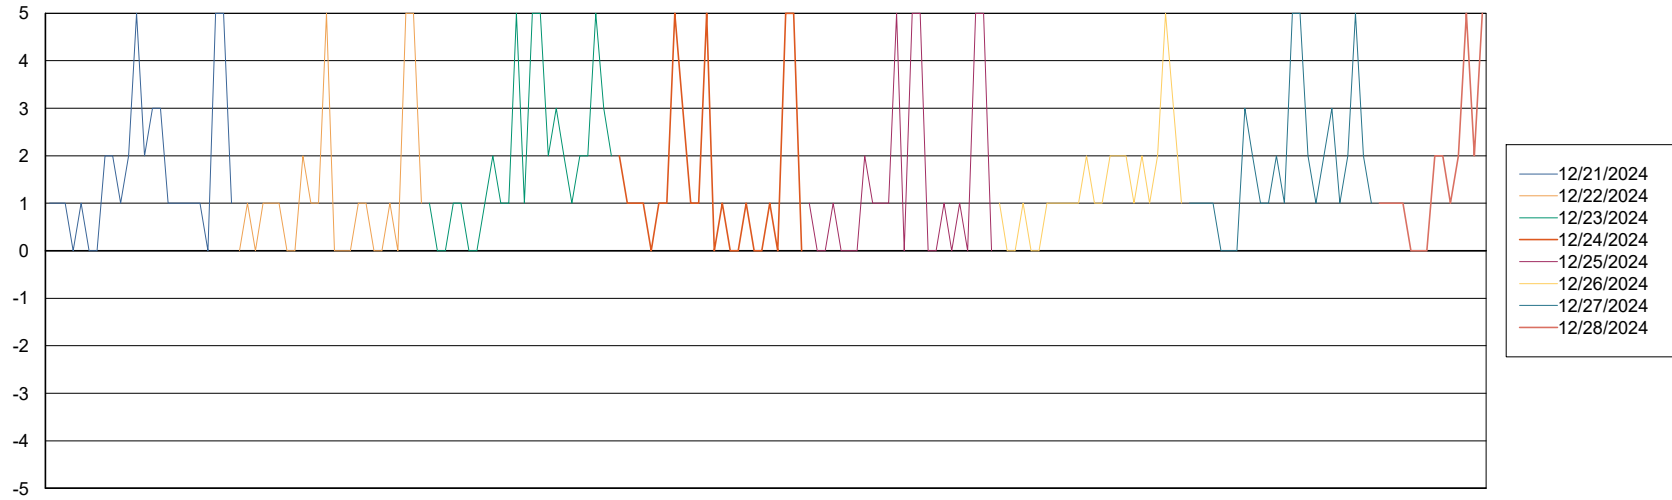

Standby Database Health CUS_Production (24/7)

Recovery lag for last 7 days