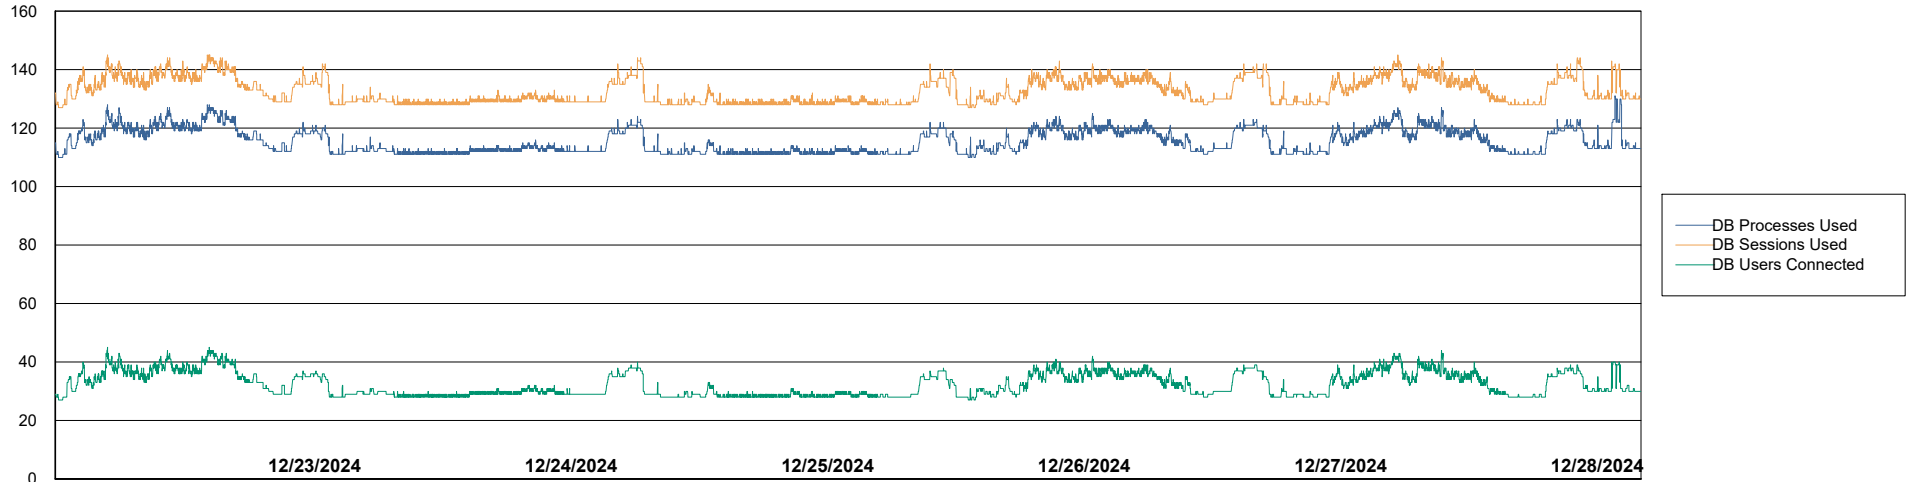

Database Performance CUS_PRD_ABSDB1_ABS1