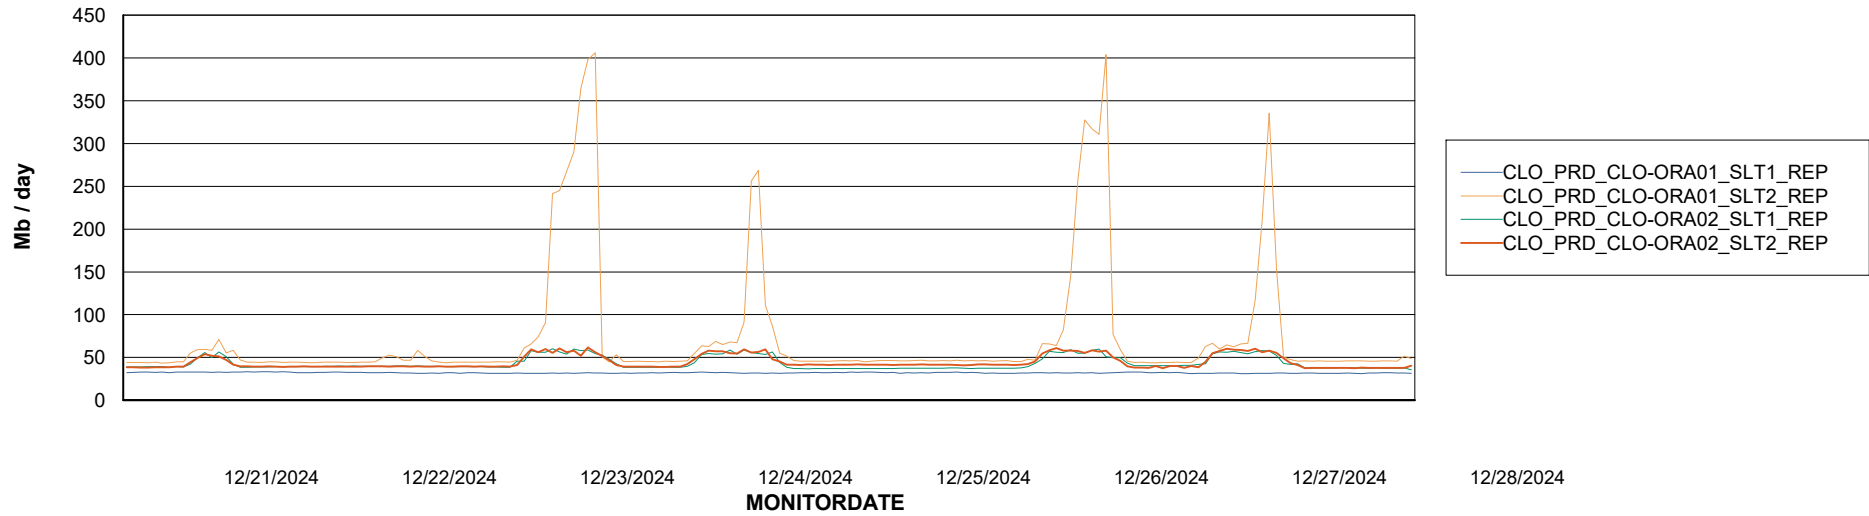

Avg memory used per ABS Server Service

Avg users per day per ABS server

Weekly SLA Customer Report

Customer CLO Production
Database ID 38

ABSSolute Application ReportServer Services

Avg memory used per ReportServer Service