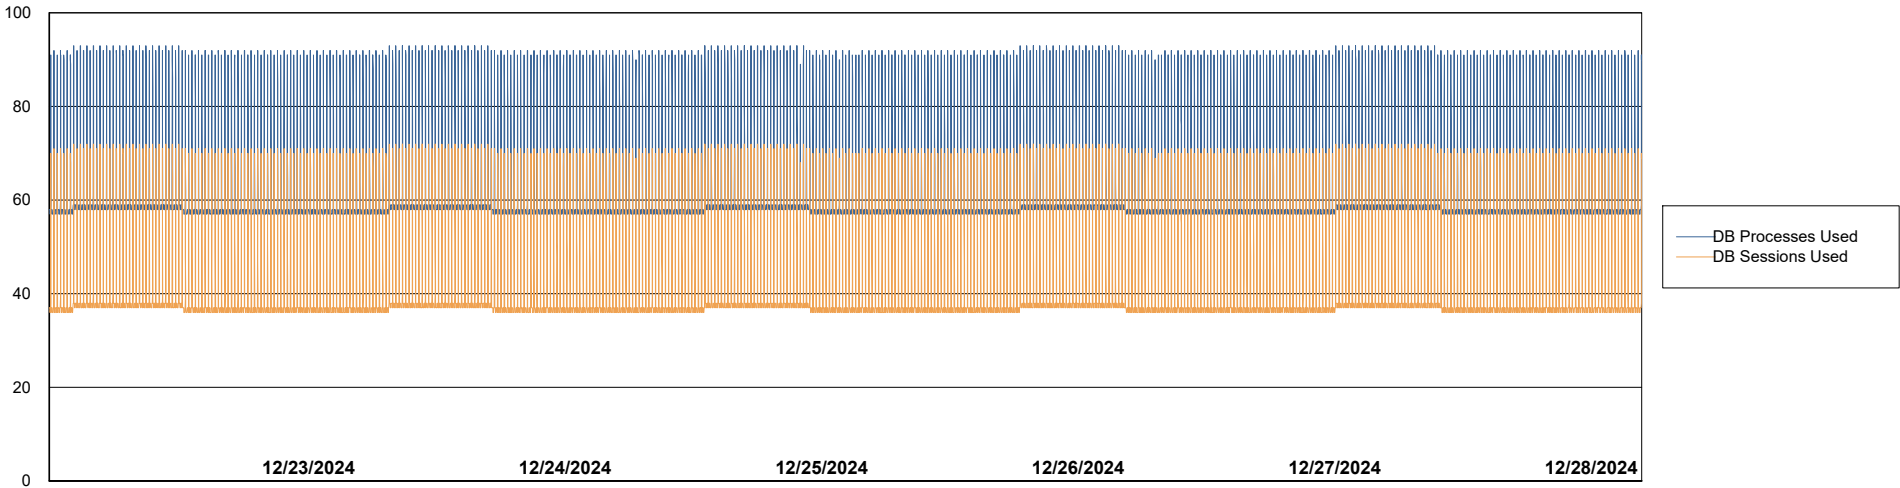

Database Performance CLO_PRD_CLO-ORA02_HSBABS1

DB Processes Max 1,000