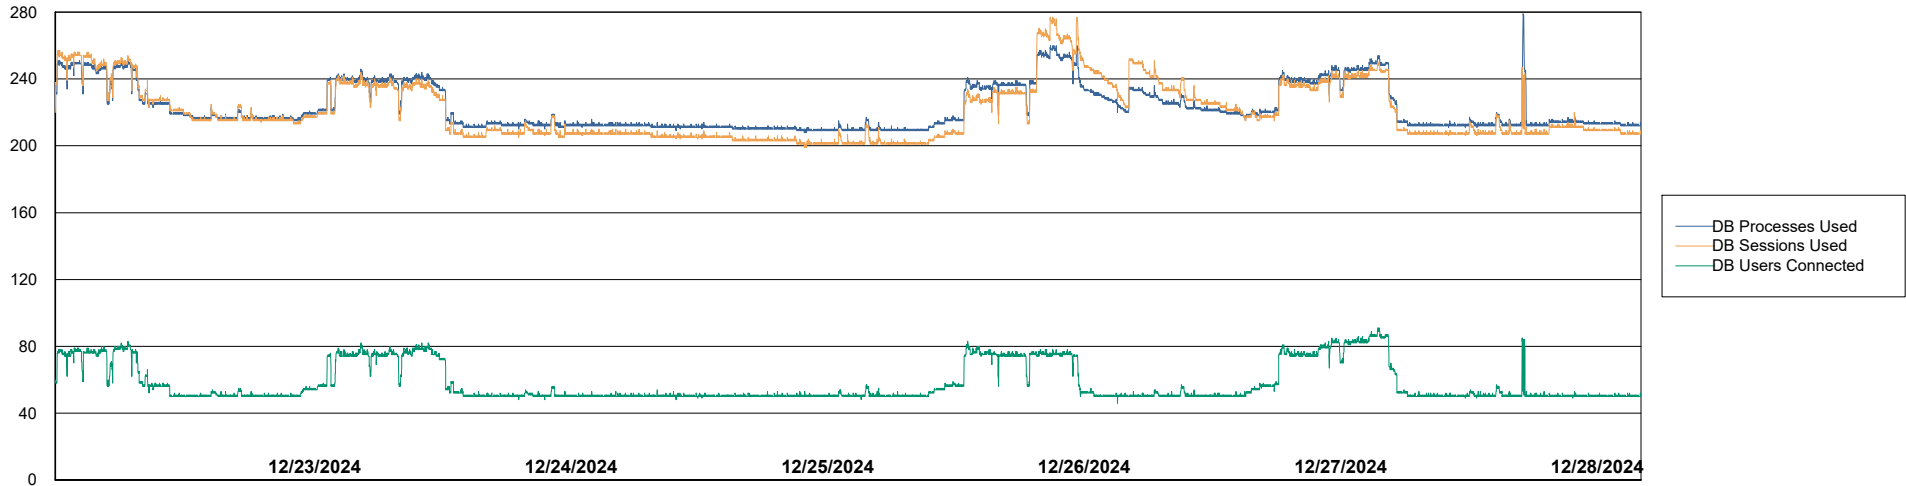

Database Performance CLO_PRD_CLO-ORA01_ABS1