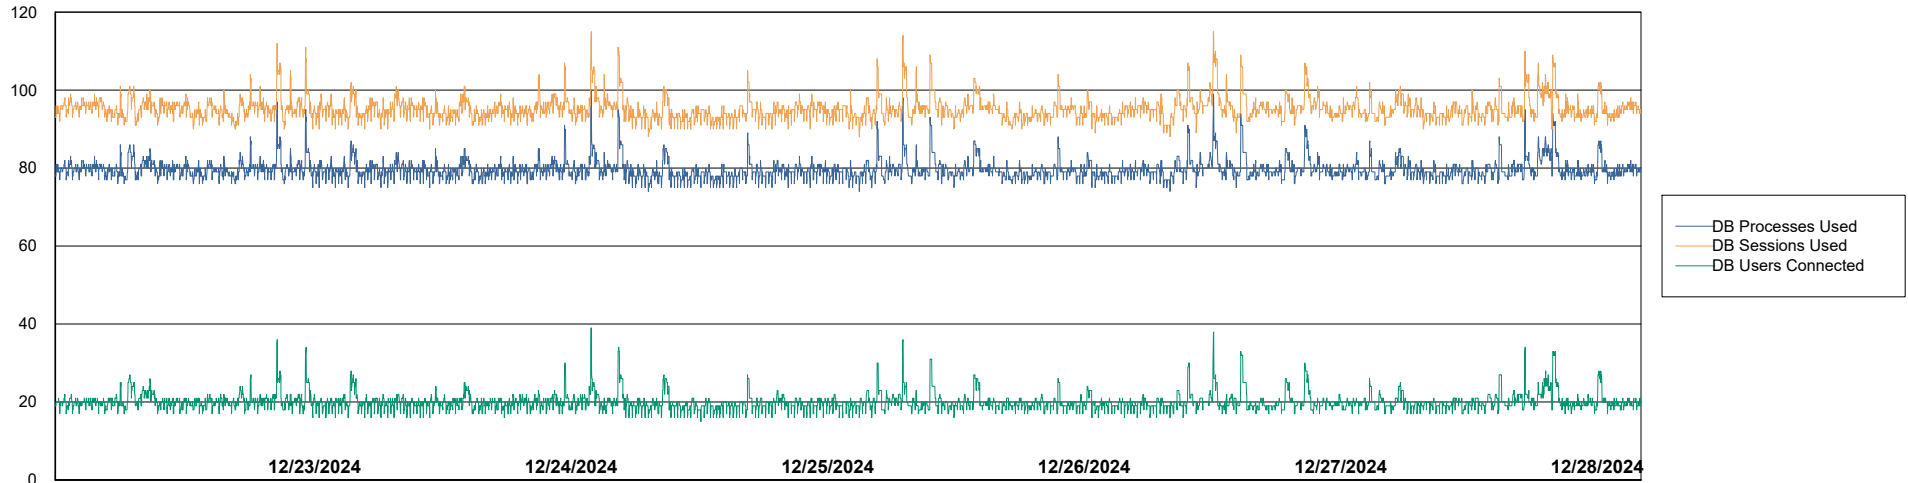

Database Performance   CLB-BI2-AMS_ABS1_DB_FL