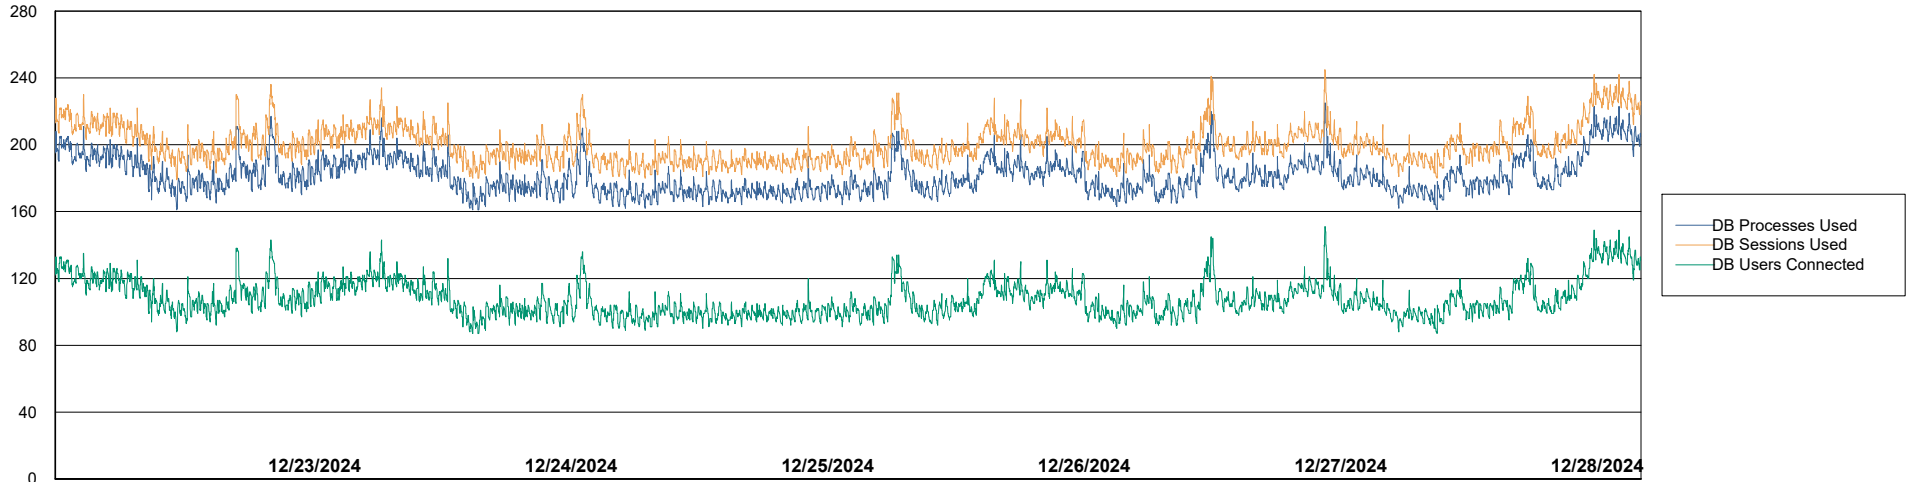

Database Performance   CLB-DBS1-AMS_PROD_ABS1