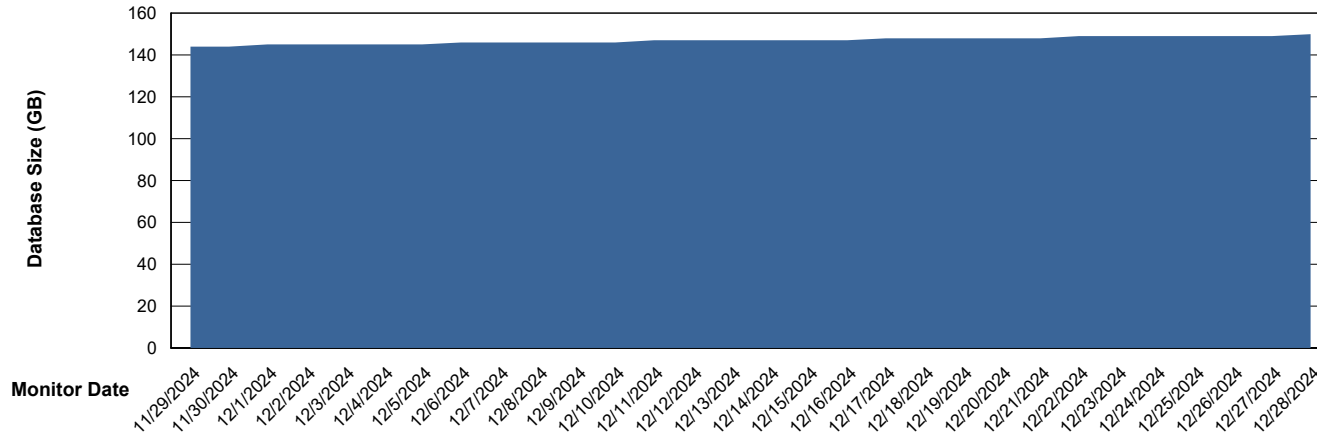

DATABASE SIZE   CLB-BI-AMS_ABS1_DB

Database growth over last month