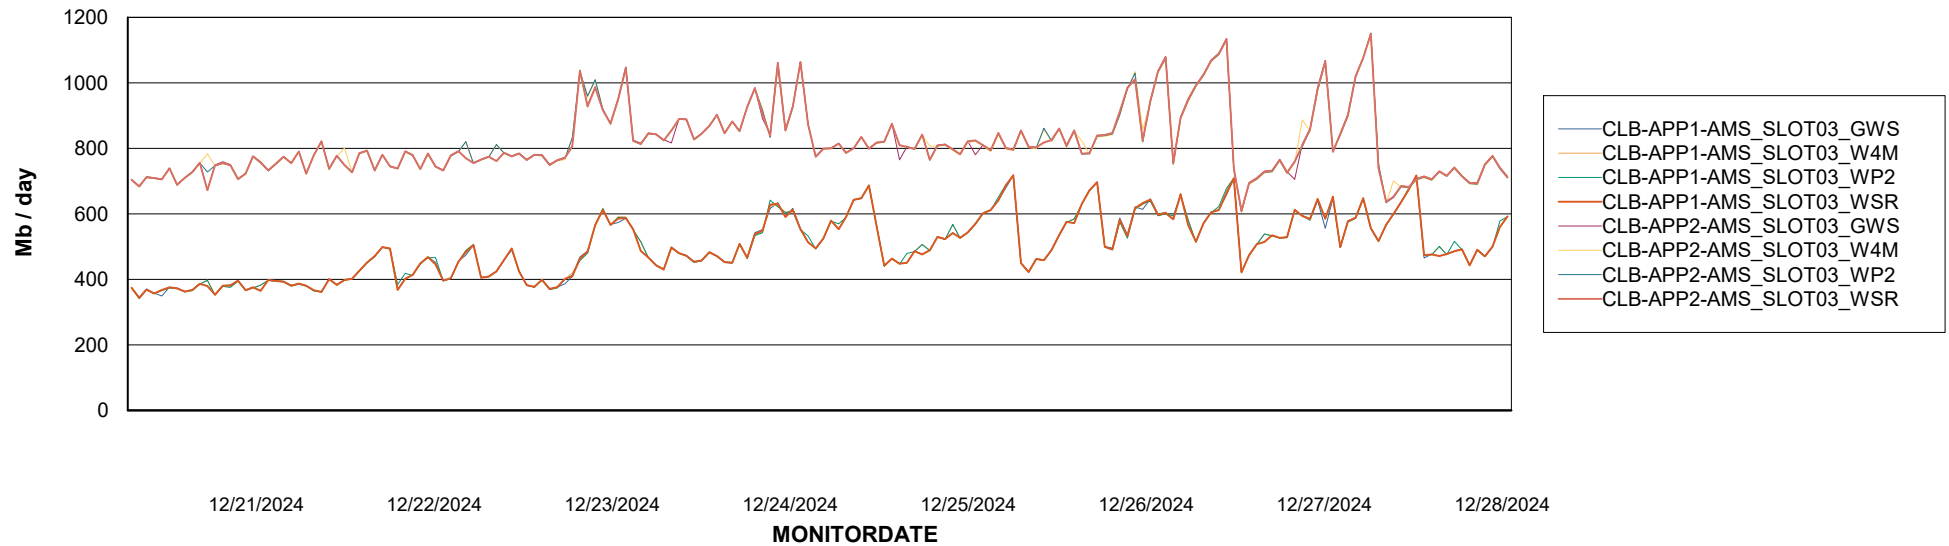

Avg memory used per ReportServer Service

Weekly SLA Customer Report

Customer: CLB OCI AMS Production
Database ID: 196

ABSSolute Web Component Services

Avg memory used per ABS Web component

Weekly SLA Customer Report