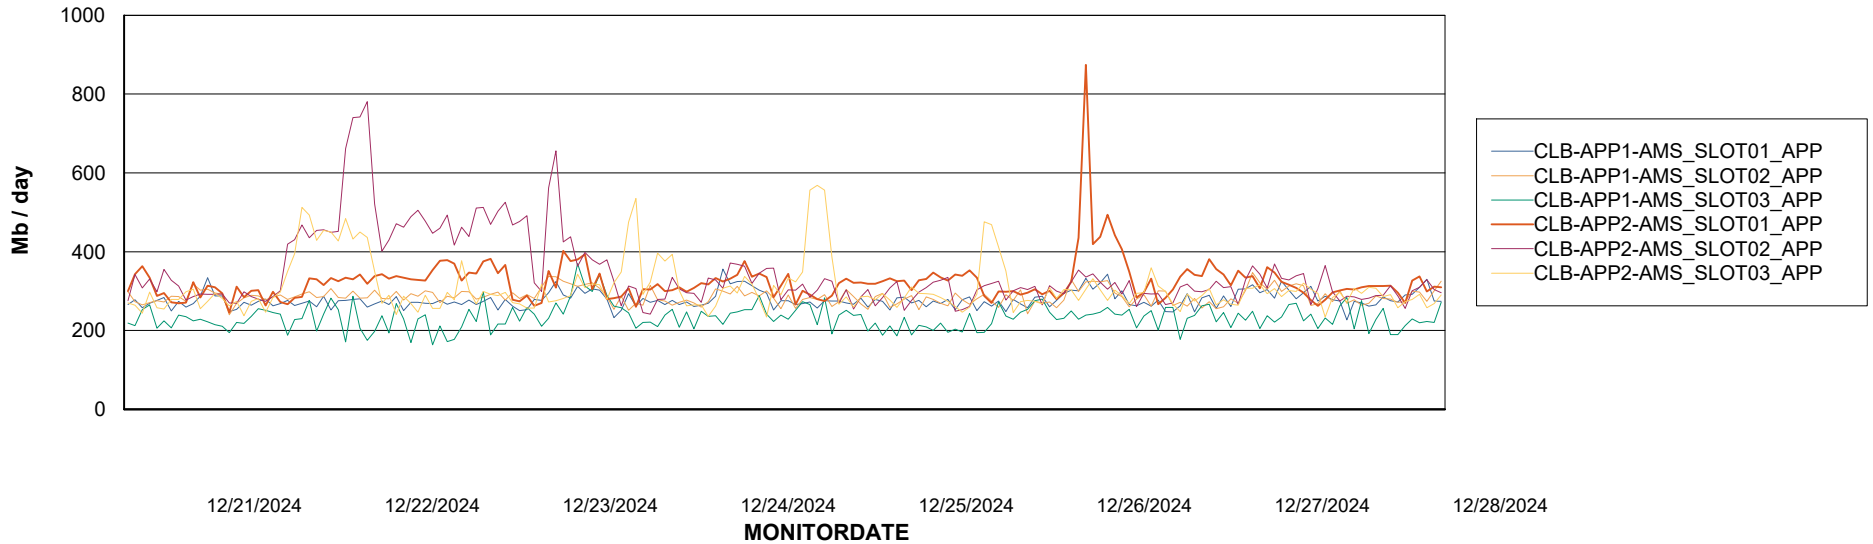

ABSSolute Application Server Services

Avg memory used per ABS Server Service