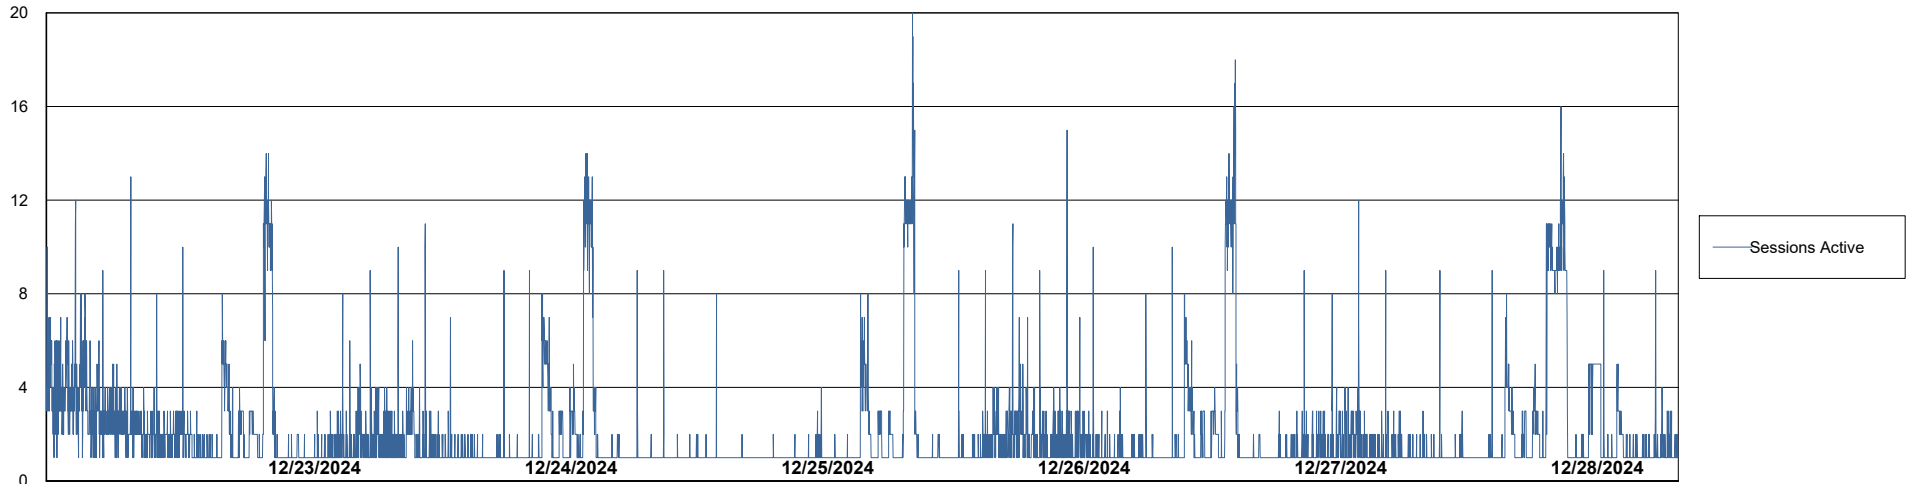

Database Performance   CLB-DBS1-AMS_PROD_ABS1