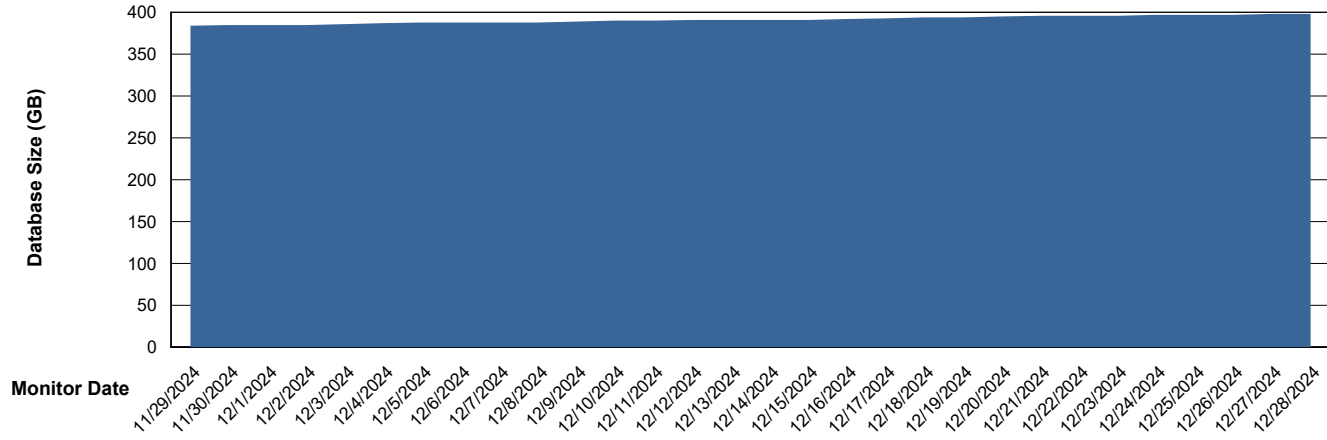

DATABASE SIZE CLB-BI-AMS_ABS1_DB

Database growth over last month

Weekly SLA Customer Report

Customer CLB OCI AMS Production
Database ID 196

DATABASE SIZE CLB-DBS1-AMS_PROD_ABS1

Database growth over last month