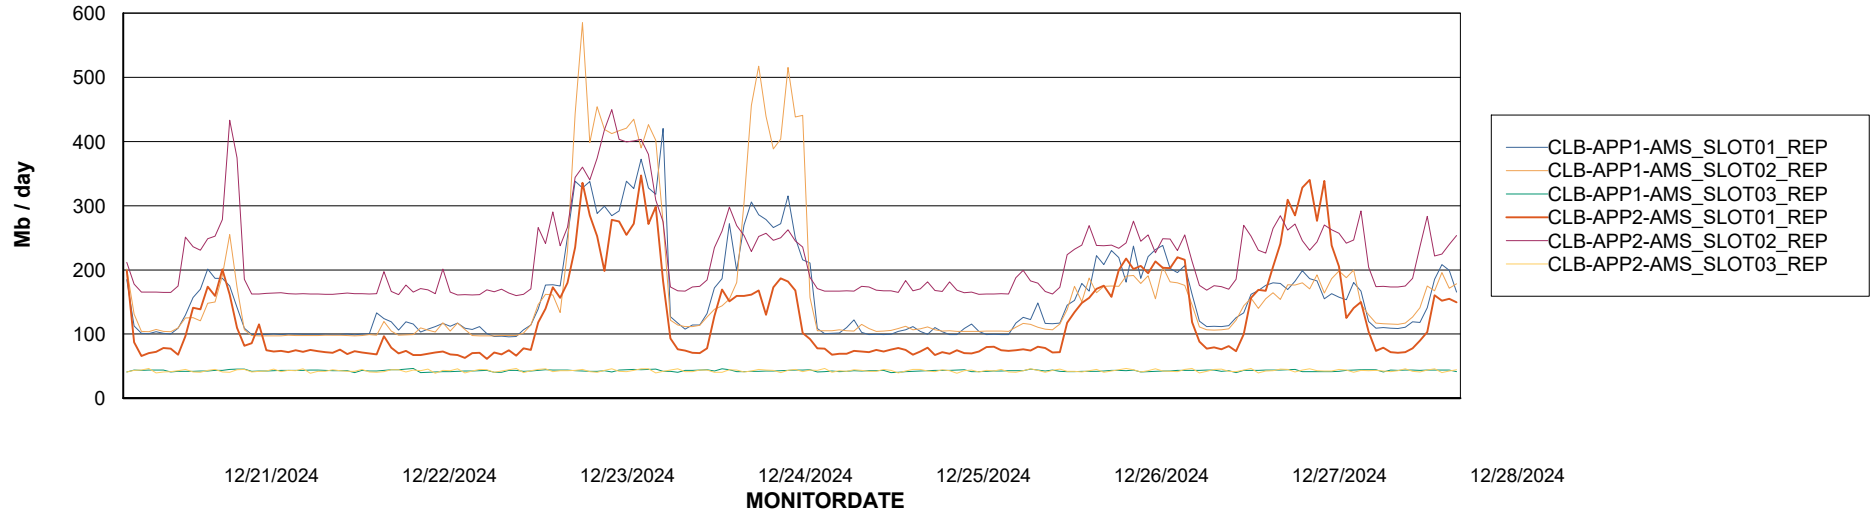

ABSSolute Application ReportServer Services

Avg memory used per ReportServer Service