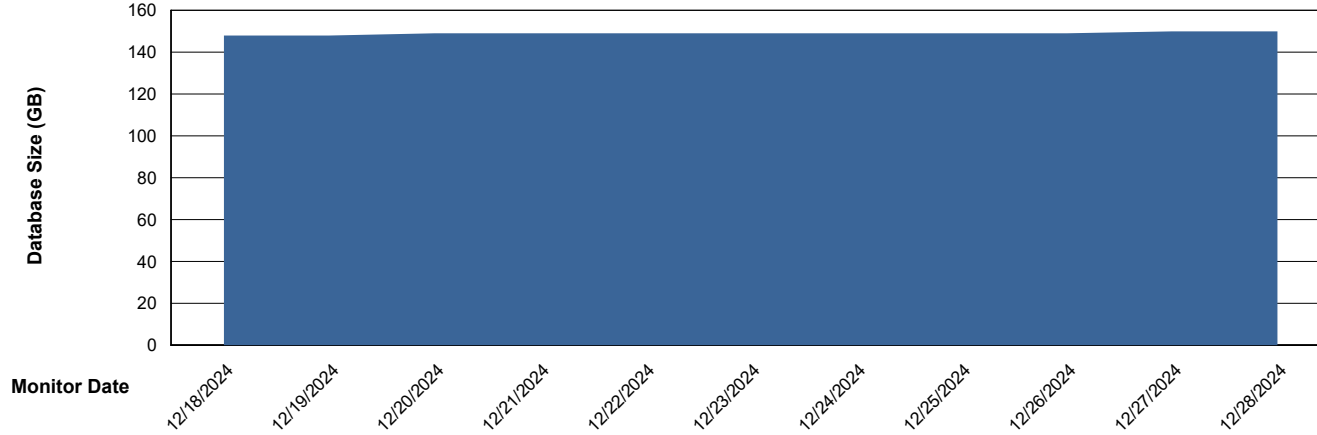

DB Processes Max 0
DB Processes Max 1,000
DB Processes Max 4

Weekly SLA Customer Report

Customer CLB OCI AMS Production
Database ID 196

DATABASE SIZE CLB-BI2-AMS_ABS1_DB_FL

Database growth over last month

DATABASE SIZE CLB-BI-AMS_ABS1_DB

Database growth over last month

Weekly SLA Customer Report

Customer CLB OCI AMS Production
Database ID 196

DATABASE SIZE CLB-DBS1-AMS_PROD_ABS1

Database growth over last month