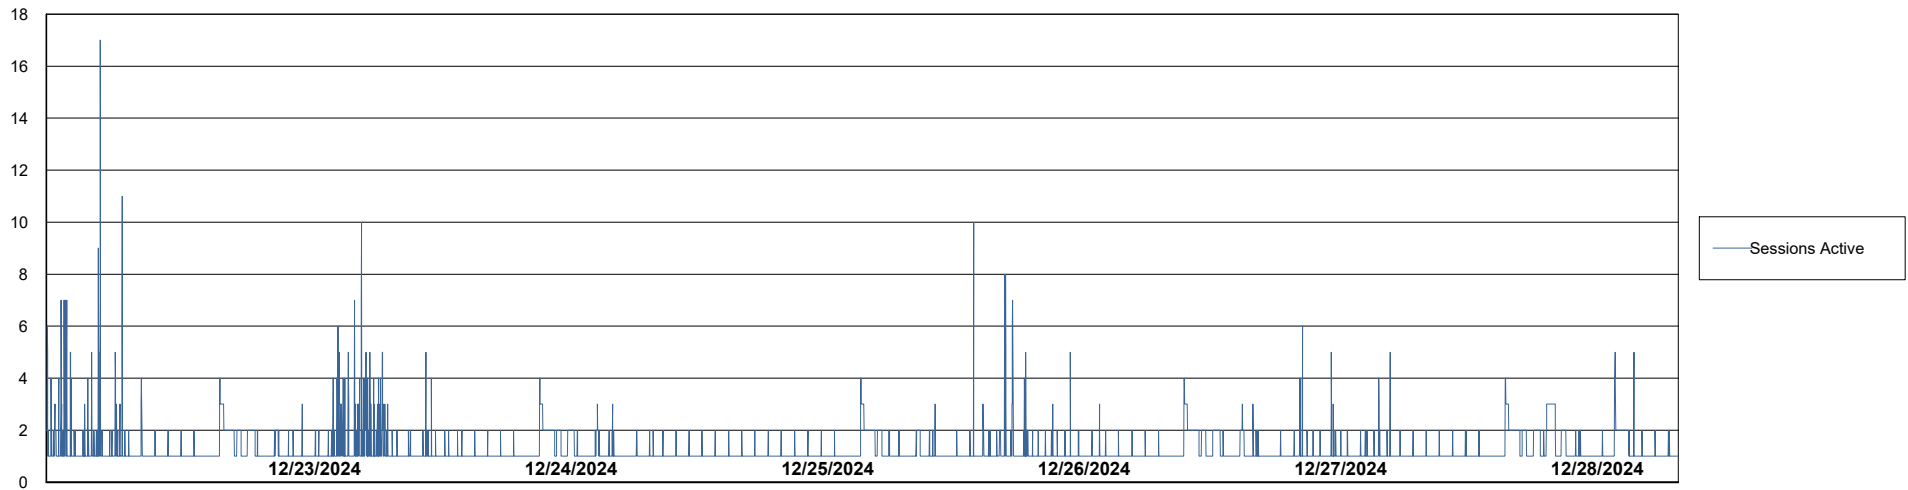

Weekly SLA Customer Report

Customer CLB OCI AMS Production
Database ID 196

Database Performance CLB-BI2-AMS_ABS1_DB_FL

Weekly SLA Customer Report

Customer: CLB OCI AMS Production
Database ID: 196

Database Performance: CLB-BI-AMS_ABS1_DB