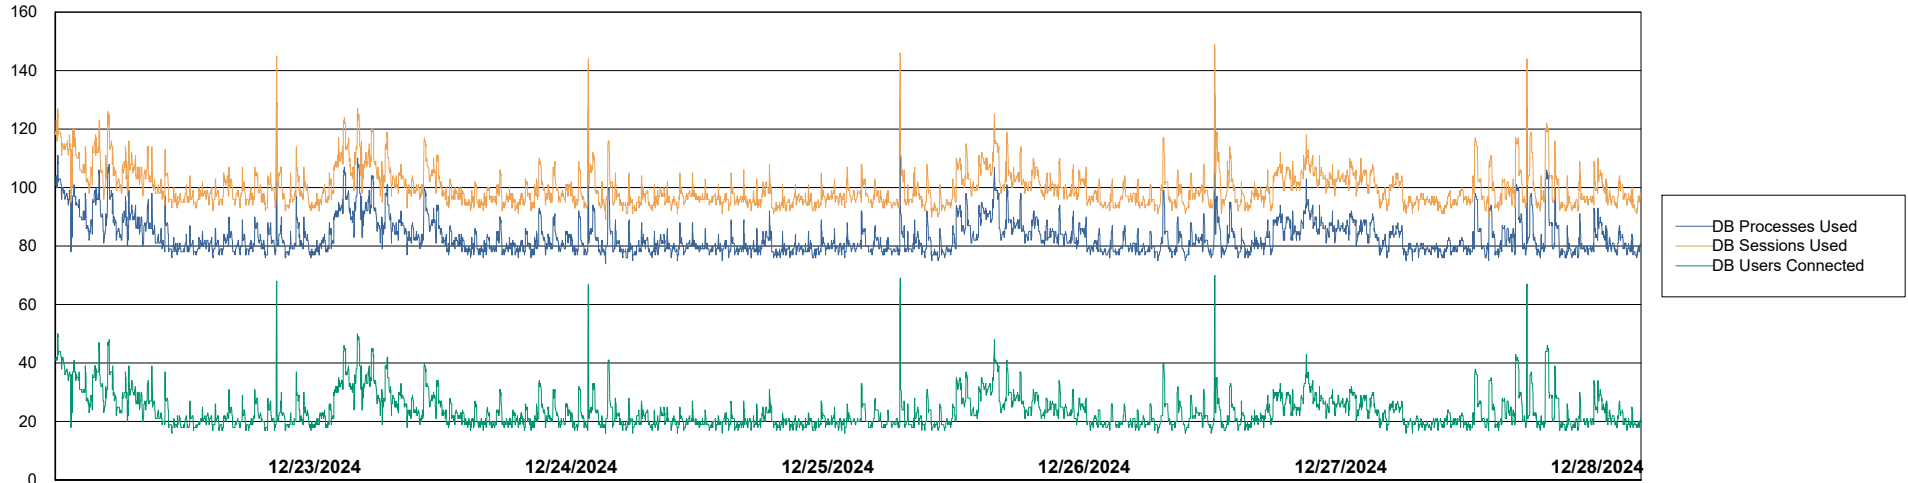

Weekly SLA Customer Report

Customer CLB OCI AMS Production
Database ID 196

Database Performance CLB-BI2-AMS_ABS1_DB_FL

Weekly SLA Customer Report

Customer: CLB OCI AMS Production
Database ID: 196

Database Performance: CLB-BI-AMS_ABS1_DB