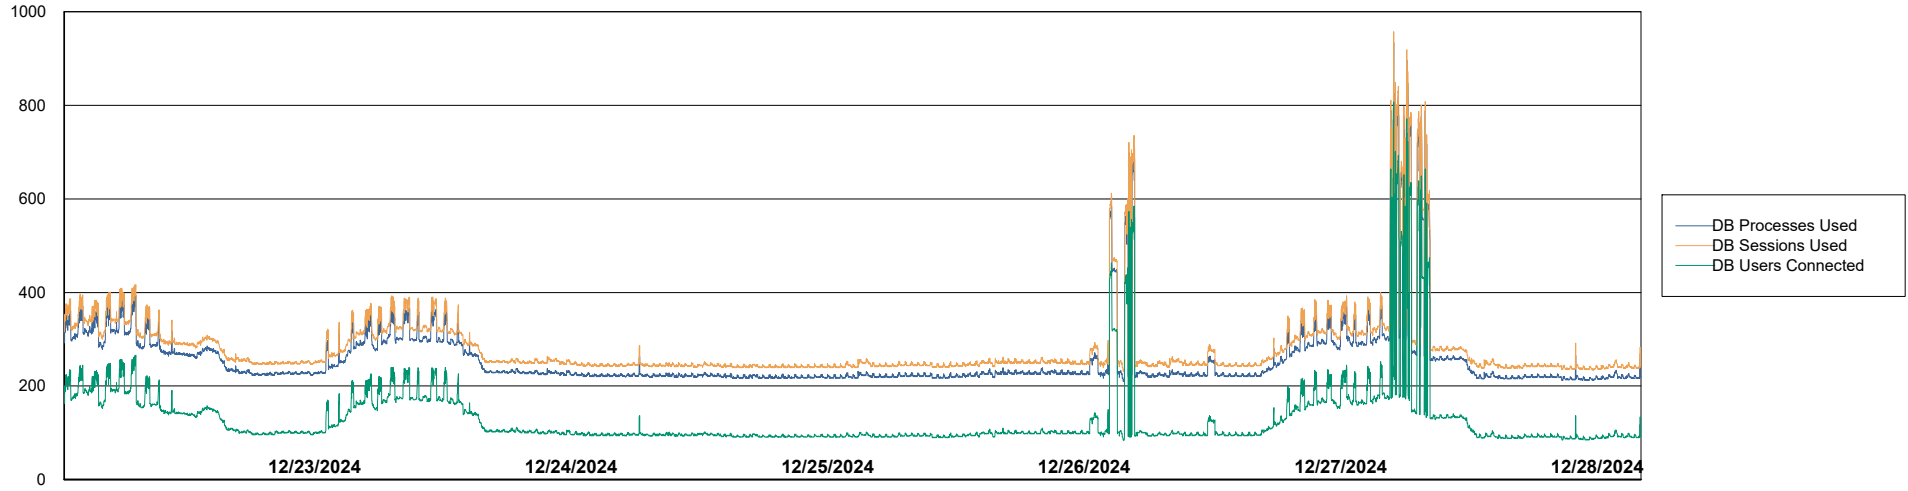

Harddisk Usage BNL_PRD_vm-absa03

	Free disk space on C: (%)	Total disk space on C: (Gb)	Used disk space on C: (Gb)	Free disk space on D: (%)	Total disk space on D: (Gb)	Used disk space on D: (Gb)	Free disk space on E: (%)	Total disk space on E: (Gb)	Used disk space on E: (Gb)
12/28/2024	68	127	41	39	127	78	92	64	5
12/27/2024	68	127	41	39	127	78	92	64	5
12/26/2024	68	127	41	39	127	78	92	64	5
12/25/2024	68	127	40	39	127	78	92	64	5
12/24/2024	67	127	42	39	127	78	92	64	5
12/23/2024	67	127	42	39	127	78	92	64	5
12/22/2024	67	127	42	39	127	78	92	64	5

Weekly SLA Customer Report

Customer BNL_Production
Database ID 83

Database Performance BNLDB_Production

Weekly SLA Customer Report

Customer BNL_Production
Database ID 83

Database Performance BNLDB_Standby

DB Processes Max 4
DB Processes Max 1,000
DB Processes Max 0