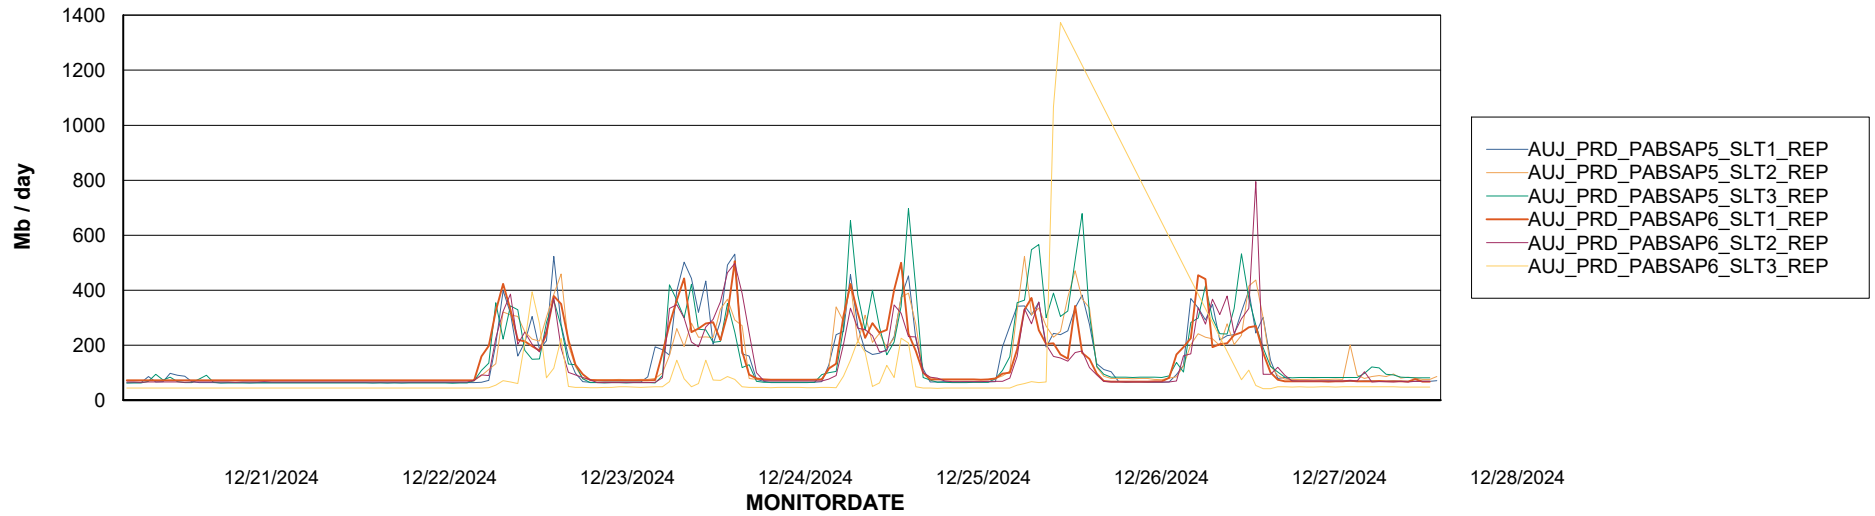

ABSSolute Application ReportServer Services

Avg memory used per ReportServer Service