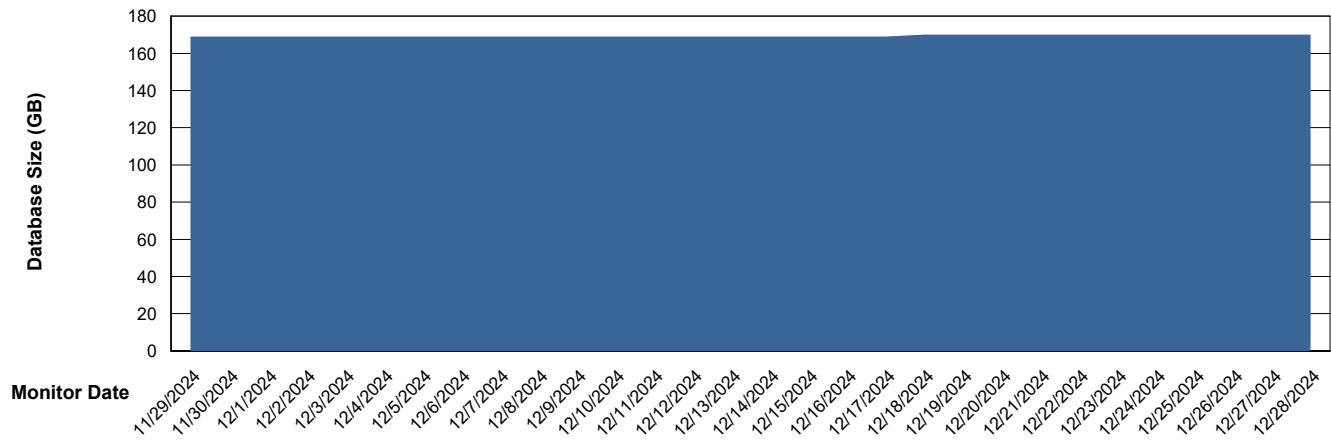

Customer AUJ_Production
Database ID 41

Database Performance AUJ_DB3_Primary

Weekly SLA Customer Report

Customer AUJ_Production
Database ID 41

DATABASE SIZE AUJ_ABSEM3_DB

Database growth over last month

DATABASE SIZE AUJ_BI3_DB

Database growth over last month

Weekly SLA Customer Report

Customer AUJ_Production
Database ID 41

DATABASE SIZE AUJ_DB3_Primary

Database growth over last month

Weekly SLA Customer Report

Customer AUJ_Production
 Database ID 41