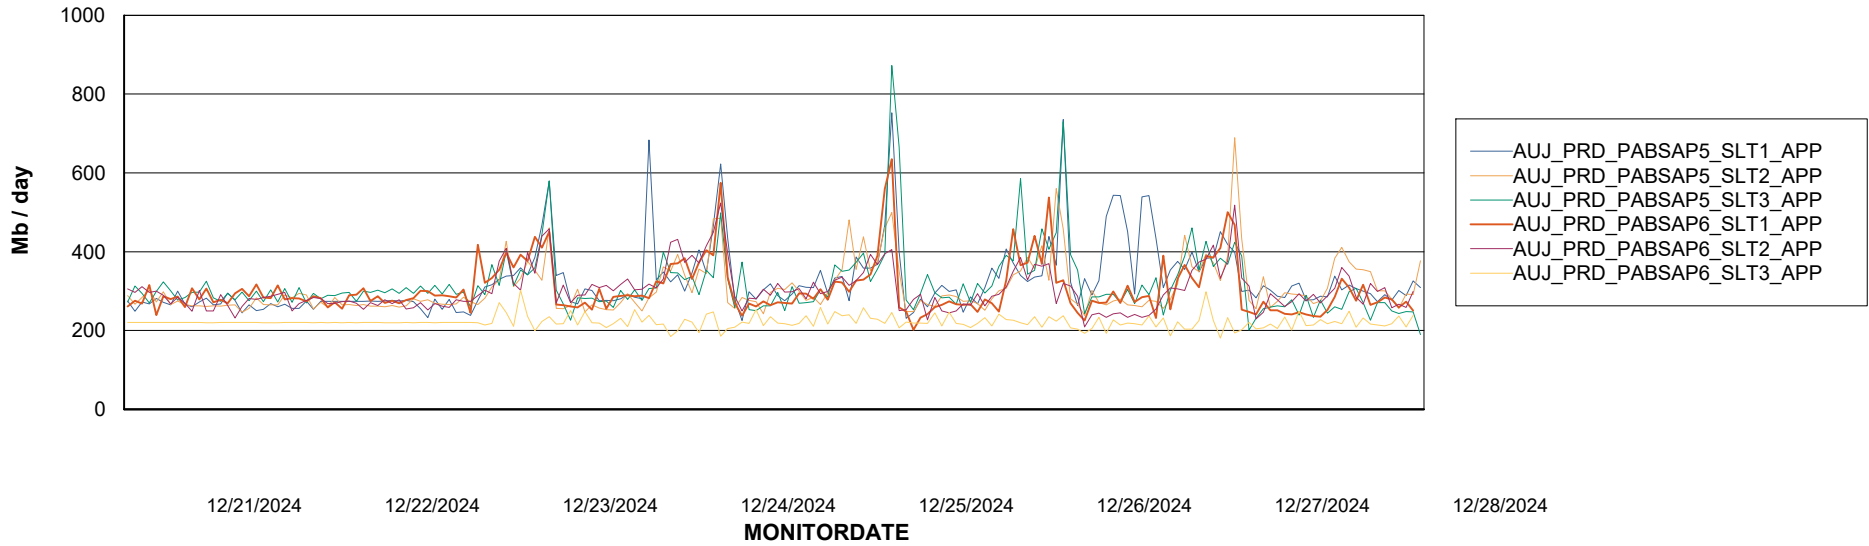

ABSSolute Application Server Services

Avg memory used per ABS Server Service