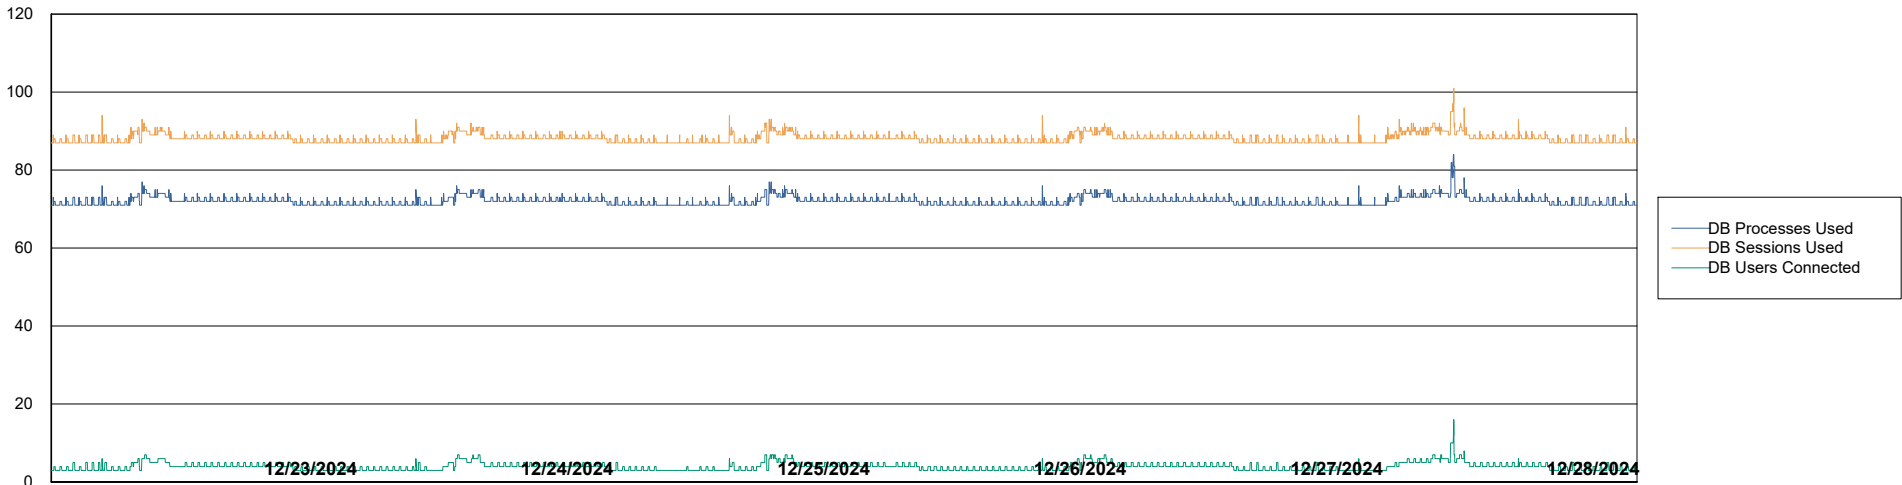

Weekly SLA Customer Report

Customer AUJ_Production
Database ID 41

Database Performance AUJ_ABSEM3_DB

Weekly SLA Customer Report

Customer AUJ_Production
Database ID 41

Database Performance AUJ_BI3_DB

Weekly SLA Customer Report