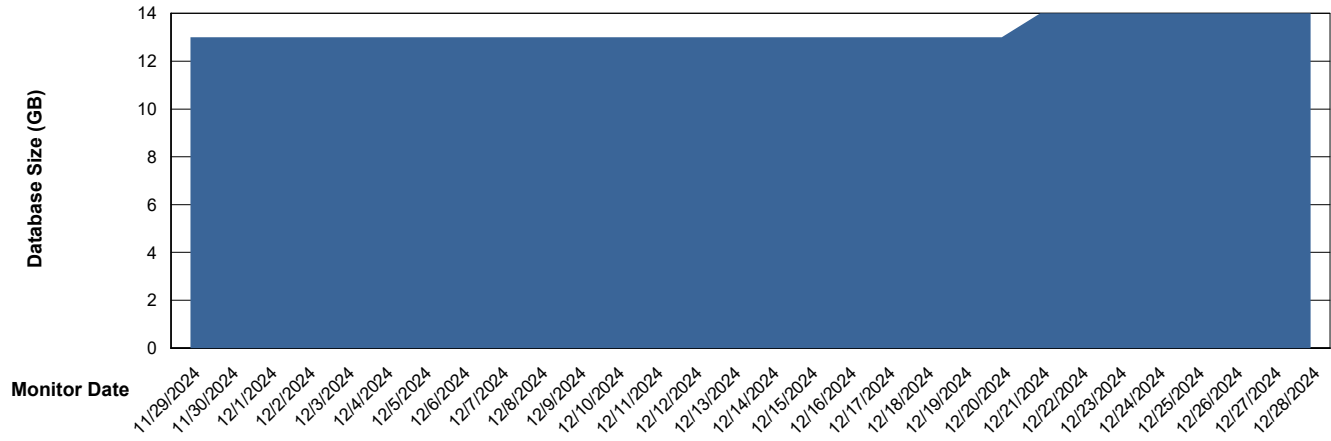

Customer AUJ_Production
Database ID 41

Database Performance AUJ_DB3_Primary

Weekly SLA Customer Report

Customer AUJ_Production
Database ID 41

DATABASE SIZE AUJ_ABSEM3_DB

Database growth over last month

DATABASE SIZE AUJ_BI3_DB

Database growth over last month

Weekly SLA Customer Report

Customer AUJ_Production
Database ID 41

DATABASE SIZE AUJ_DB3_Primary

Database growth over last month

Weekly SLA Customer Report

Customer AUJ_Production
 Database ID 41