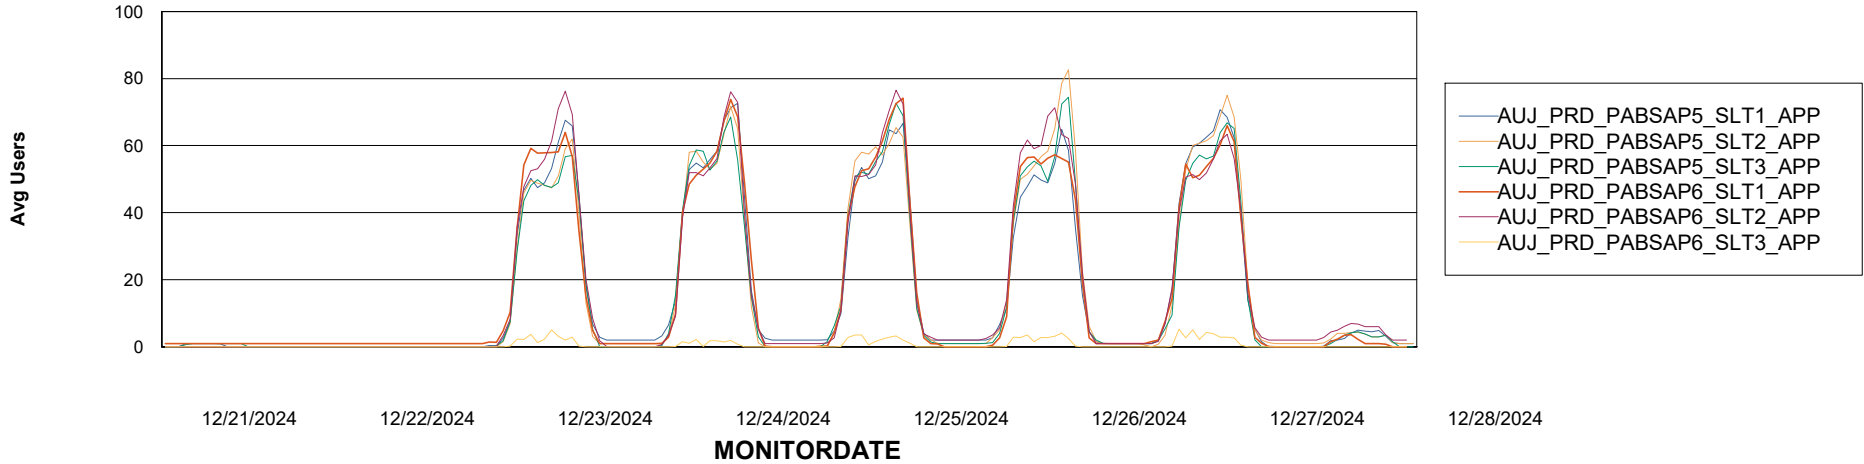

Weekly SLA Customer Report

Customer AUJ_Production
Database ID 41

BI last ETL error for	AUJ_BI3_DB
Sun, 22-12-2024	None
Mon, 23-12-2024	None
Thu, 26-12-2024	None
Sat, 28-12-2024	None
Sun, 22-12-2024	None
Fri, 27-12-2024	None
Tue, 24-12-2024	None
Sat, 28-12-2024	None
Tue, 24-12-2024	None
Fri, 27-12-2024	None
Thu, 26-12-2024	None
Mon, 23-12-2024	None
Wed, 25-12-2024	None
Wed, 25-12-2024	None

Weekly SLA Customer Report

Customer AUJ_Production
Database ID 41

ABSSolute Application Server Services

Avg memory used per ABS Server Service

Avg users per day per ABS server

Weekly SLA Customer Report

Customer AUJ_Production
Database ID 41