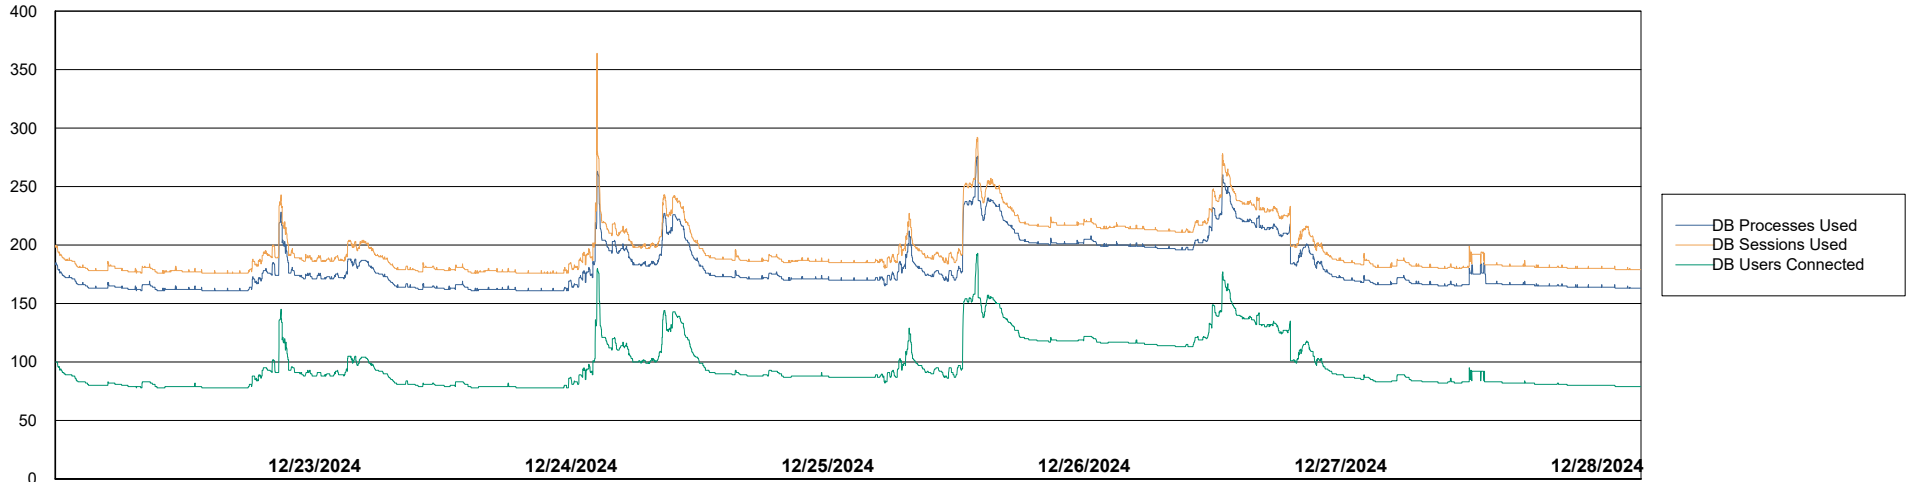

Database Performance AUJ_DB3_Primary