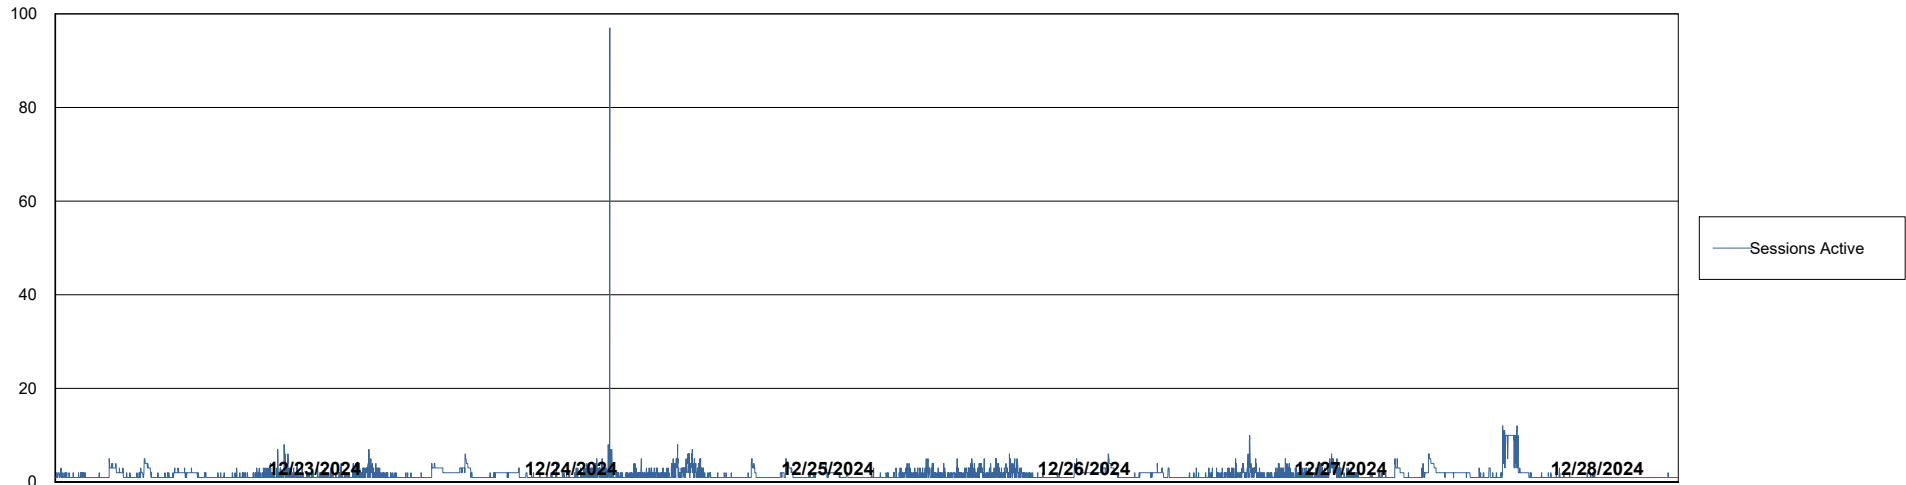

Database Performance AUJ_DB3_Primary