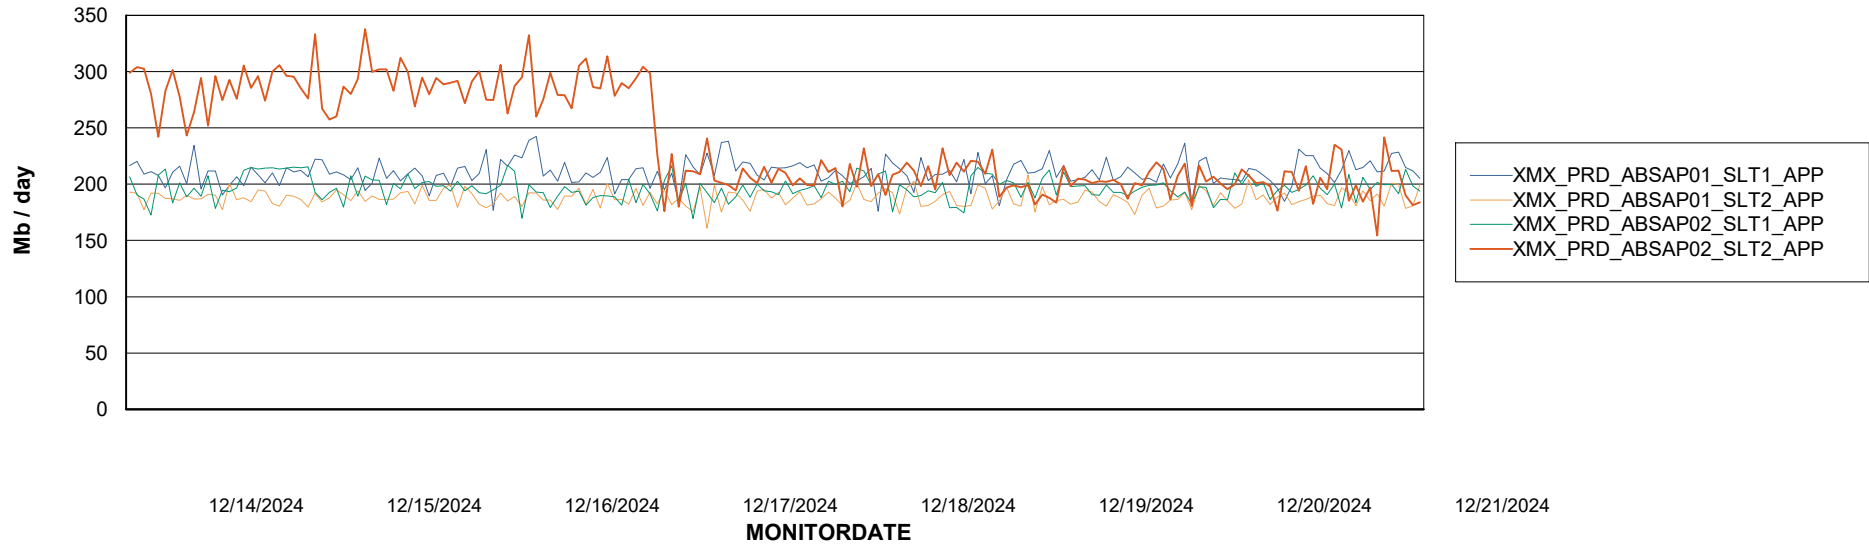

ABSSolute Application Server Services

Avg memory used per ABS Server Service