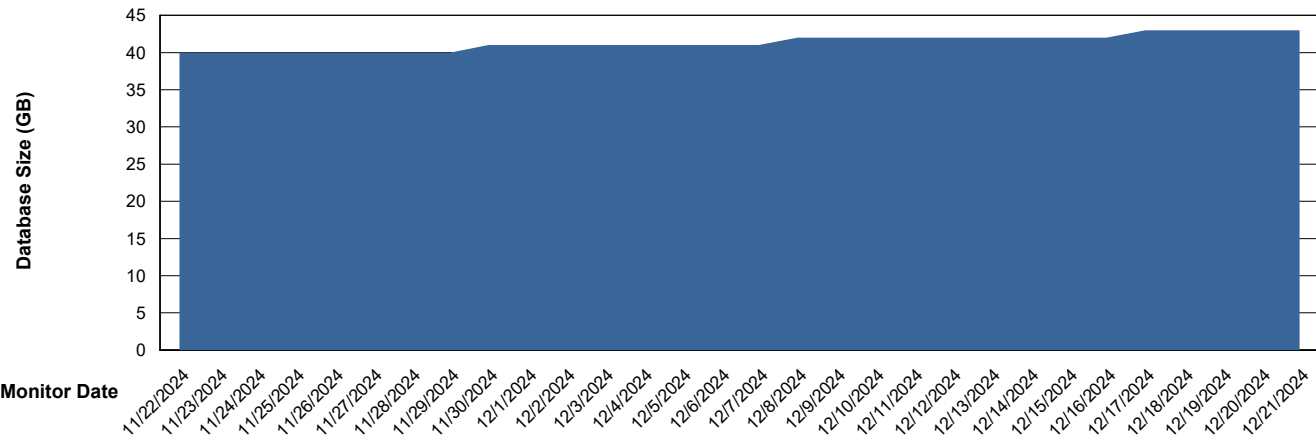

DB Processes Max 4
DB Processes Max 0
DB Processes Max 1,000

Weekly SLA Customer Report

Customer XMX Production (24/7)
 Database ID 146

DATABASE SIZE XMX_PROD_ABSDB01_PRDB_ABS1

Database growth over last month

Database Tablespace XMX_PROD_ABSDB01_PRDB_ABS1

Date	Tablespace Name	Filesize (Gb)	Usedsize (Gb)	Percentage free
12/21/2024	ABSDATA	29	24	17
	INDX	8	0	100
12/20/2024	ABSDATA	29	24	17
	INDX	8	0	100
12/19/2024	ABSDATA	28	24	14
	INDX	8	0	100
12/18/2024	ABSDATA	28	24	15
	INDX	8	0	100
12/17/2024	ABSDATA	28	23	15
	INDX	8	0	100
12/16/2024	ABSDATA	28	23	15
	INDX	8	0	100
12/15/2024	ABSDATA	28	23	16
	INDX	8	0	100