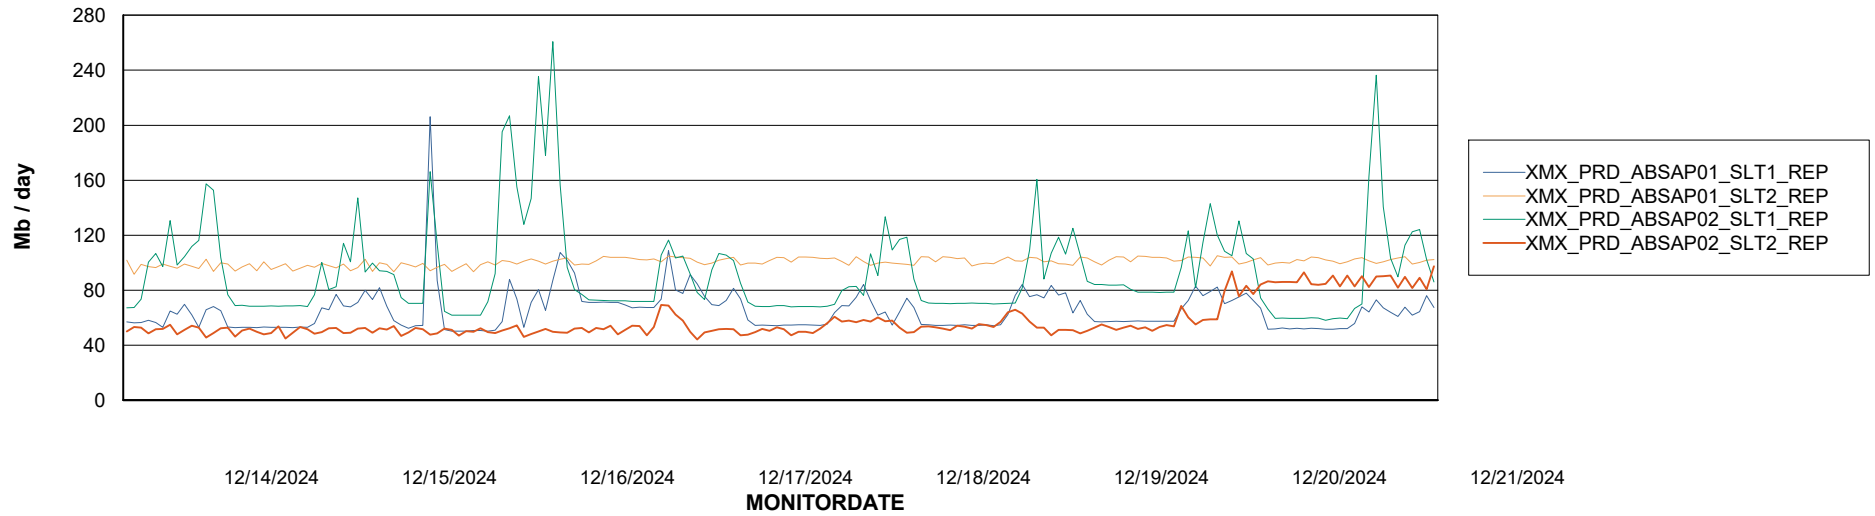

ABSSolute Application ReportServer Services

Avg memory used per ReportServer Service