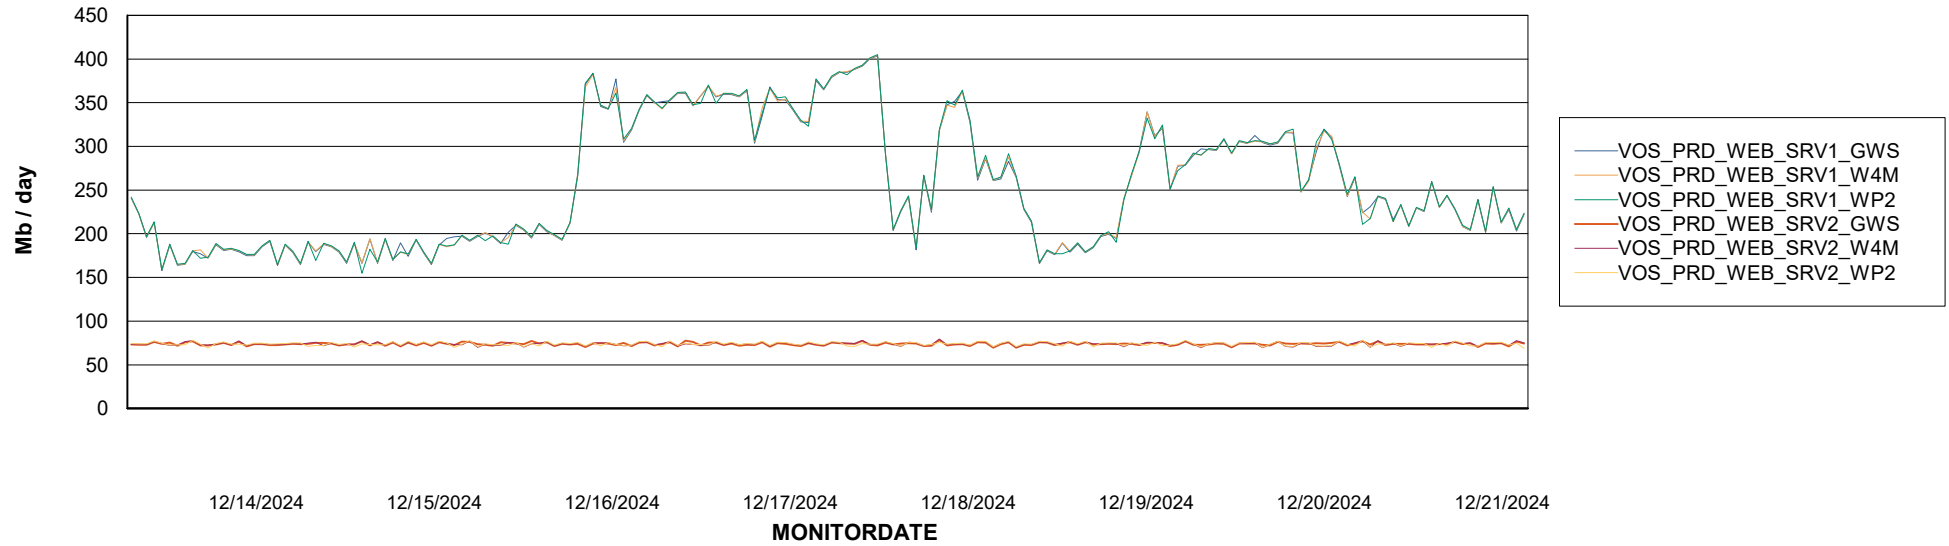

ABSSolute Web Component Services

Avg memory used per ABS Web component