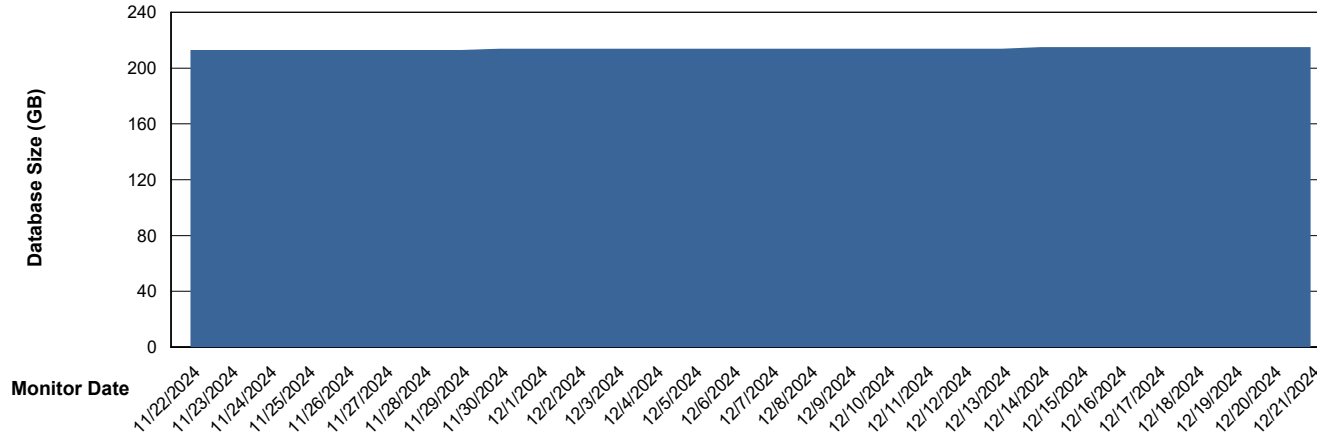

DATABASE SIZE VOS_PRD_ABSBI-2018_ABS1

Database growth over last month