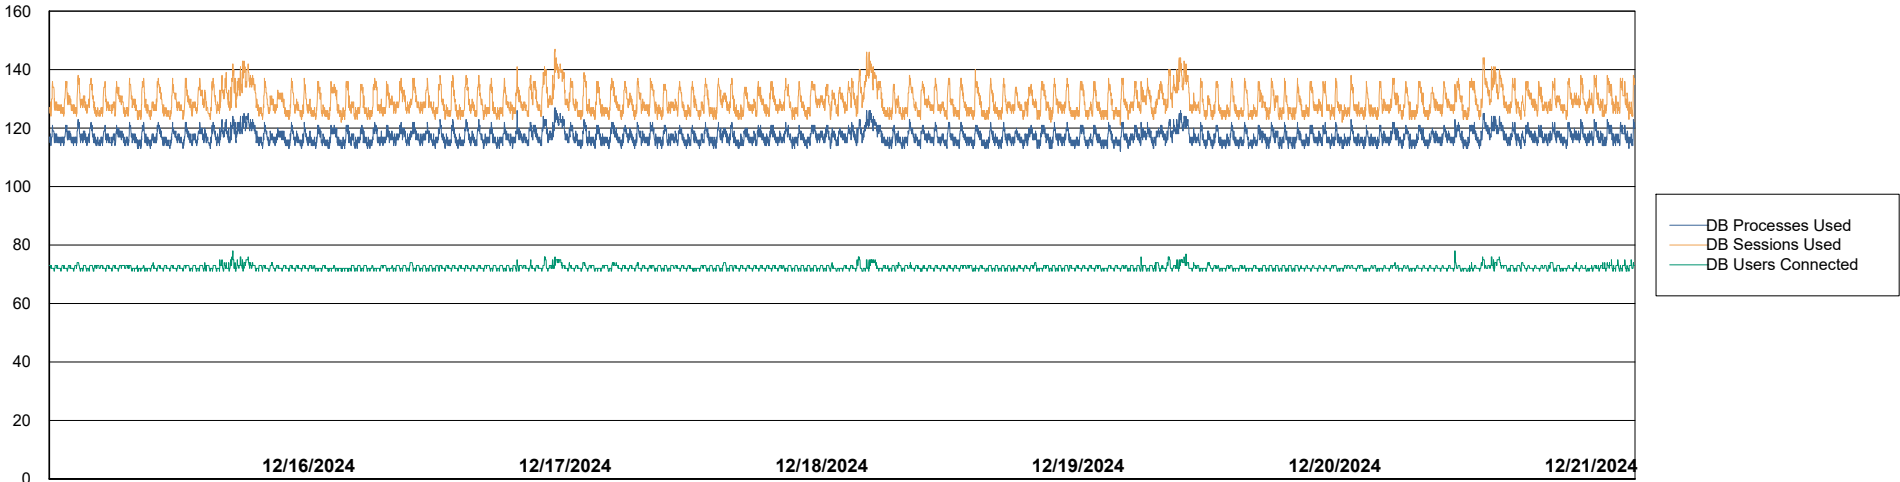

Database Performance VOS_PRD_ABSBI-2018_ABS1