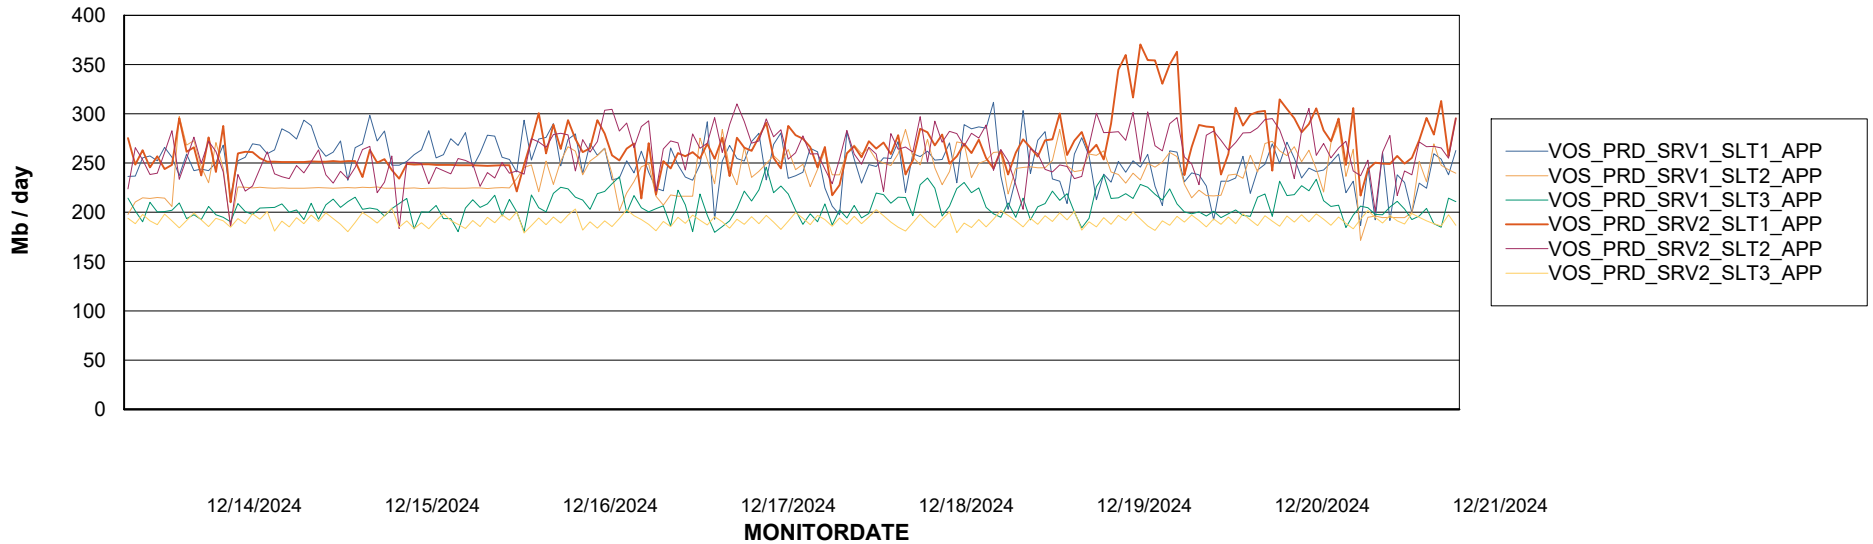

ABSSolute Application Server Services

Avg memory used per ABS Server Service