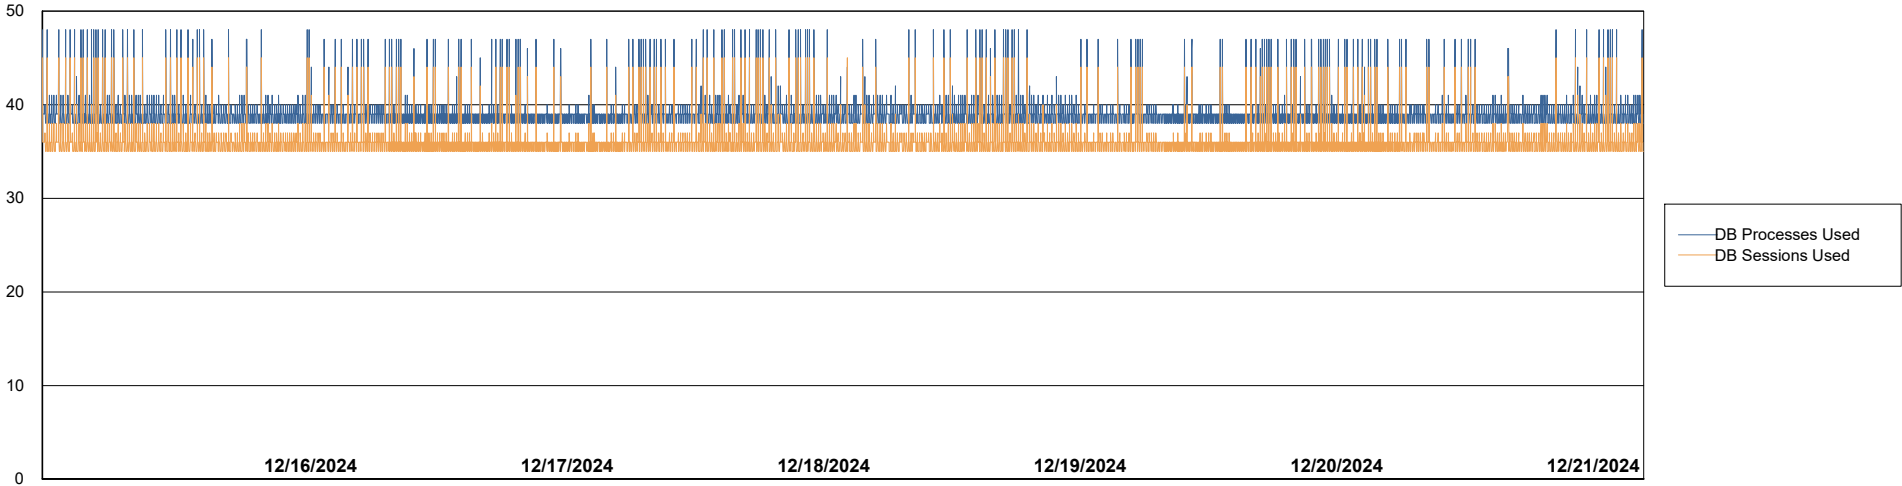

Database Performance VOS_PRD_ABSORA2-2022_HSBABS1

DB Processes Max 1,000