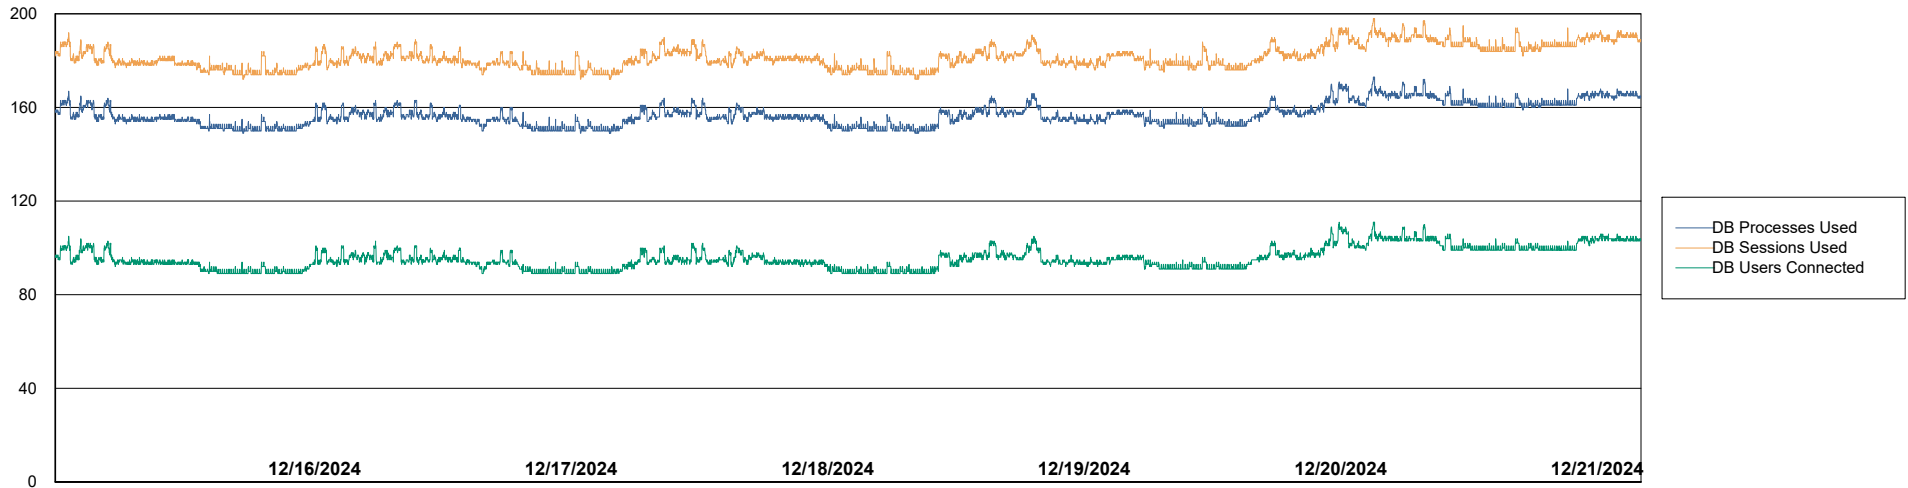

Weekly SLA Customer Report

Customer VOS_Production
Database ID 143

Database Performance VOS_PRD_ABSBI-2018_ABS1

Weekly SLA Customer Report

Customer VOS_Production
Database ID 143

Database Performance VOS_PRD_ABSORA1-2022_ABS1