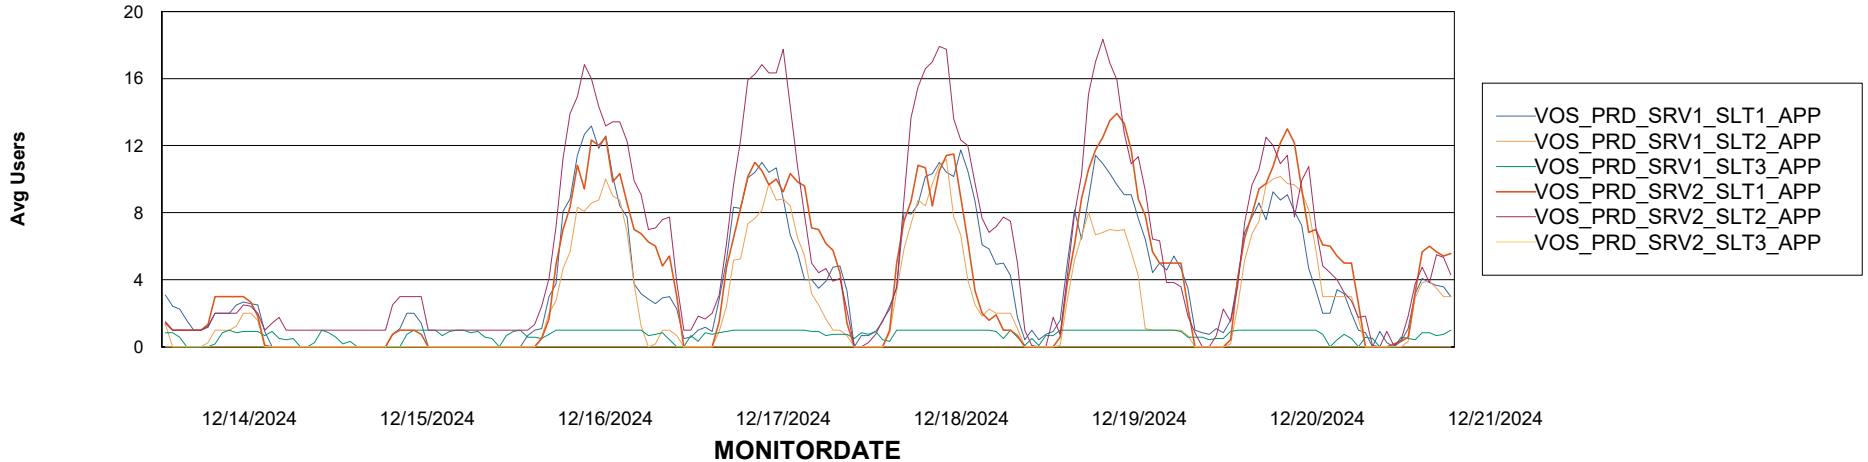

Avg users per day per ABS server