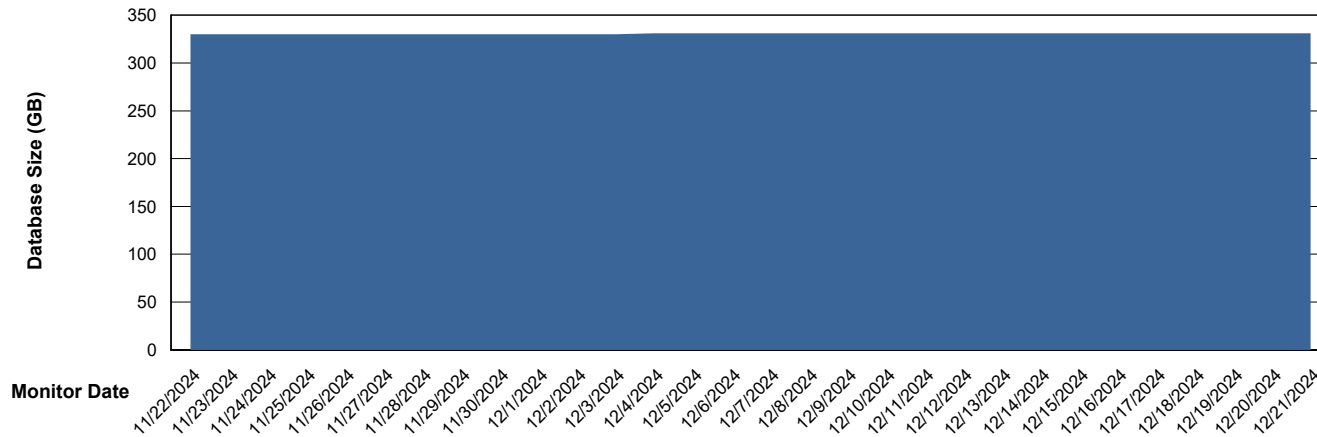

DATABASE SIZE VOS_PRD_ABSORA1-2022_ABS1

Database growth over last month