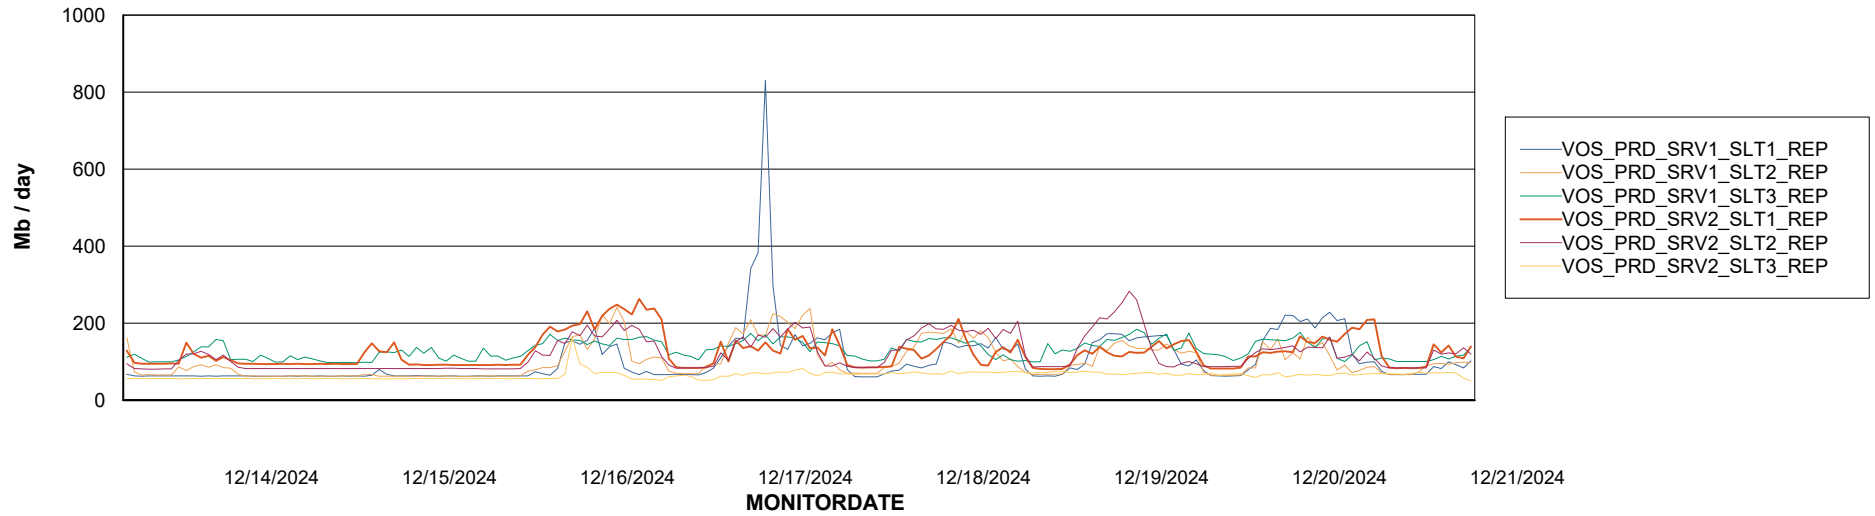

Avg memory used per ABS Server Service

Avg users per day per ABS server

Weekly SLA Customer Report

Customer VOS_Production
Database ID 143

ABSSolute Application ReportServer Services

Avg memory used per ReportServer Service