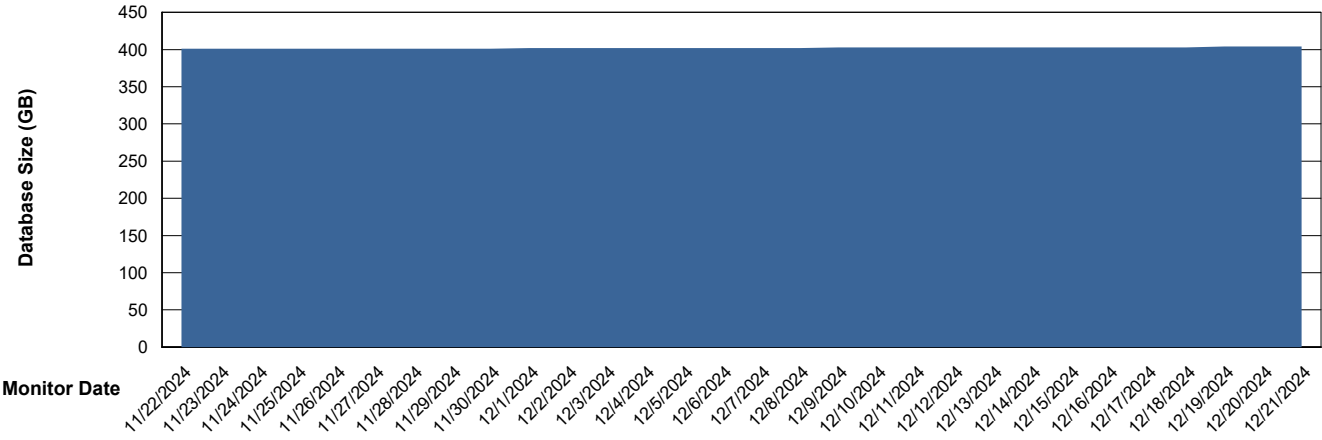

DB Processes Max 300

Weekly SLA Customer Report

Customer VEN_Production
 Database ID 35

DATABASE SIZE VENDB_Production_ABS1

Database growth over last month

Database Tablespace VENDB_Production_ABS1

Date	Tablespace Name	Filesize (Gb)	Usedsize (Gb)	Percentage free
12/21/2024	ABSDATA	240	199	17
	INDX	234	191	18
12/20/2024	ABSDATA	240	199	17
	INDX	234	191	18
12/19/2024	ABSDATA	240	199	17
	INDX	234	191	18
12/18/2024	ABSDATA	240	199	17
	INDX	234	191	18
12/17/2024	ABSDATA	240	199	17
	INDX	234	191	18
12/16/2024	ABSDATA	240	199	17
	INDX	234	191	18
12/15/2024	ABSDATA	240	199	17
	INDX	234	191	18

Weekly SLA Customer Report

Customer VEN_Production
Database ID 35

Standby Database Health VEN_Production

Recovery lag for last 7 days