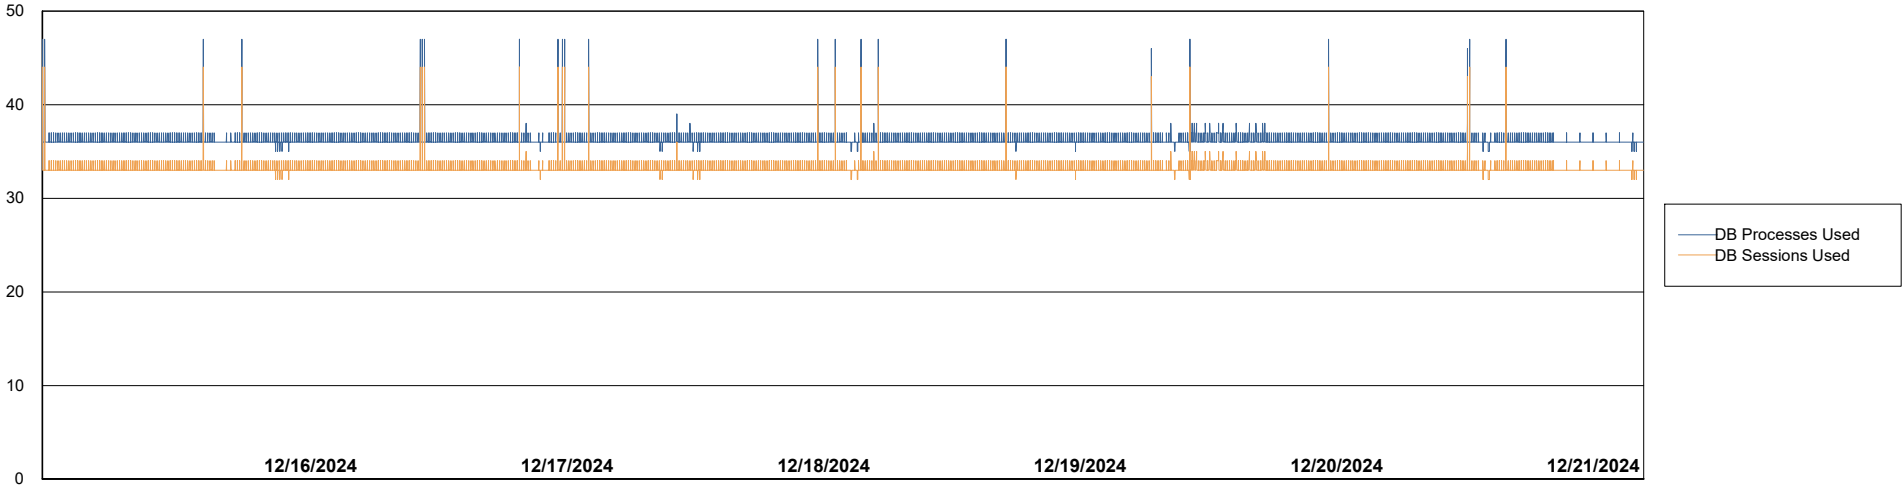

Harddisk Usage VEN_PRD_VENABS07_SB-DB

	Free disk space on C: (%)	Total disk space on C: (Gb)	Used disk space on C: (Gb)	Free disk space on D: (%)	Total disk space on D: (Gb)	Used disk space on D: (Gb)	Free disk space on E: (%)	Total disk space on E: (Gb)	Used disk space on E: (Gb)
12/21/2024	26	102	75	20	1,100	878	93	400	27
12/20/2024	26	102	75	20	1,100	878	93	400	29
12/19/2024	26	102	75	20	1,100	878	90	400	39
12/18/2024	26	102	75	20	1,100	878	91	400	35
12/17/2024	26	102	75	20	1,100	878	91	400	34
12/16/2024	26	102	75	20	1,100	878	92	400	33
12/15/2024	26	102	75	20	1,100	878	92	400	30

Weekly SLA Customer Report

Customer VEN_Production
Database ID 35

Database Performance VENDB_Production_ABS1

Weekly SLA Customer Report

Customer VEN_Production
Database ID 35

Database Performance VENDB_Standby_ABS1_SB

DB Processes Max 300

Weekly SLA Customer Report

Customer VEN_Production
 Database ID 35

DATABASE SIZE VENDB_Production_ABS1

Database growth over last month

Database Tablespace VENDB_Production_ABS1

Date	Tablespace Name	Filesize (Gb)	Usedsize (Gb)	Percentage free
12/21/2024	ABSDATA	240	199	17
	INDX	234	191	18
12/20/2024	ABSDATA	240	199	17
	INDX	234	191	18
12/19/2024	ABSDATA	240	199	17
	INDX	234	191	18
12/18/2024	ABSDATA	240	199	17
	INDX	234	191	18
12/17/2024	ABSDATA	240	199	17
	INDX	234	191	18
12/16/2024	ABSDATA	240	199	17
	INDX	234	191	18
12/15/2024	ABSDATA	240	199	17
	INDX	234	191	18