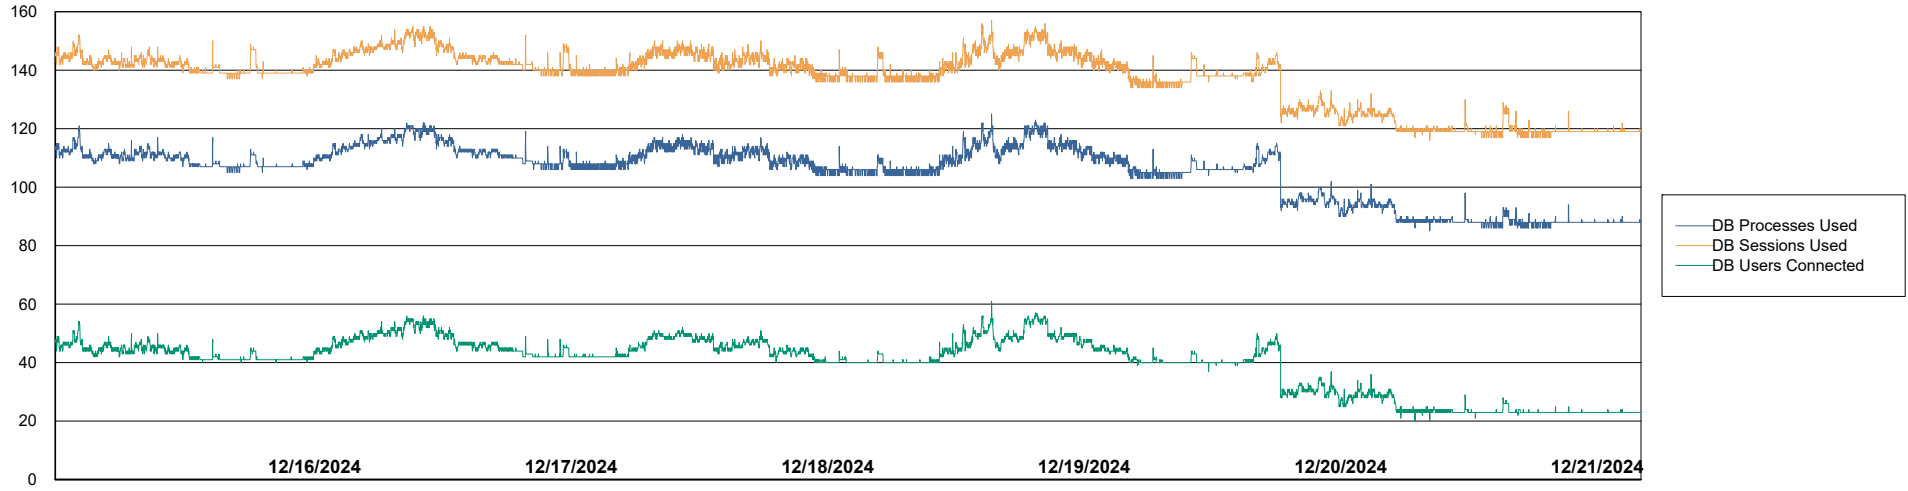

Harddisk Usage VEN_PRD_VENABS07_SB-DB

	Free disk space on C: (%)	Total disk space on C: (Gb)	Used disk space on C: (Gb)	Free disk space on D: (%)	Total disk space on D: (Gb)	Used disk space on D: (Gb)	Free disk space on E: (%)	Total disk space on E: (Gb)	Used disk space on E: (Gb)
12/21/2024	26	102	75	20	1,100	878	93	400	27
12/20/2024	26	102	75	20	1,100	878	93	400	29
12/19/2024	26	102	75	20	1,100	878	90	400	39
12/18/2024	26	102	75	20	1,100	878	91	400	35
12/17/2024	26	102	75	20	1,100	878	91	400	34
12/16/2024	26	102	75	20	1,100	878	92	400	33
12/15/2024	26	102	75	20	1,100	878	92	400	30

Weekly SLA Customer Report

Customer VEN_Production
Database ID 35

Database Performance VENDB_Production_ABS1

Weekly SLA Customer Report

Customer VEN_Production
Database ID 35

Database Performance VENDB_Standby_ABS1_SB