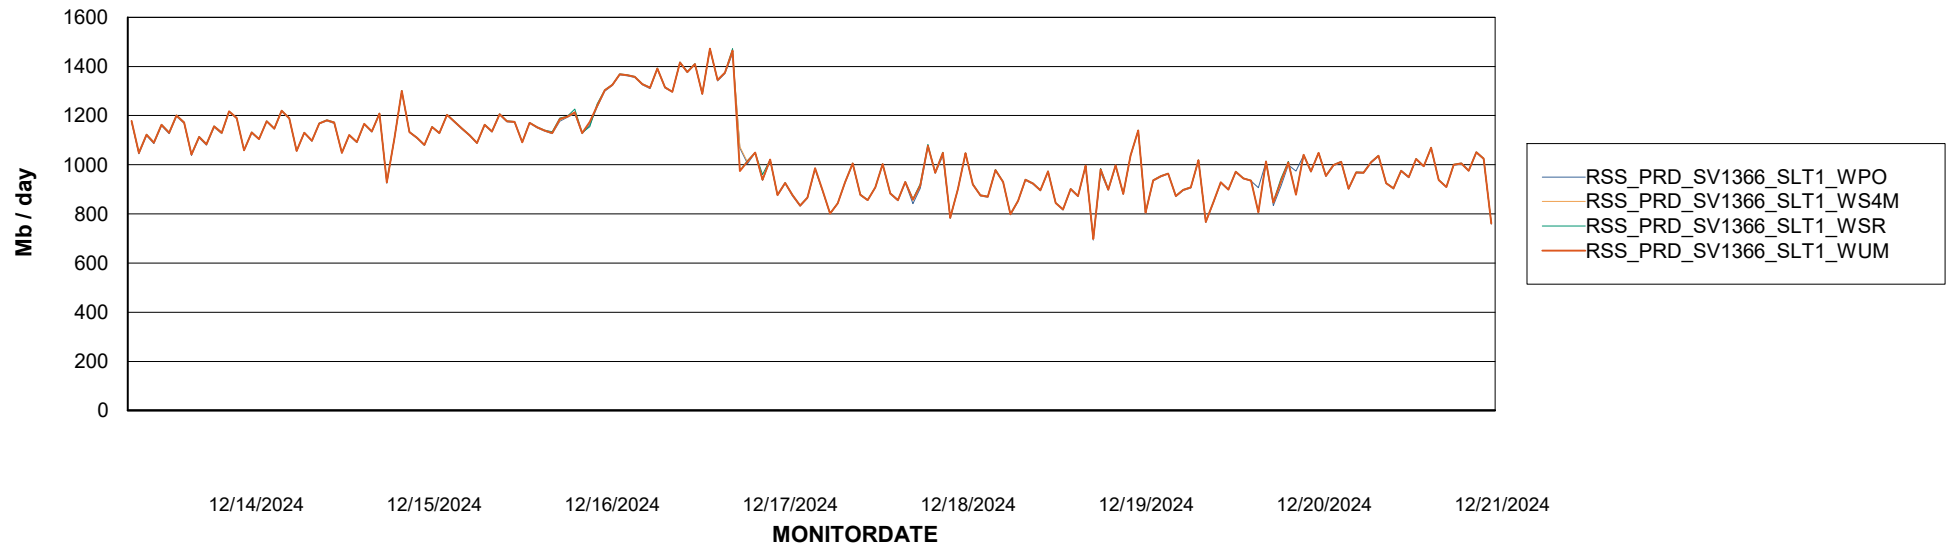

ABSSolute Web Component Services

Avg memory used per ABS Web component