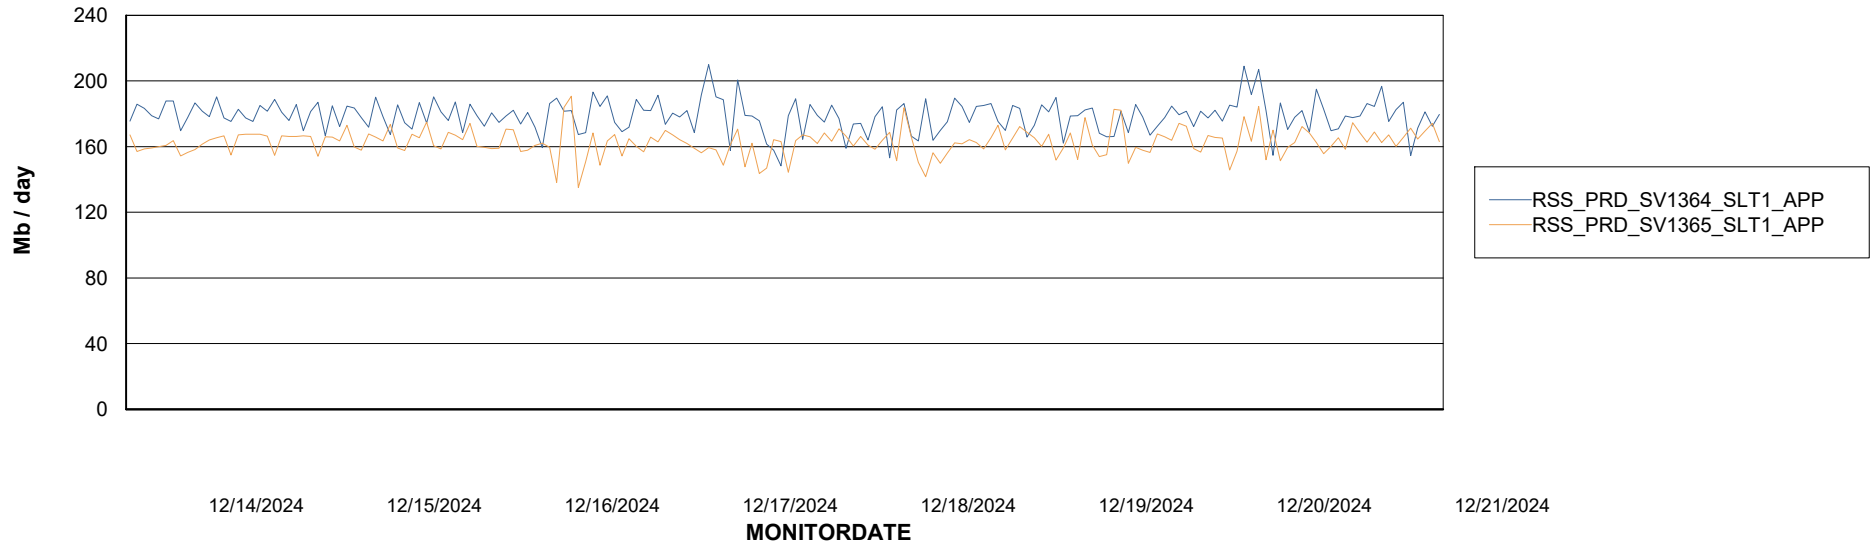

ABSSolute Application Server Services

Avg memory used per ABS Server Service