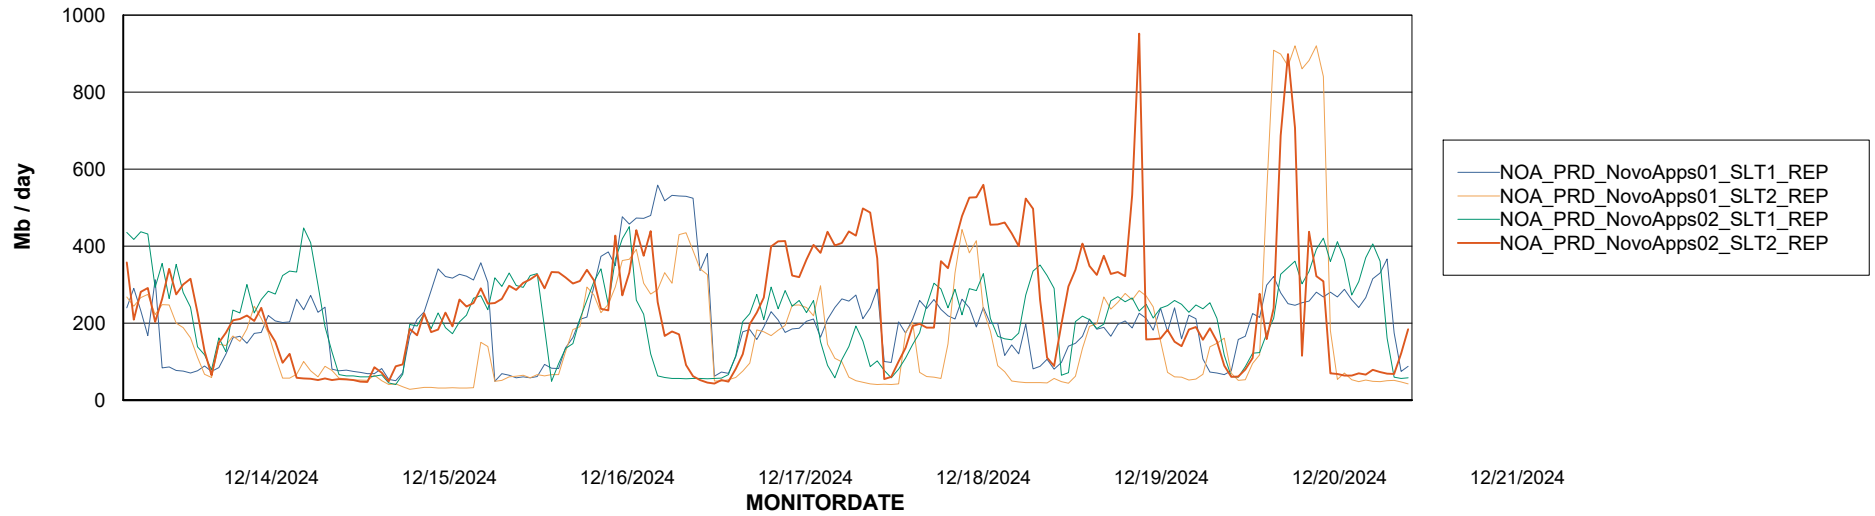

ABSSolute Application ReportServer Services

Avg memory used per ReportServer Service