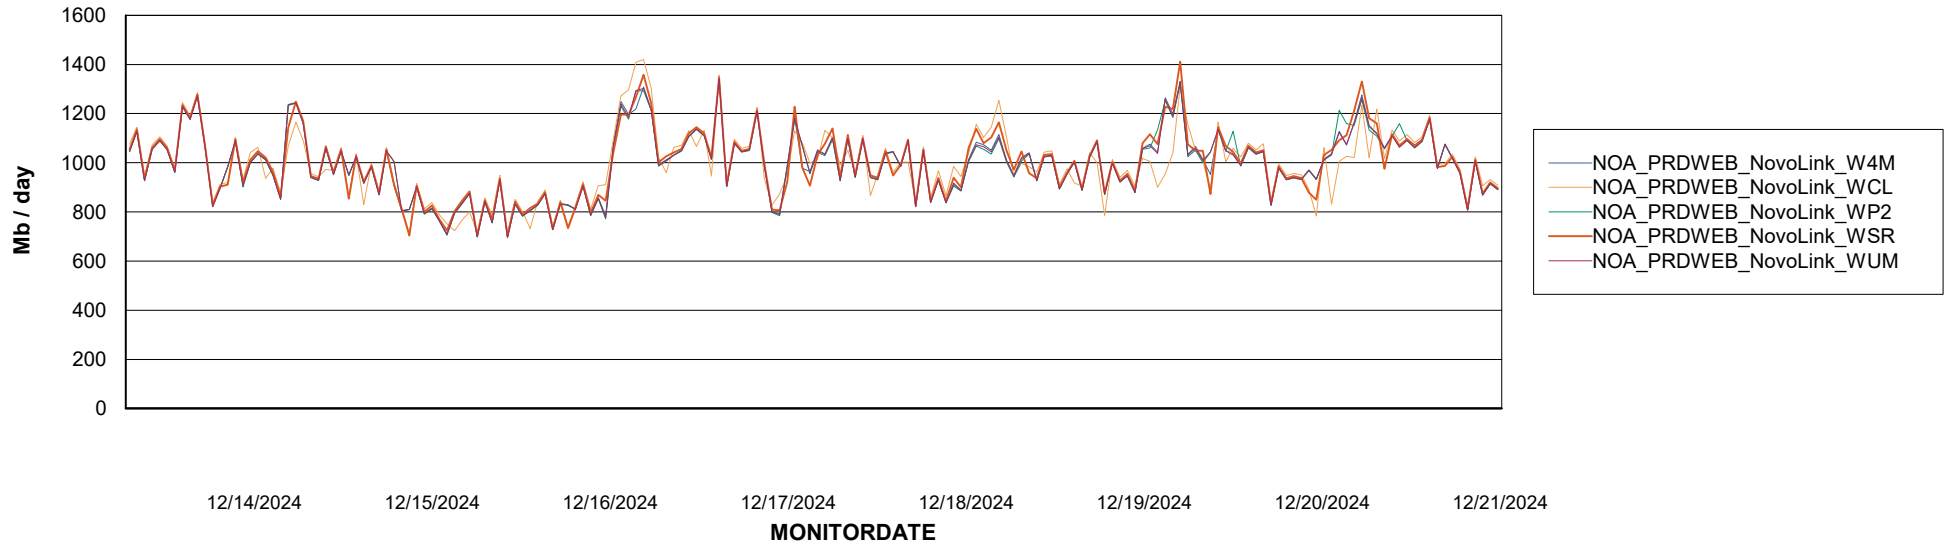

Avg memory used per ReportServer Service

Weekly SLA Customer Report

Customer NOA_Production (24/7)
Database ID 116

ABSolute Web Component Services

Avg memory used per ABS Web component

Weekly SLA Customer Report