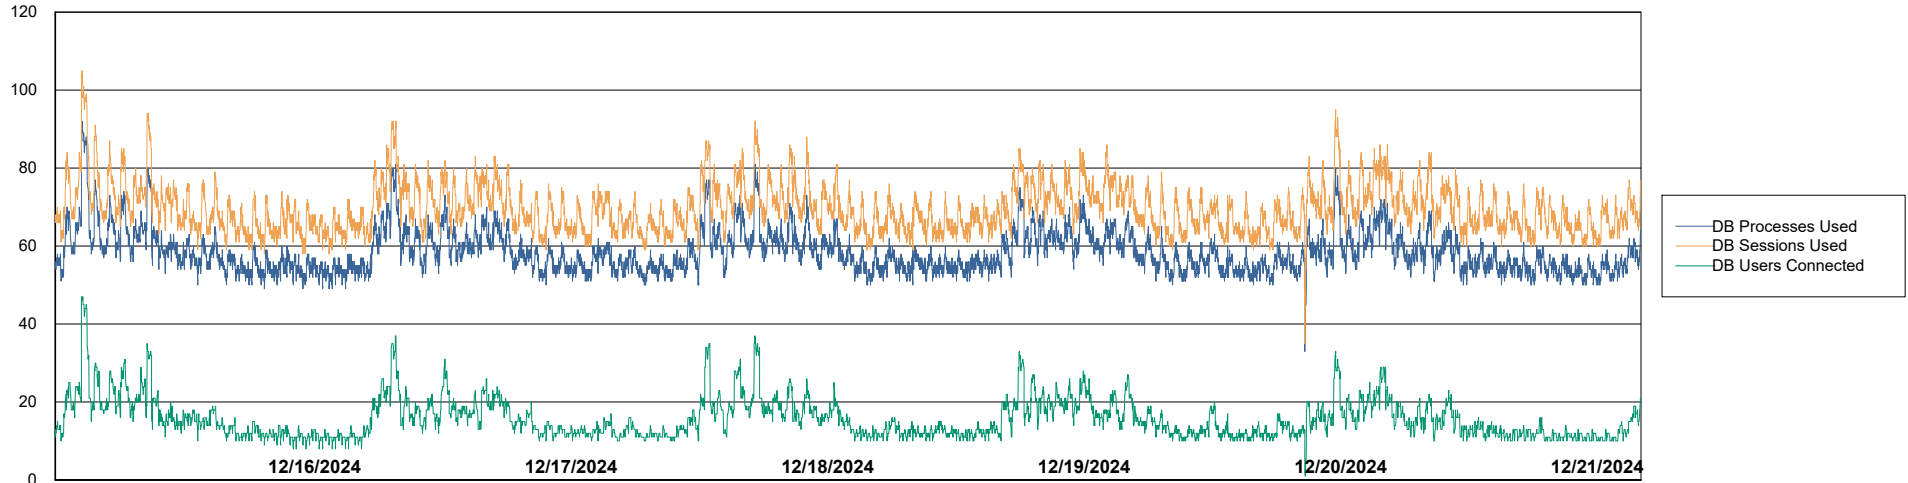

DB Processes Max 300

Weekly SLA Customer Report

Customer NOA_Production (24/7)
Database ID 116

Database Performance NOA_PRD_NOVOBI_ABS1

Weekly SLA Customer Report

Customer NOA_Production (24/7)
Database ID 116