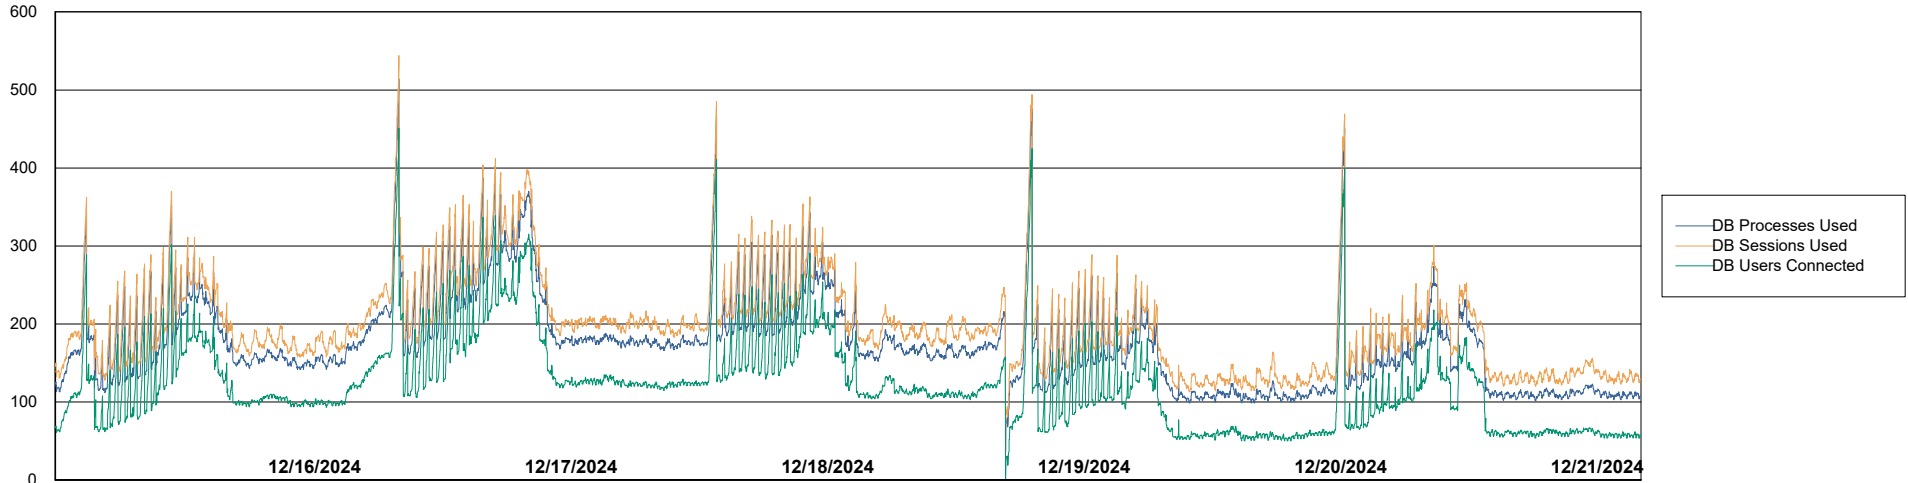

Weekly SLA Customer Report

Customer NIX_Production
Database ID 51

Database Performance NIX_PRD_ABSBI_ABS1

Weekly SLA Customer Report

Customer NIX_Production
Database ID 51

Database Performance NIX_PRD_ABSD01_ABS1