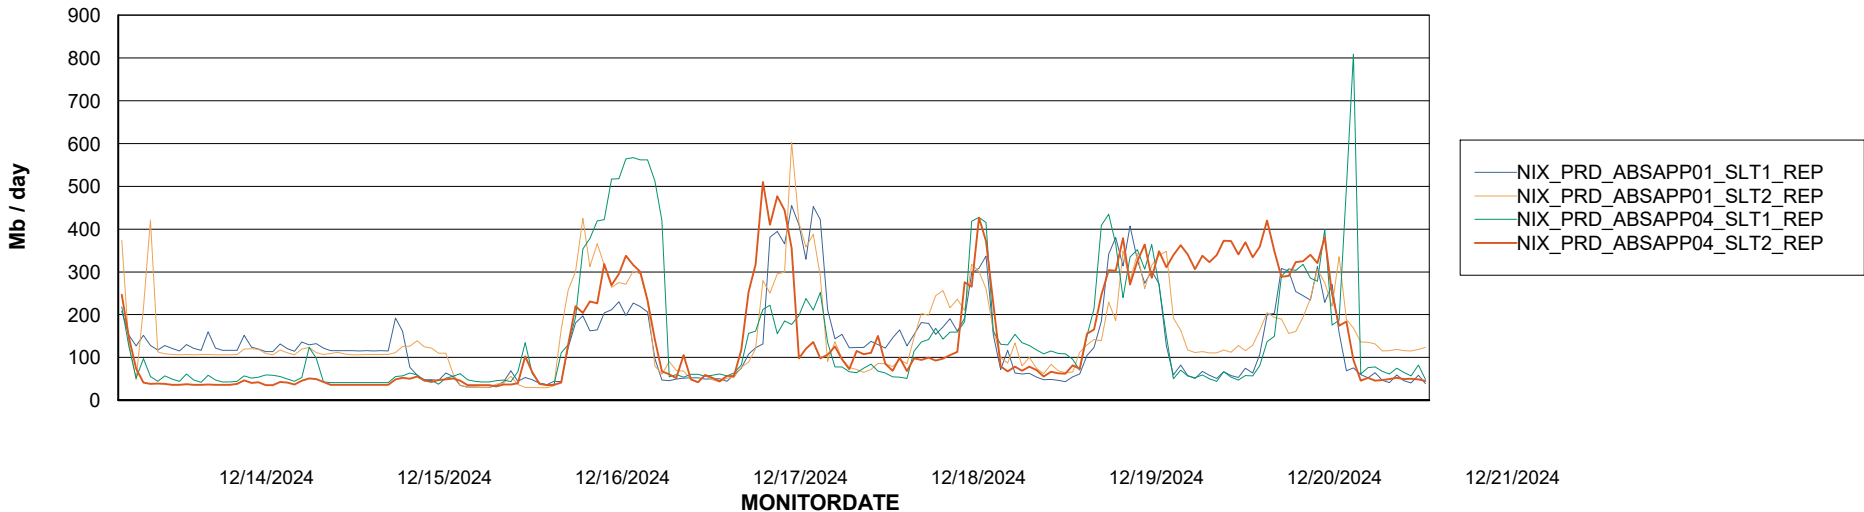

Avg memory used per ABS Server Service

Avg users per day per ABS server

Weekly SLA Customer Report

Customer NIX_Production
Database ID 51

ABSSolute Application ReportServer Services

Avg memory used per ReportServer Service