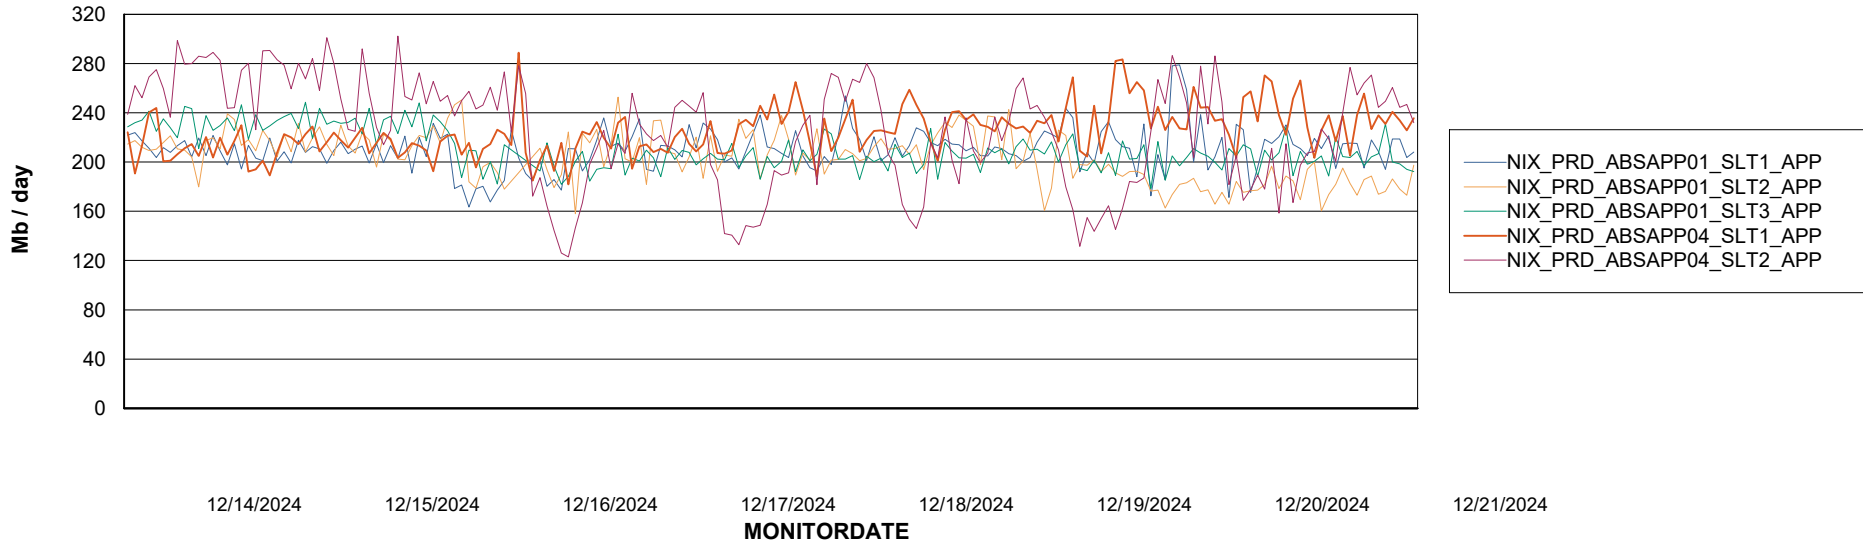

ABSSolute Application Server Services

Avg memory used per ABS Server Service