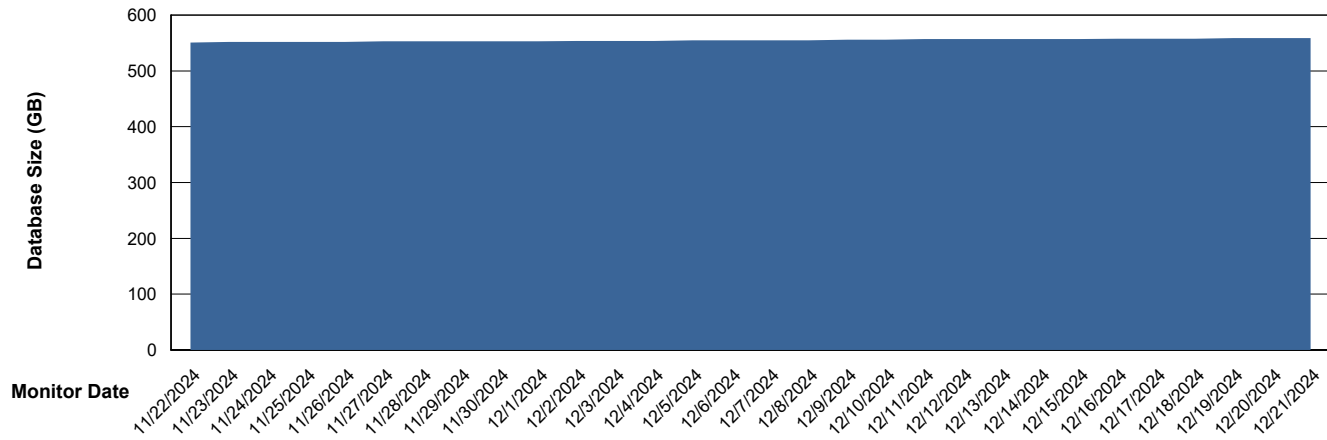

DATABASE SIZE NIX_PRD_ABSDB01_ABS1

Database growth over last month