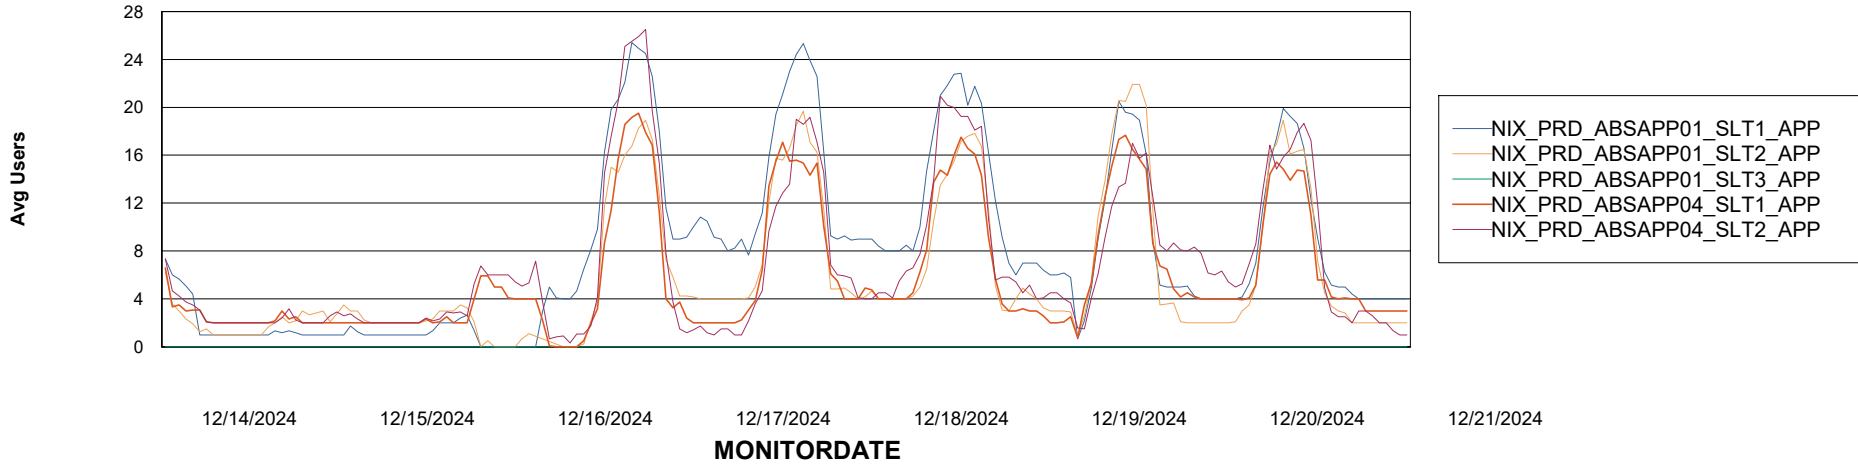

Avg users per day per ABS server