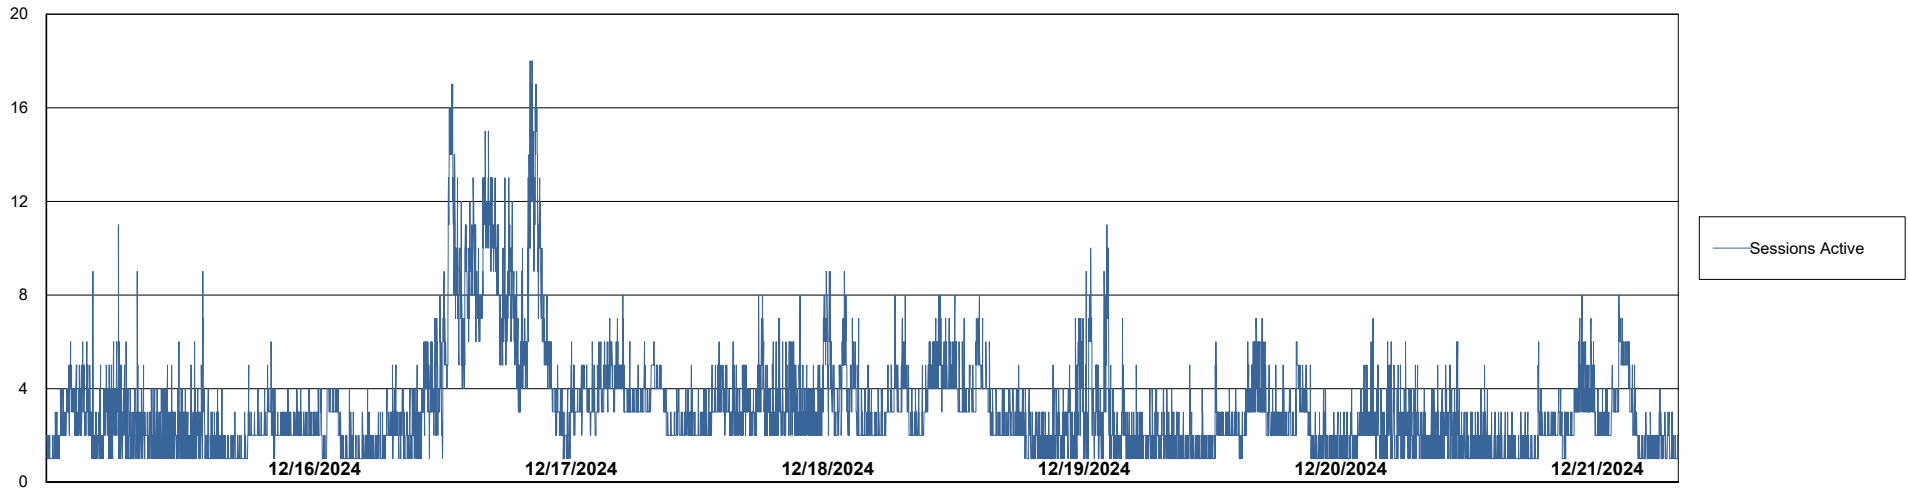

Weekly SLA Customer Report

Customer NIX_Production
Database ID 51

Database Performance NIX_PRD_ABSBI_ABS1

Weekly SLA Customer Report

Customer NIX_Production
Database ID 51

Database Performance NIX_PRD_ABSD01_ABS1