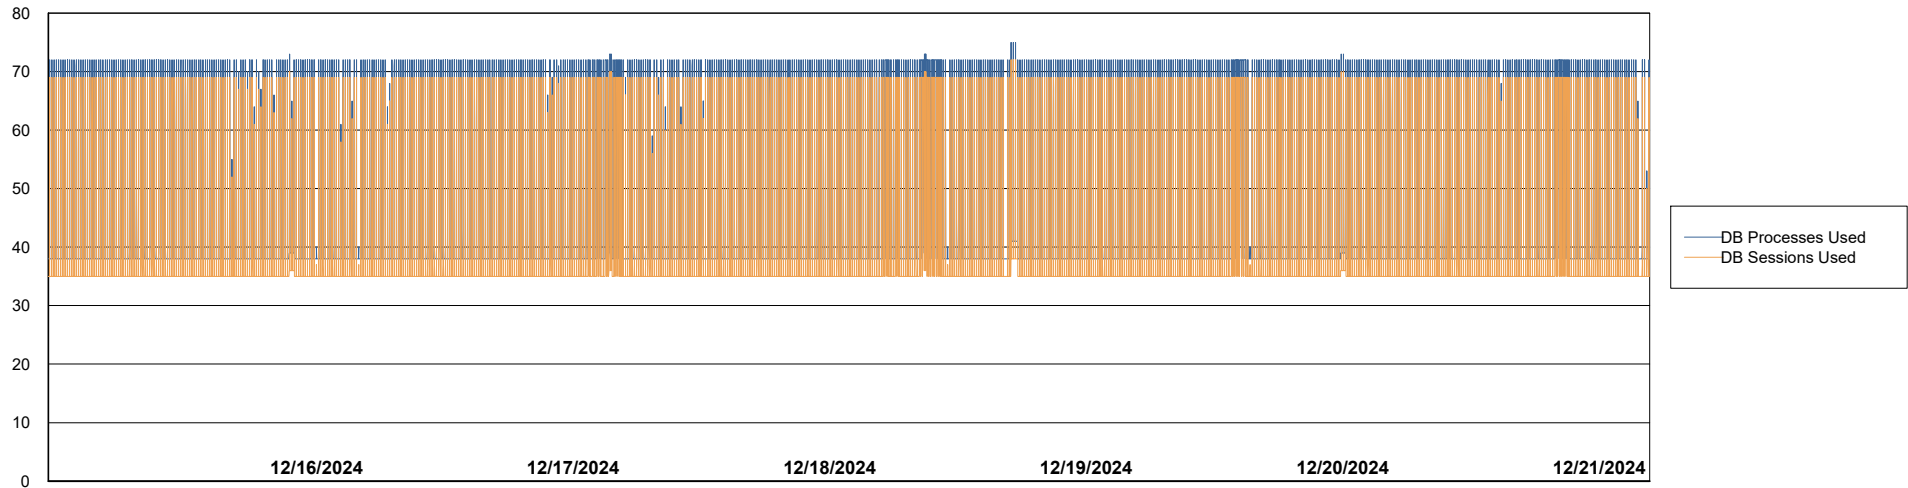

Database Performance NIX_PRD_ABSDB02_HSBABS1

DB Processes Max 300