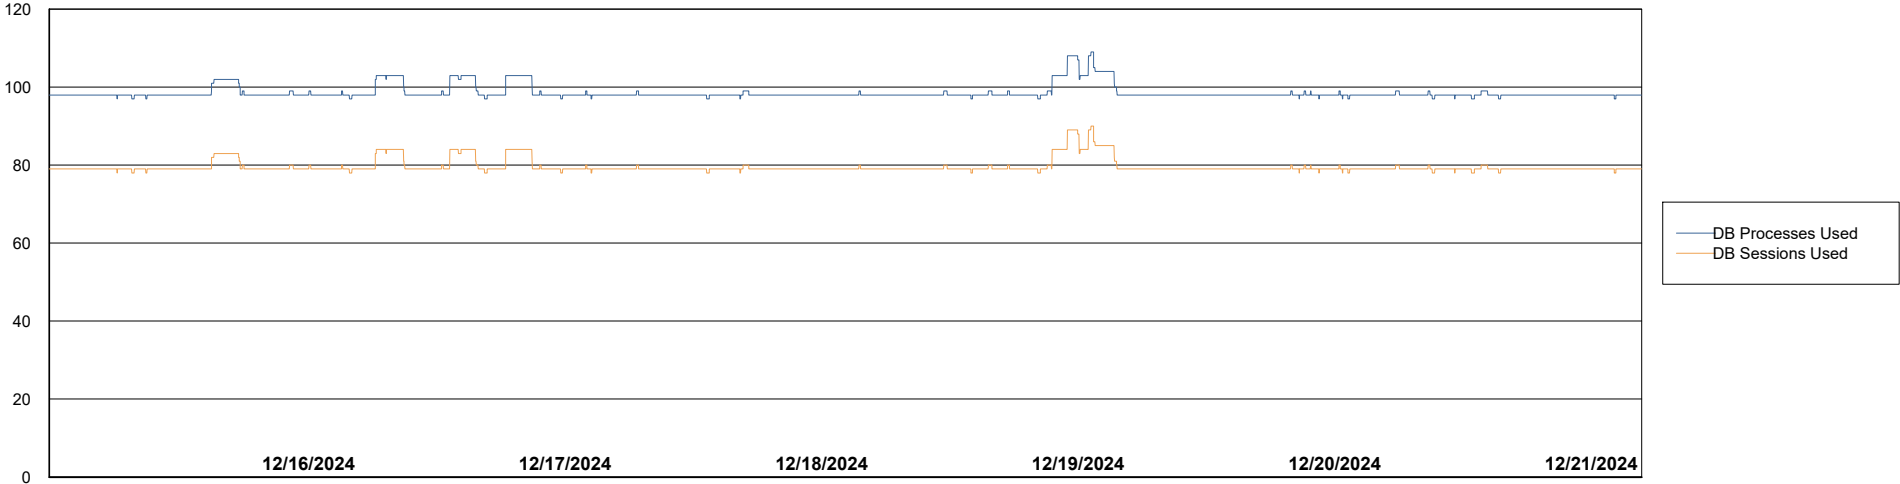

Database Performance LTS_PRD_CLSABSDB02_HSBABS1

DB Processes Max 1,000
DB Processes Max 0
DB Processes Max 4