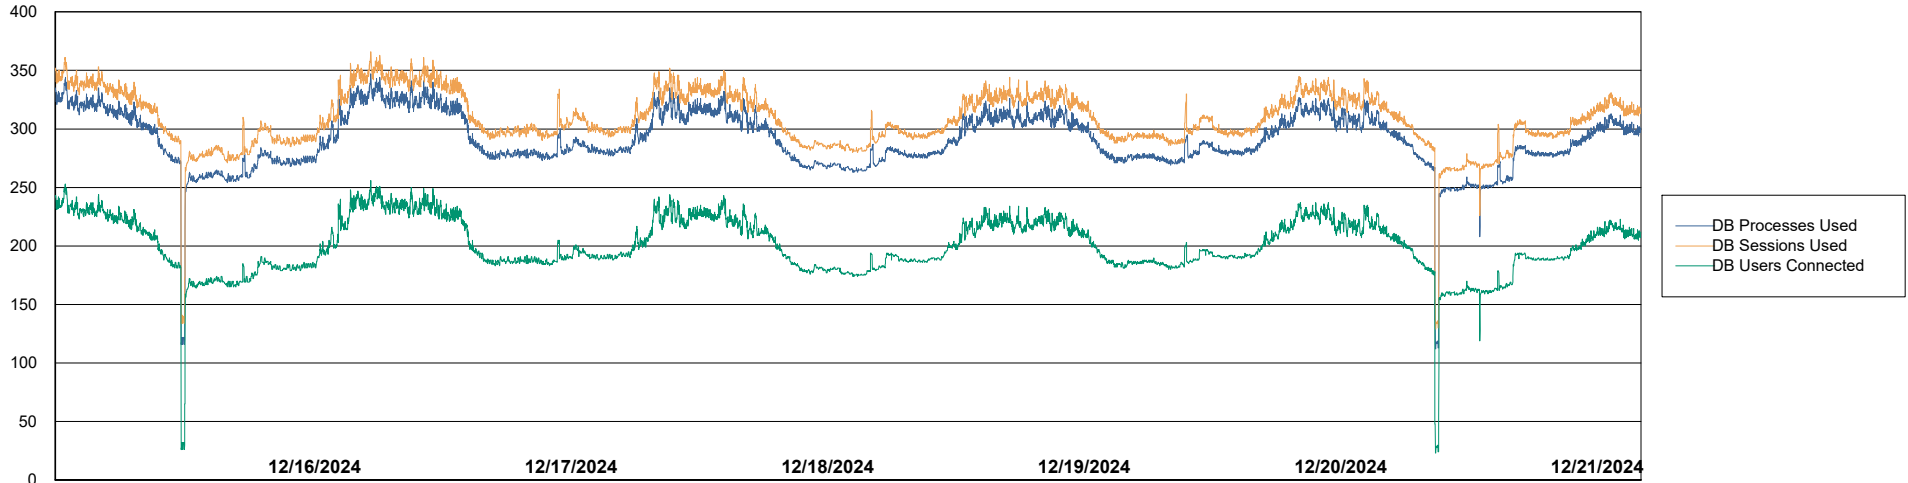

Weekly SLA Customer Report

Customer LTS(CleanLease)_Production
Database ID 126

Database Performance LTS_PRD_CLSABSBI01_ABS1

Weekly SLA Customer Report

Customer LTS(CleanLease)_Production
Database ID 126

Database Performance LTS_PRD_CLSABSD01_ABS1