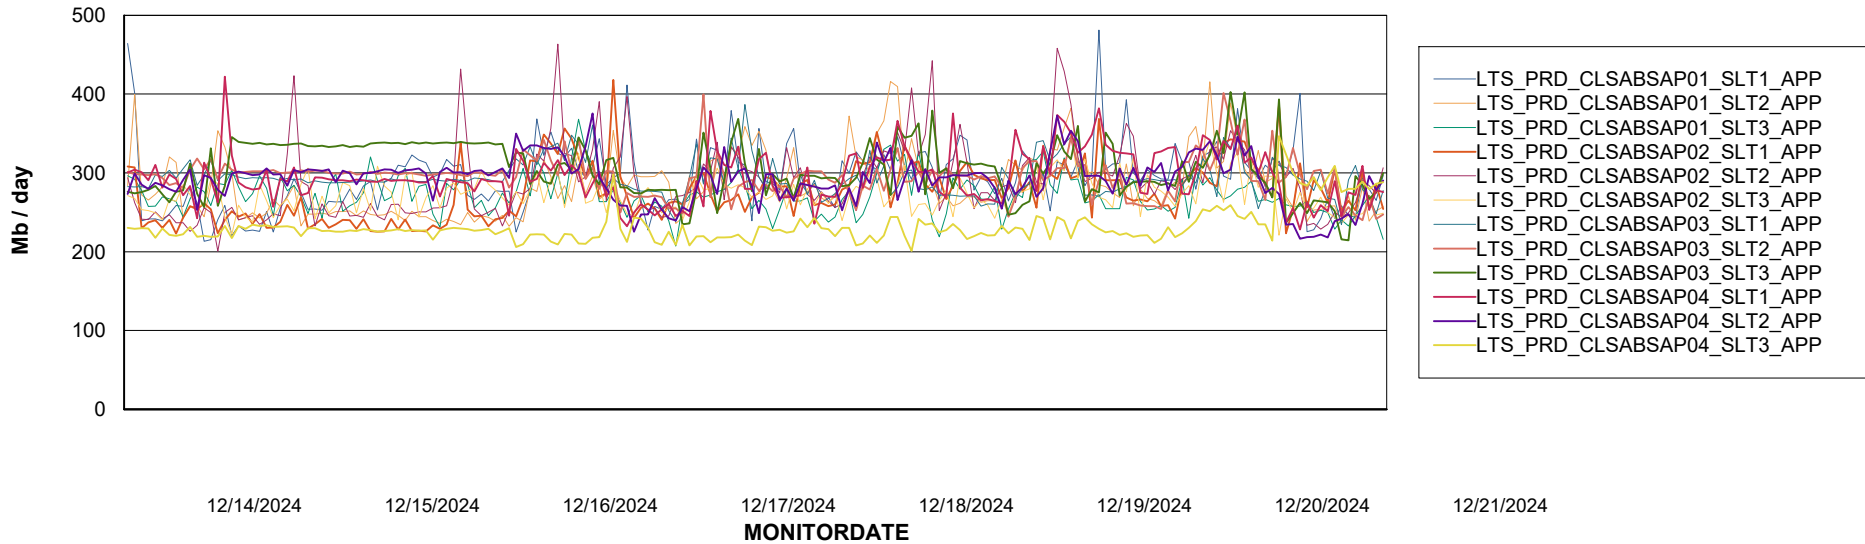

ABSSolute Application Server Services

Avg memory used per ABS Server Service