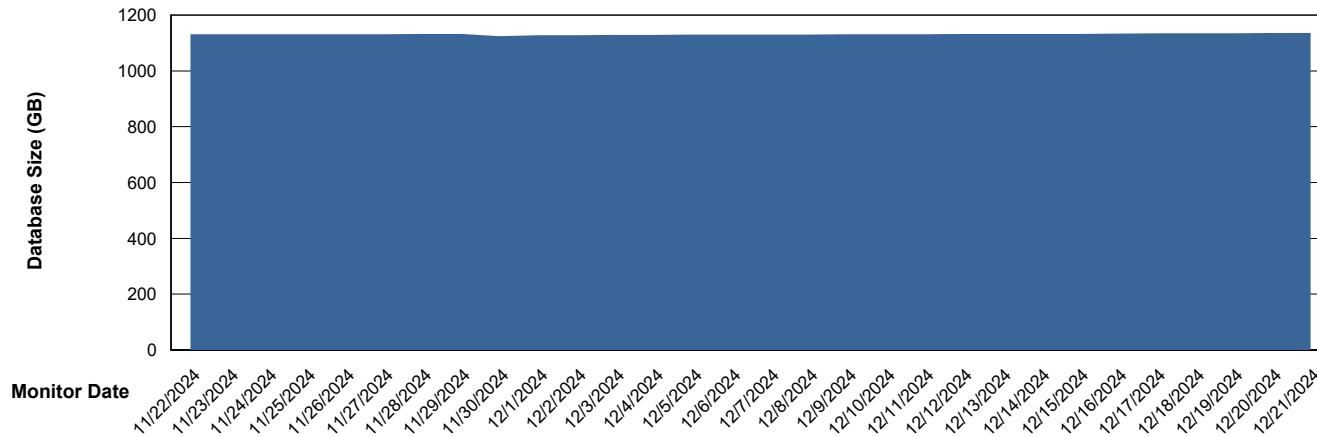

Customer LTS(CleanLease)_Production
Database ID 126

DATABASE SIZE LTS_PRD_CLSABSBI01_ABS1

Database growth over last month

DATABASE SIZE LTS_PRD_CLSABSDB01_ABS1

Database growth over last month

Weekly SLA Customer Report