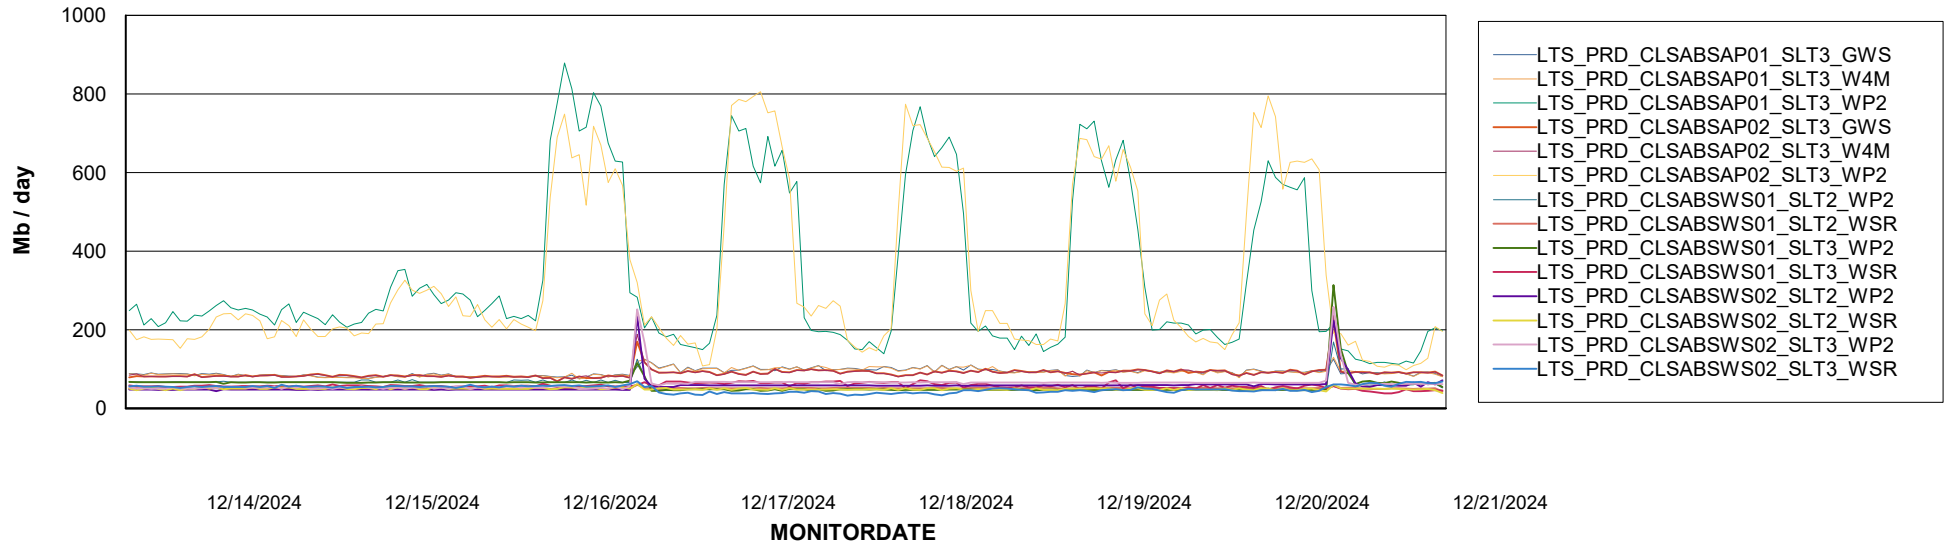

ABSolute Web Component Services

Avg memory used per ABS Web component