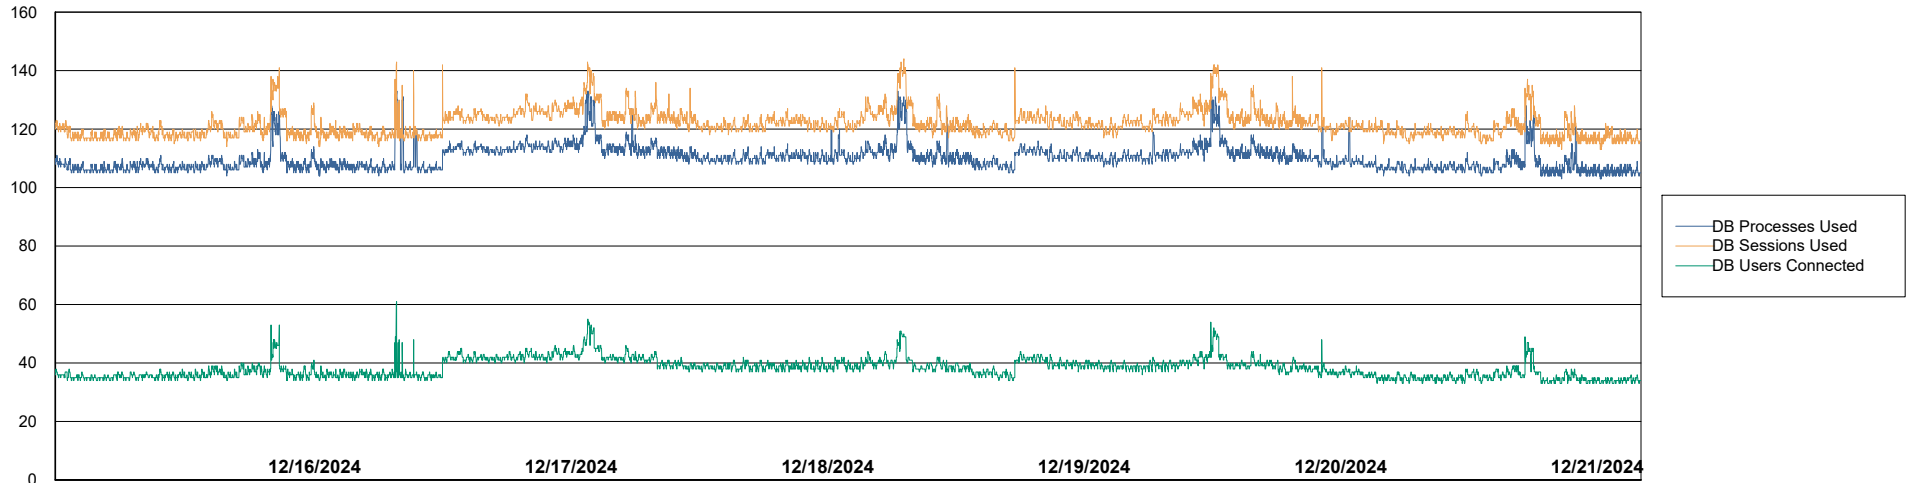

Database Performance LTS_PRD_CLSABSBI01_ABS1