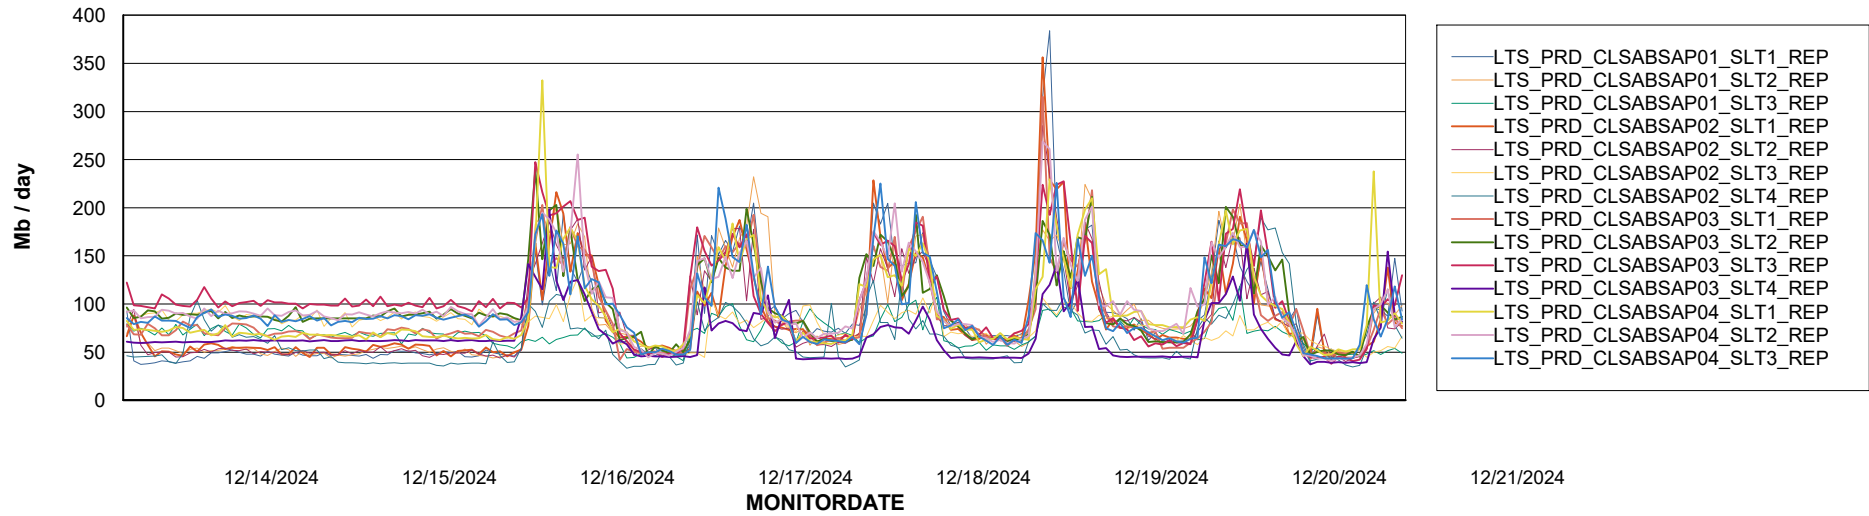

ABSSolute Application ReportServer Services

Avg memory used per ReportServer Service