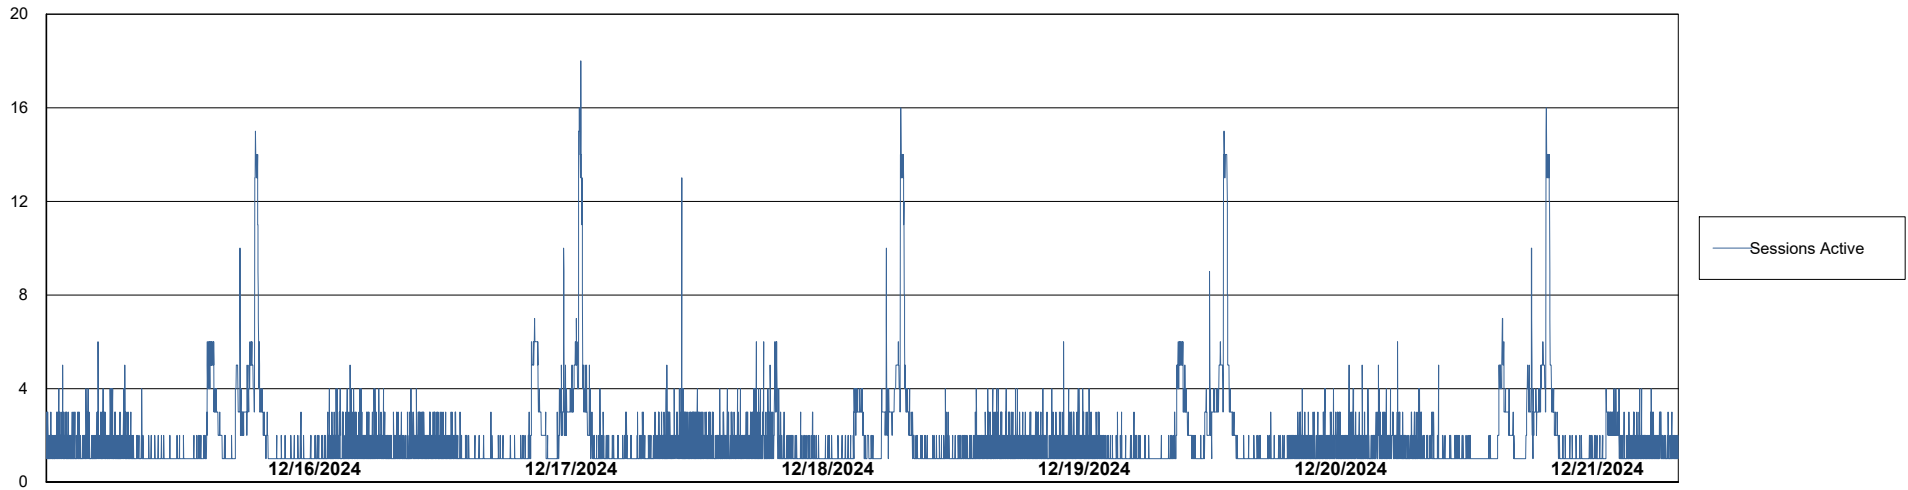

Weekly SLA Customer Report

Customer LTS(CleanLease)_Production
Database ID 126

Database Performance LTS_PRD_CLSABSBI01_ABS1

Weekly SLA Customer Report

Customer LTS(CleanLease)_Production
Database ID 126

Database Performance LTS_PRD_CLSABSD01_ABS1