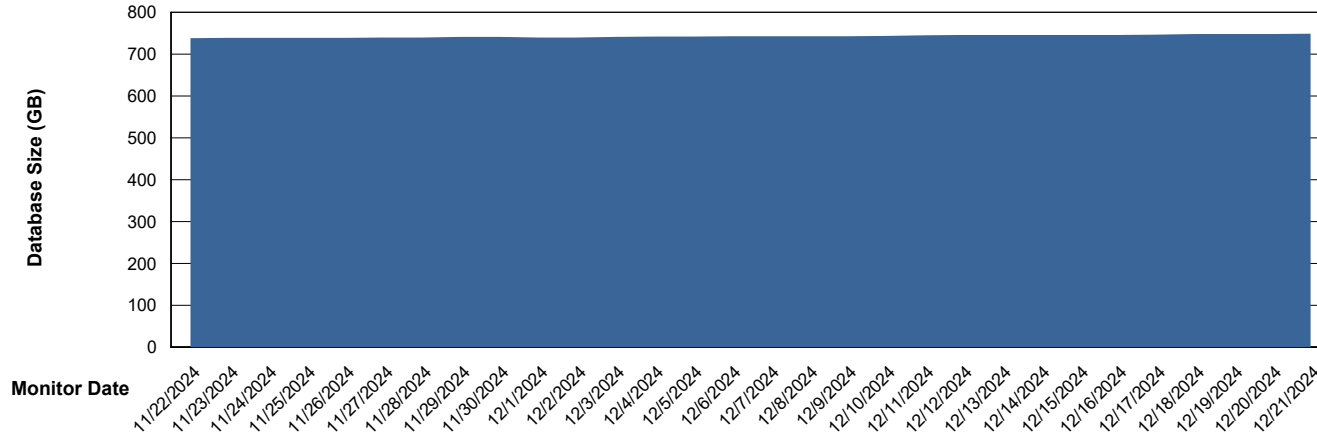

DATABASE SIZE LTS_PRD_CLSABSBI01_ABS1

Database growth over last month