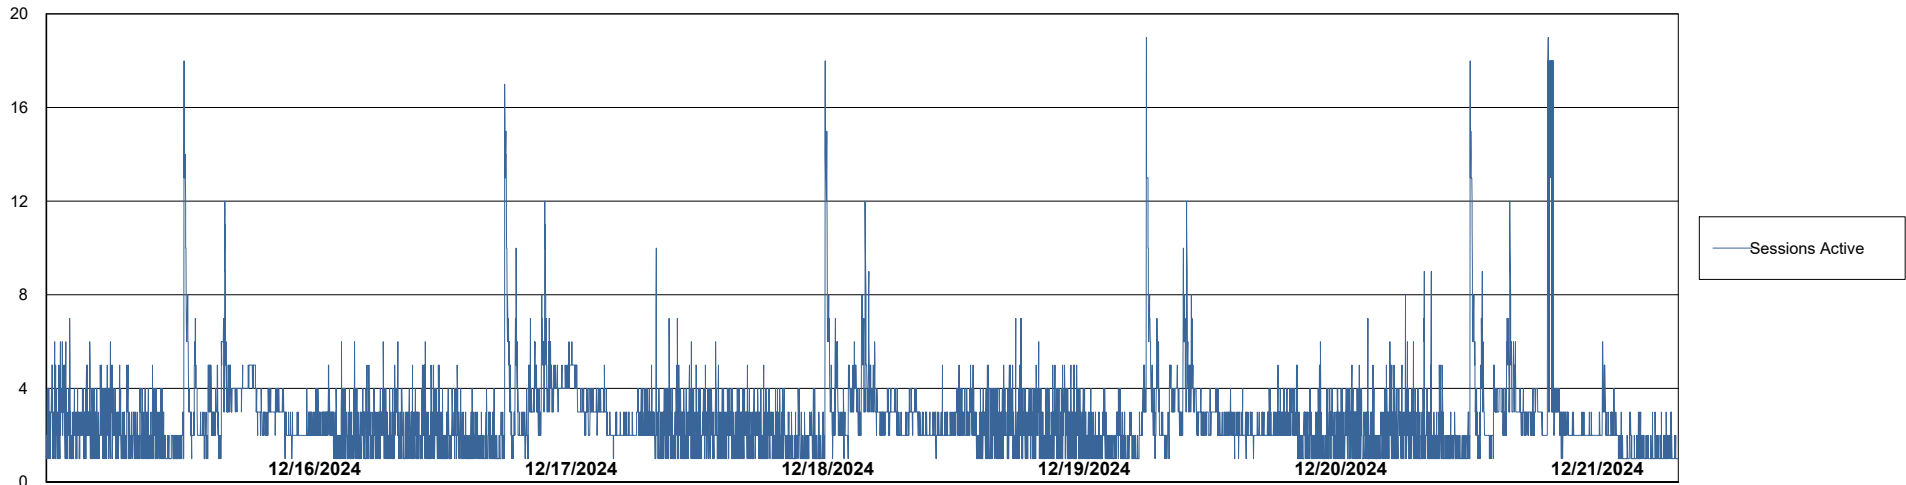

Database Performance KLH_PRD_SRSDDB01_ABS1