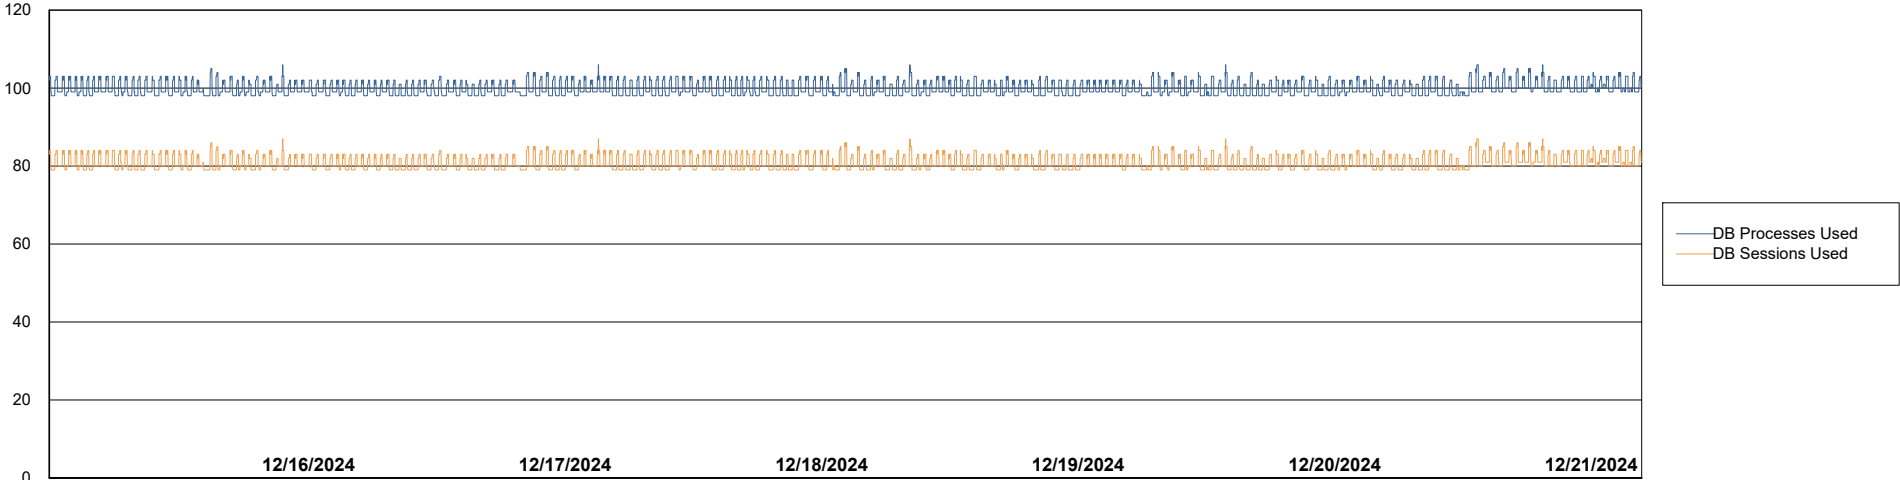

Database Performance KLH_PRD_SRSD02_HSBABS1

DB Processes Max 1,000
DB Processes Max 0
DB Processes Max 4