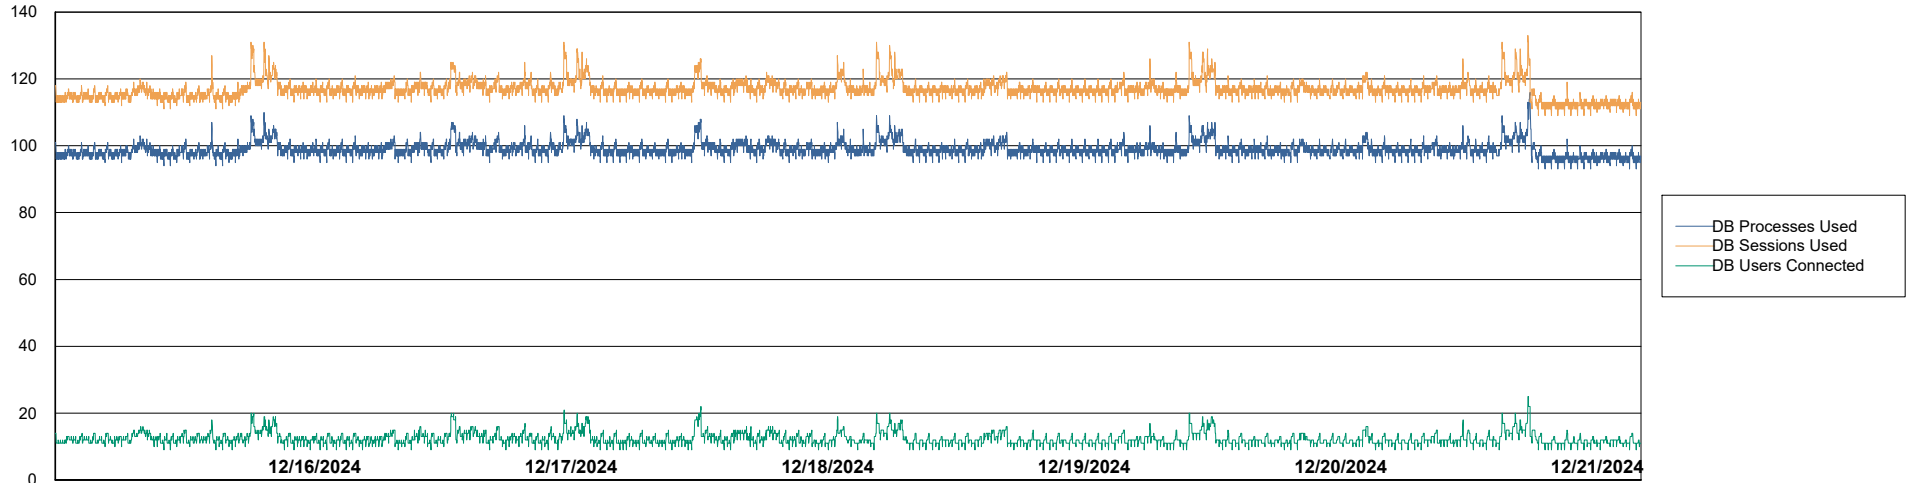

Weekly SLA Customer Report

Customer KLH_Production (24/7)
Database ID 139

Database Performance Future Live KLH_PRD_SRSBIDB02_ABS1

Weekly SLA Customer Report

Customer KLH_Production (24/7)
Database ID 139

Database Performance KLH_PRD_SRSBIDB01_ABS1