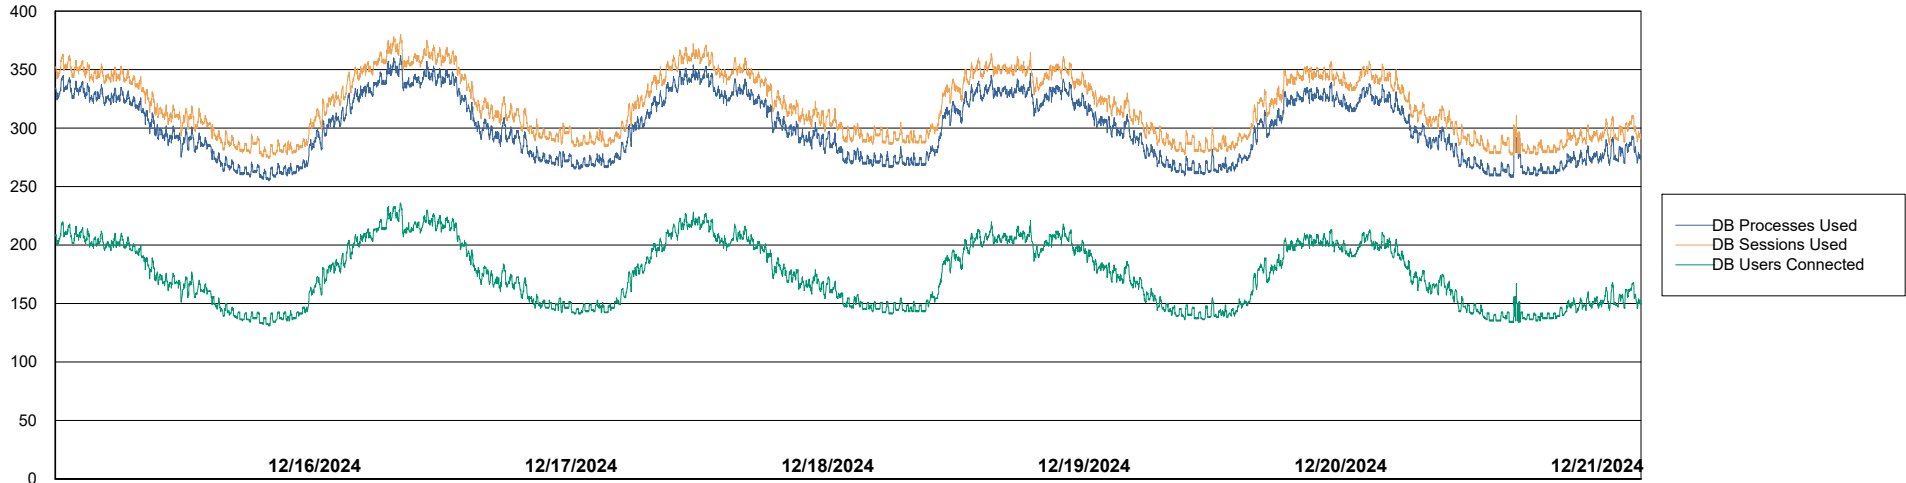

Database Performance KLH_PRD_SRSDDB01_ABS1