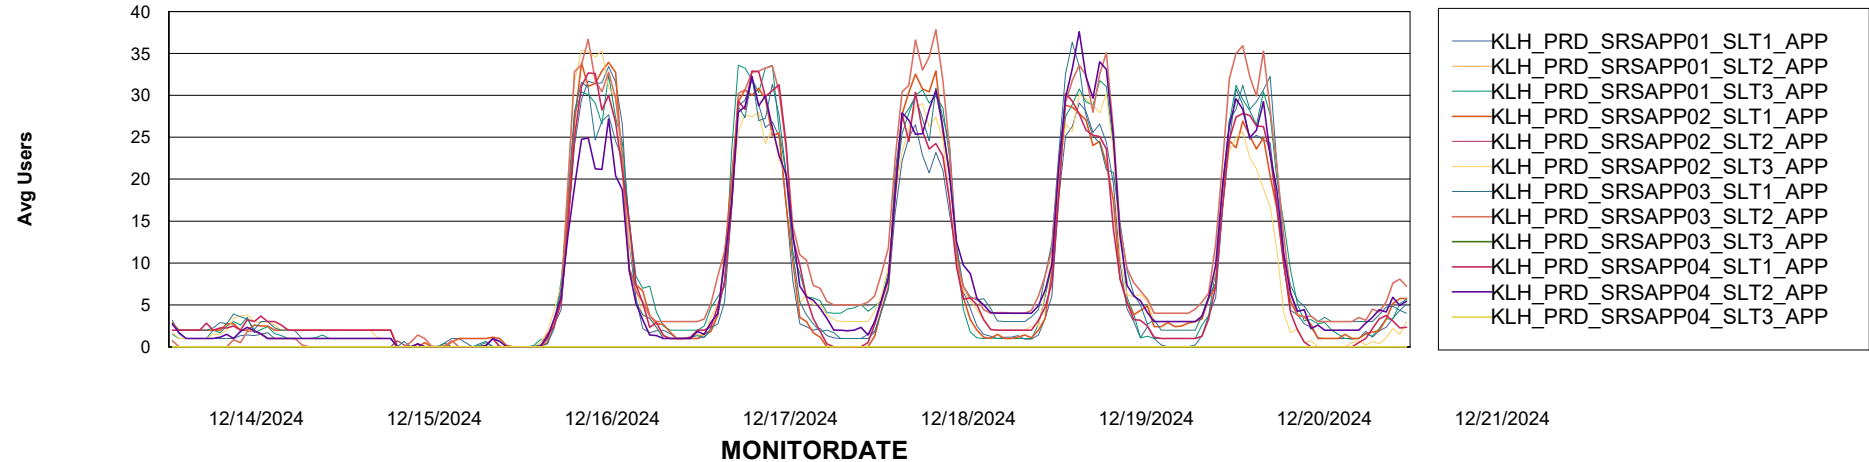

Weekly SLA Customer Report

Customer KLH_Production (24/7)
Database ID 139

ABSSolute Application Server Services

Avg memory used per ABS Server Service

Avg users per day per ABS server

Weekly SLA Customer Report