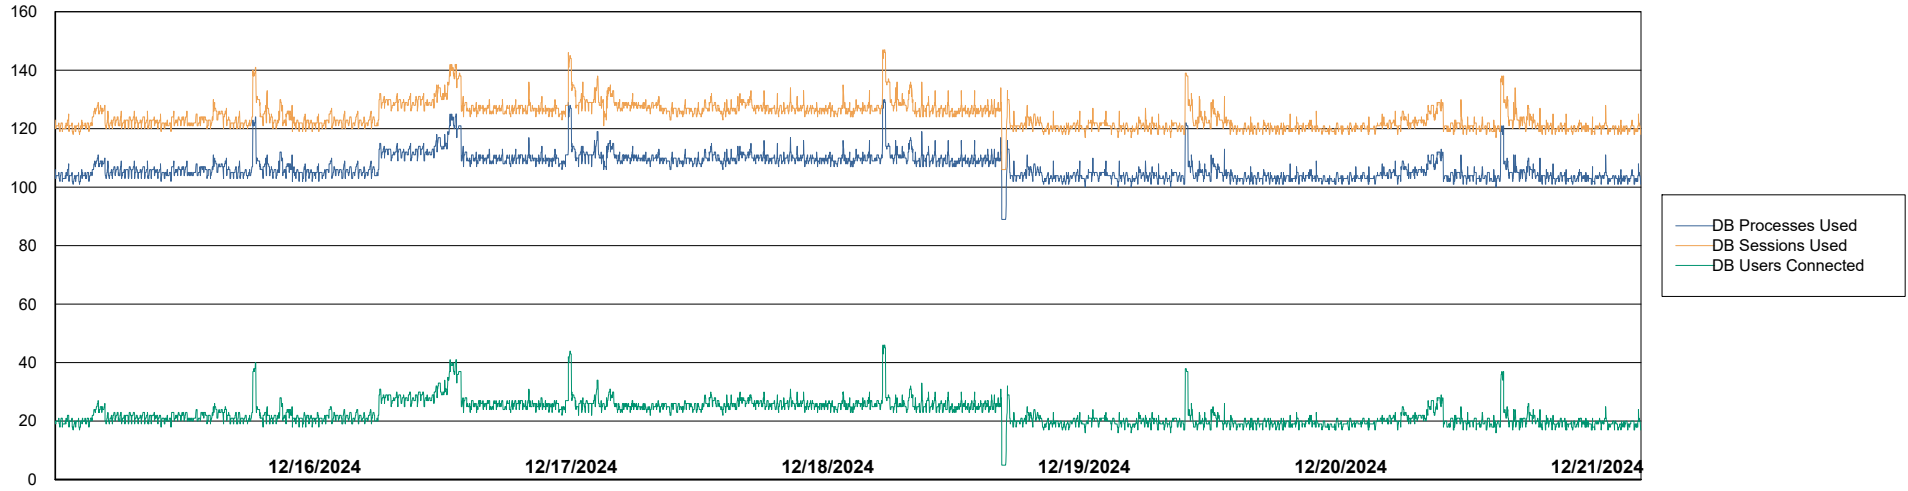

Weekly SLA Customer Report

Customer KLH_Production (24/7)
Database ID 139

Database Performance Future Live KLH_PRD_SRSBIDB02_ABS1

Weekly SLA Customer Report

Customer KLH_Production (24/7)
Database ID 139

Database Performance KLH_PRD_SRSBIDB01_ABS1