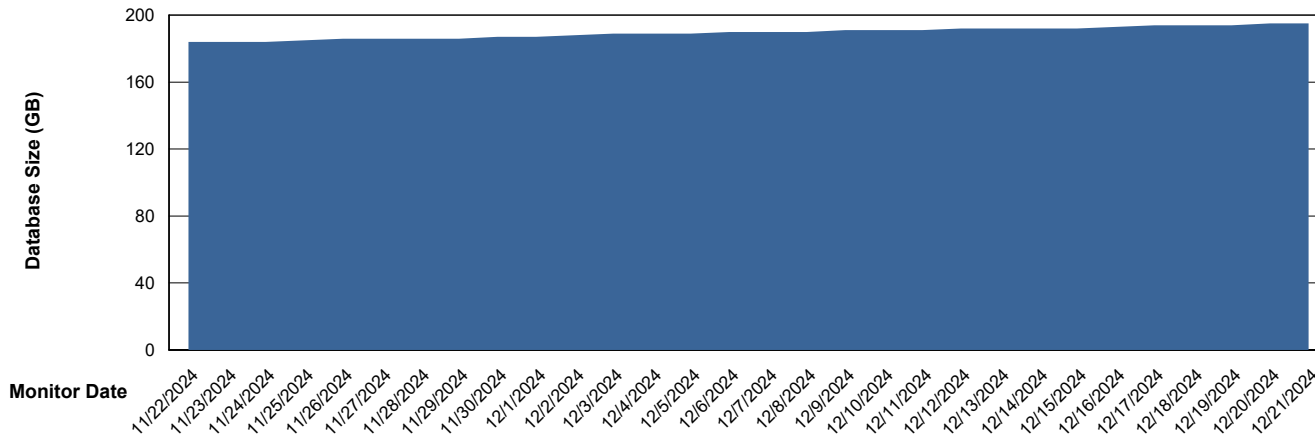

DATABASE SIZE KLH_PRD_SRSBIDB01_ABS1

Database growth over last month