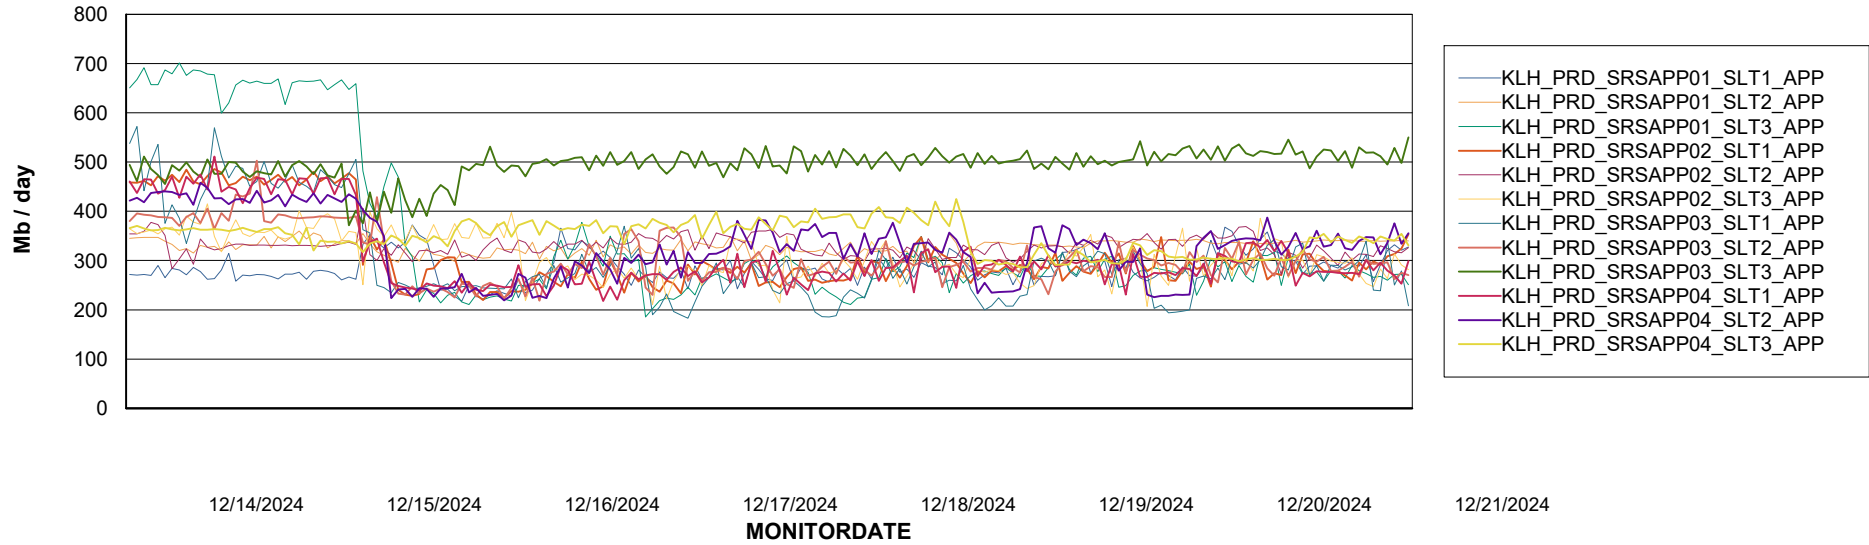

ABSSolute Application Server Services

Avg memory used per ABS Server Service