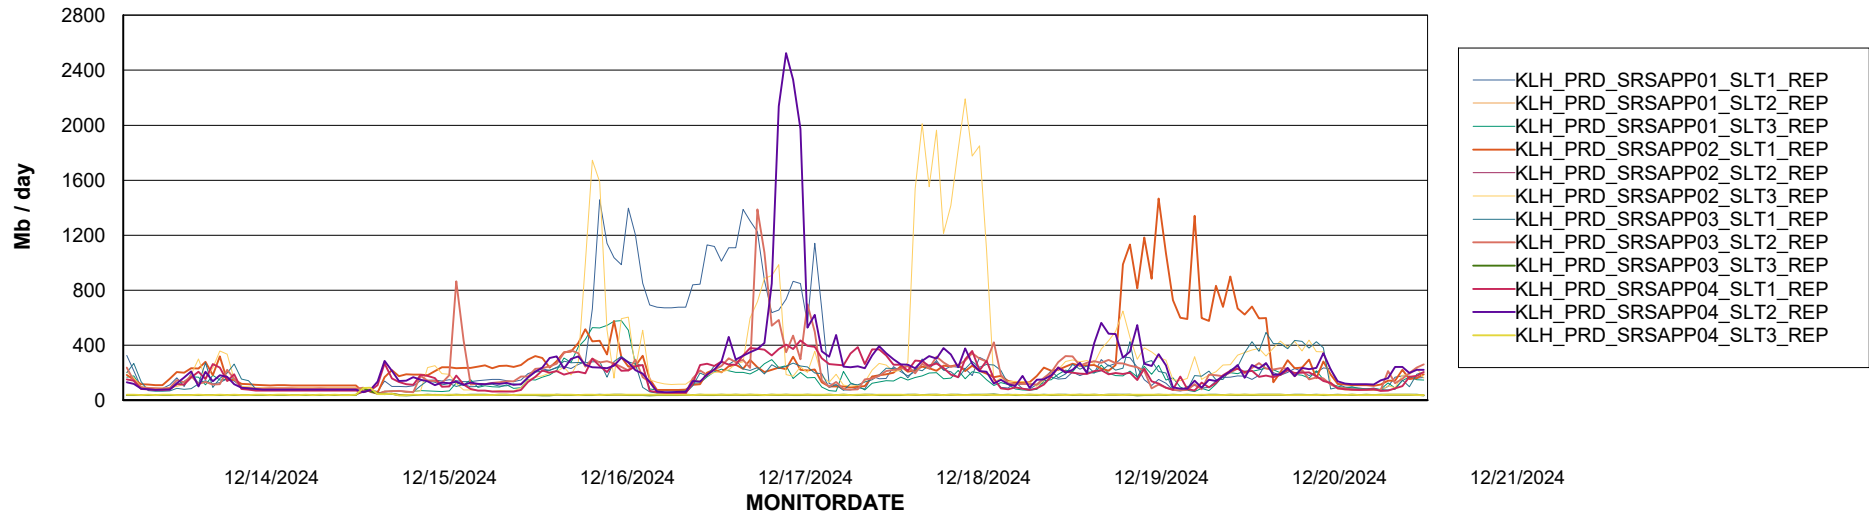

ABSSolute Application ReportServer Services

Avg memory used per ReportServer Service