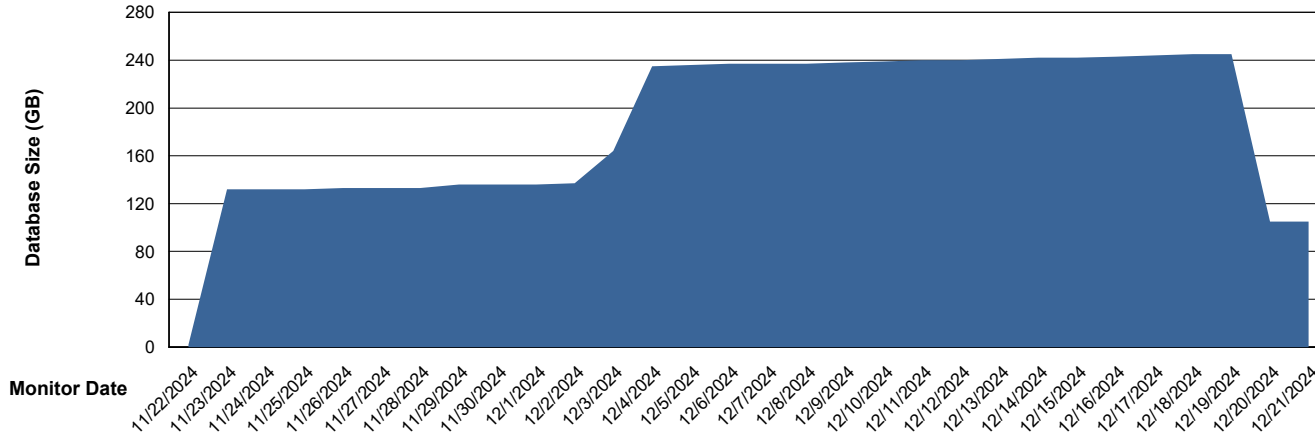

DB Processes Max 1,000
DB Processes Max 0
DB Processes Max 4

Weekly SLA Customer Report

Customer KLH_Production (24/7)
Database ID 139

DATABASE SIZE Future Live KLH_PRD_SRSBIDB02_ABS1

Database growth over last month

DATABASE SIZE KLH_PRD_SRSBIDB01_ABS1

Database growth over last month

Weekly SLA Customer Report

Customer KLH_Production (24/7)
Database ID 139

DATABASE SIZE KLH_PRD_SRSDDB01_ABS1

Database growth over last month