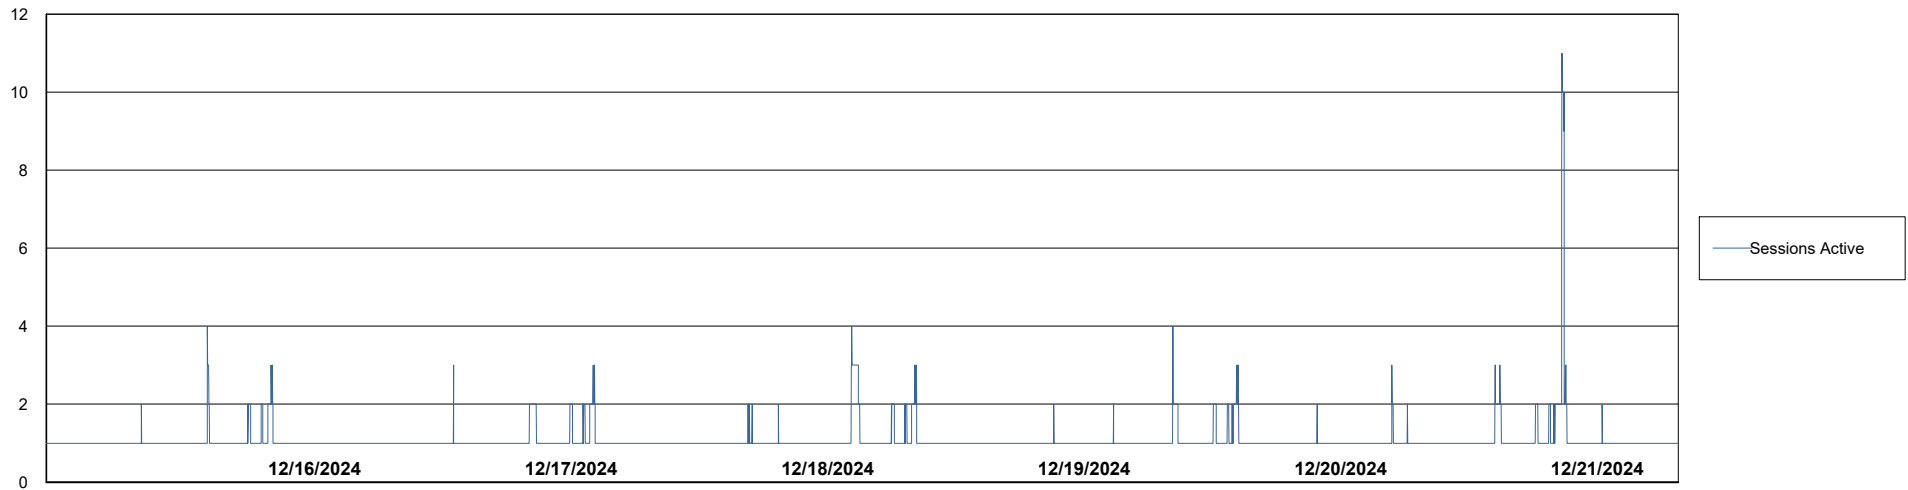

Weekly SLA Customer Report

Customer KLH_Production (24/7)
Database ID 139

Database Performance Future Live KLH_PRD_SRSBIDB02_ABS1

Weekly SLA Customer Report

Customer KLH_Production (24/7)
Database ID 139

Database Performance KLH_PRD_SRSBIDB01_ABS1