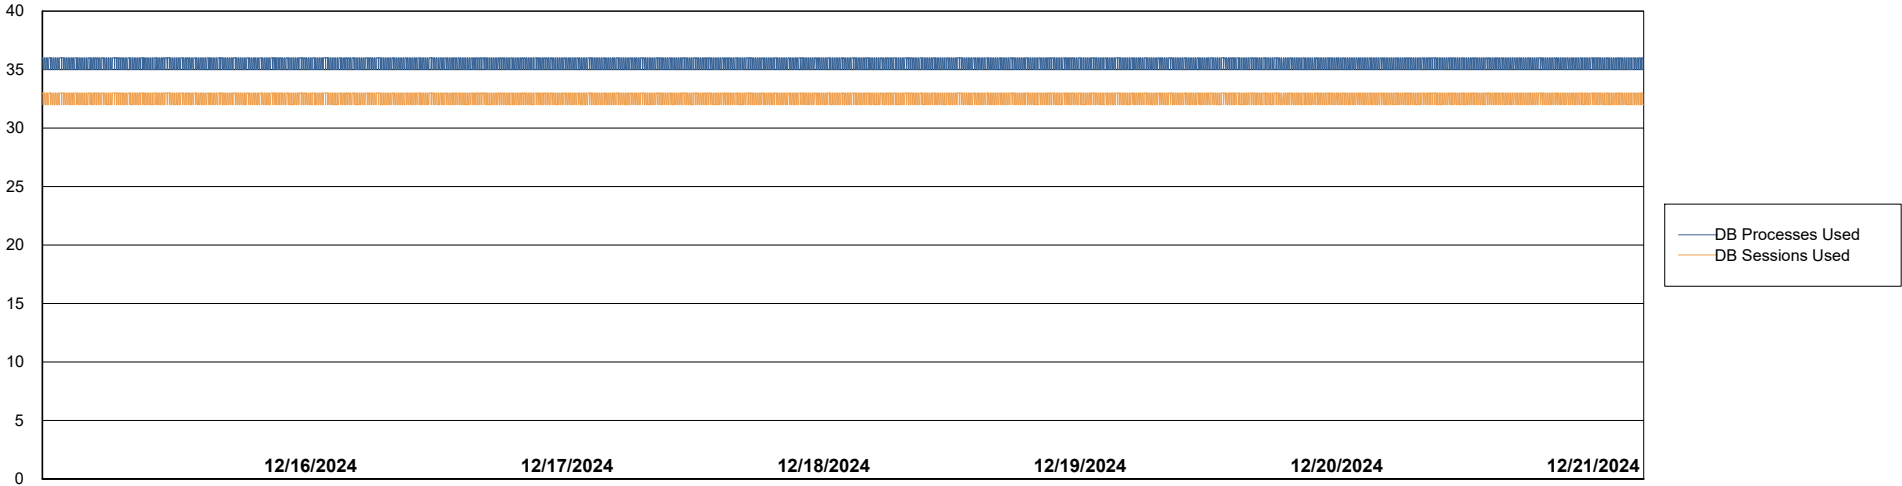

Database Performance KLA_STB_KLAHQORA06_DB_HSBABS1

DB Processes Max 1,000