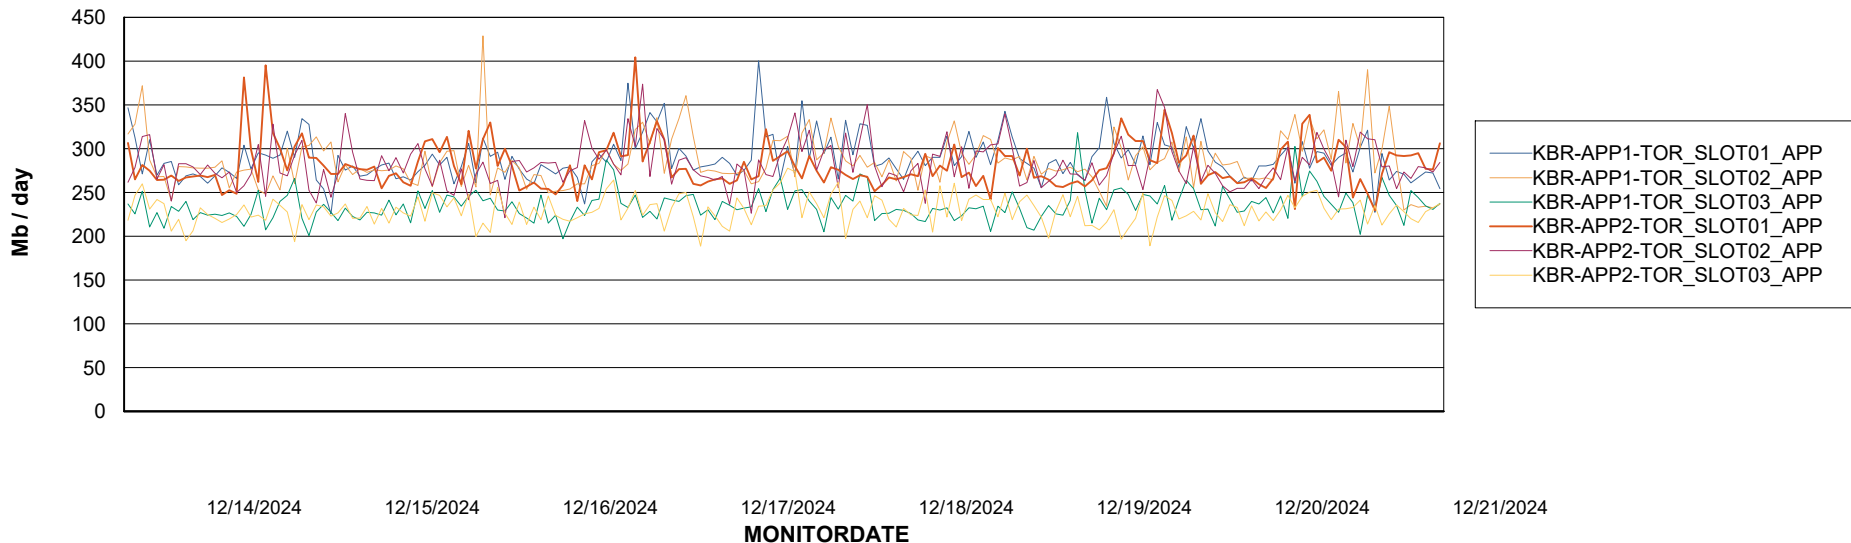

ABSSolute Application Server Services

Avg memory used per ABS Server Service