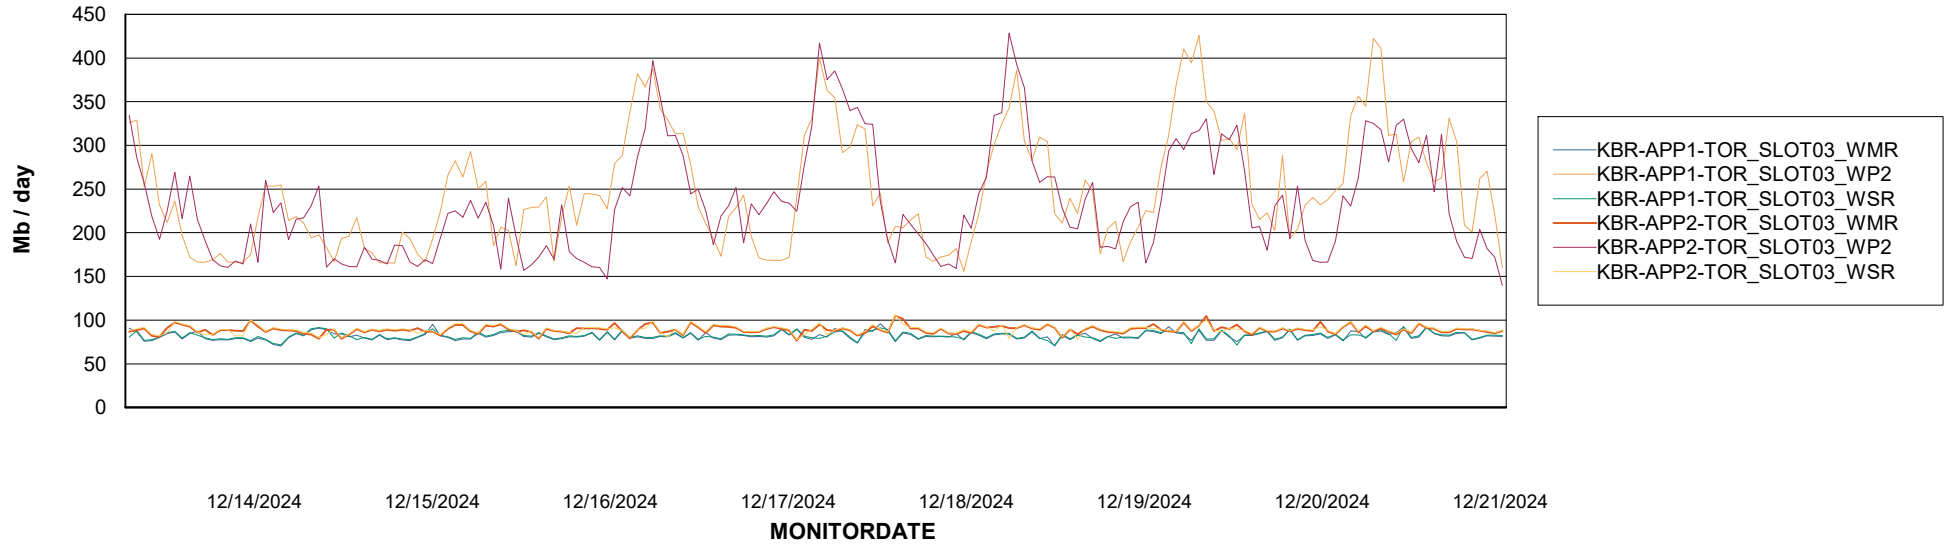

ABSSolute Web Component Services

Avg memory used per ABS Web component