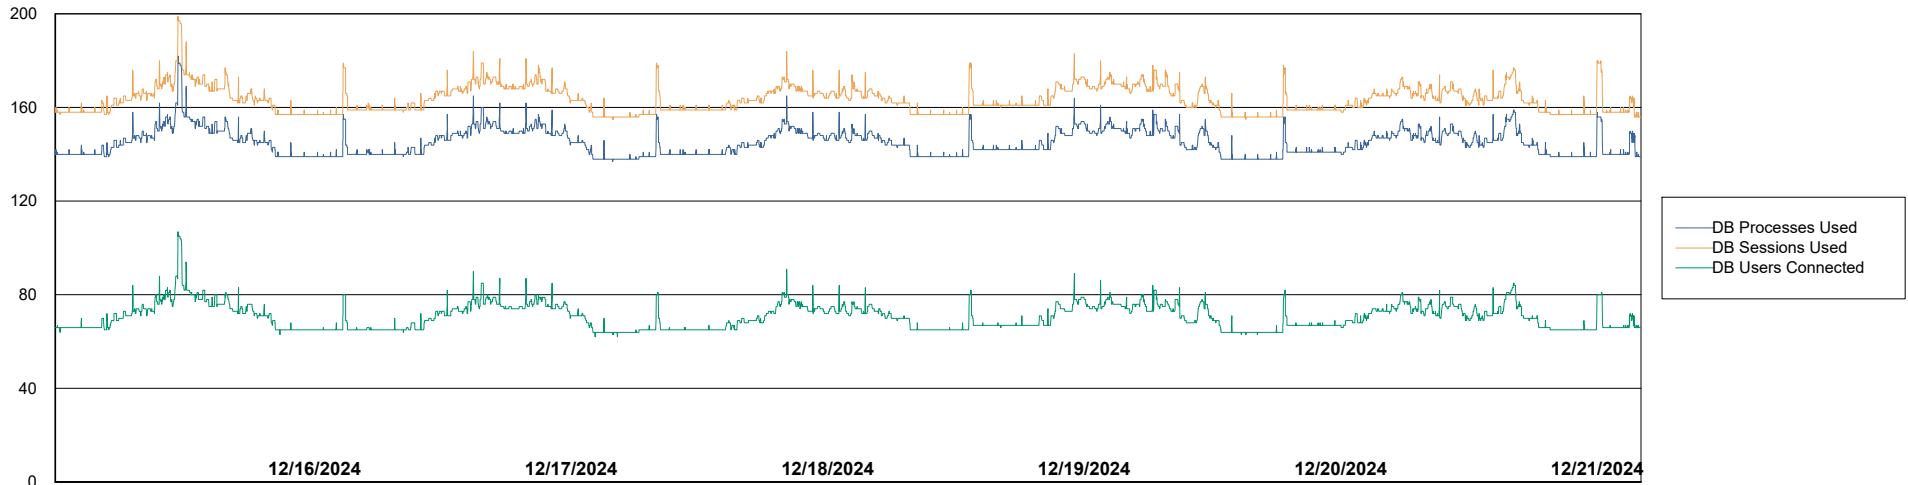

Weekly SLA Customer Report

Customer KBR OCI TOR Production
Database ID 200

Database Performance KBR-BI-TOR_PROD_ABS1

Weekly SLA Customer Report

Customer KBR OCI TOR Production
Database ID 200

Database Performance KBR-DBS1-TOR_PROD_ABS1