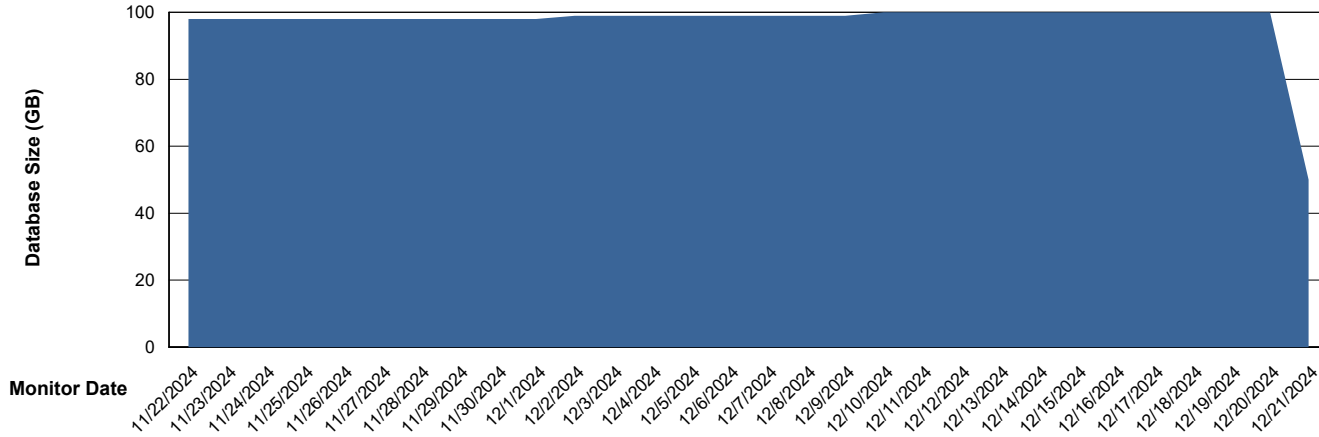

DATABASE SIZE KBR-BI-TOR_PROD_ABS1

Database growth over last month