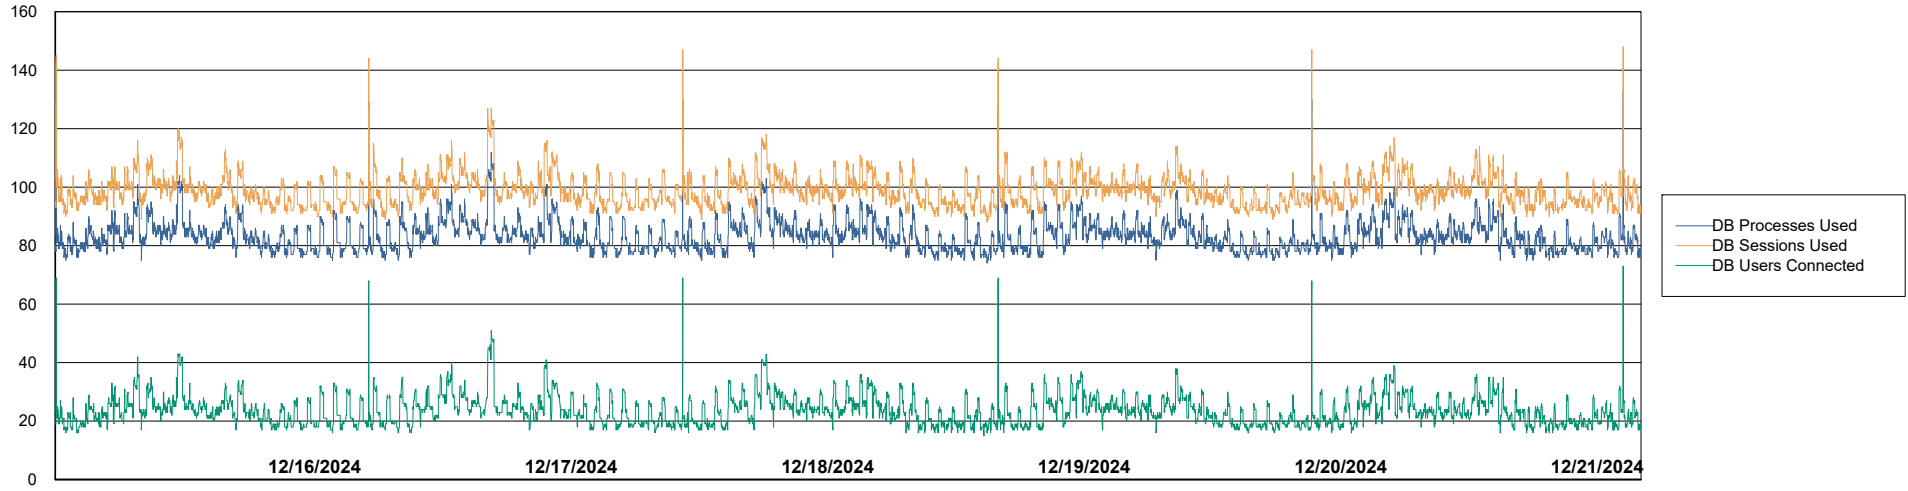

Database Performance KBR-BI-TOR_PROD_ABS1