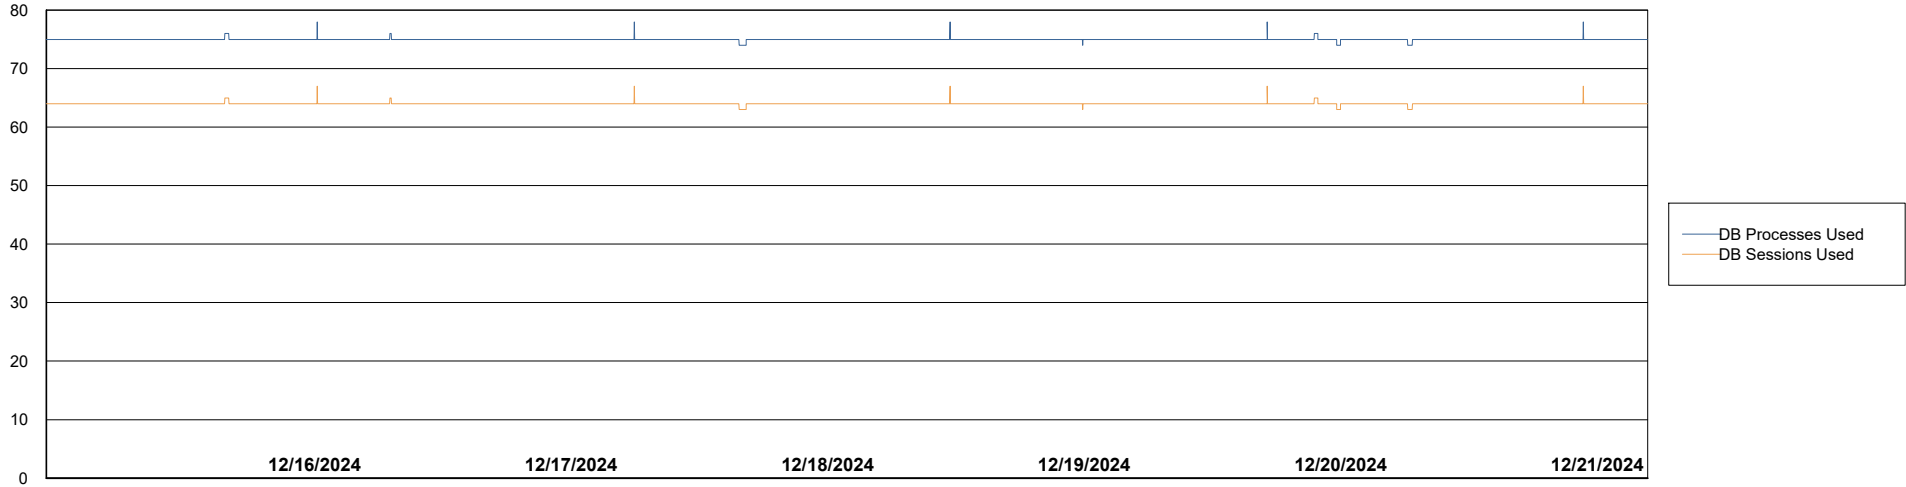

Database Performance KBR-DBS2-TOR_PROD_HSBABS1

DB Processes Max 0
DB Processes Max 4
DB Processes Max 1,000