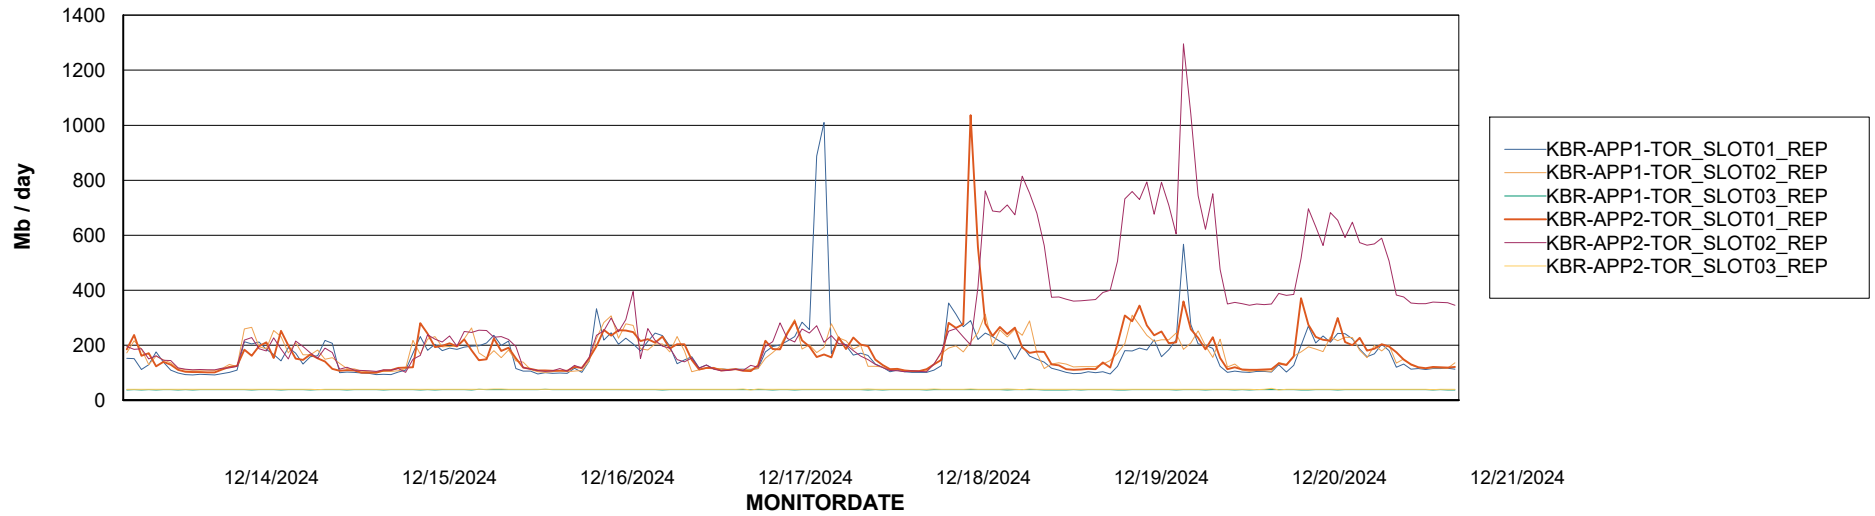

Avg memory used per ABS Server Service

Avg users per day per ABS server

Weekly SLA Customer Report

Customer KBR OCI TOR Production
Database ID 200

ABSSolute Application ReportServer Services

Avg memory used per ReportServer Service