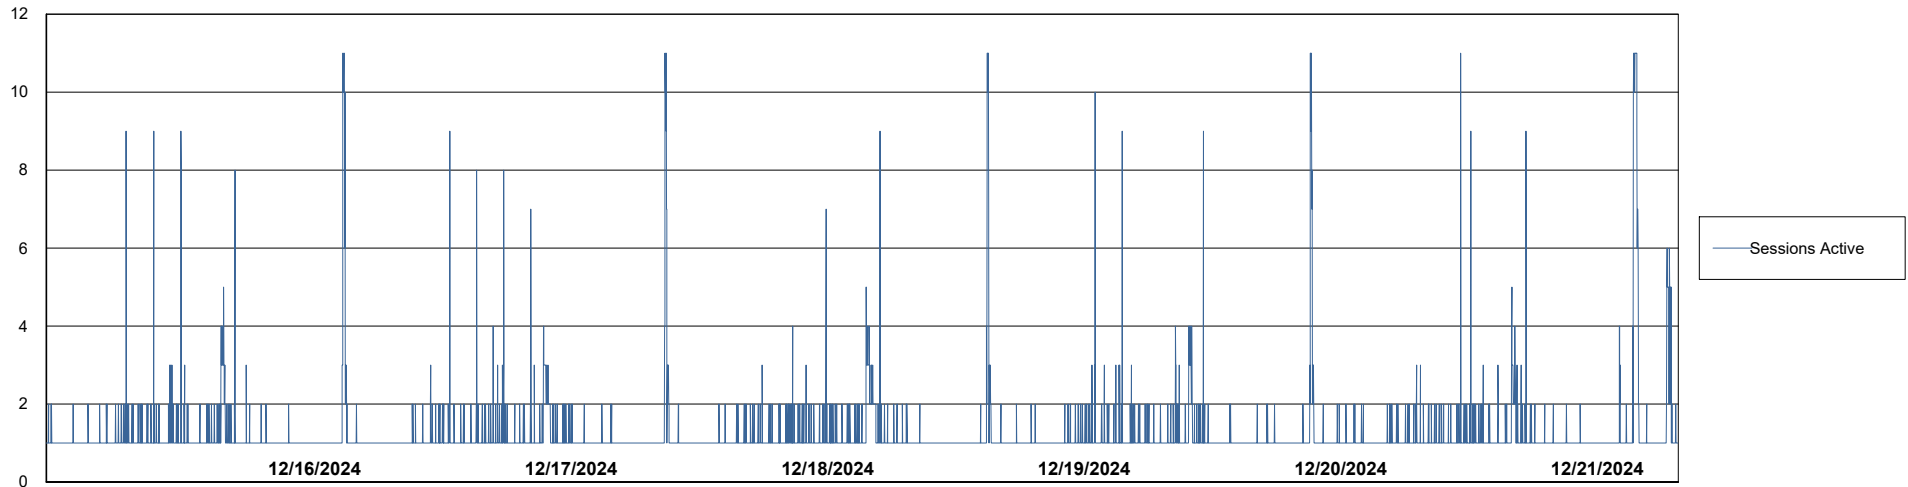

Weekly SLA Customer Report

Customer KBR OCI TOR Production
Database ID 200

Database Performance KBR-BI-TOR_PROD_ABS1

Weekly SLA Customer Report

Customer KBR OCI TOR Production
Database ID 200

Database Performance KBR-DBS1-TOR_PROD_ABS1