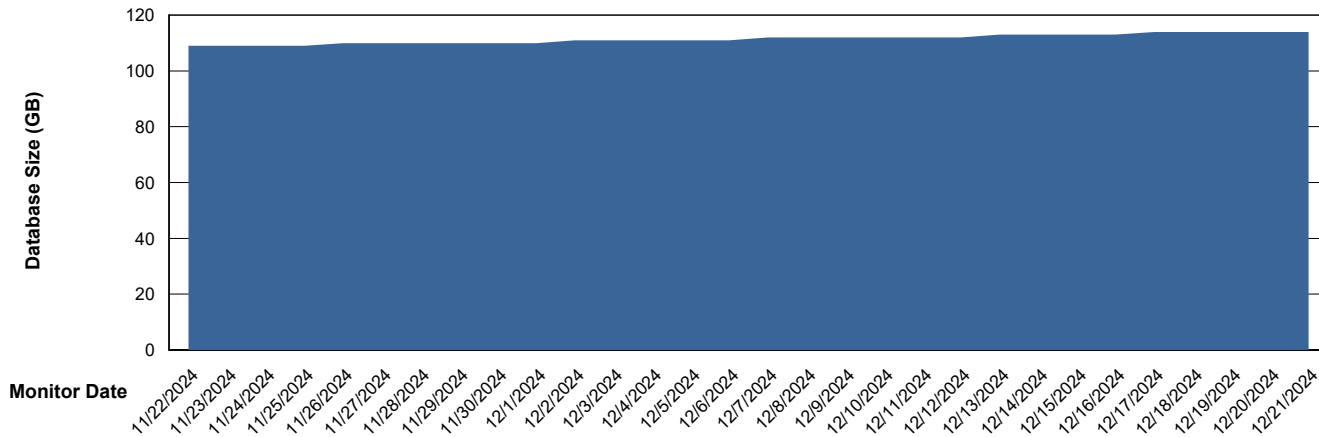

Customer KBR OCI TOR Production
Database ID 200

DATABASE SIZE KBR-BI-TOR_PROD_ABS1

Database growth over last month

DATABASE SIZE KBR-DBS1-TOR_PROD_ABS1

Database growth over last month

Weekly SLA Customer Report