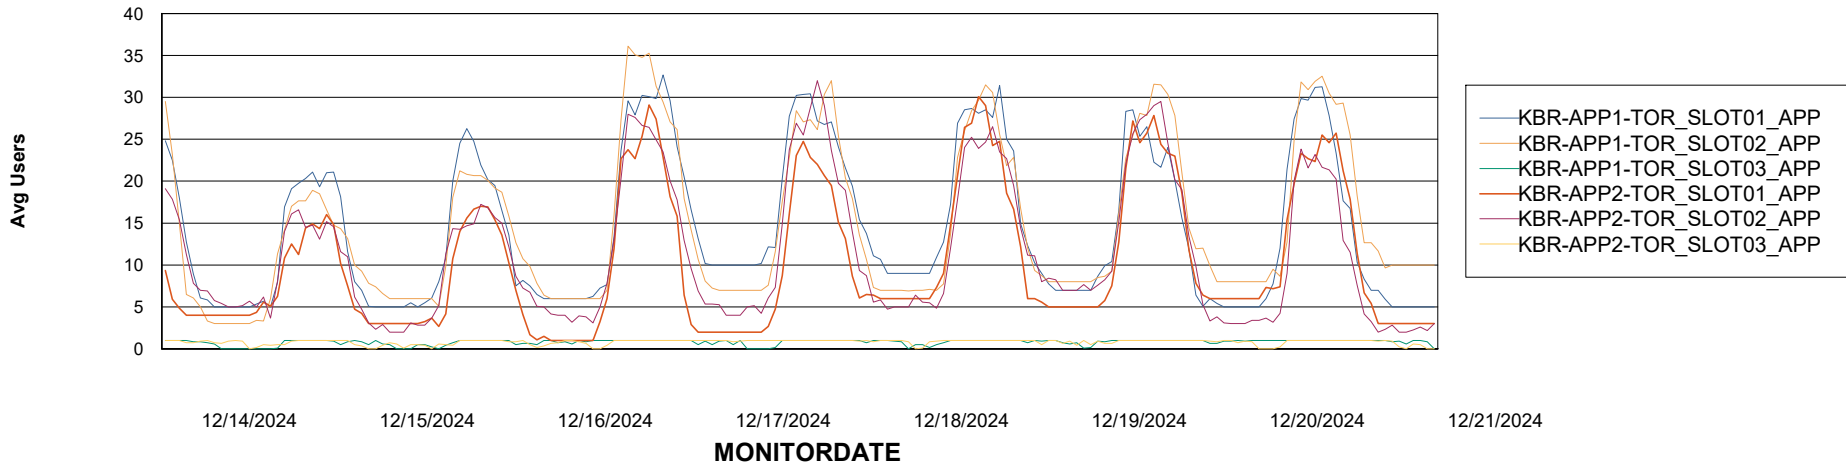

Avg users per day per ABS server