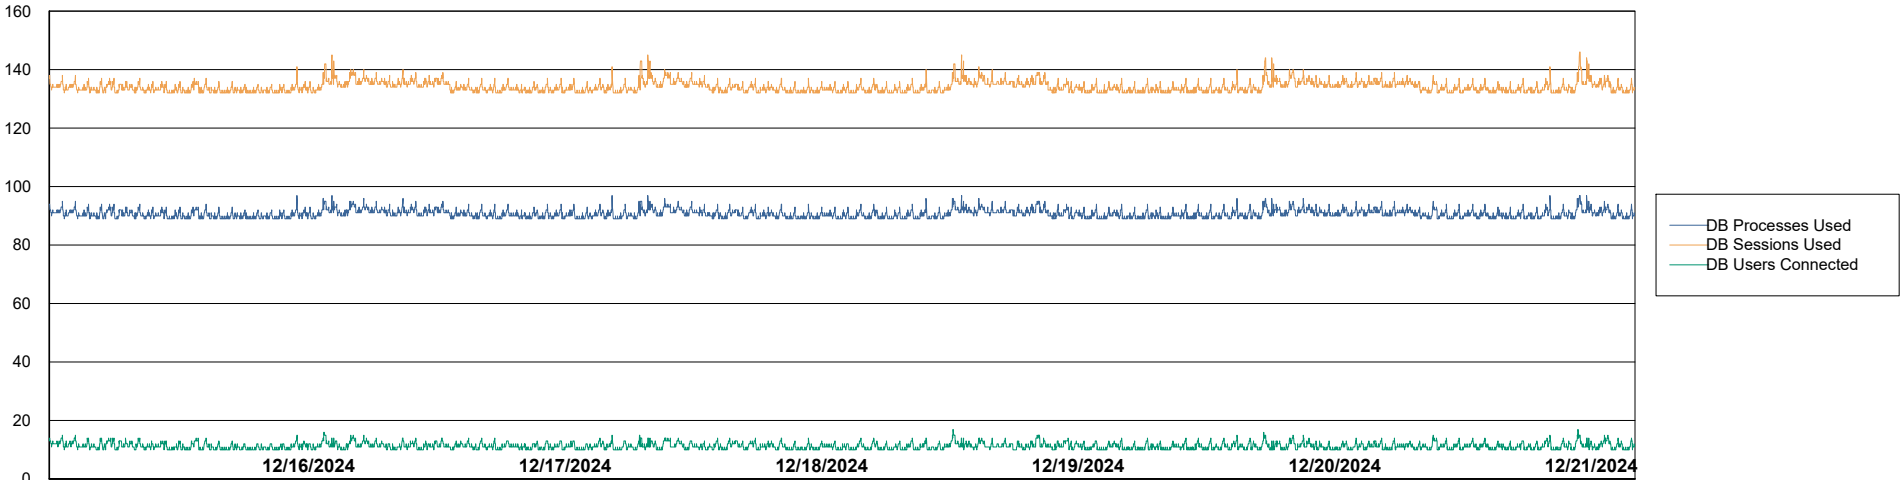

Database Performance HUE_PRD_S-ORABI2_ABS1