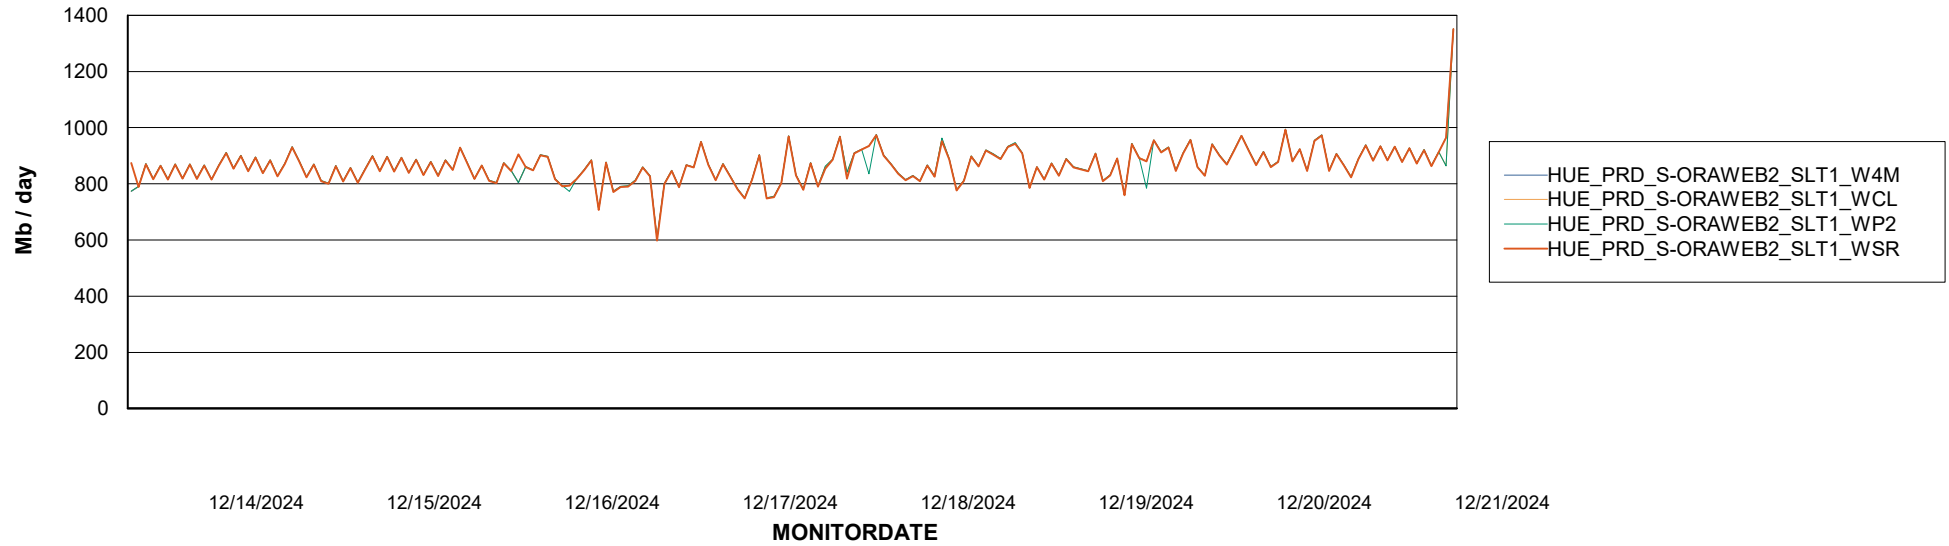

ABSolute Web Component Services

Avg memory used per ABS Web component