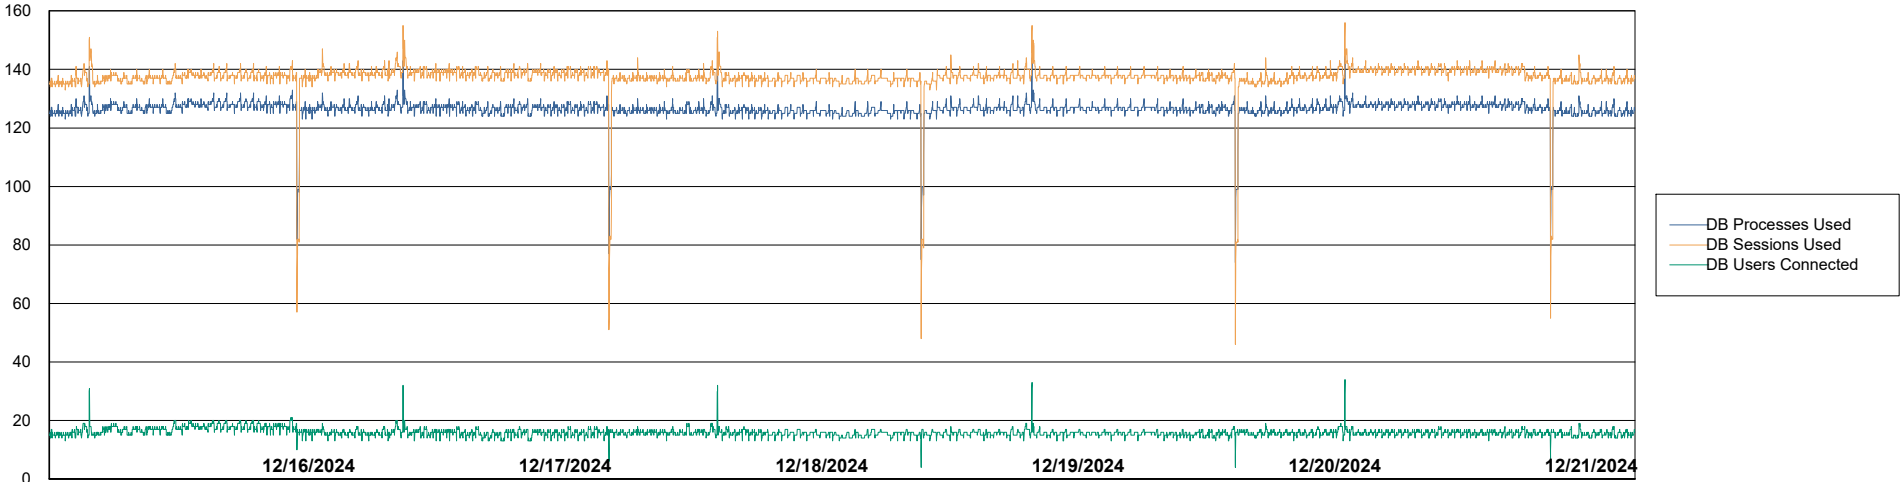

Weekly SLA Customer Report

Customer HUE_Production
Database ID 154

Database Performance HUE_PRD_S-ORABI2_ABS1

Weekly SLA Customer Report

Customer HUE_Production
Database ID 154

Database Performance HUE_PRD_S-ORABI2024_ABS1 (Future Live OAS)