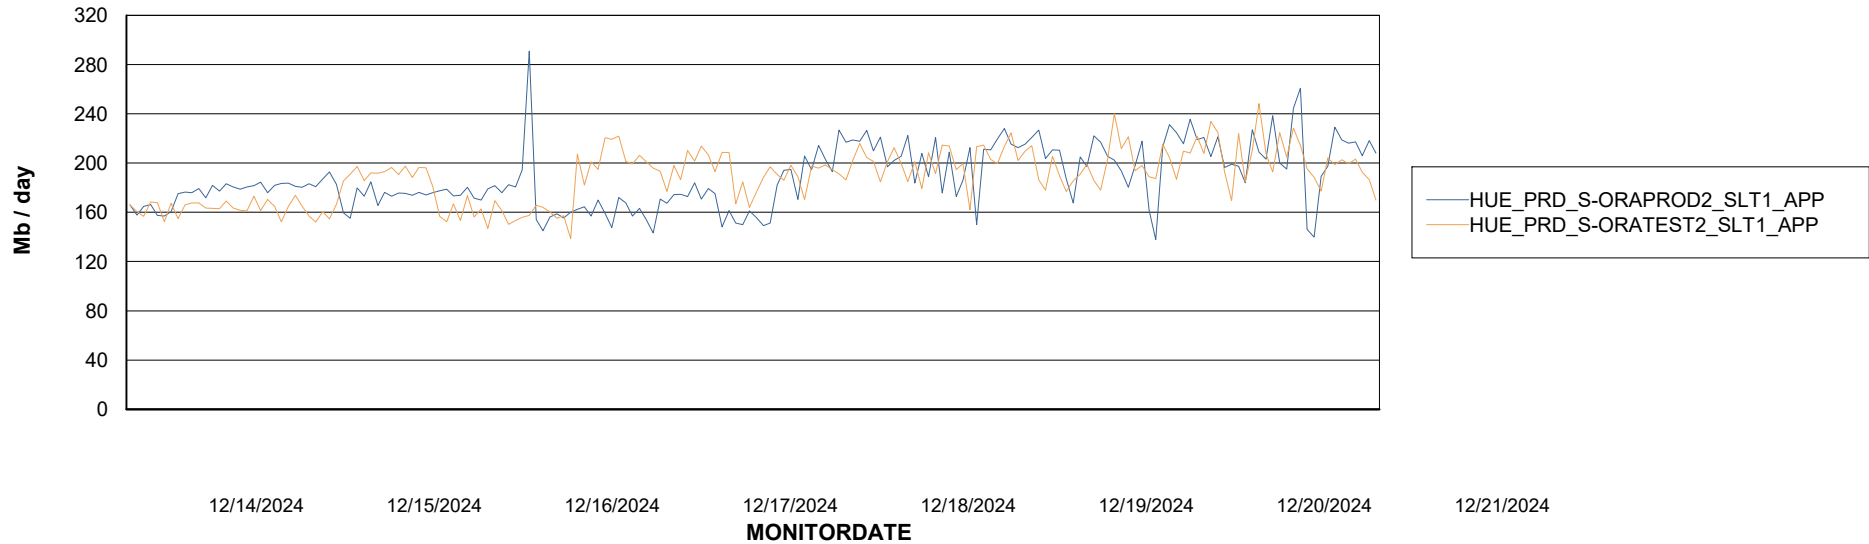

ABSSolute Application Server Services

Avg memory used per ABS Server Service