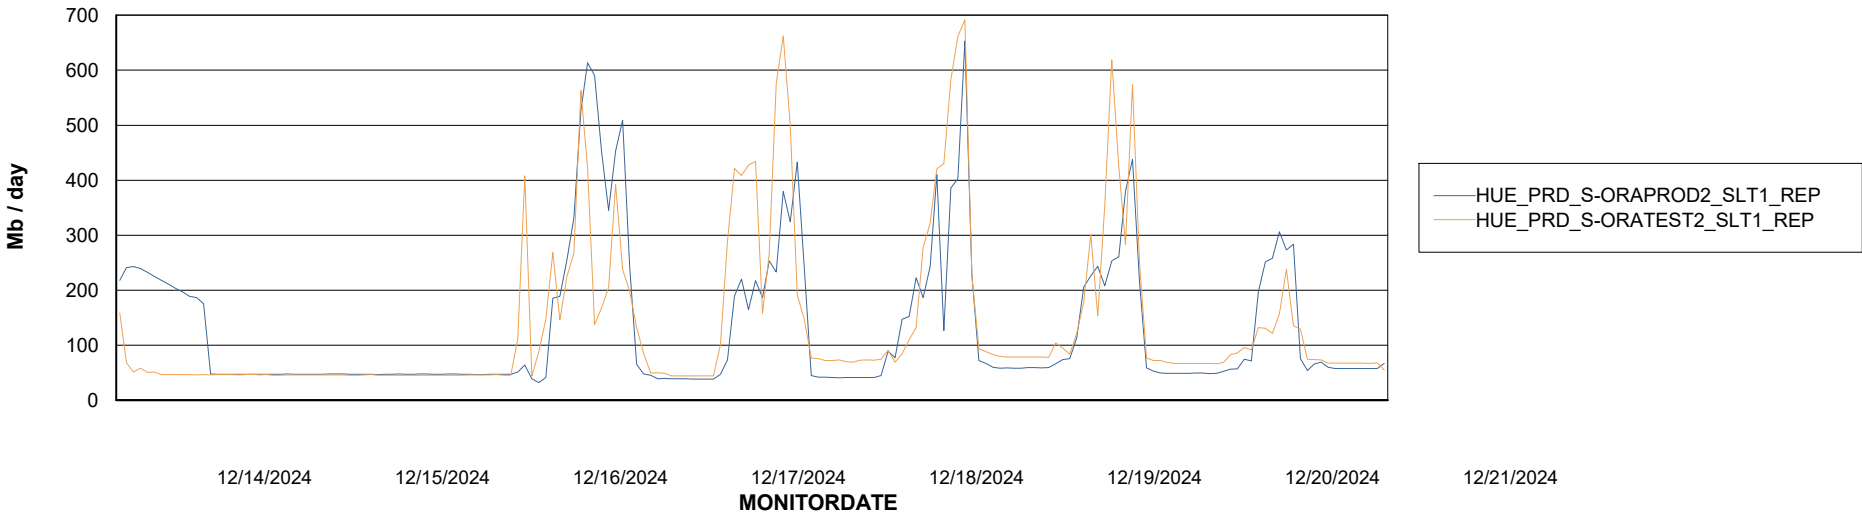

Avg memory used per ABS Server Service

Avg users per day per ABS server

Weekly SLA Customer Report

Customer HUE_Production
Database ID 154

ABSSolute Application ReportServer Services

Avg memory used per ReportServer Service