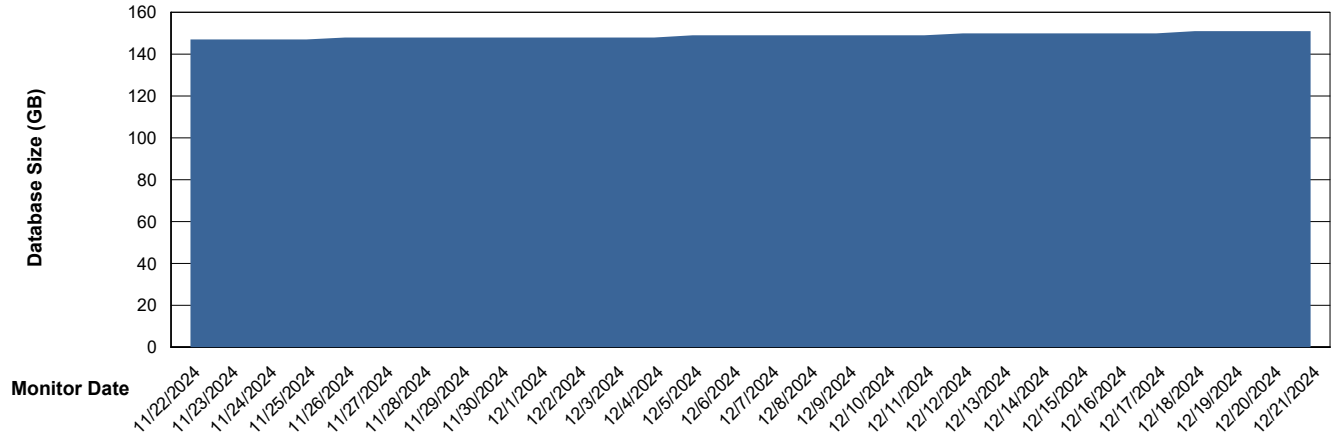

Database growth over last month

Weekly SLA Customer Report

Customer HUE_Production
Database ID 154

DATABASE SIZE HUE_PRD_S-ORAPROD2_ABS1

Database growth over last month

Weekly SLA Customer Report

Customer HUE_Production
Database ID 154