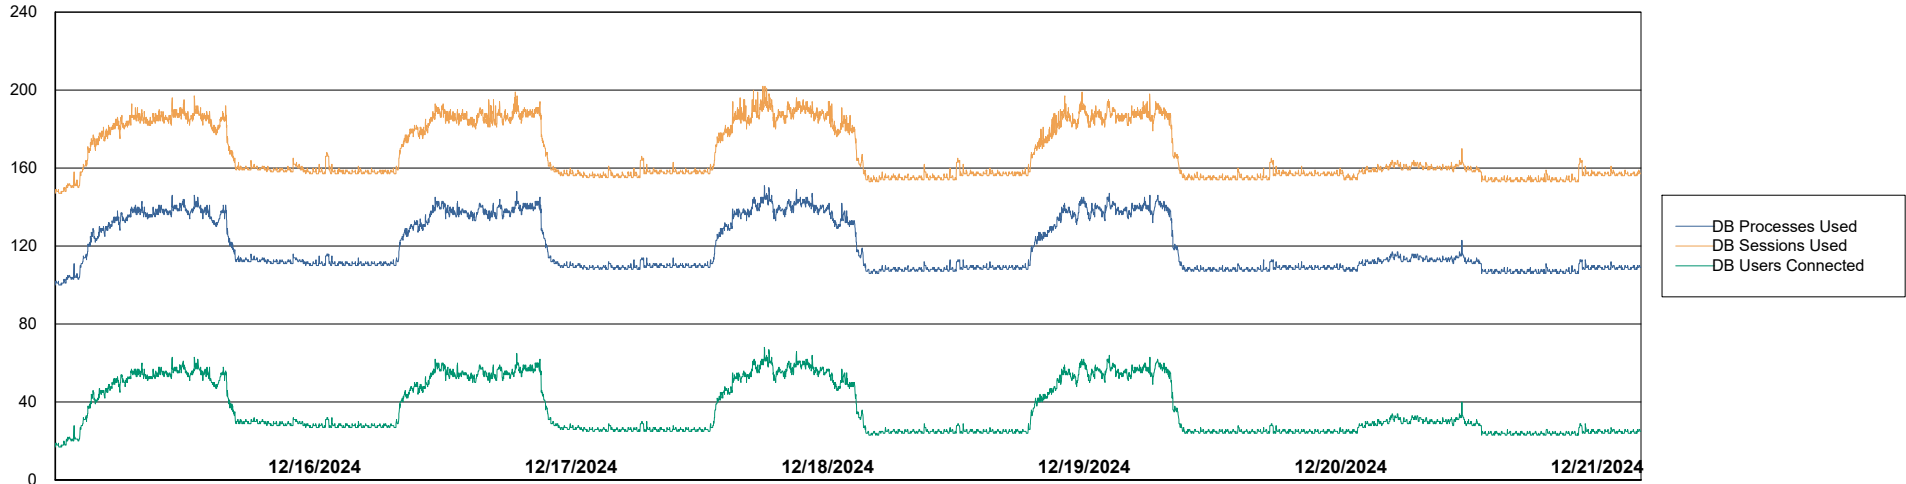

Database Performance HUE_PRD_S-ORAPROD2_ABS1