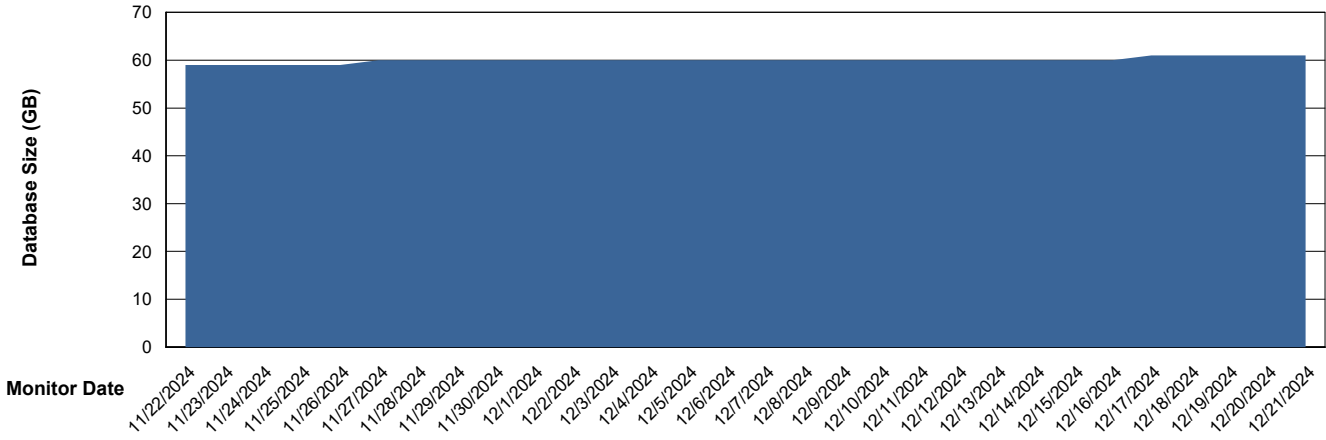

DB Processes Max 1,000

Weekly SLA Customer Report

Customer HUE_Production
Database ID 154

DATABASE SIZE HUE_PRD_S-ORABI2_ABS1

Database growth over last month

DATABASE SIZE HUE_PRD_S-ORABI2024_ABS1 (Future Live OAS)