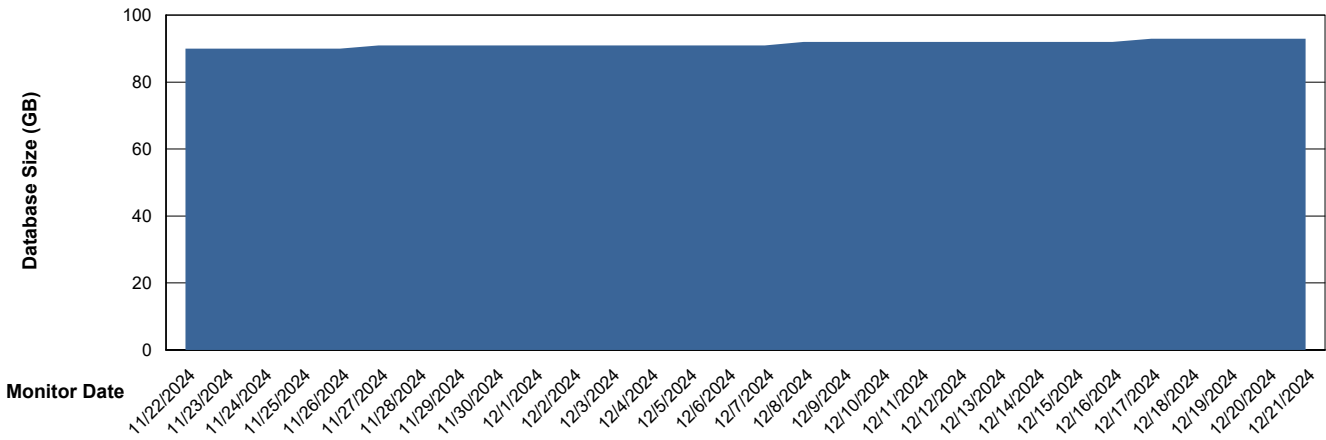

DATABASE SIZE HUE_PRD_S-ORABI2024_ABS1 (Future Live OAS)

Database growth over last month