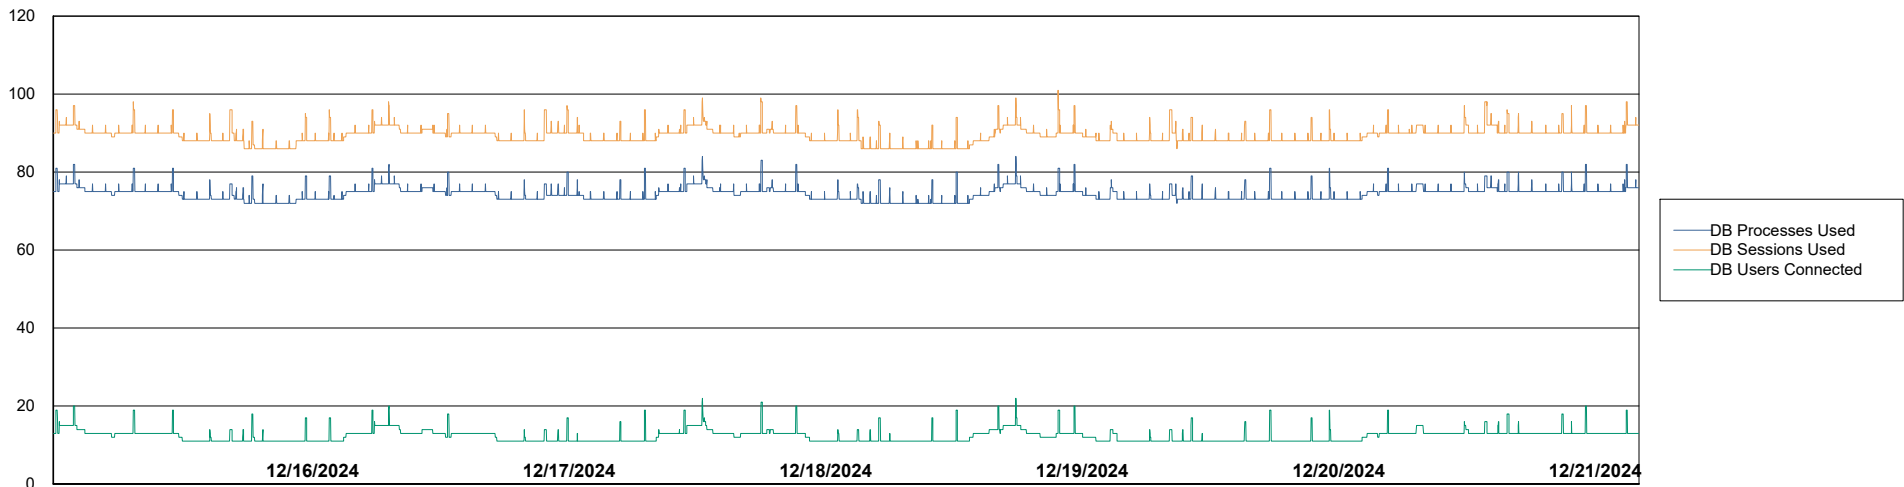

Weekly SLA Customer Report

Customer EUT_Production
Database ID 114

Database Performance EUT_EUP_PRD_URVINA22T_DB_ABS1

Weekly SLA Customer Report

Customer EUT_Production
Database ID 114

Database Performance EUT_URM_PRD_URVINA26_DB_ABS1