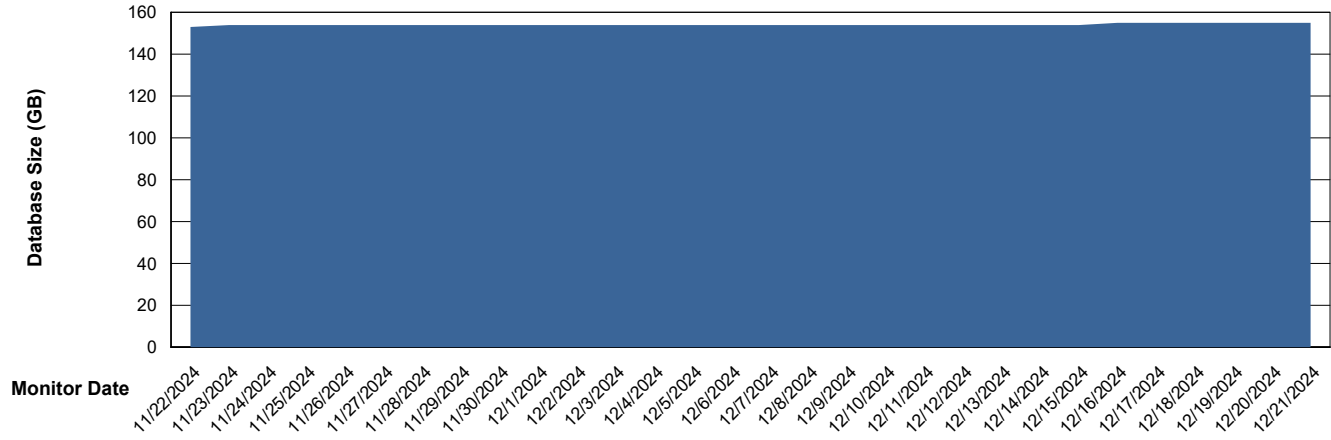

Weekly SLA Customer Report

Customer EUT_Production
Database ID 114

Database Performance EUT_EUP_PRD_URVINA22T_DB_ABS1

Weekly SLA Customer Report

Customer EUT_Production
Database ID 114

Database Performance EUT_URM_PRD_URVINA26_DB_ABS1

Weekly SLA Customer Report

Customer EUT_Production
Database ID 114

DATABASE SIZE EUT_EUP_PRD_URVINA22T_DB_ABS1

Database growth over last month

DATABASE SIZE EUT_URM_PRD_URVINA26_DB_ABS1

Database growth over last month