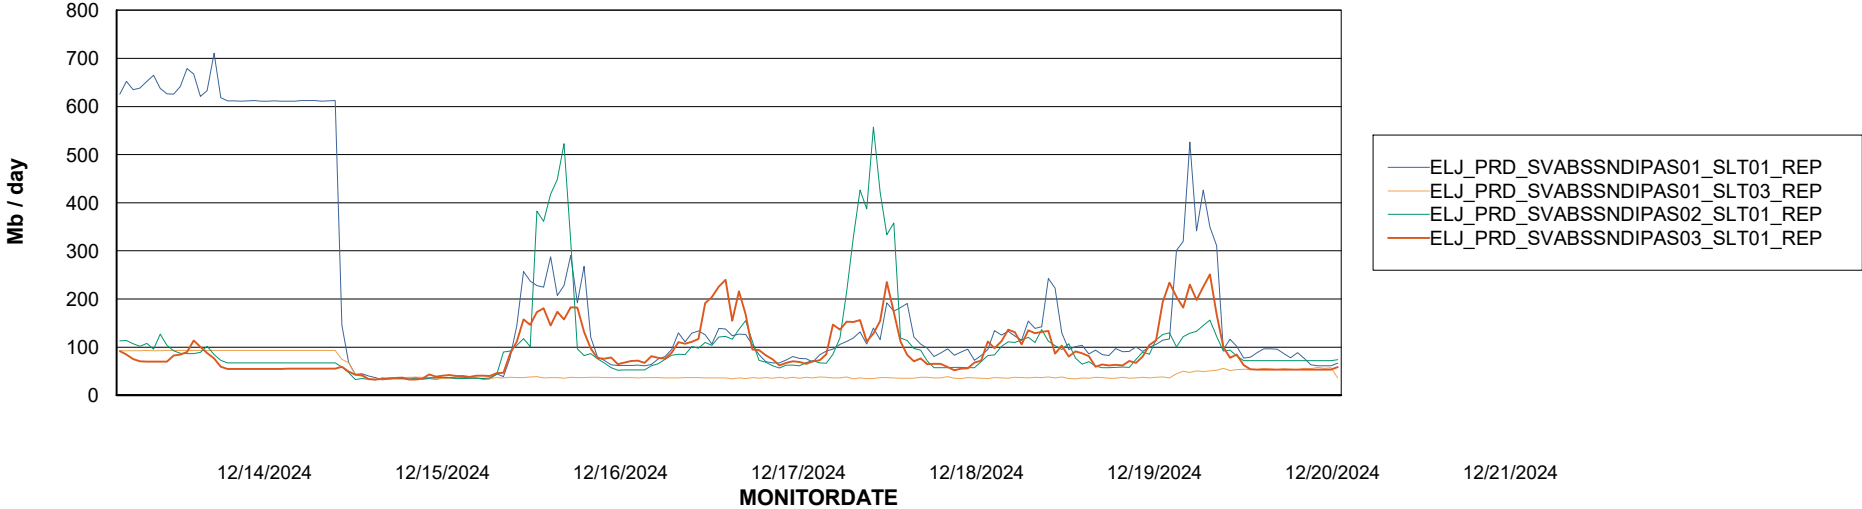

Avg memory used per ABS Server Service

Avg users per day per ABS server

Weekly SLA Customer Report

Customer ELJ Production
Database ID 72

ABSSolute Application ReportServer Services

Avg memory used per ReportServer Service