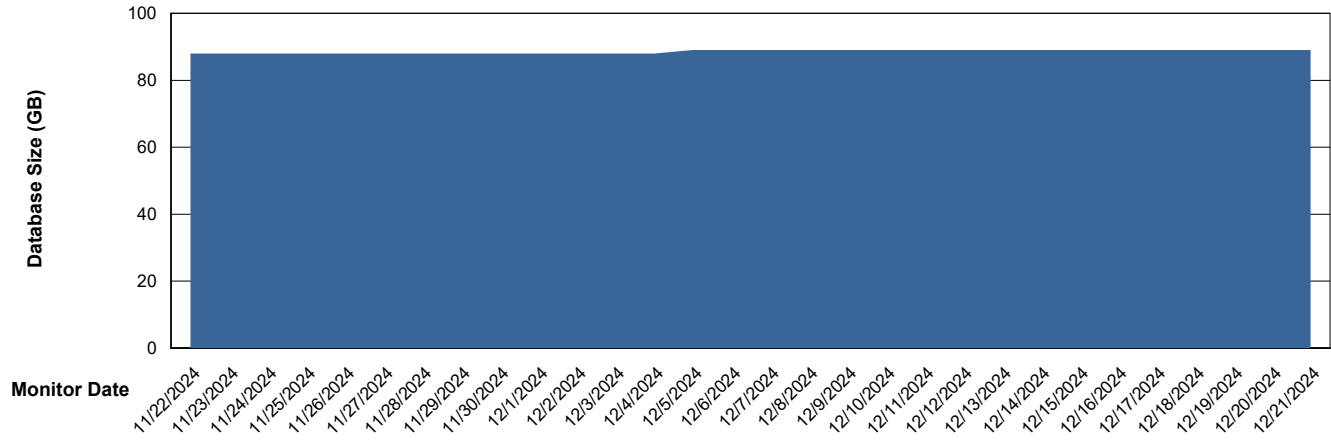

DB Processes Max 1,000

DB Processes Max 0

Weekly SLA Customer Report

Customer ELJ Production
Database ID 72

Database Performance ELJ_PRD_FRASEQXPRDDB03_ABS1

Weekly SLA Customer Report

Customer ELJ Production
Database ID 72

DATABASE SIZE ELJ_PRD_FRASEQXPRDDB01_ABS1

Database growth over last month

DATABASE SIZE ELJ_PRD_FRASEQXPRDDB03_ABS1

Database growth over last month

Weekly SLA Customer Report

Customer ELJ Production
 Database ID 72