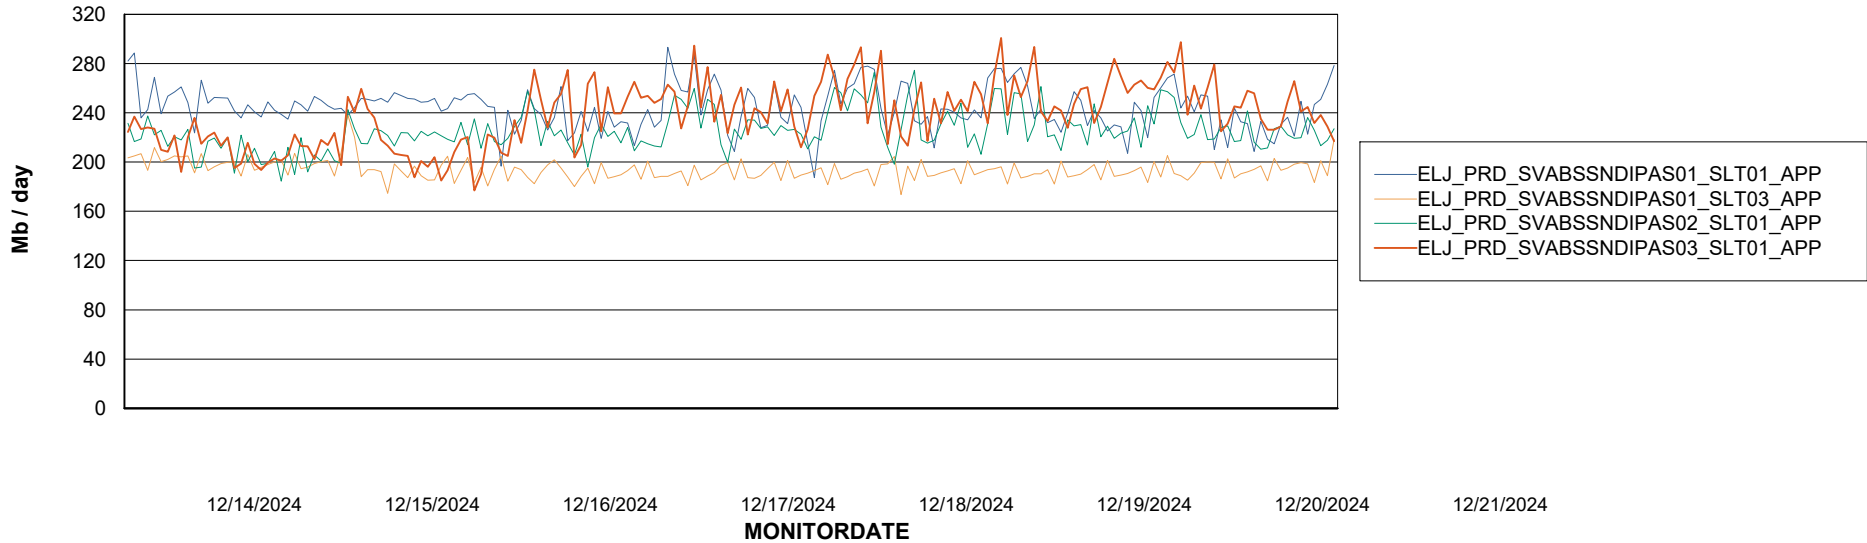

ABSSolute Application Server Services

Avg memory used per ABS Server Service