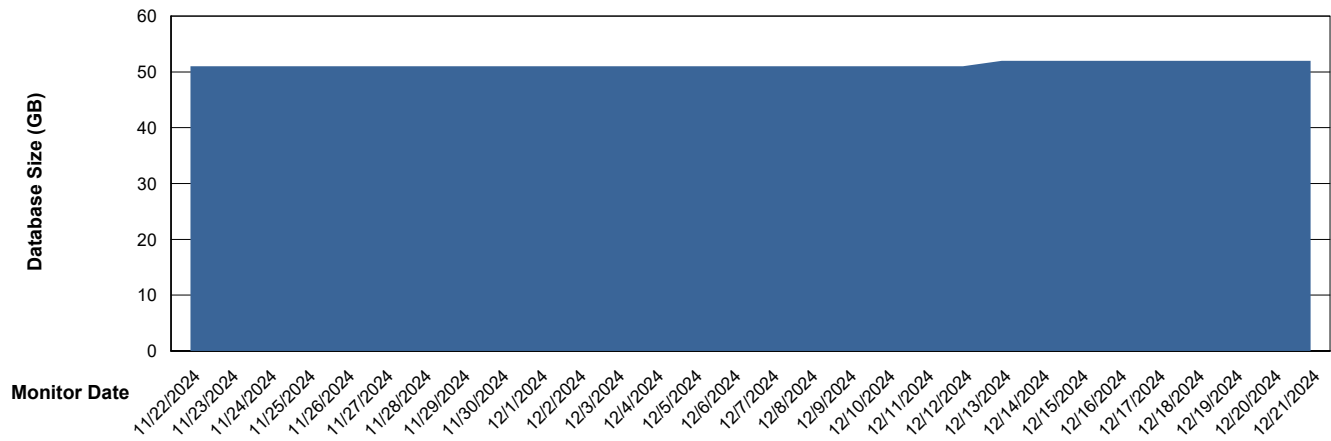

DB Processes Max 1,000

DB Processes Max 0

Weekly SLA Customer Report

Customer ELJ Production
Database ID 72

Database Performance ELJ_PRD_FRASEQXPRDDB03_ABS1

Weekly SLA Customer Report

Customer ELJ Production
Database ID 72

DATABASE SIZE ELJ_PRD_FRASEQXPRDDB01_ABS1

Database growth over last month

DATABASE SIZE ELJ_PRD_FRASEQXPRDDB03_ABS1

Database growth over last month

Weekly SLA Customer Report

Customer ELJ Production
 Database ID 72