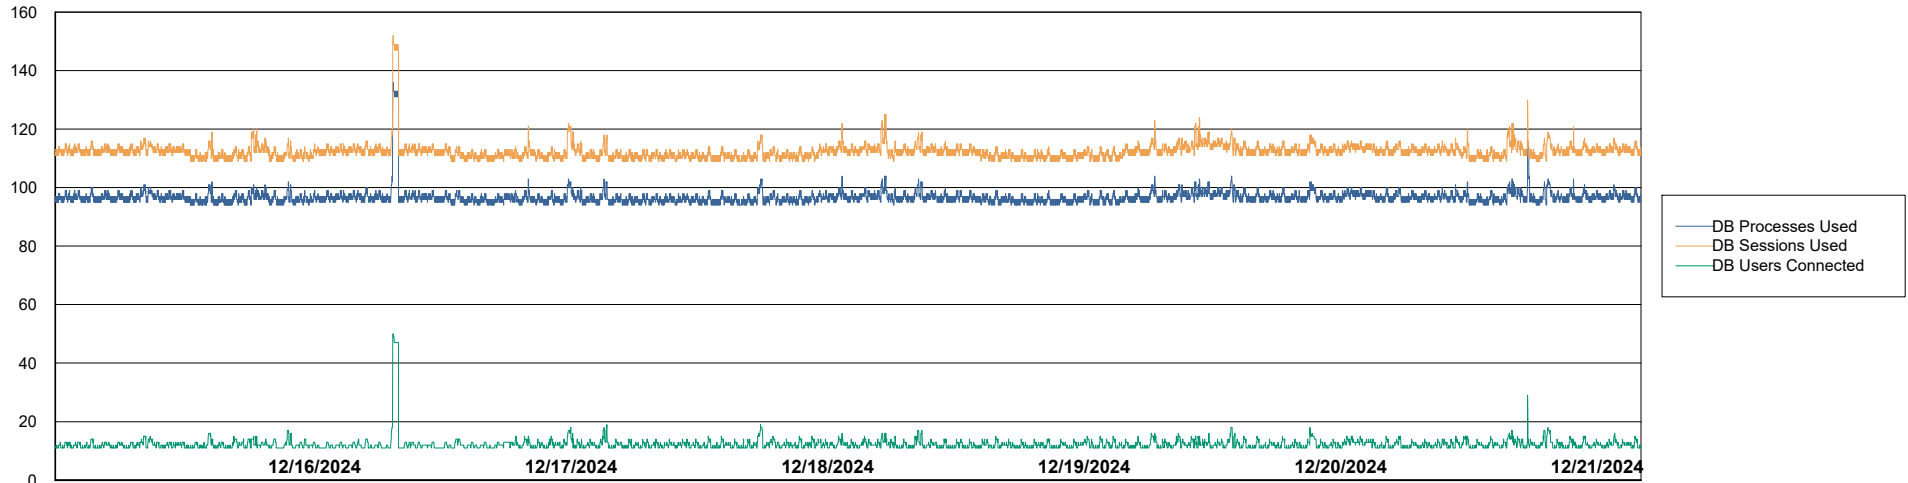

DB Processes Max 1,000

DB Processes Max 0

Weekly SLA Customer Report

Customer ELJ Production
Database ID 72

Database Performance ELJ_PRD_FRASEQXPRDDB03_ABS1

Weekly SLA Customer Report

Customer ELJ Production
Database ID 72