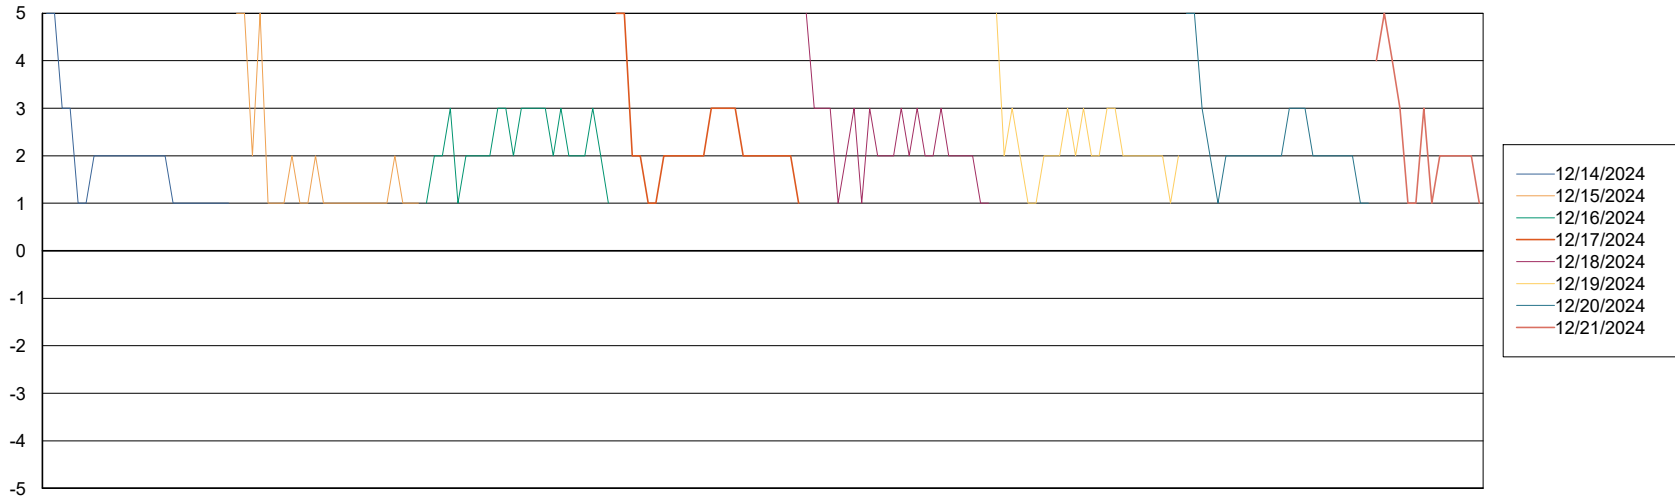

Standby Database Health ELI_Production

Recovery lag for last 7 days