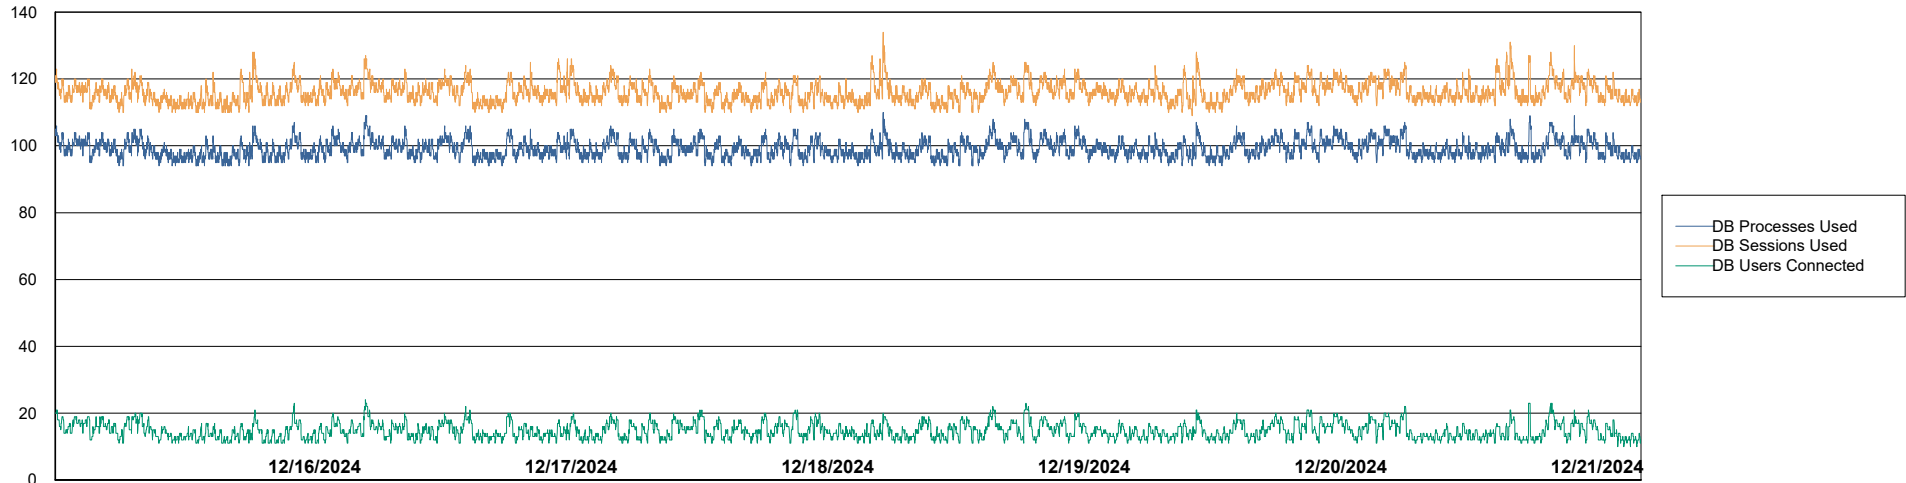

Database Performance ELI_PRD_FRASEQXPRDDB04-BI_ABS1