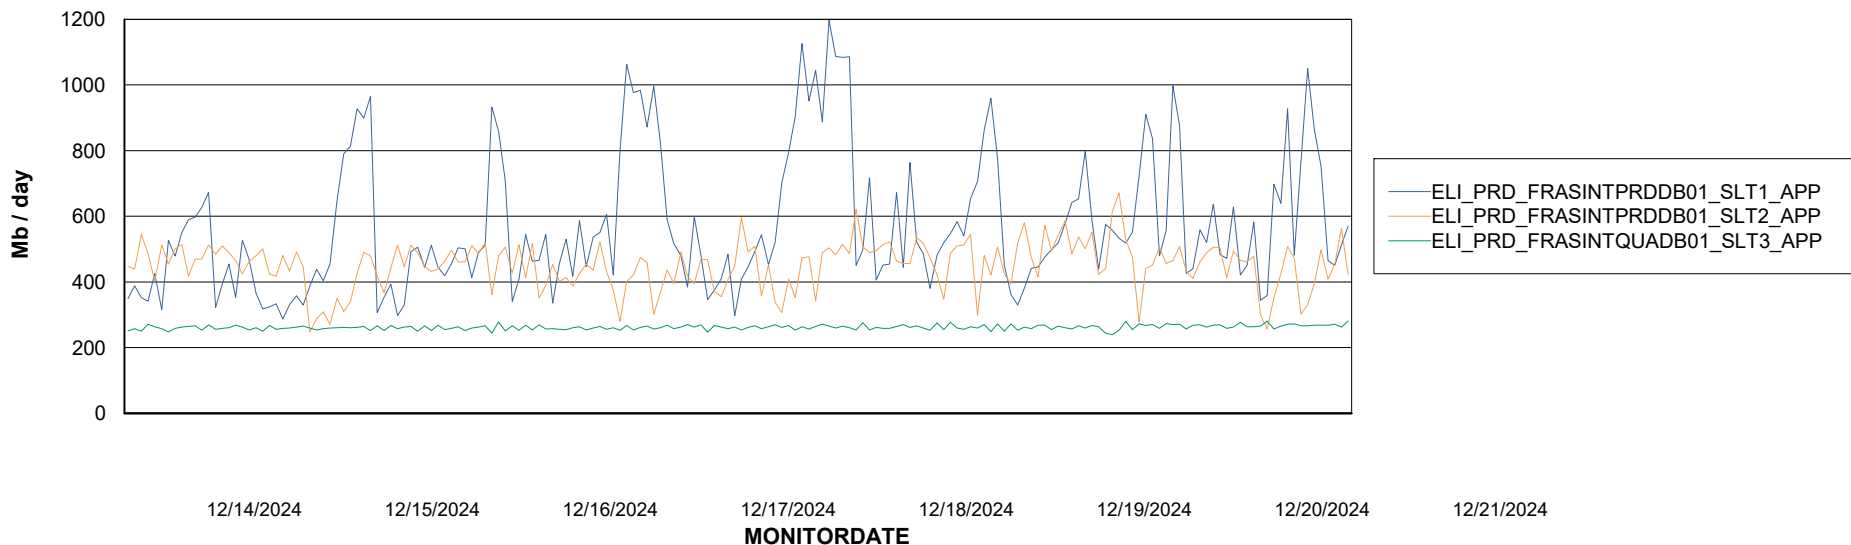

ABSSolute Application Server Services

Avg memory used per ABS Server Service