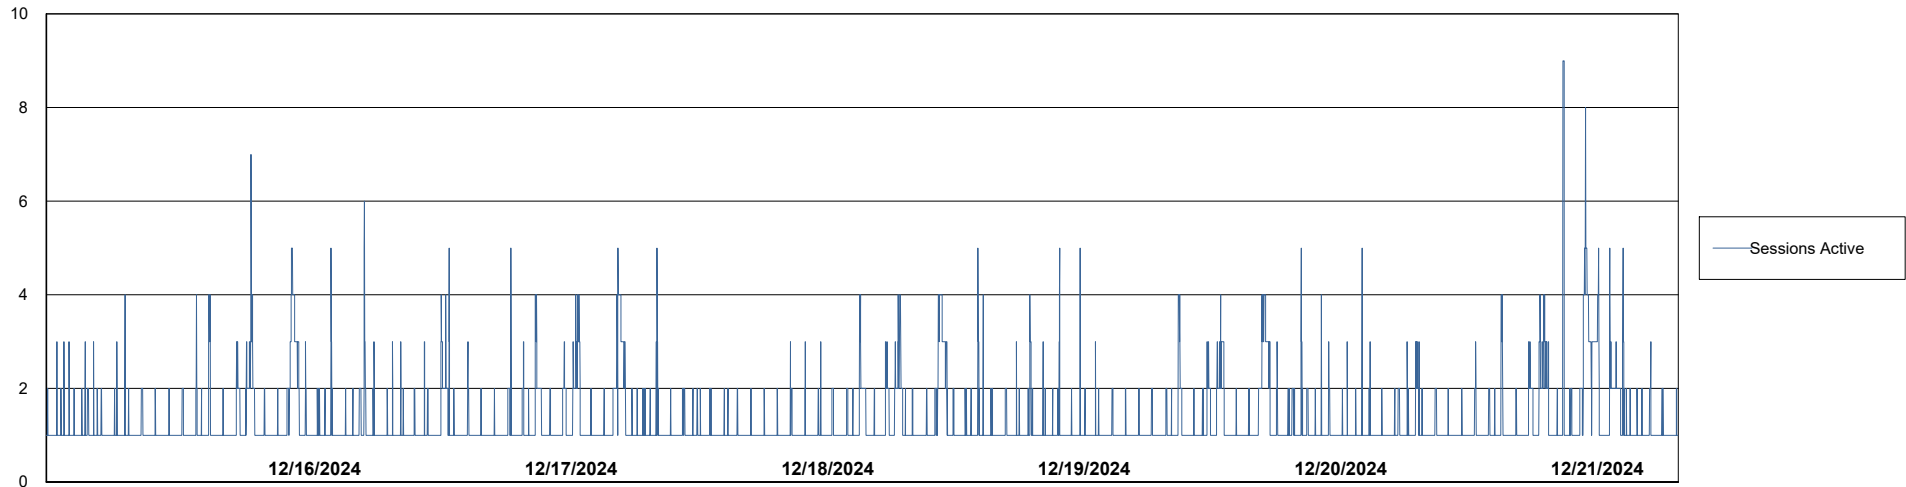

Database Performance ELI_PRD_FRASEQXPRDDB04-BI_ABS1