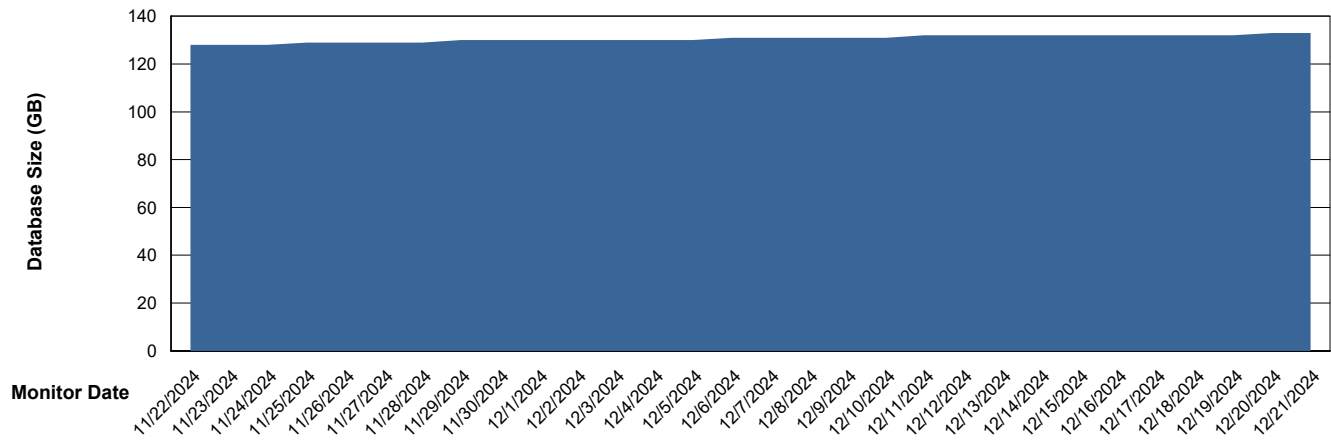

# Weekly SLA Customer Report

Customer ELI\_Production  
Database ID 62

DATABASE SIZE ELI\_PRD\_FRASEQXPRDDB04-BI\_ABS1

### Database growth over last month

DATABASE SIZE ELI\_PRD\_FRASINTPRDDB01\_ABS1

### Database growth over last month