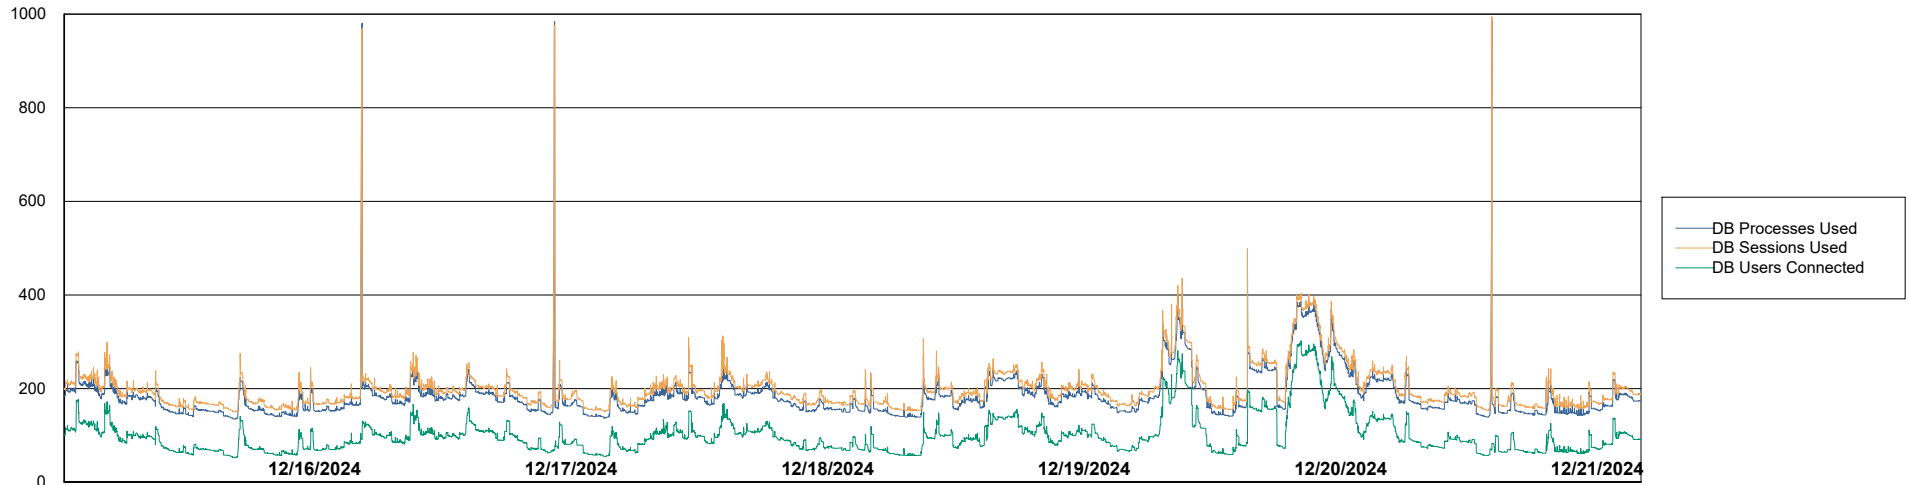

Database Performance ELI_PRD_FRASINTPRDDB01_ABS1