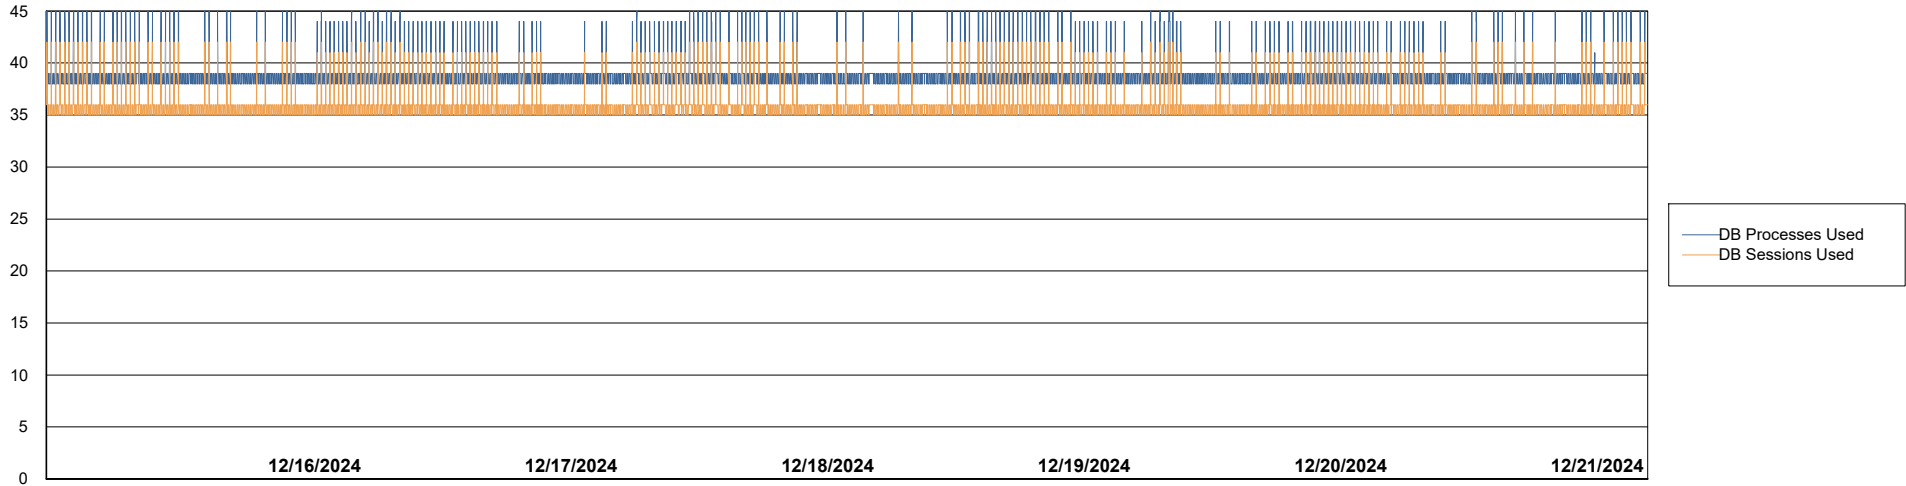

# Weekly SLA Customer Report

Customer ELI\_Production  
Database ID 62

Database Performance ELI\_PRD\_FRASINTQUADB01\_HSBABS1

DB Processes Max 1,000