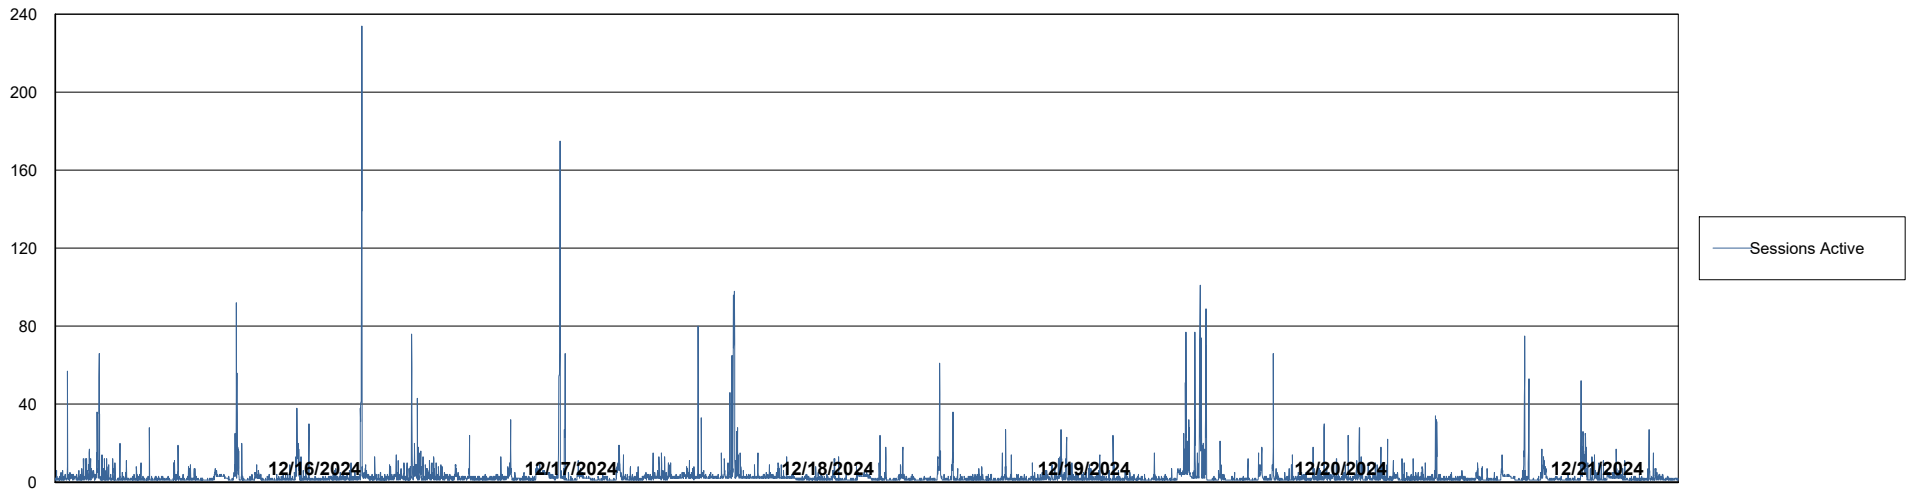

Database Performance ELI_PRD_FRASINTPRDDB01_ABS1