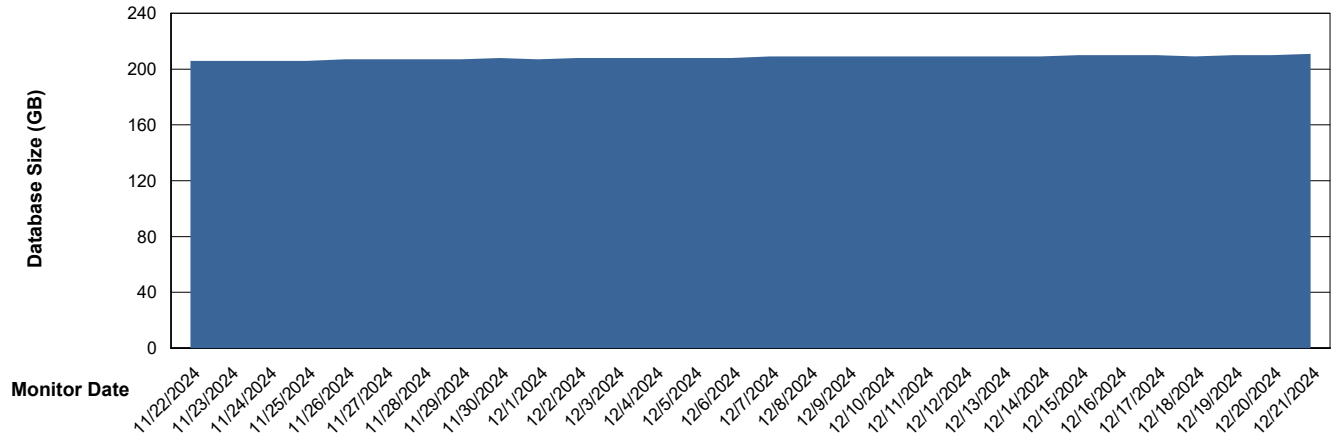

DATABASE SIZE ELI_PRD_FRASEQXPRDDB04-BI_ABS1

Database growth over last month