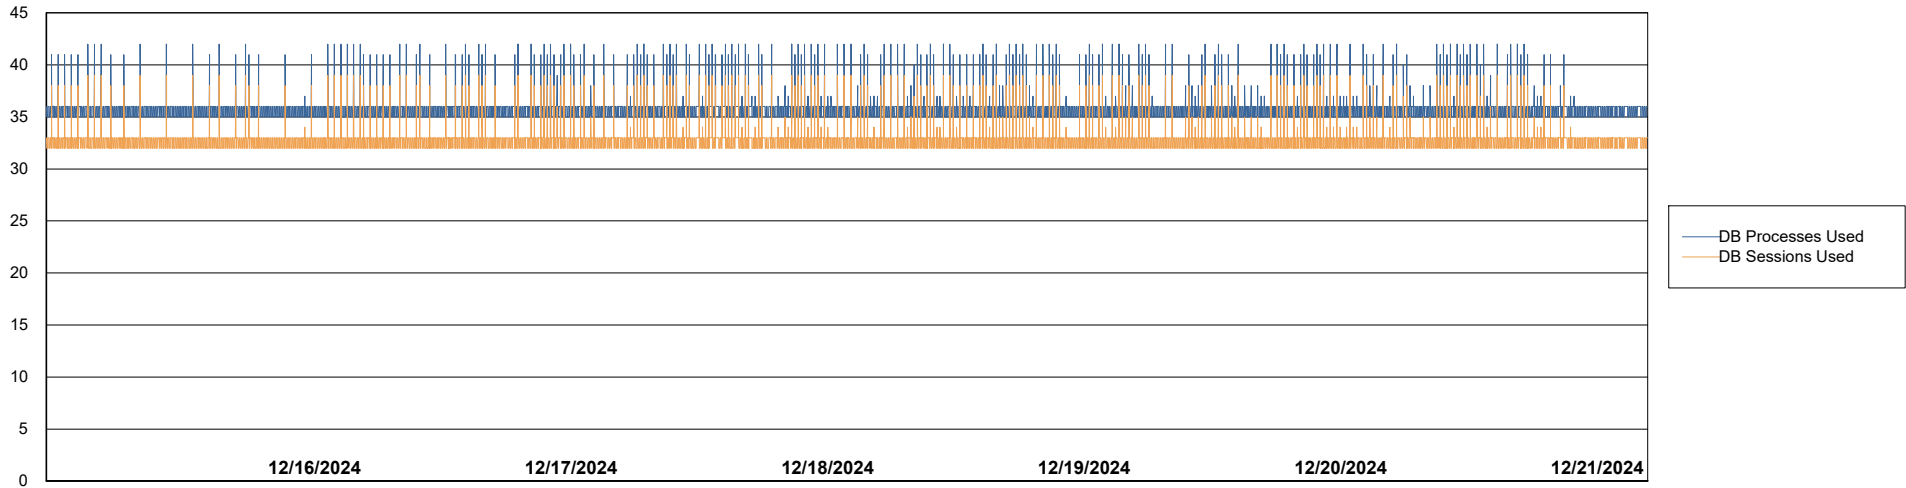

Database Performance ECL_PRD_ECLABS-TEST_HSBABS1

DB Processes Max 1,000