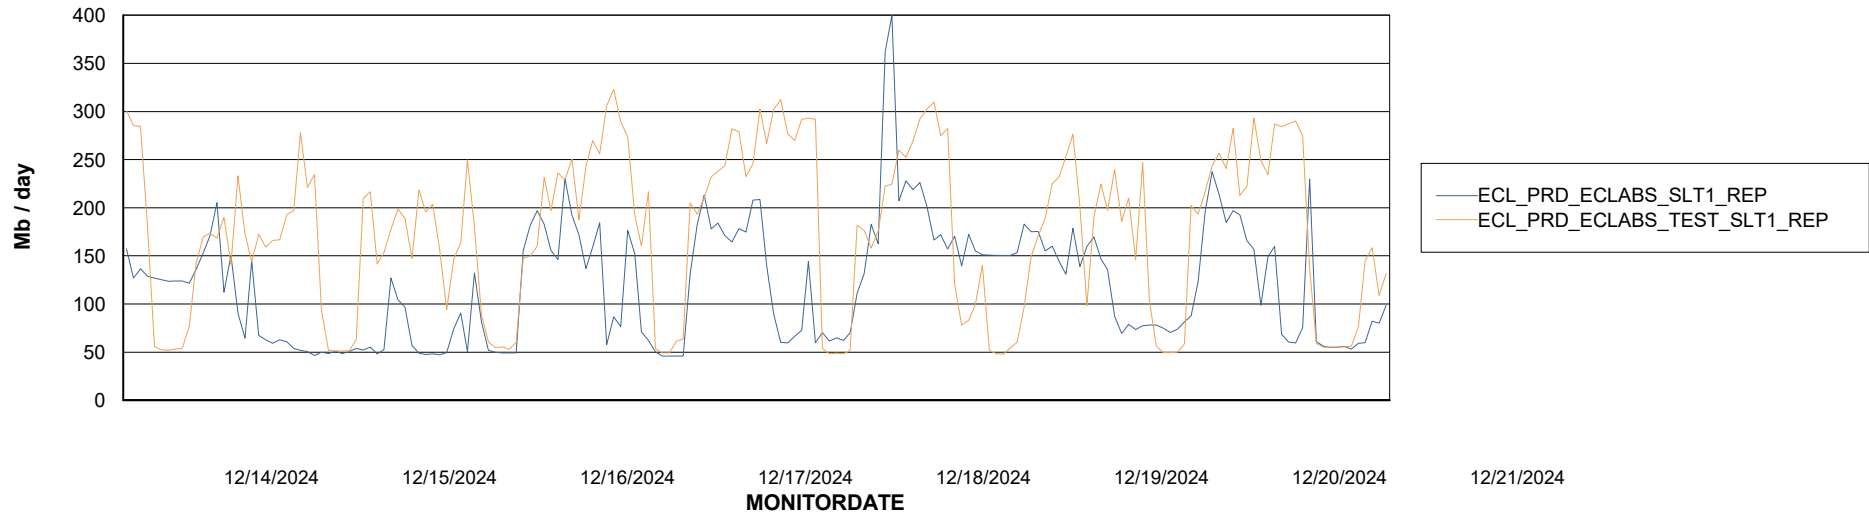

ABSSolute Application ReportServer Services

Avg memory used per ReportServer Service