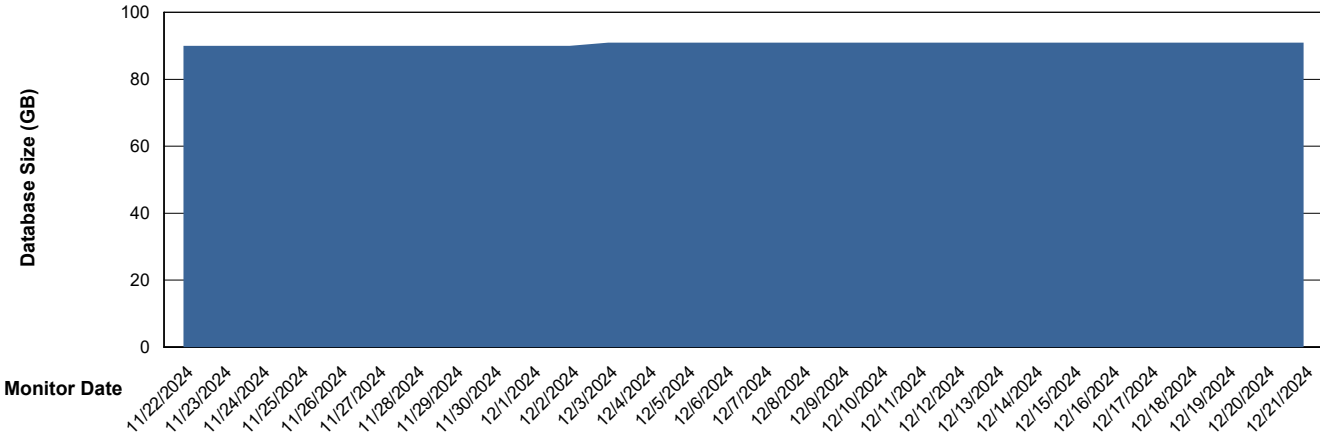

Database growth over last month

Database Tablespace ECL_PRD_ECLABS_ABS1

Date	Tablespace Name	Filesize (Gb)	Usedsize (Gb)	Percentage free
12/21/2024	ABSDATA	81	65	19
	INDX	10	7	25
12/20/2024	ABSDATA	81	65	19
	INDX	10	7	25
12/19/2024	ABSDATA	81	65	19
	INDX	10	7	25
12/18/2024	ABSDATA	81	65	20
	INDX	10	7	25
12/17/2024	ABSDATA	81	65	20
	INDX	10	7	25
12/16/2024	ABSDATA	81	65	20
	INDX	10	7	25
12/15/2024	ABSDATA	81	65	20
	INDX	10	7	25