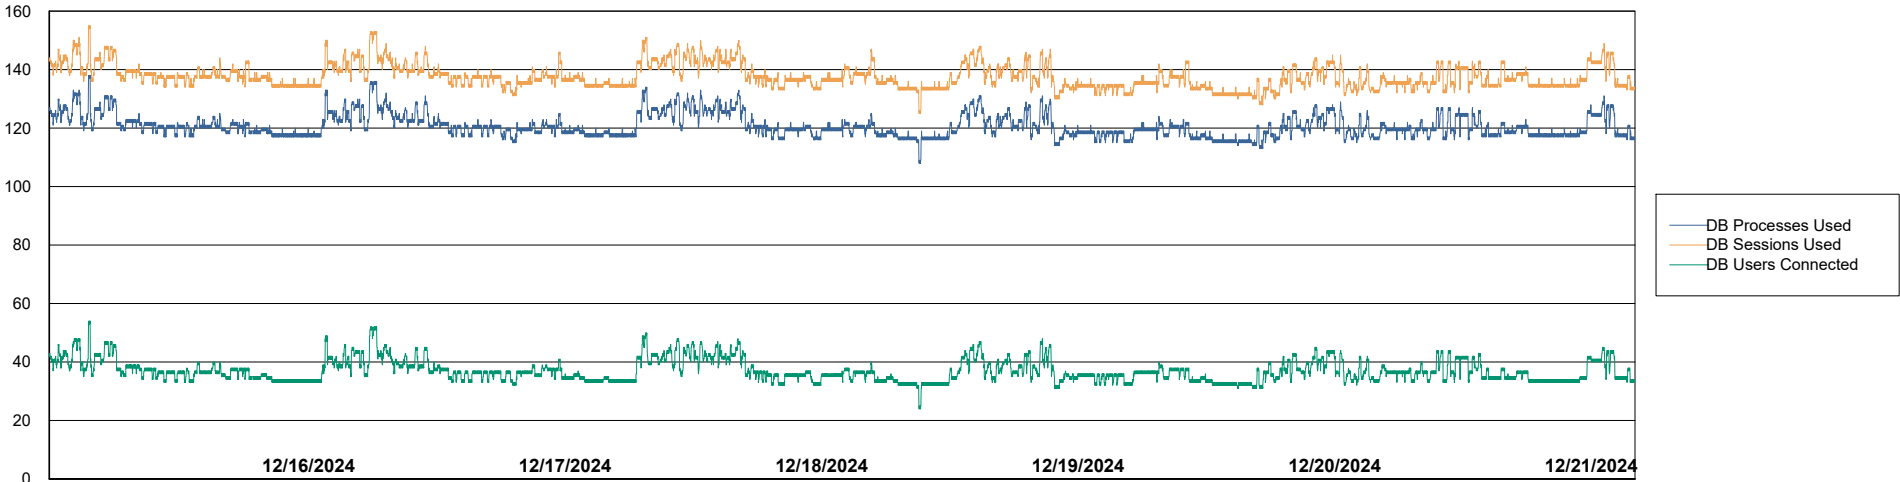

Database Performance ECL_PRD_ECLABS_ABS1