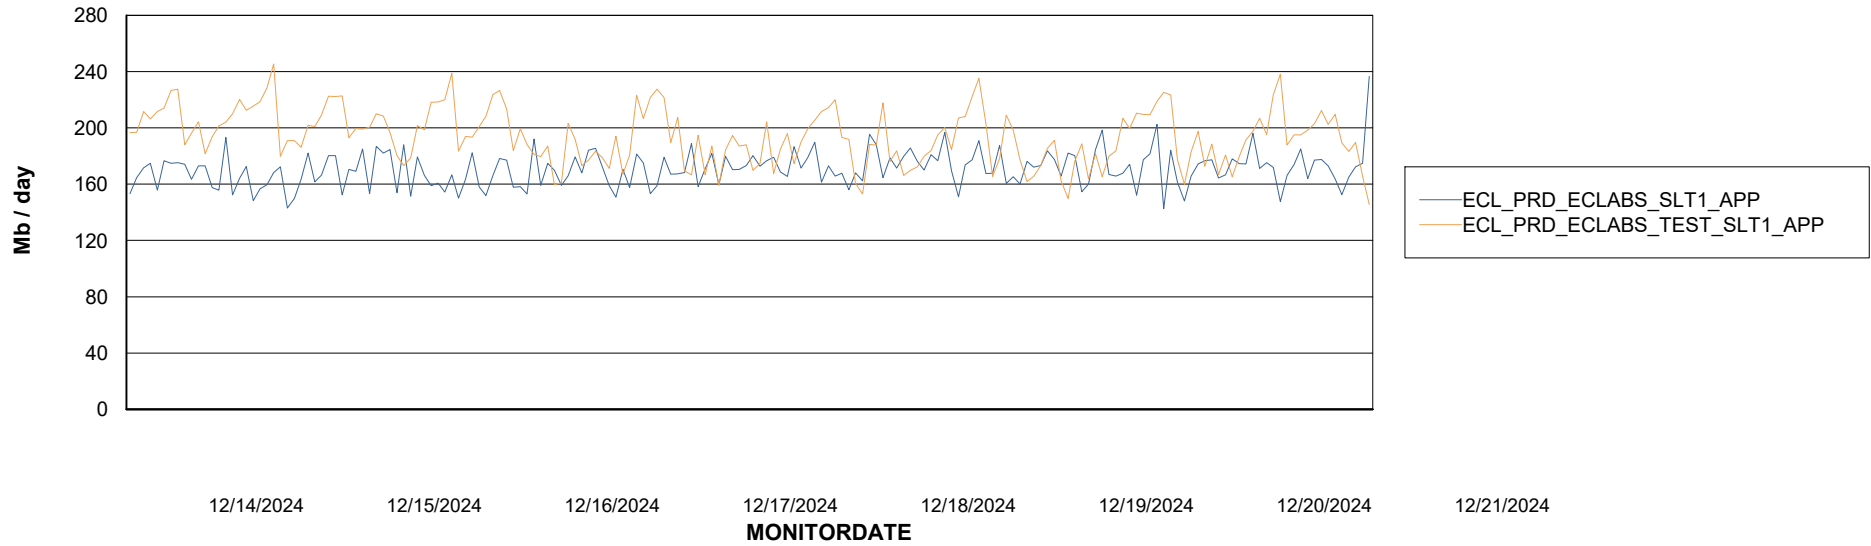

ABSSolute Application Server Services

Avg memory used per ABS Server Service