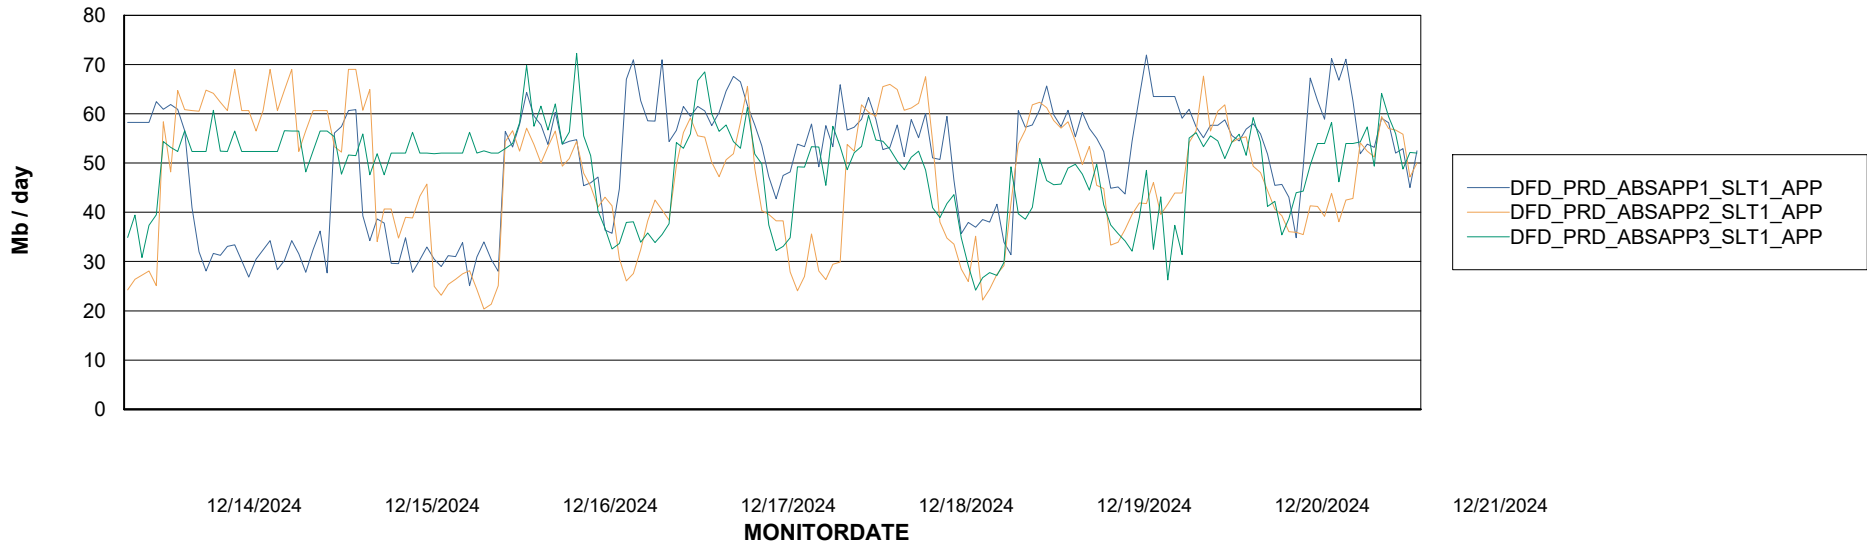

ABSSolute Application Server Services

Avg memory used per ABS Server Service