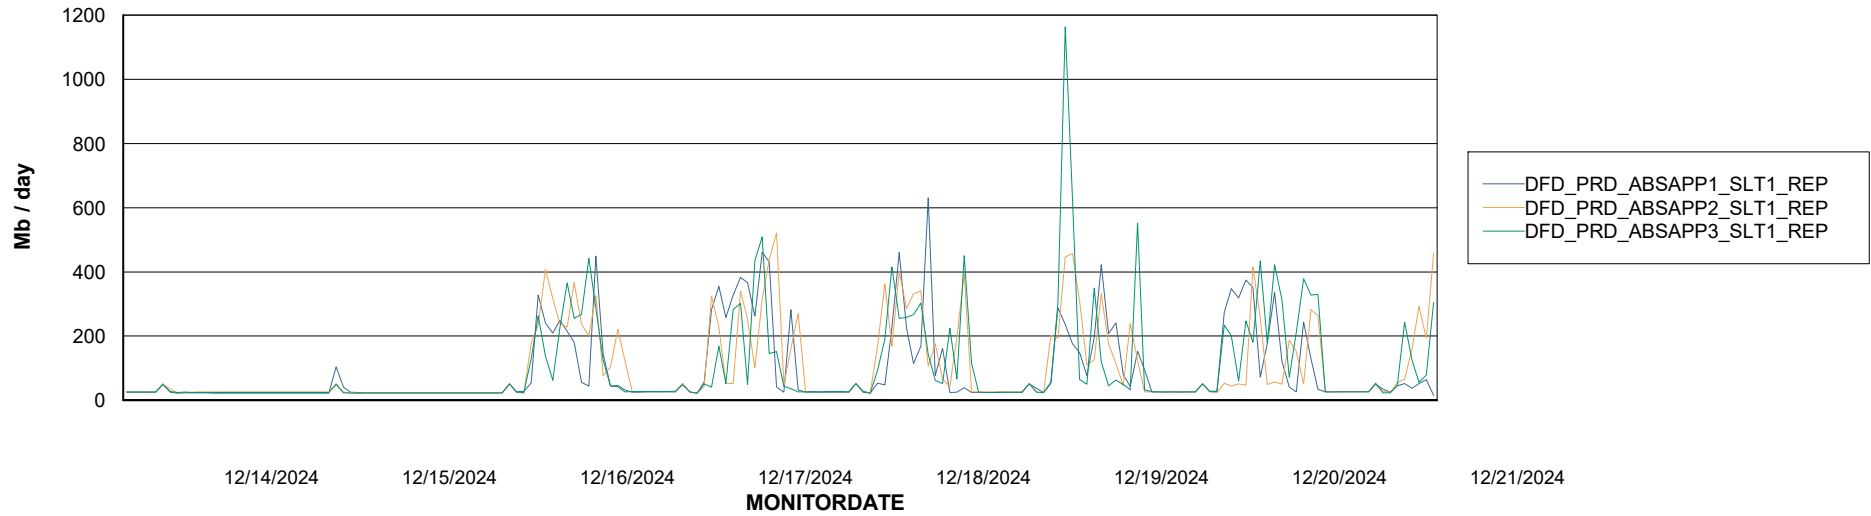

ABSSolute Application ReportServer Services

Avg memory used per ReportServer Service